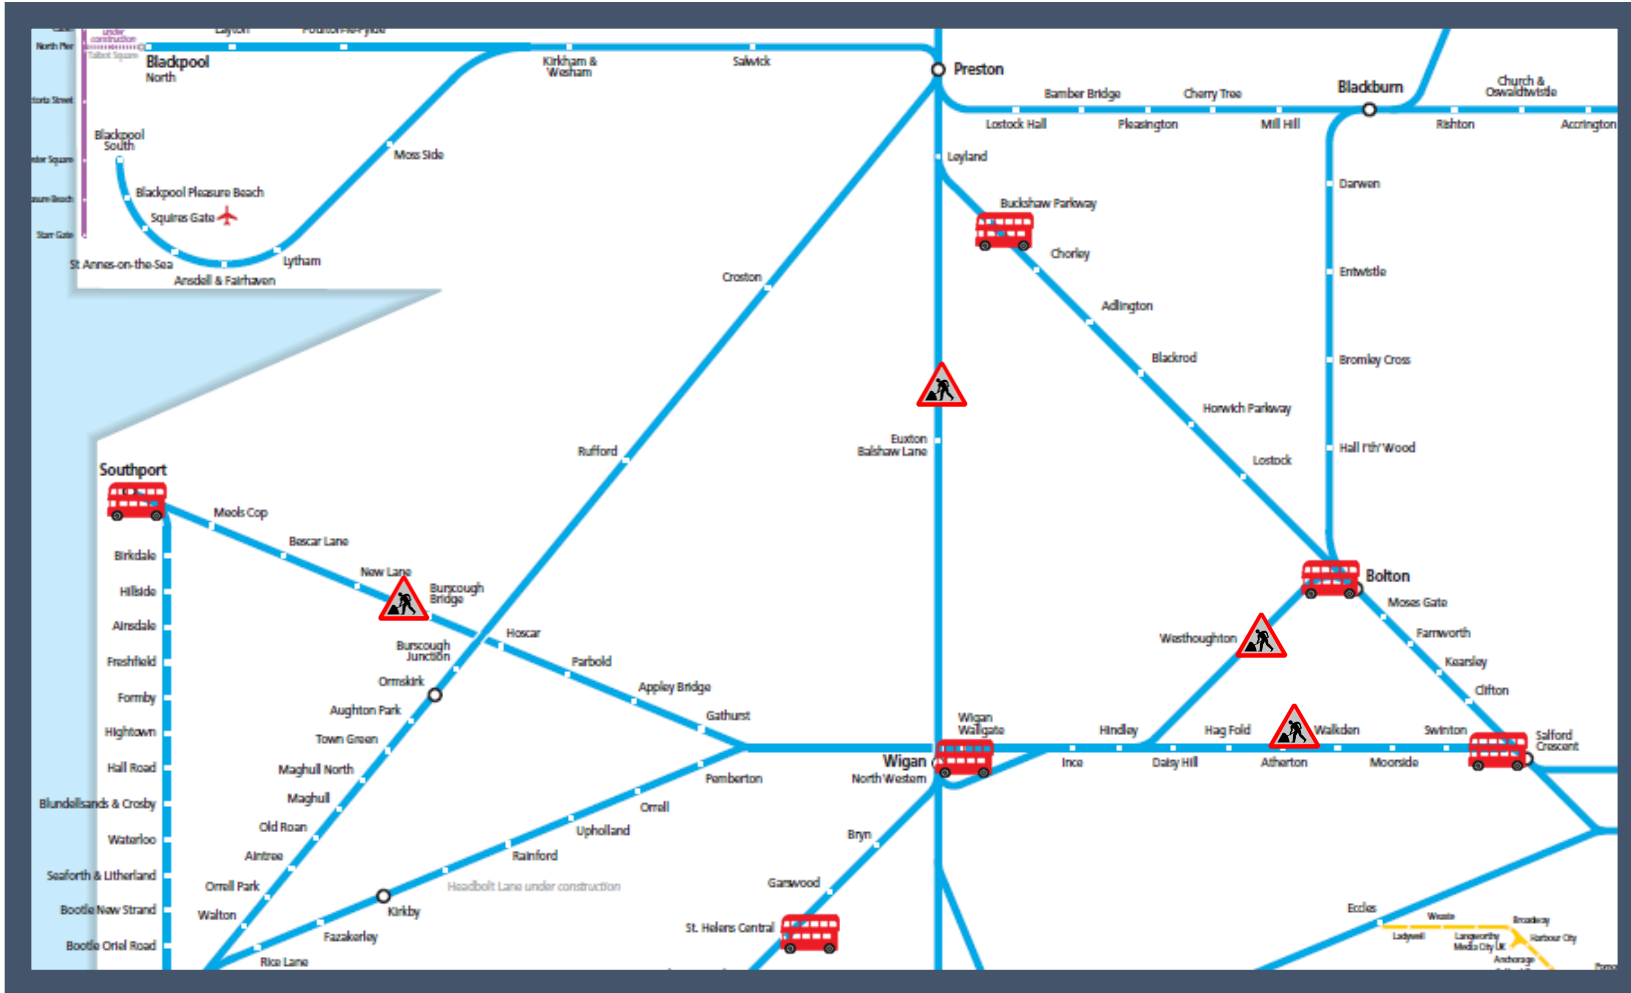

Buses replace trains between Southport / St Helens and Buckshaw Parkway / Bolton / Salford Crescent

TOC affected: Northern

Key:

	Engineering Works
	Bus Replacement Services