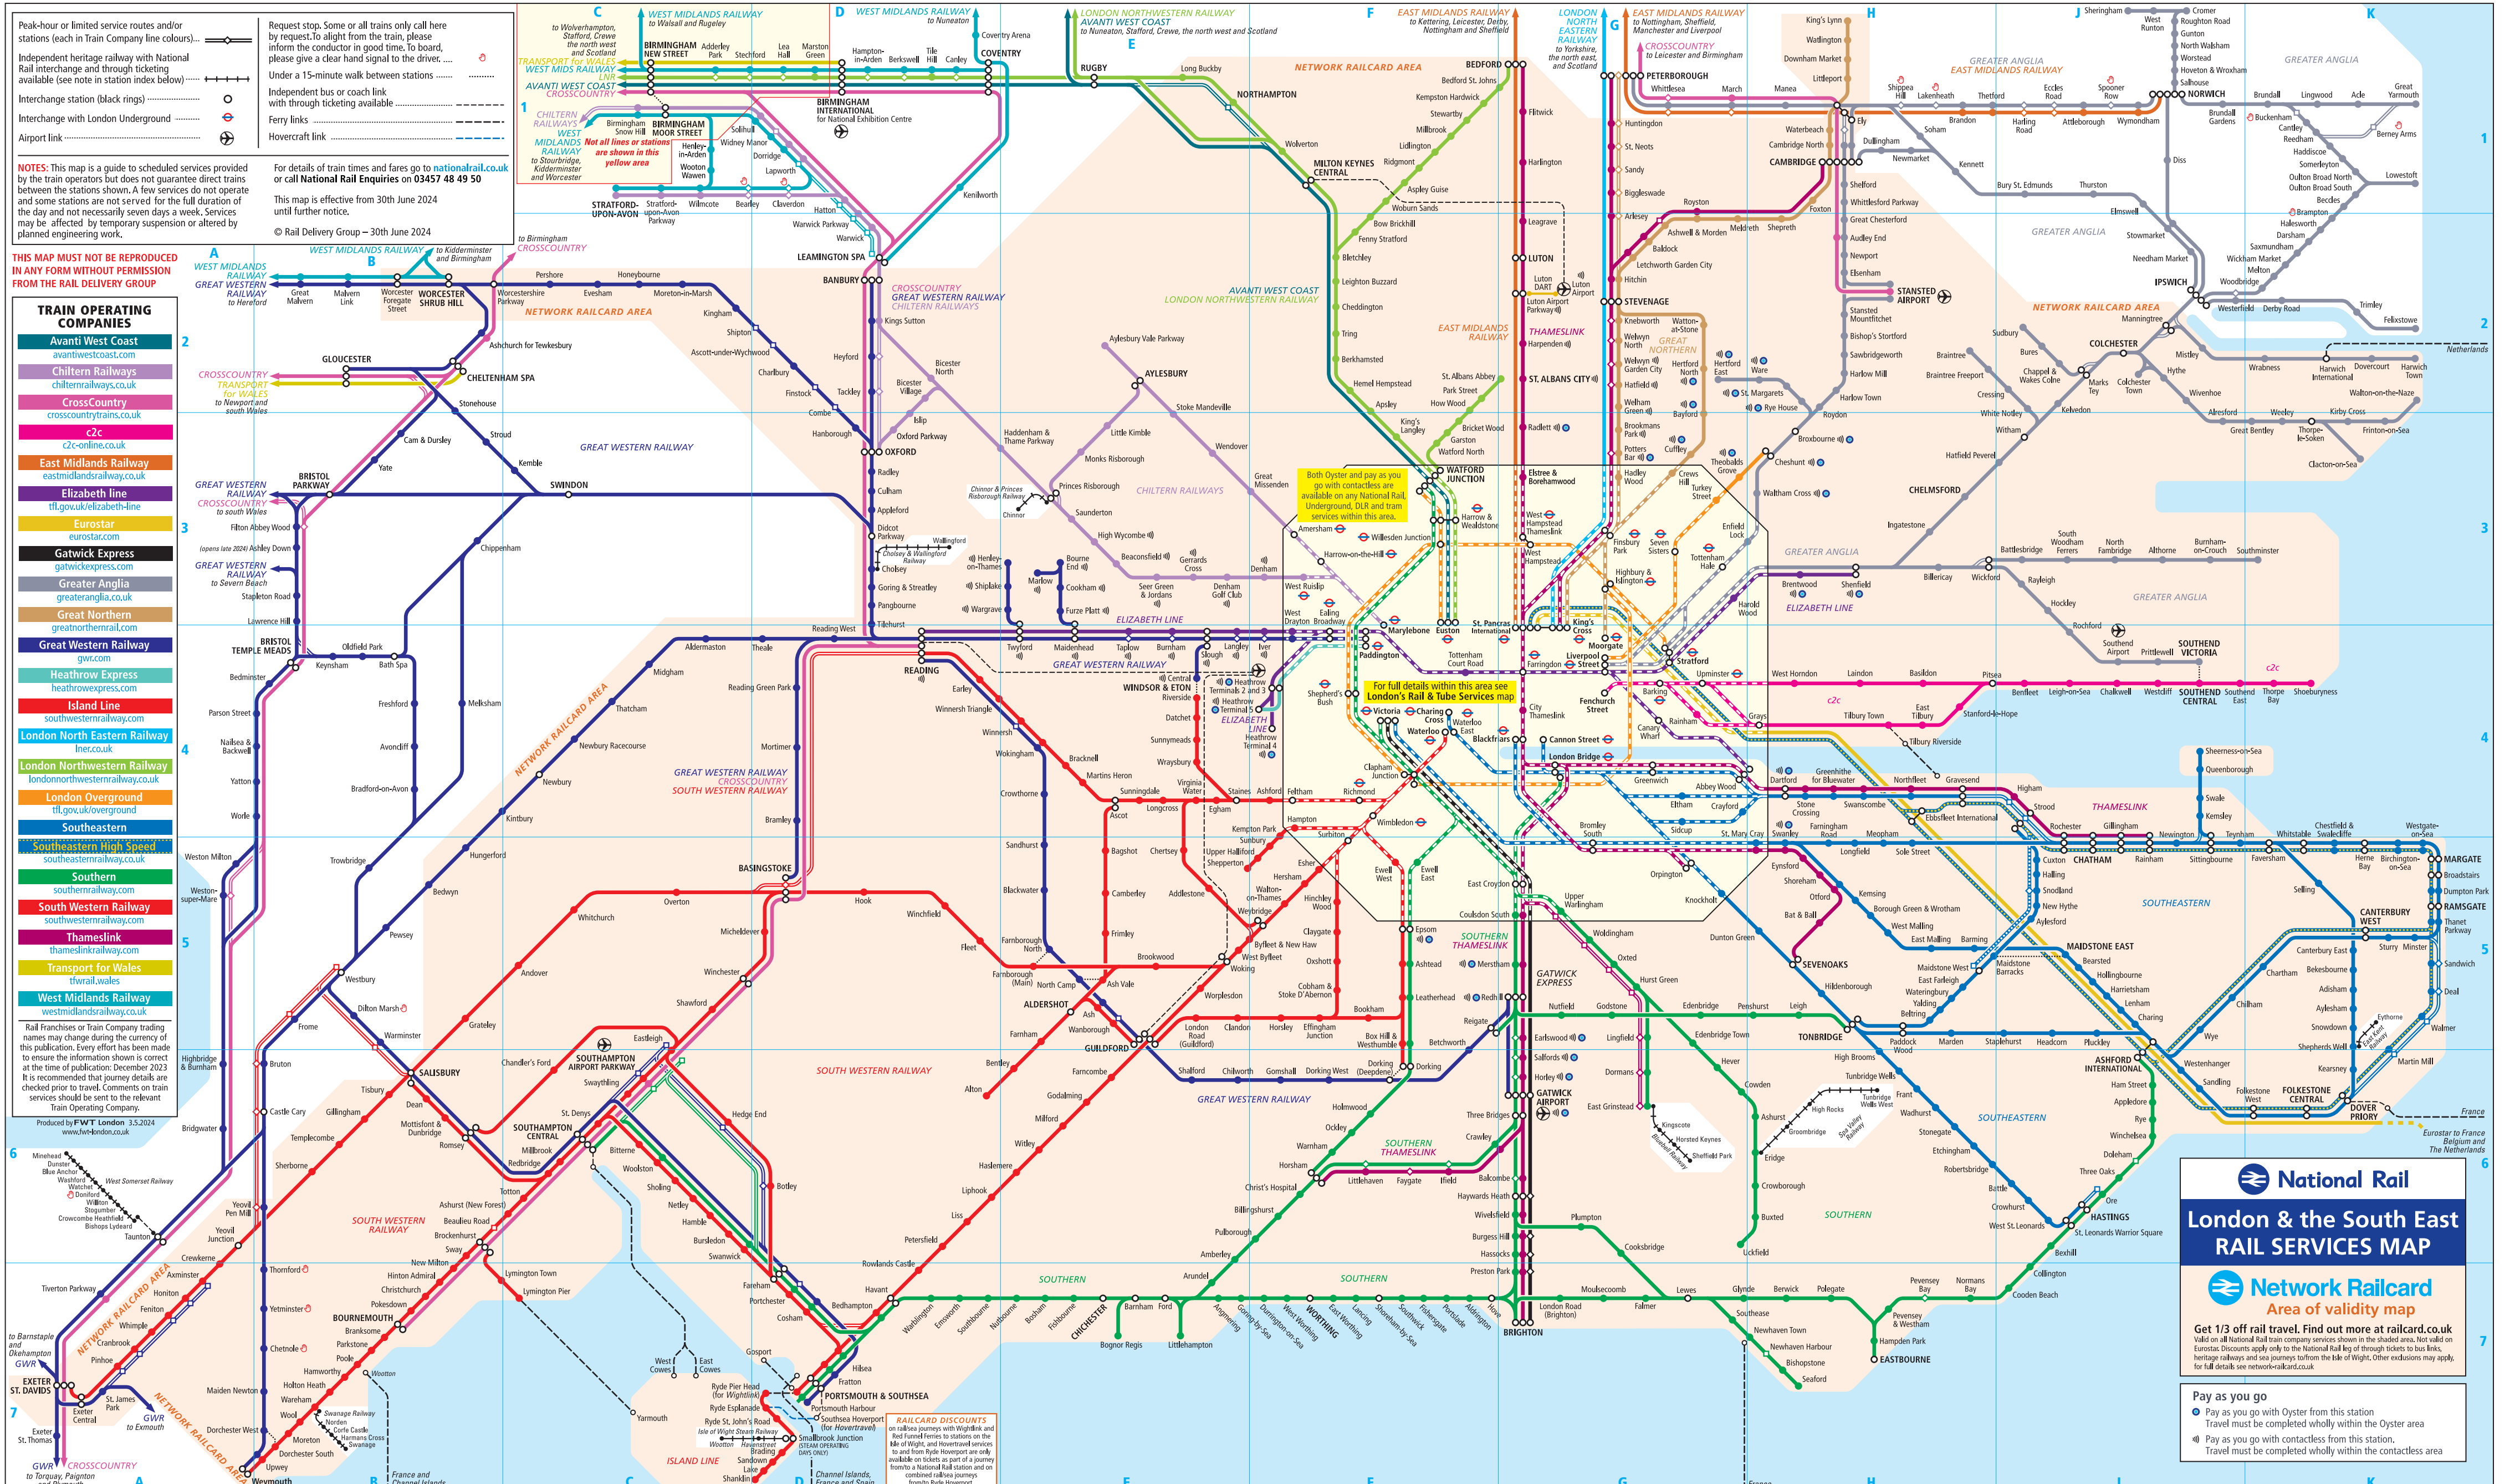

London & the South East rail services

 **National Rail**
London & the South East RAIL SERVICES MAP

 **Network Railcard**
Area of validity map

Get 1/3 off rail travel. Find out more at railcard.co.uk

Valid on all National Rail train company services shown in the shaded area. Not valid on Eurostar. Discounts apply only to the National Rail leg of through tickets to bus, ferry, heritage railways and sea journeys to/from the Isle of Wight. Other exclusions may apply. For full details see network-railcard.co.uk

- Pay as you go**
- Pay as you go with Oyster from this station. Travel must be completed wholly within the Oyster area.
 - Pay as you go with contactless from this station. Travel must be completed wholly within the contactless area.