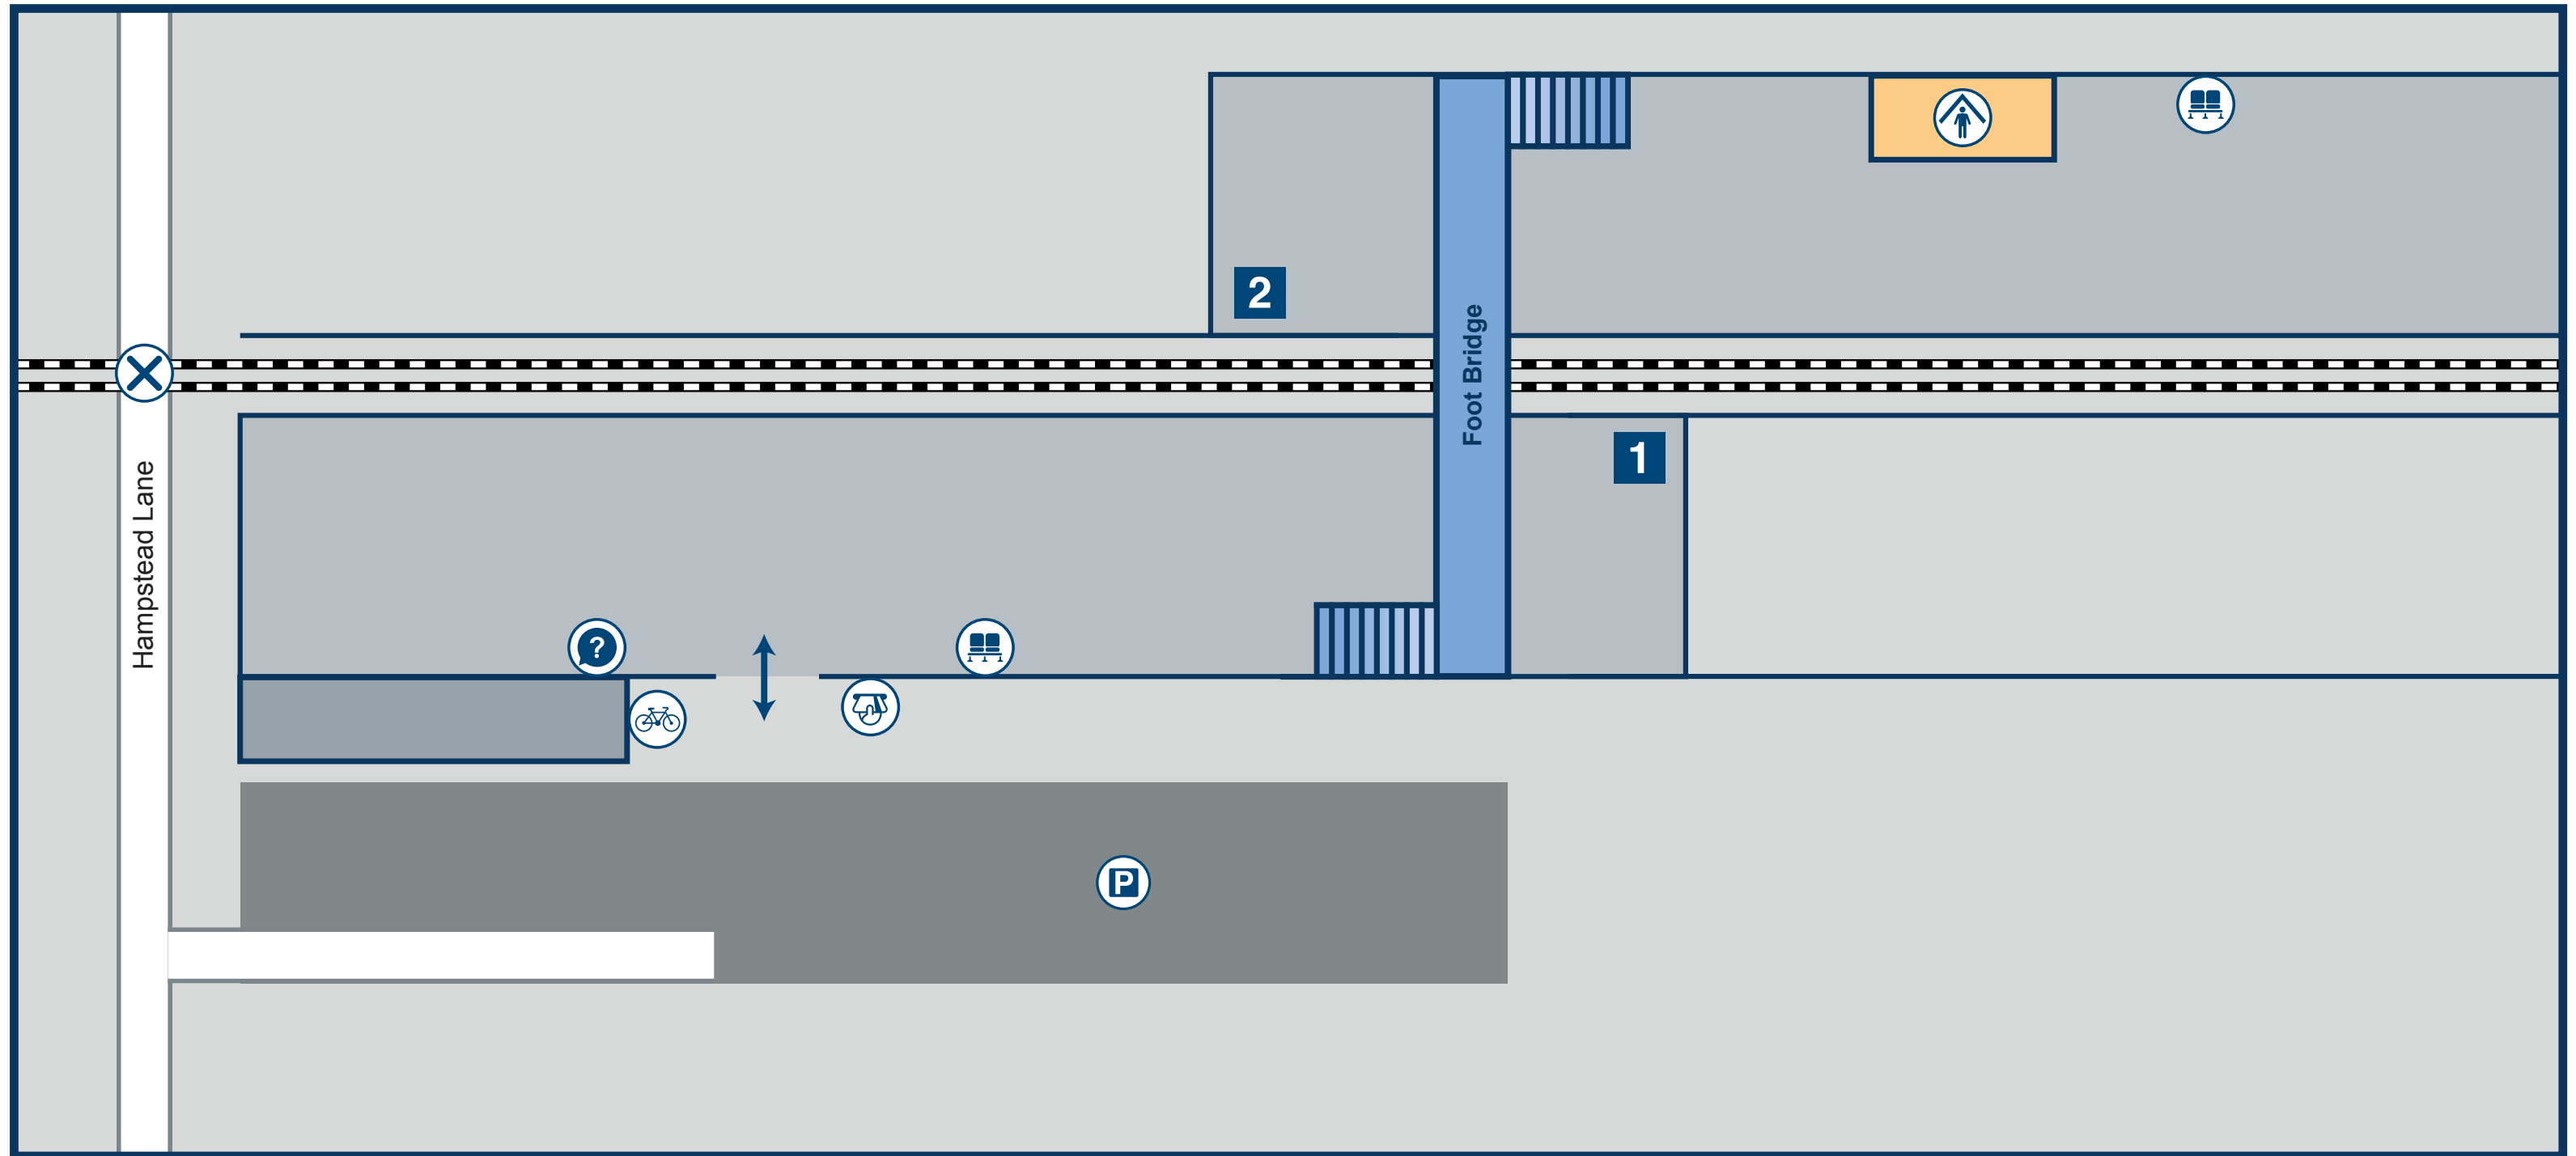

Yalding Station Plan

Key

Cycle Rack

Entrance / Exit

Help Point

Level Crossing

Platform

Seats

Shelter

Ticket Machine