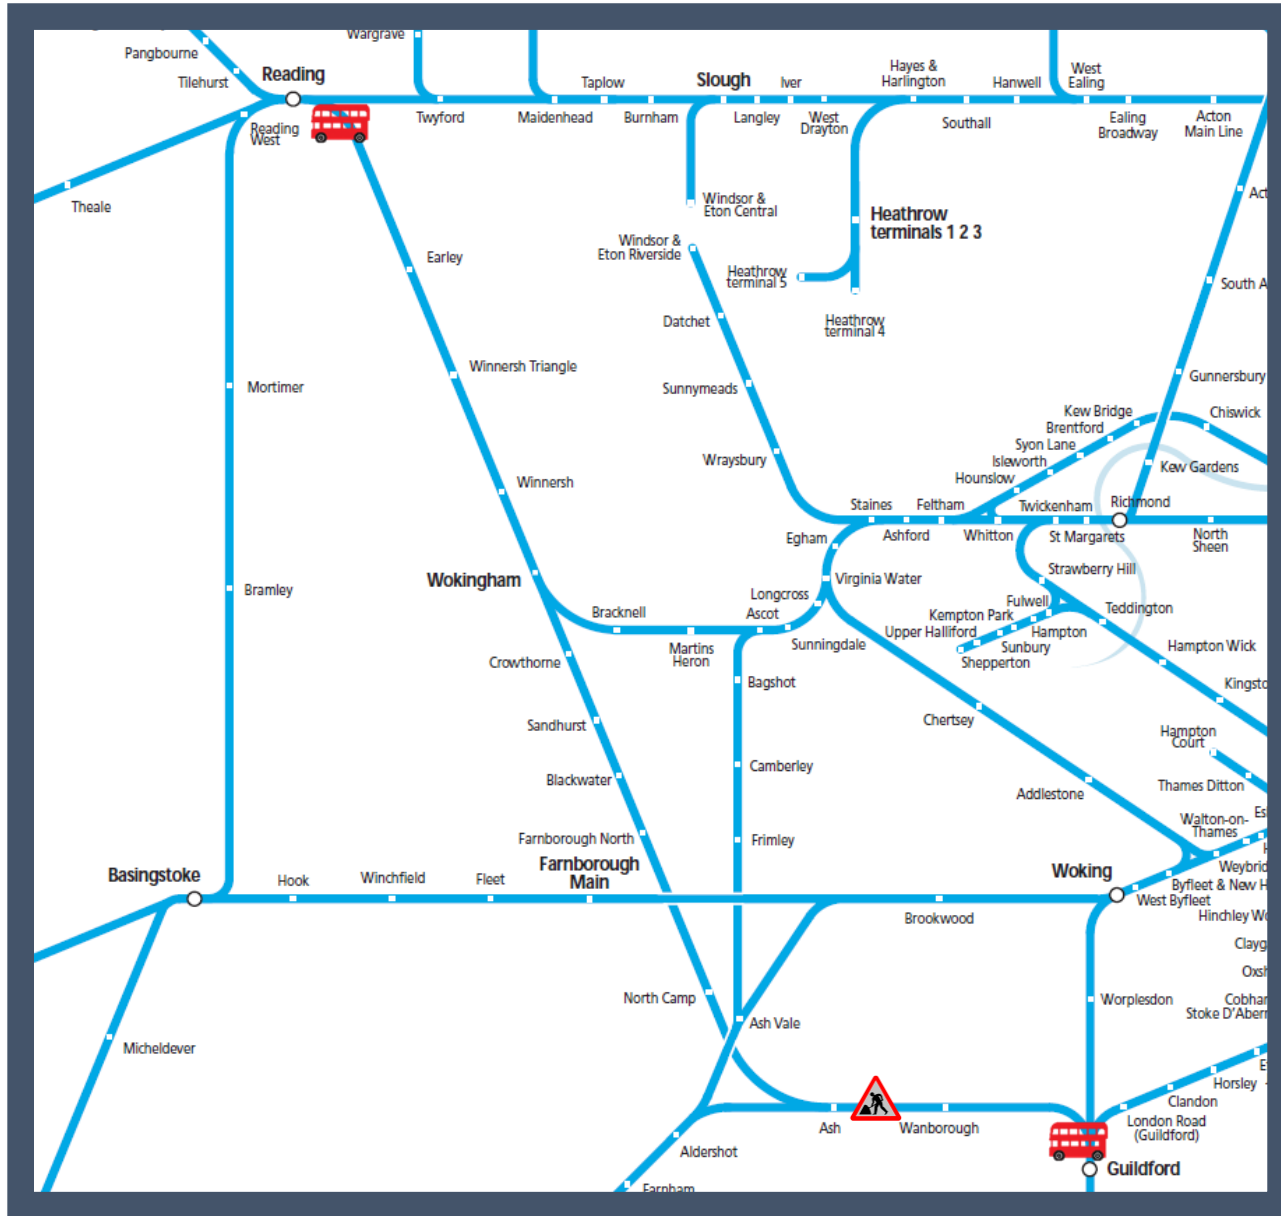

# Buses replace trains between Reading and Guildford

TOC affected: Great Western Railway

Key:

	Engineering Works
	Bus Replacement Services