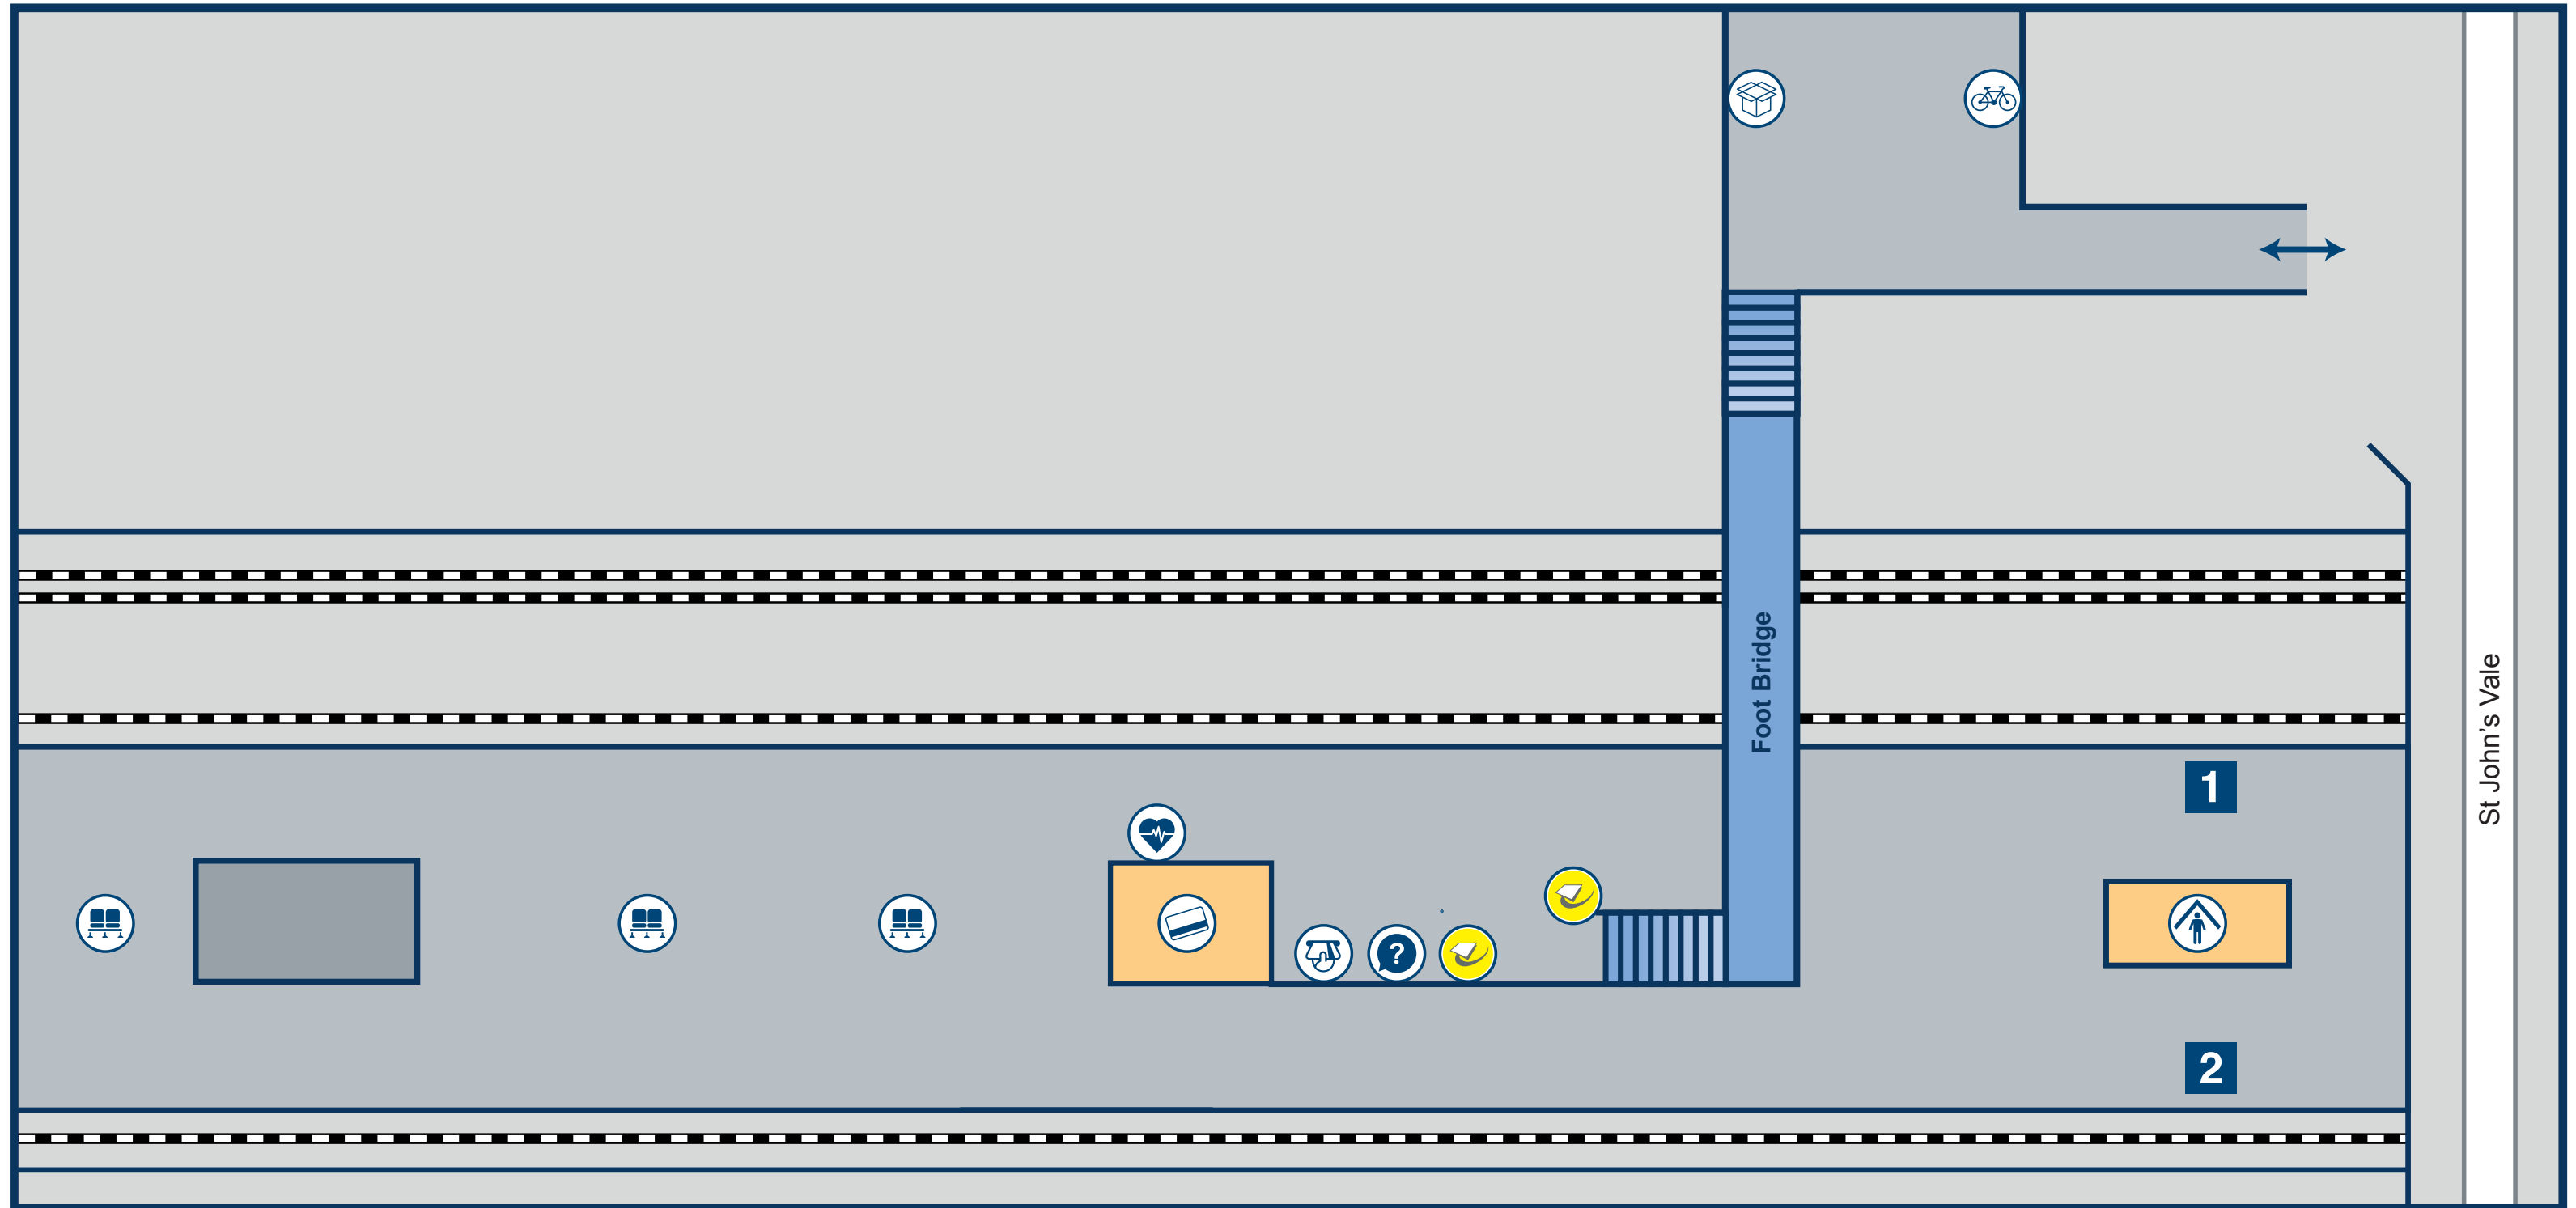

St Johns Station Plan

Key

Cycle Rack

Defibrillator

Entrance / Exit

Help Point

Oyster Card Reader

Parcel Hub

Platform

Seats

Shelter

Ticket Machine

Ticket Office