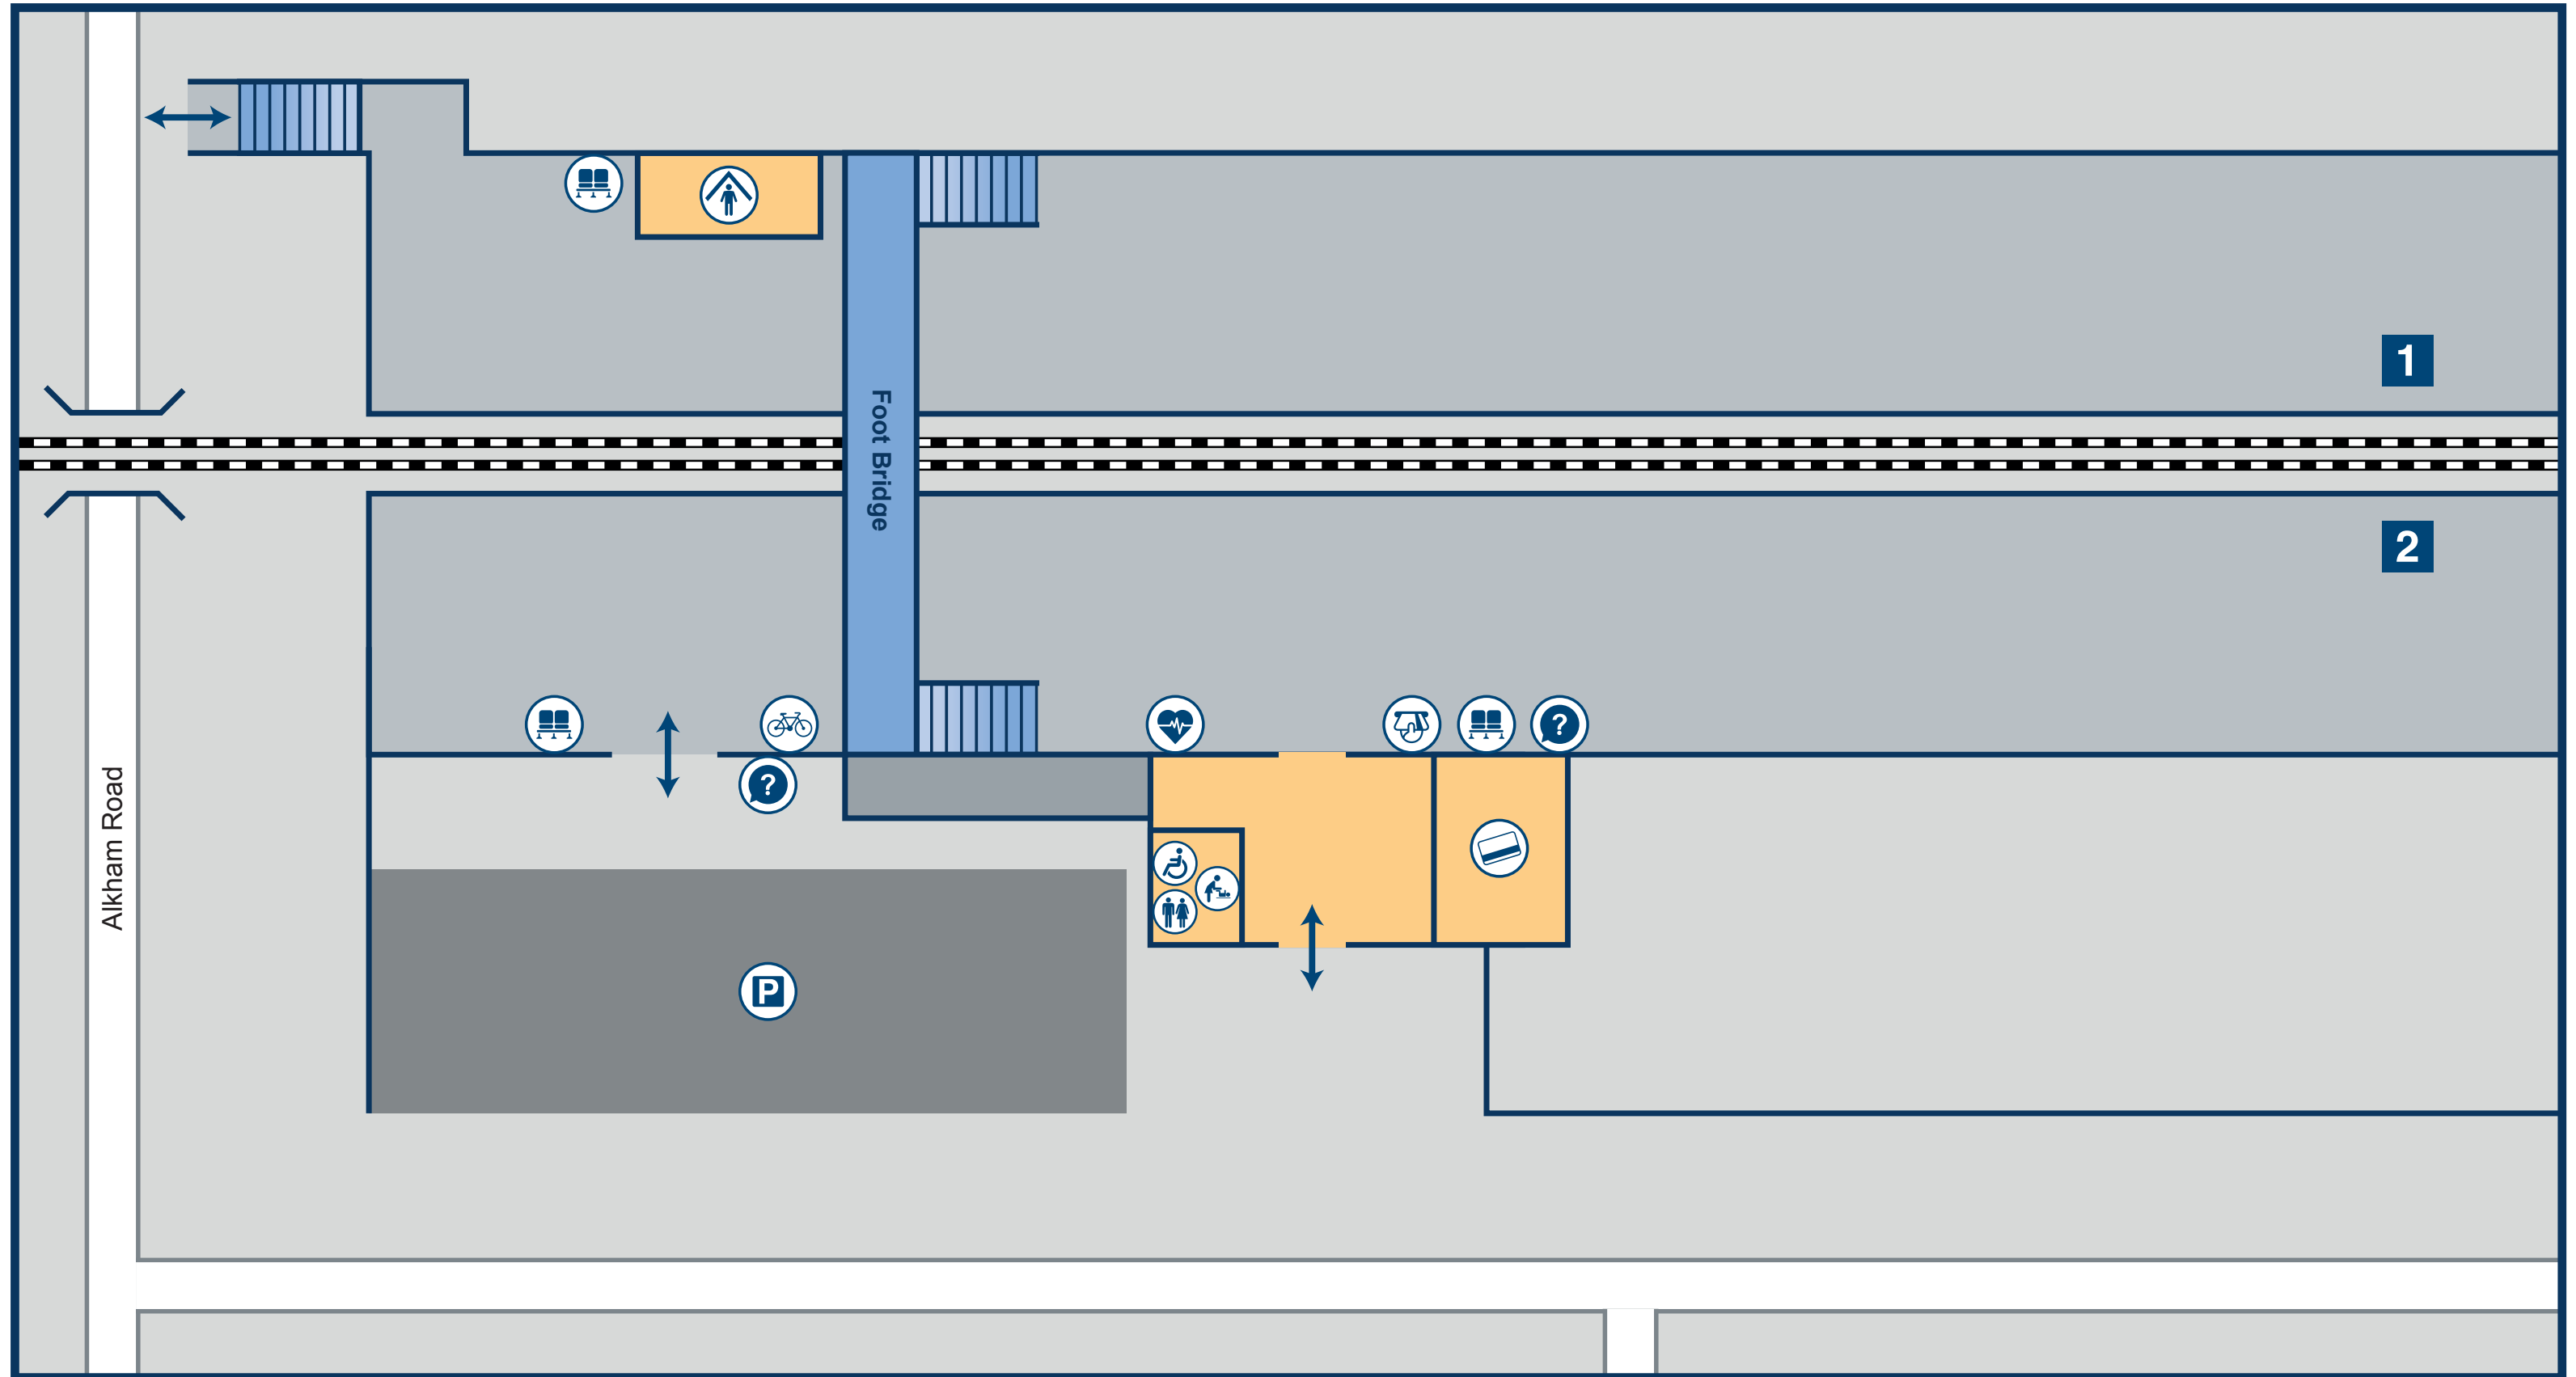

Kearsney Station Plan

Key

- | | | | |
|---|--|--|---|
|  Accessible Toilet |  Defibrillator |  Seats |  Unisex Toilet |
|  Baby Change |  Entrance / Exit |  Shelter | |
|  Car Park |  Help Point |  Ticket Machine | |
|  Cycle Rack |  Platform |  Ticket Office | |