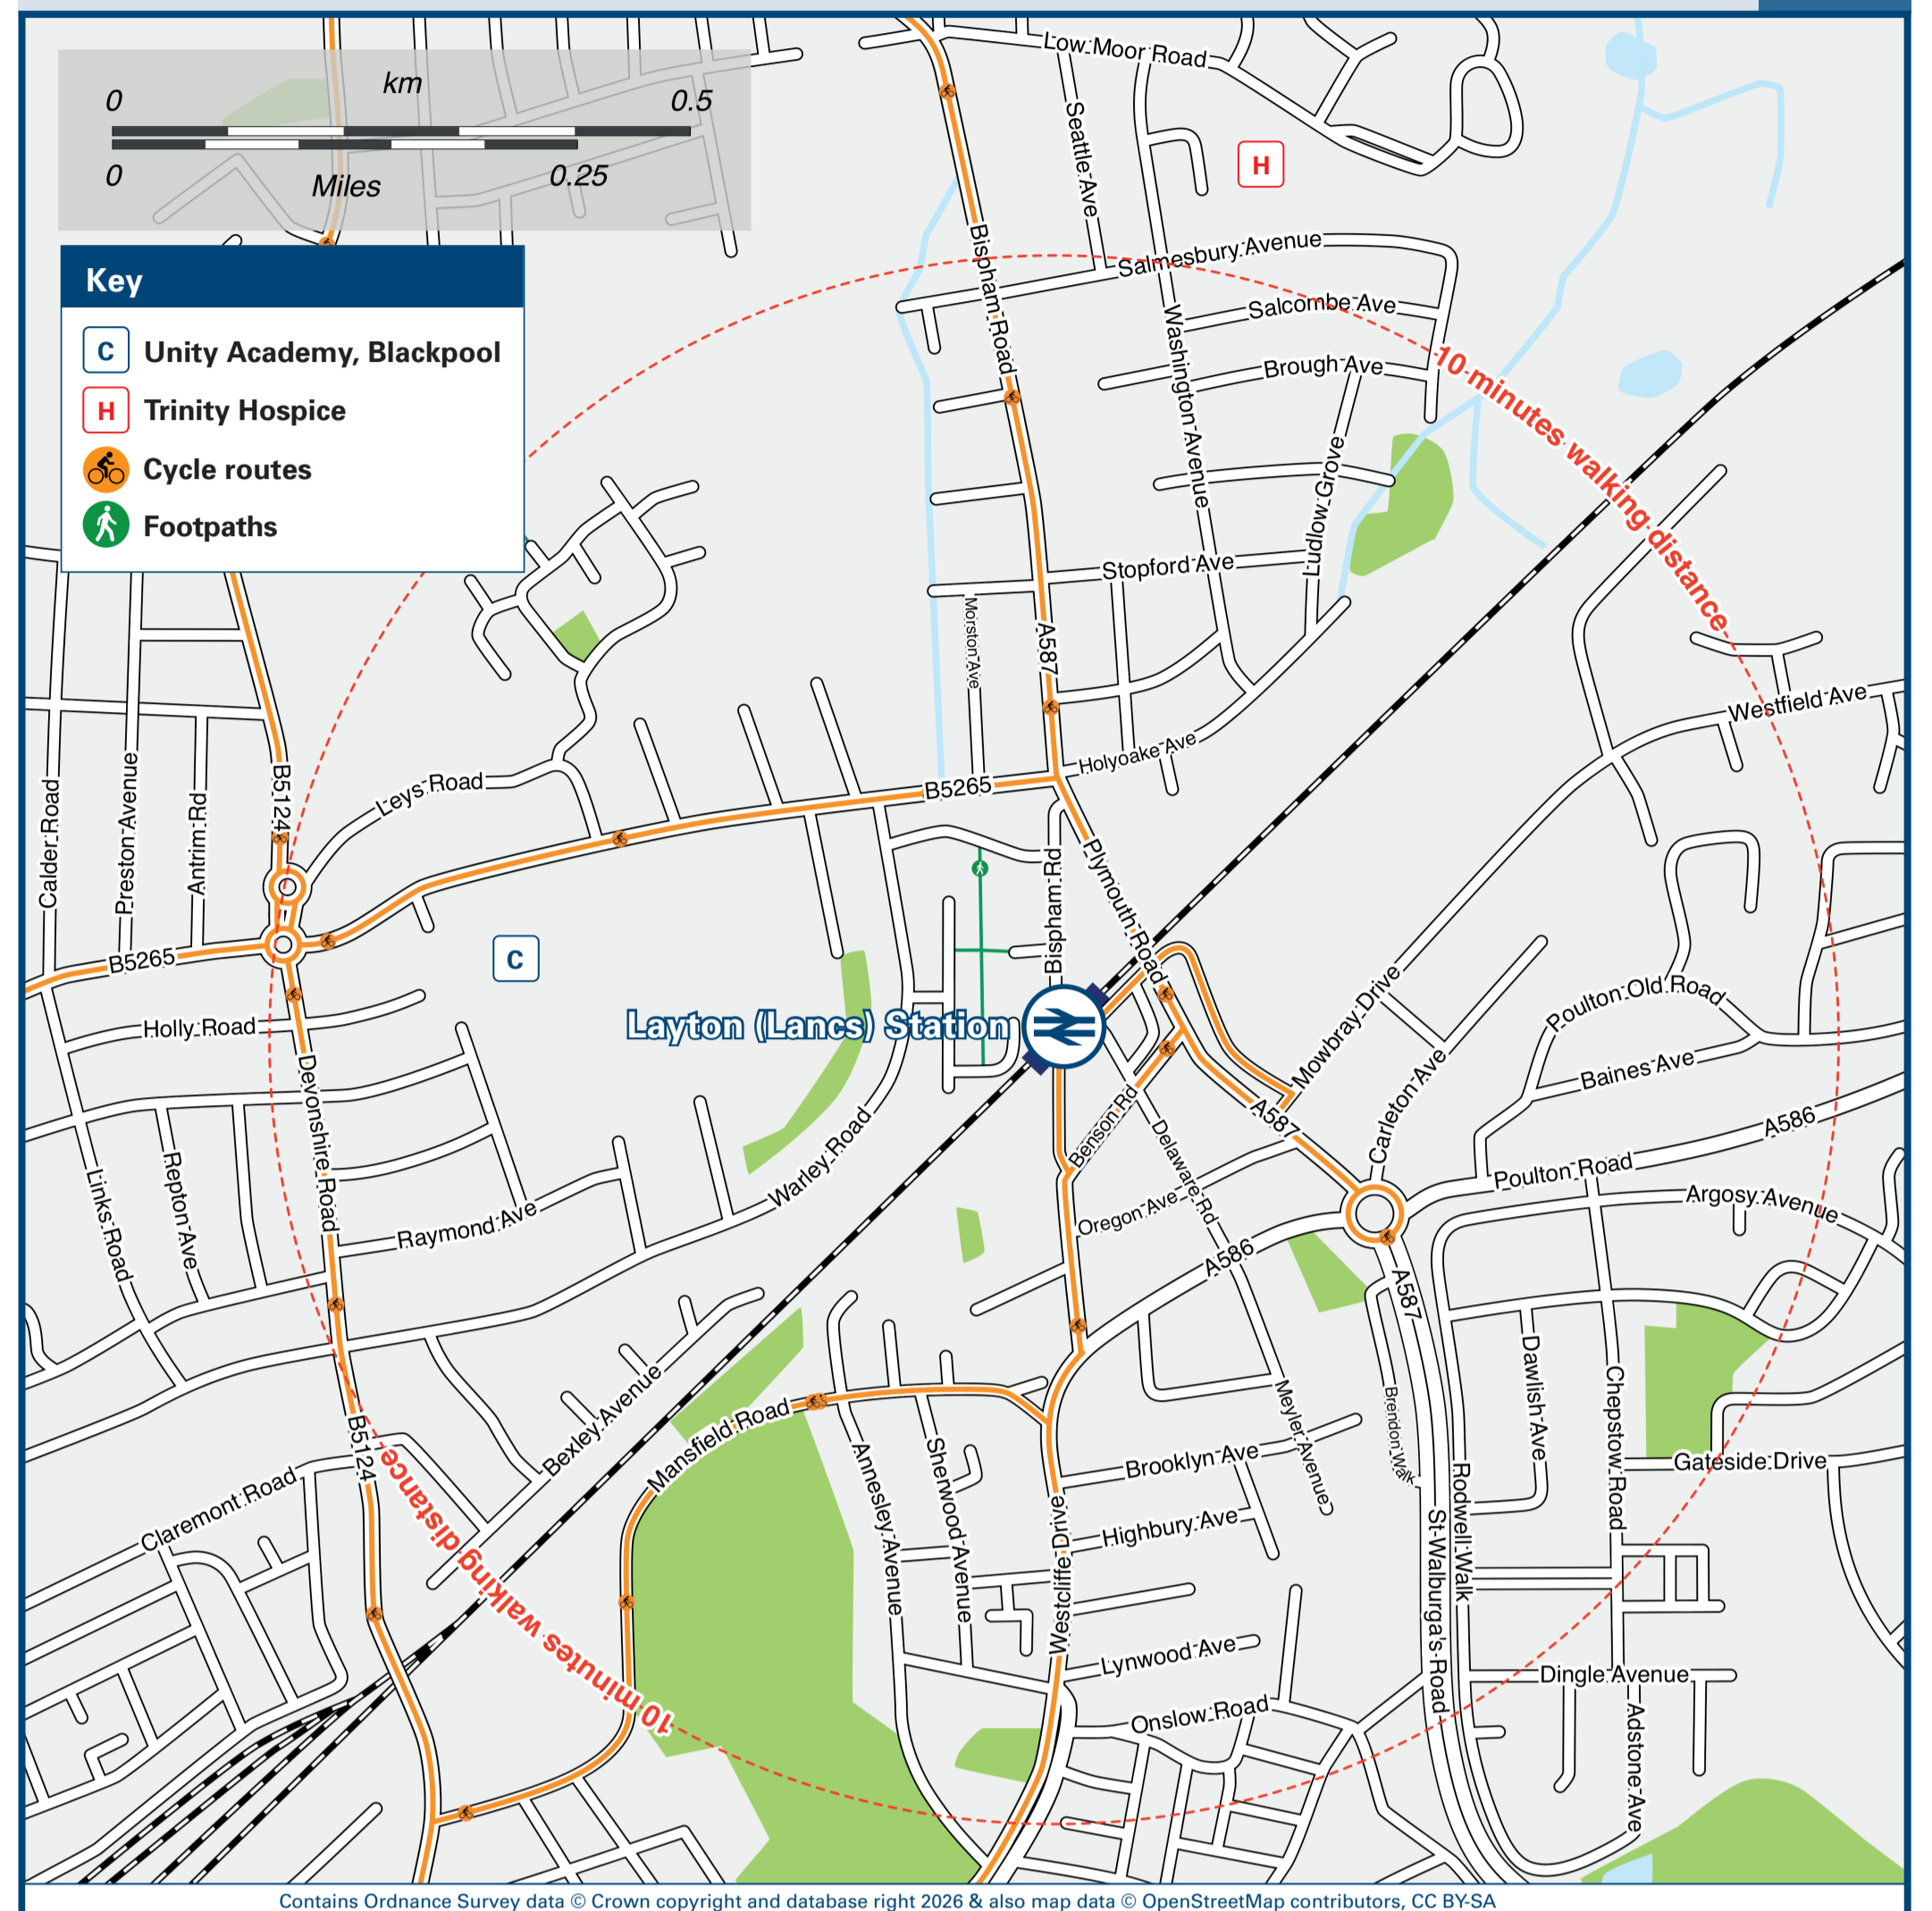

Local area map

Main destinations by bus

(Data correct at March 2026)

DESTINATION	BUS ROUTES	BUS STOP
Anchorsholme	8	A
Bispham	8	A
	18	E
Blackpool Sixth Form College	14, 42	C
Blackpool & The Fylde College (Whiteholme)	8	A
	8	B
Blackpool (Town Centre)	6, 14, 42, 76#	D
	18	F
Blackpool Tower	6, 14	D
Blackpool Zoo	18	F
Bloomfield Road (for Blackpool FC)	6**	D
Broadwater (Bus & Tram Interchange)	14	C
Burn Naze	14	C
Cala Gran Holiday Park	14	C
Carleton (Castle Gardens)	14	C

DESTINATION	BUS ROUTES	BUS STOP
Churchtown	42	C
Cleveleys	8	A
Fleetwood	14	C
Garstang	42	C
Grange Park	6	C
Great Eccleston	42	C
Kinraig Estate	18	E
	8	B
Layton Square	6, 14, 42, 76#	D
Little Carleton	14, 42	C
Marston (The Saddle)	18	F
Marston Moss Side	6	D
Mereside (Retail Park)	6	D
Moor Park	8	A
Peel Park (DWP Offices)	18*	F

DESTINATION	BUS ROUTES	BUS STOP
Poulton-le-Fylde	42	C
	18*	E
St Michael's on Wyre	42	C
Stanley Park	18	F
Thornton (Four Lane Ends)	14	C
Victoria Hospital	18	F
Whitehills Business Park	18*	F

Notes

Bus routes 6, 8, 14, 18 & 42 operate daily services, Mondays to Sundays.

For bus times and days of operation please see bus stop timetables at the Interchange outside the station, or at the Bus Station, or contact Traveline on www.traveline.info or call: 0871 200 22 33

Direct trains operate to this destination from Layton (Lancs) Station.

* Bus route 18 operates Mondays to Fridays only to this destination.

** Alight bus route 6 at the Bloomfield Hotel on Ansdell Road, then walk 10 minutes along Bloomfield Road to Blackpool Football Ground.

Bus route 76 operates a limited Mondays to Fridays service (afternoons and early evenings) and a limited Saturdays service, only.

Taxis

Layton Station has no taxi rank or cab office. Advance booking is essential, please consider using the following local operators: (Inclusion of this number doesn't represent any endorsement of the taxi firm)

Black Tax
01253 596 596

C Cabs
01253 29 29 29

Blackpool 24/7 Taxis
01253 777 222

Further information about all onward travel

Local Cycle Info blackpool.gov.uk For more information about cycle routes.	National Cycle Info walkwheelcycletrust.org.uk	Bus Times See timetable displays at bus stops. www.traveline.info 0871 200 22 33 calls cost 13p per minute plus your phone company's access charge	PlusBus plusbus.info PlusBus is a discount price 'bus pass' that you buy with your train ticket. It gives you unlimited bus travel around your chosen town, on participating buses. Visit www.plusbus.info