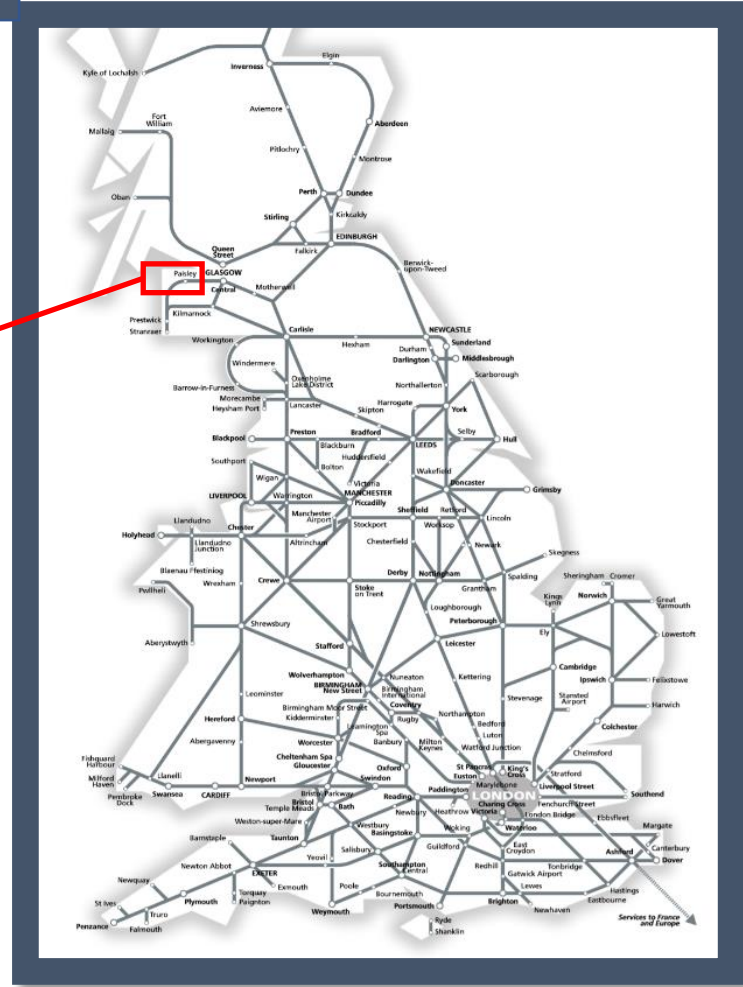

Buses replace trains between Paisley Gilmour Street and Gourock / Wemyss Bay

TOC affected: ScotRail

Key:	
	Engineering Works
	Bus Replacement Services