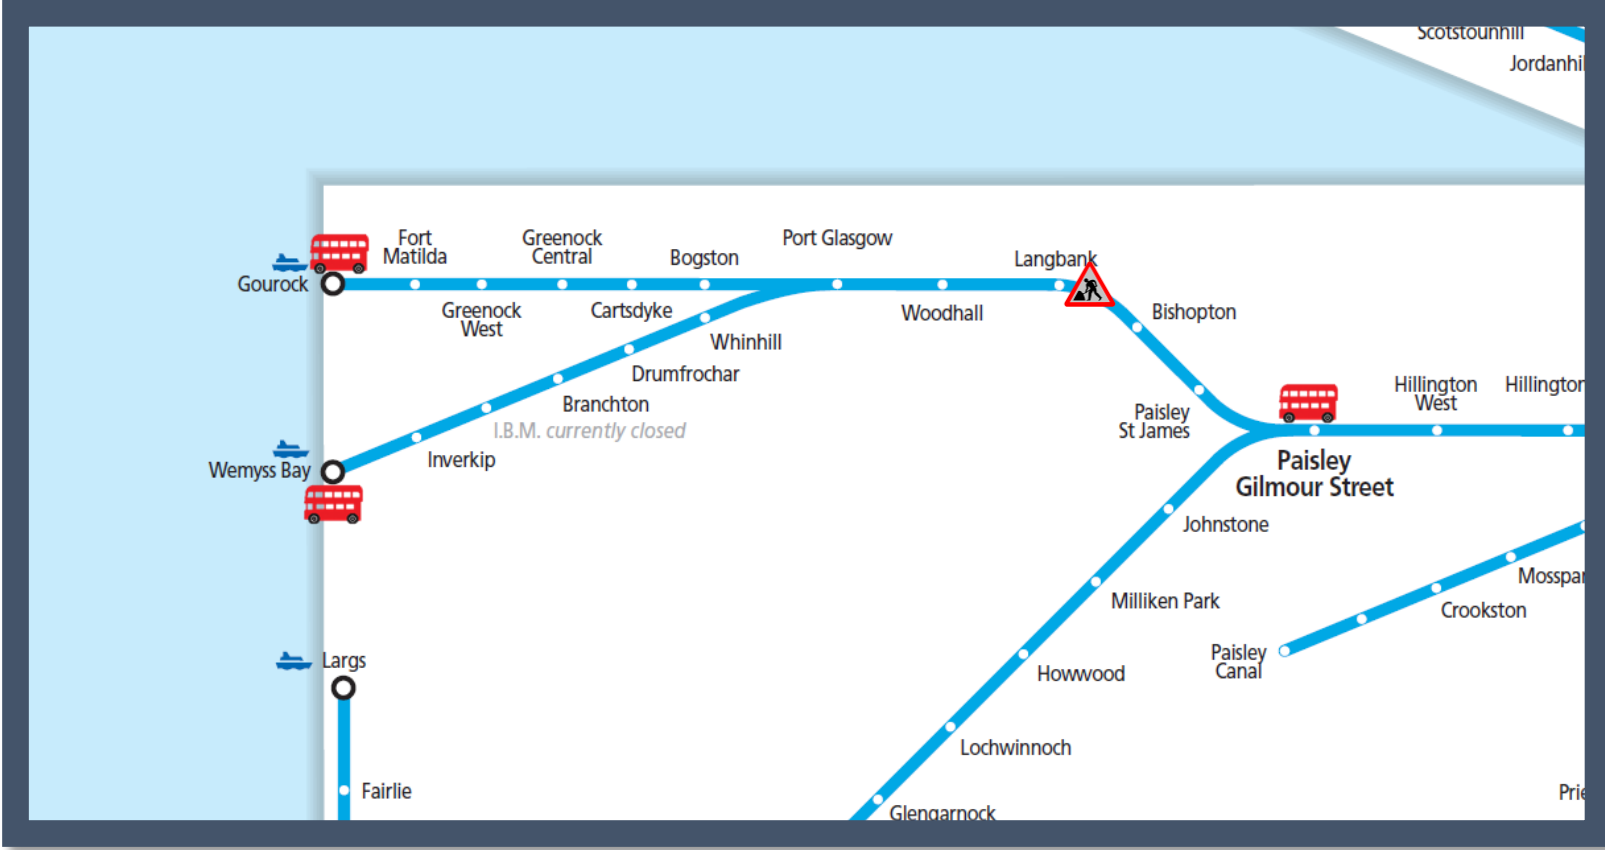

Buses replace trains between Paisley Gilmour Street and Gourock / Wemyss Bay

TOC affected: ScotRail

Key:	
	Engineering Works
	Bus Replacement Services