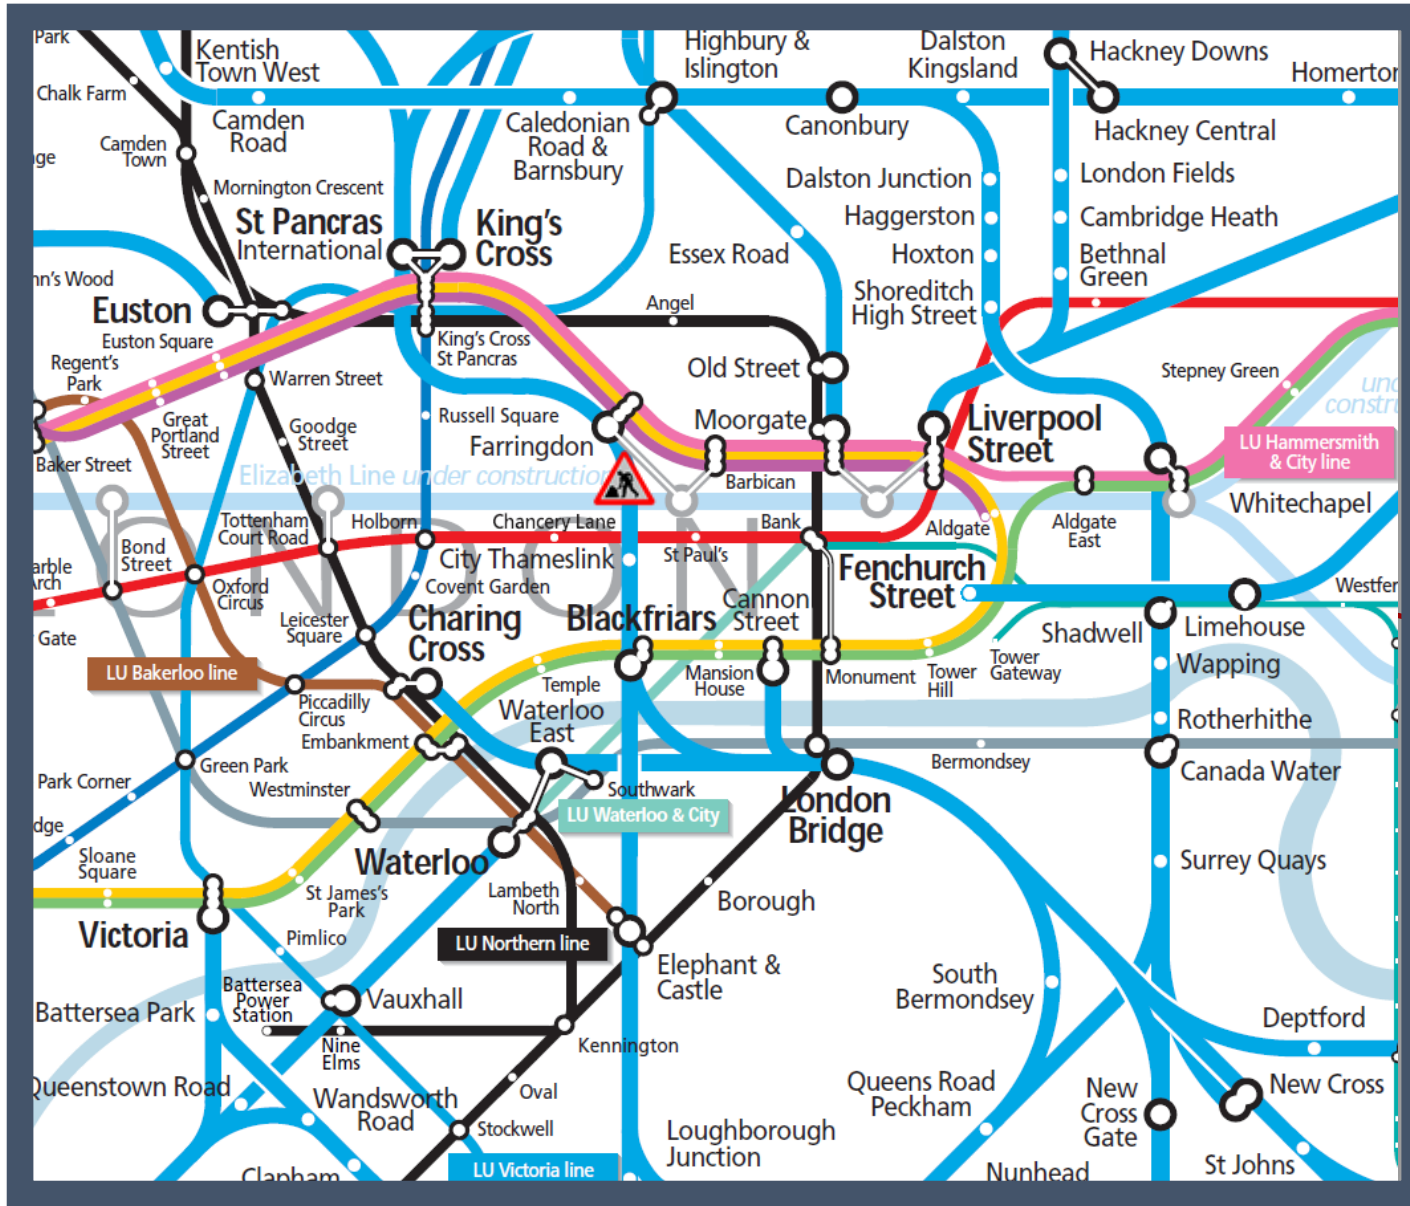

No Thameslink services via Farringdon

TOC affected: Thameslink

Key:

Engineering Works