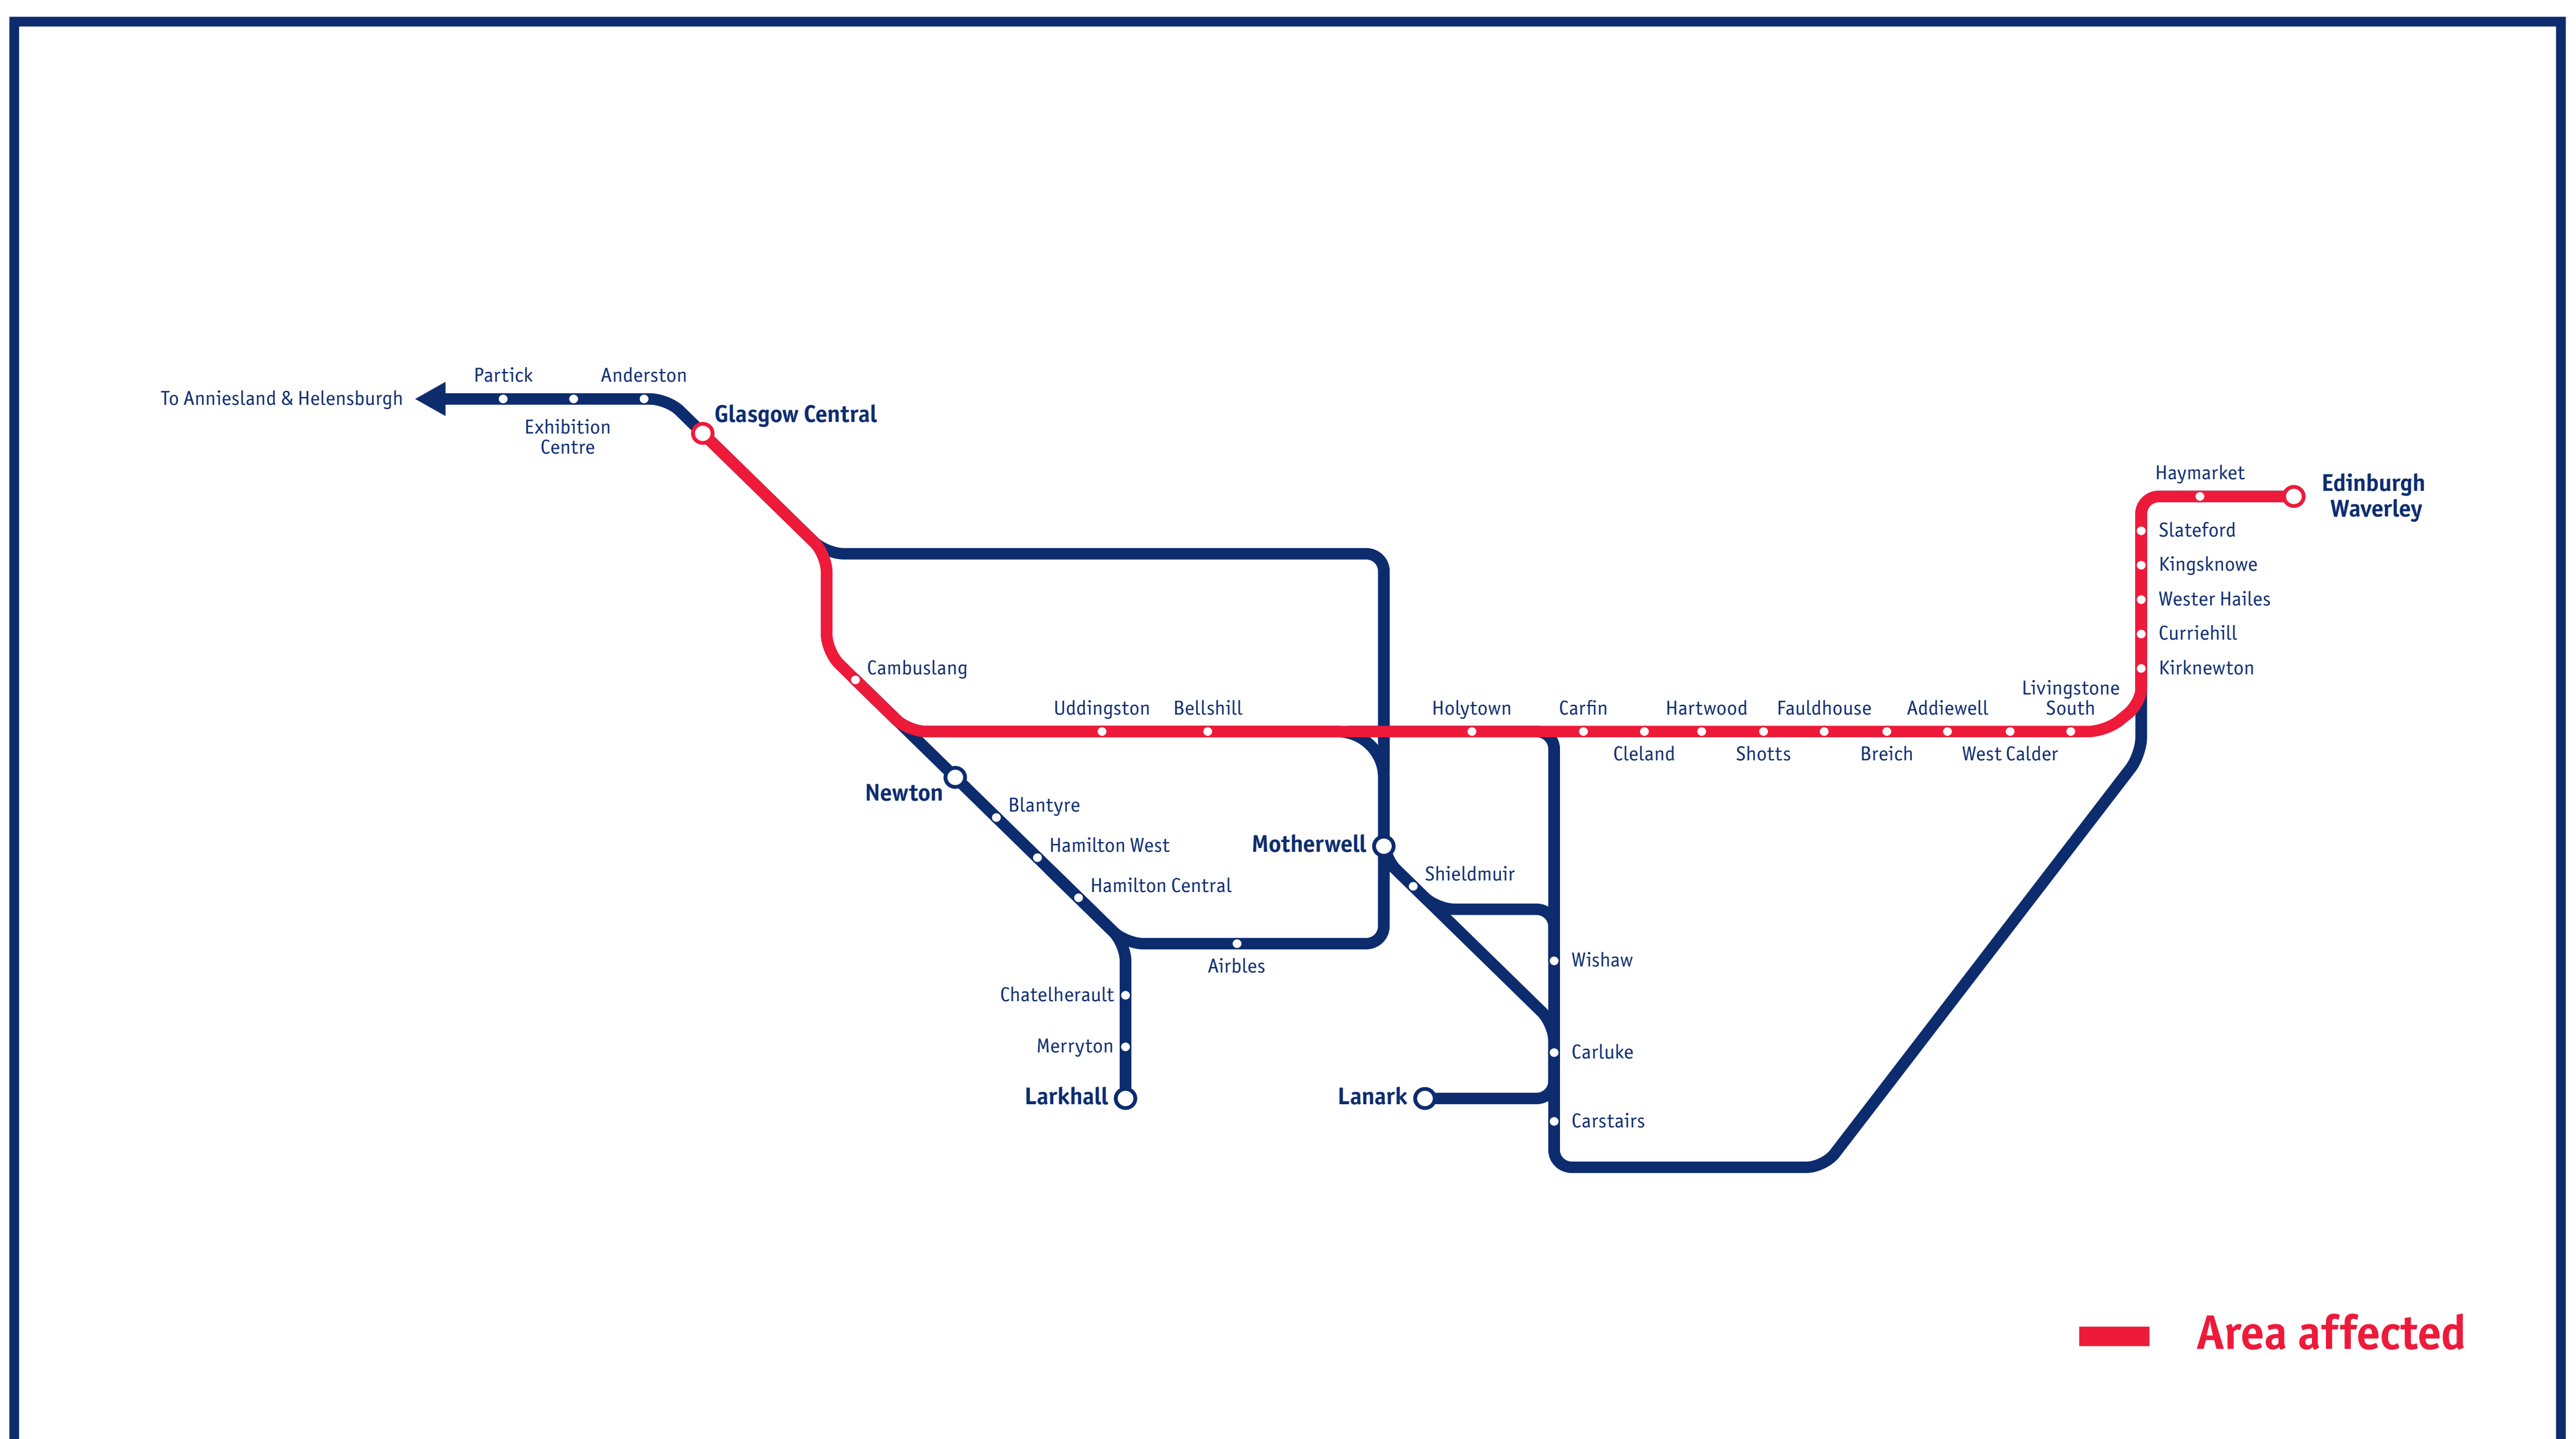

Service Alterations

Glasgow Central to Edinburgh via Shotts

Sunday 9 June

If you travel to / from any of the stations marked in red above, your journey may be affected as follows:

Glasgow Cental – Edinburgh via Shotts

- Trains will operate to/from Edinburgh and West Calder calling at Haymarket, Slateford, Kingsknowe, Westerhailes, Curriehill, Kirknewton and Livingston South.
- Replacement buses will run to/from West Calder and Glasgow Central calling at Addiewell, Fauldhouse, Shotts, Hartwood, Cleland, Carfin, Holytown, Bellshill and Uddingston.
- Please note that a replacement bus is unable to call at Breich station, passengers here are encouraged to press the help point where a taxi will be ordered for them.

Journey times may be increased. Some journeys may not be available.

Please visit www.scotrail.co.uk or download our app to check your own journey.

Produced by ScotRail. SR656/06-24

www.scotrail.co.uk