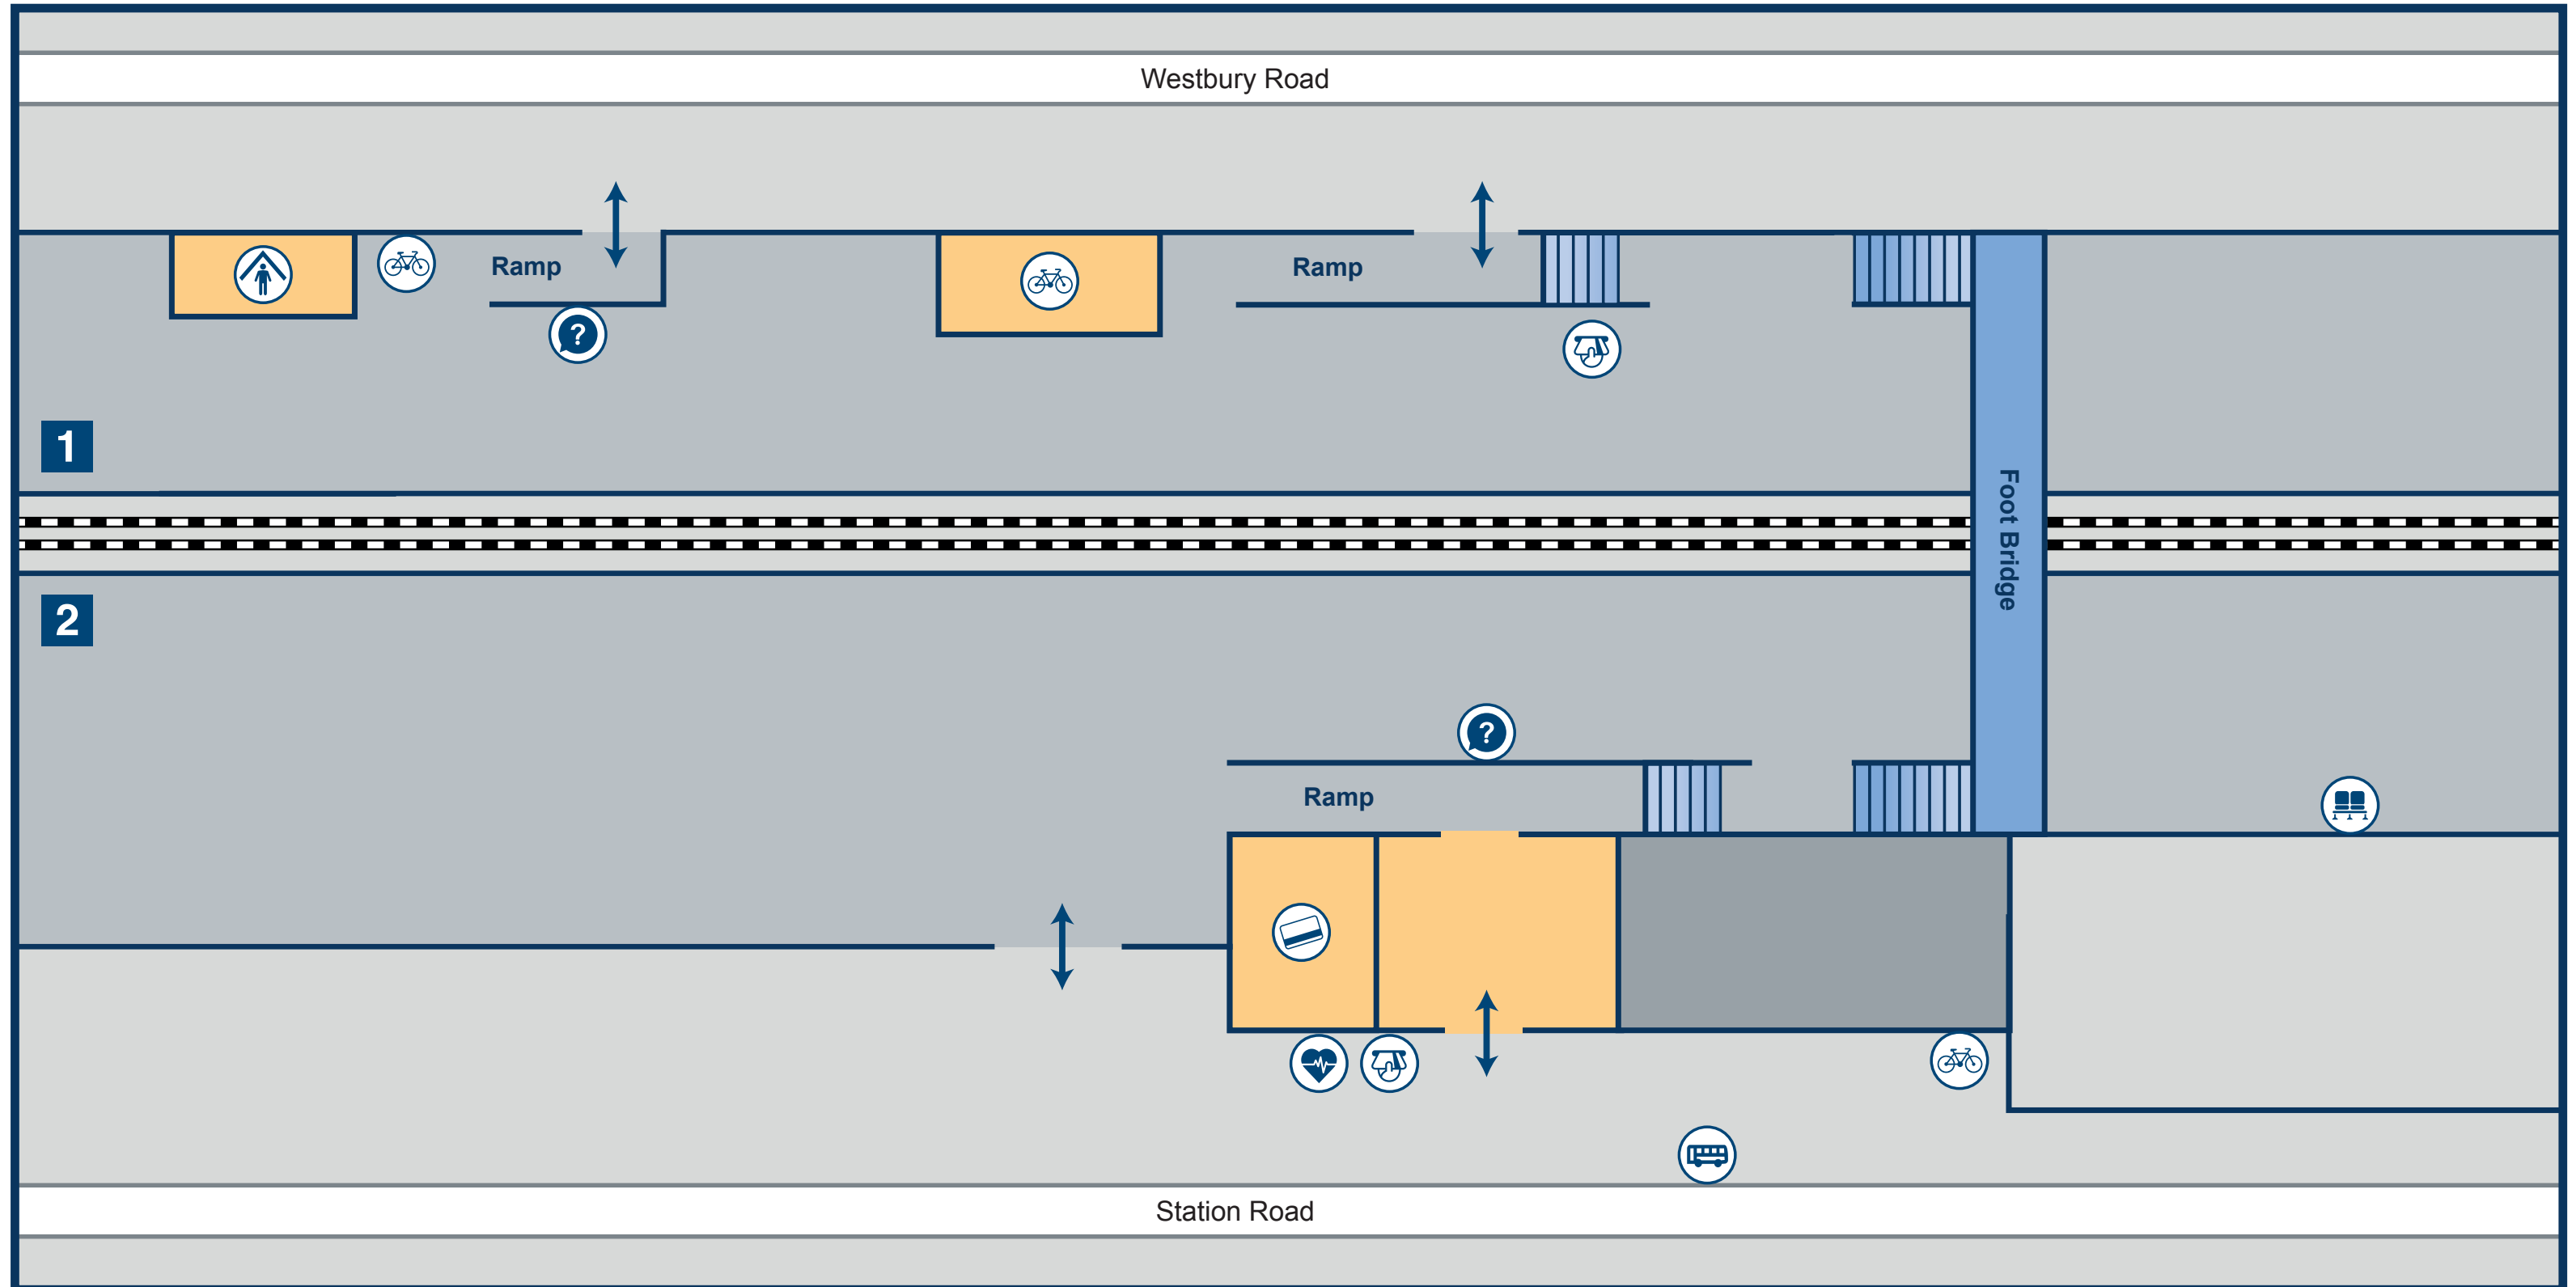

Westgate-on-Sea Station Plan

Key

Bus Stop

Cycle Rack/Hub

Defibrillator

Entrance / Exit

Help Point

Platform

Seats

Shelter

Ticket Machine

Ticket Office