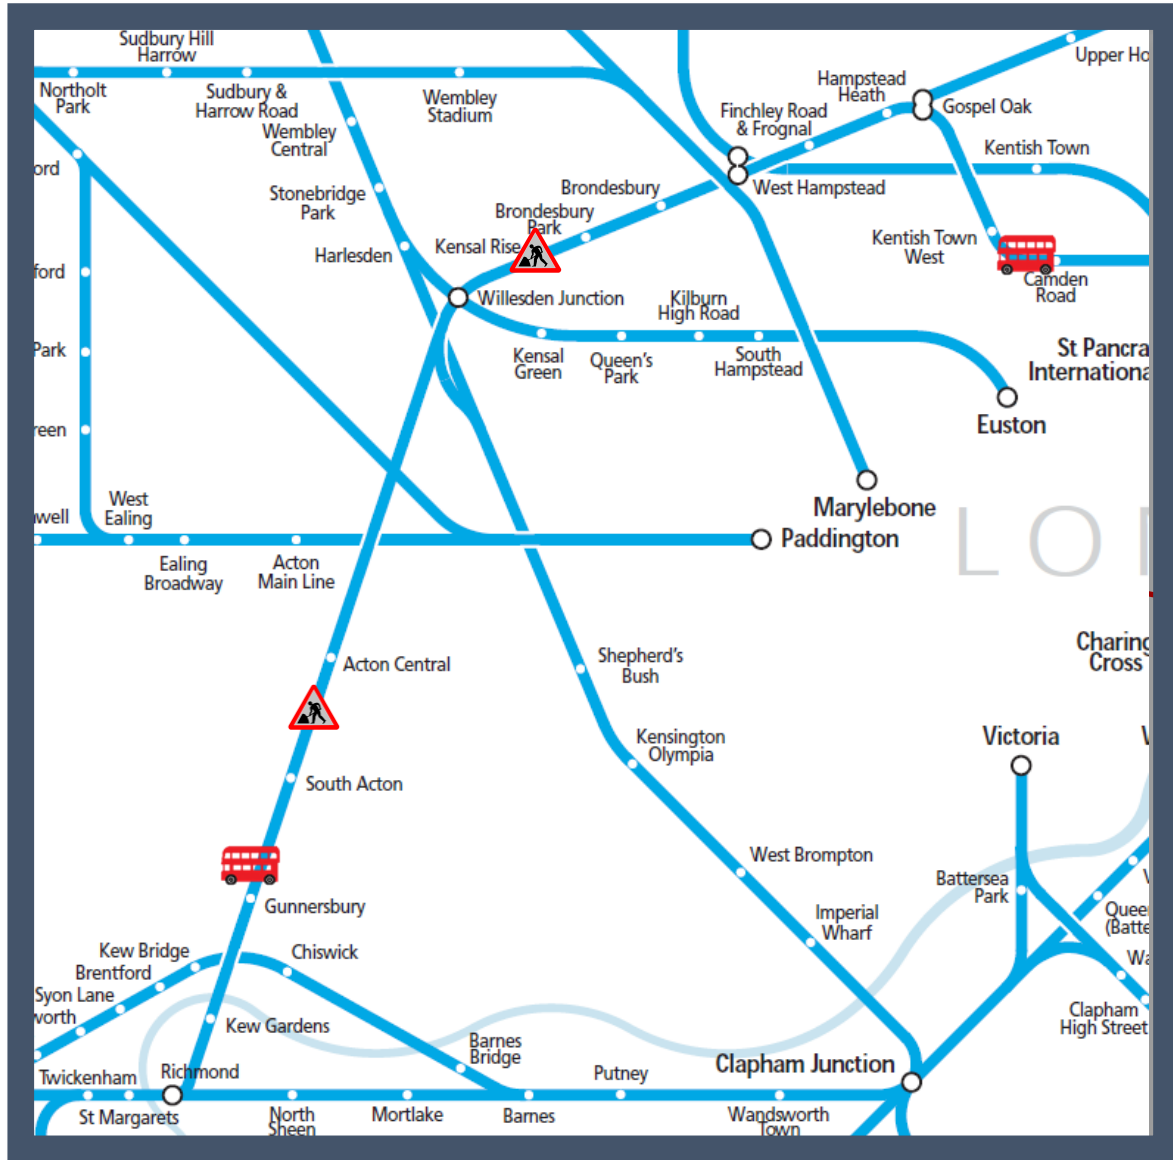

No trains between Gospel Oak and Clapham Junction / Richmond

TOC affected: London Overground

Key:

| | |
|---|--------------------------|
|  | Engineering Works |
|  | Bus Replacement Services |