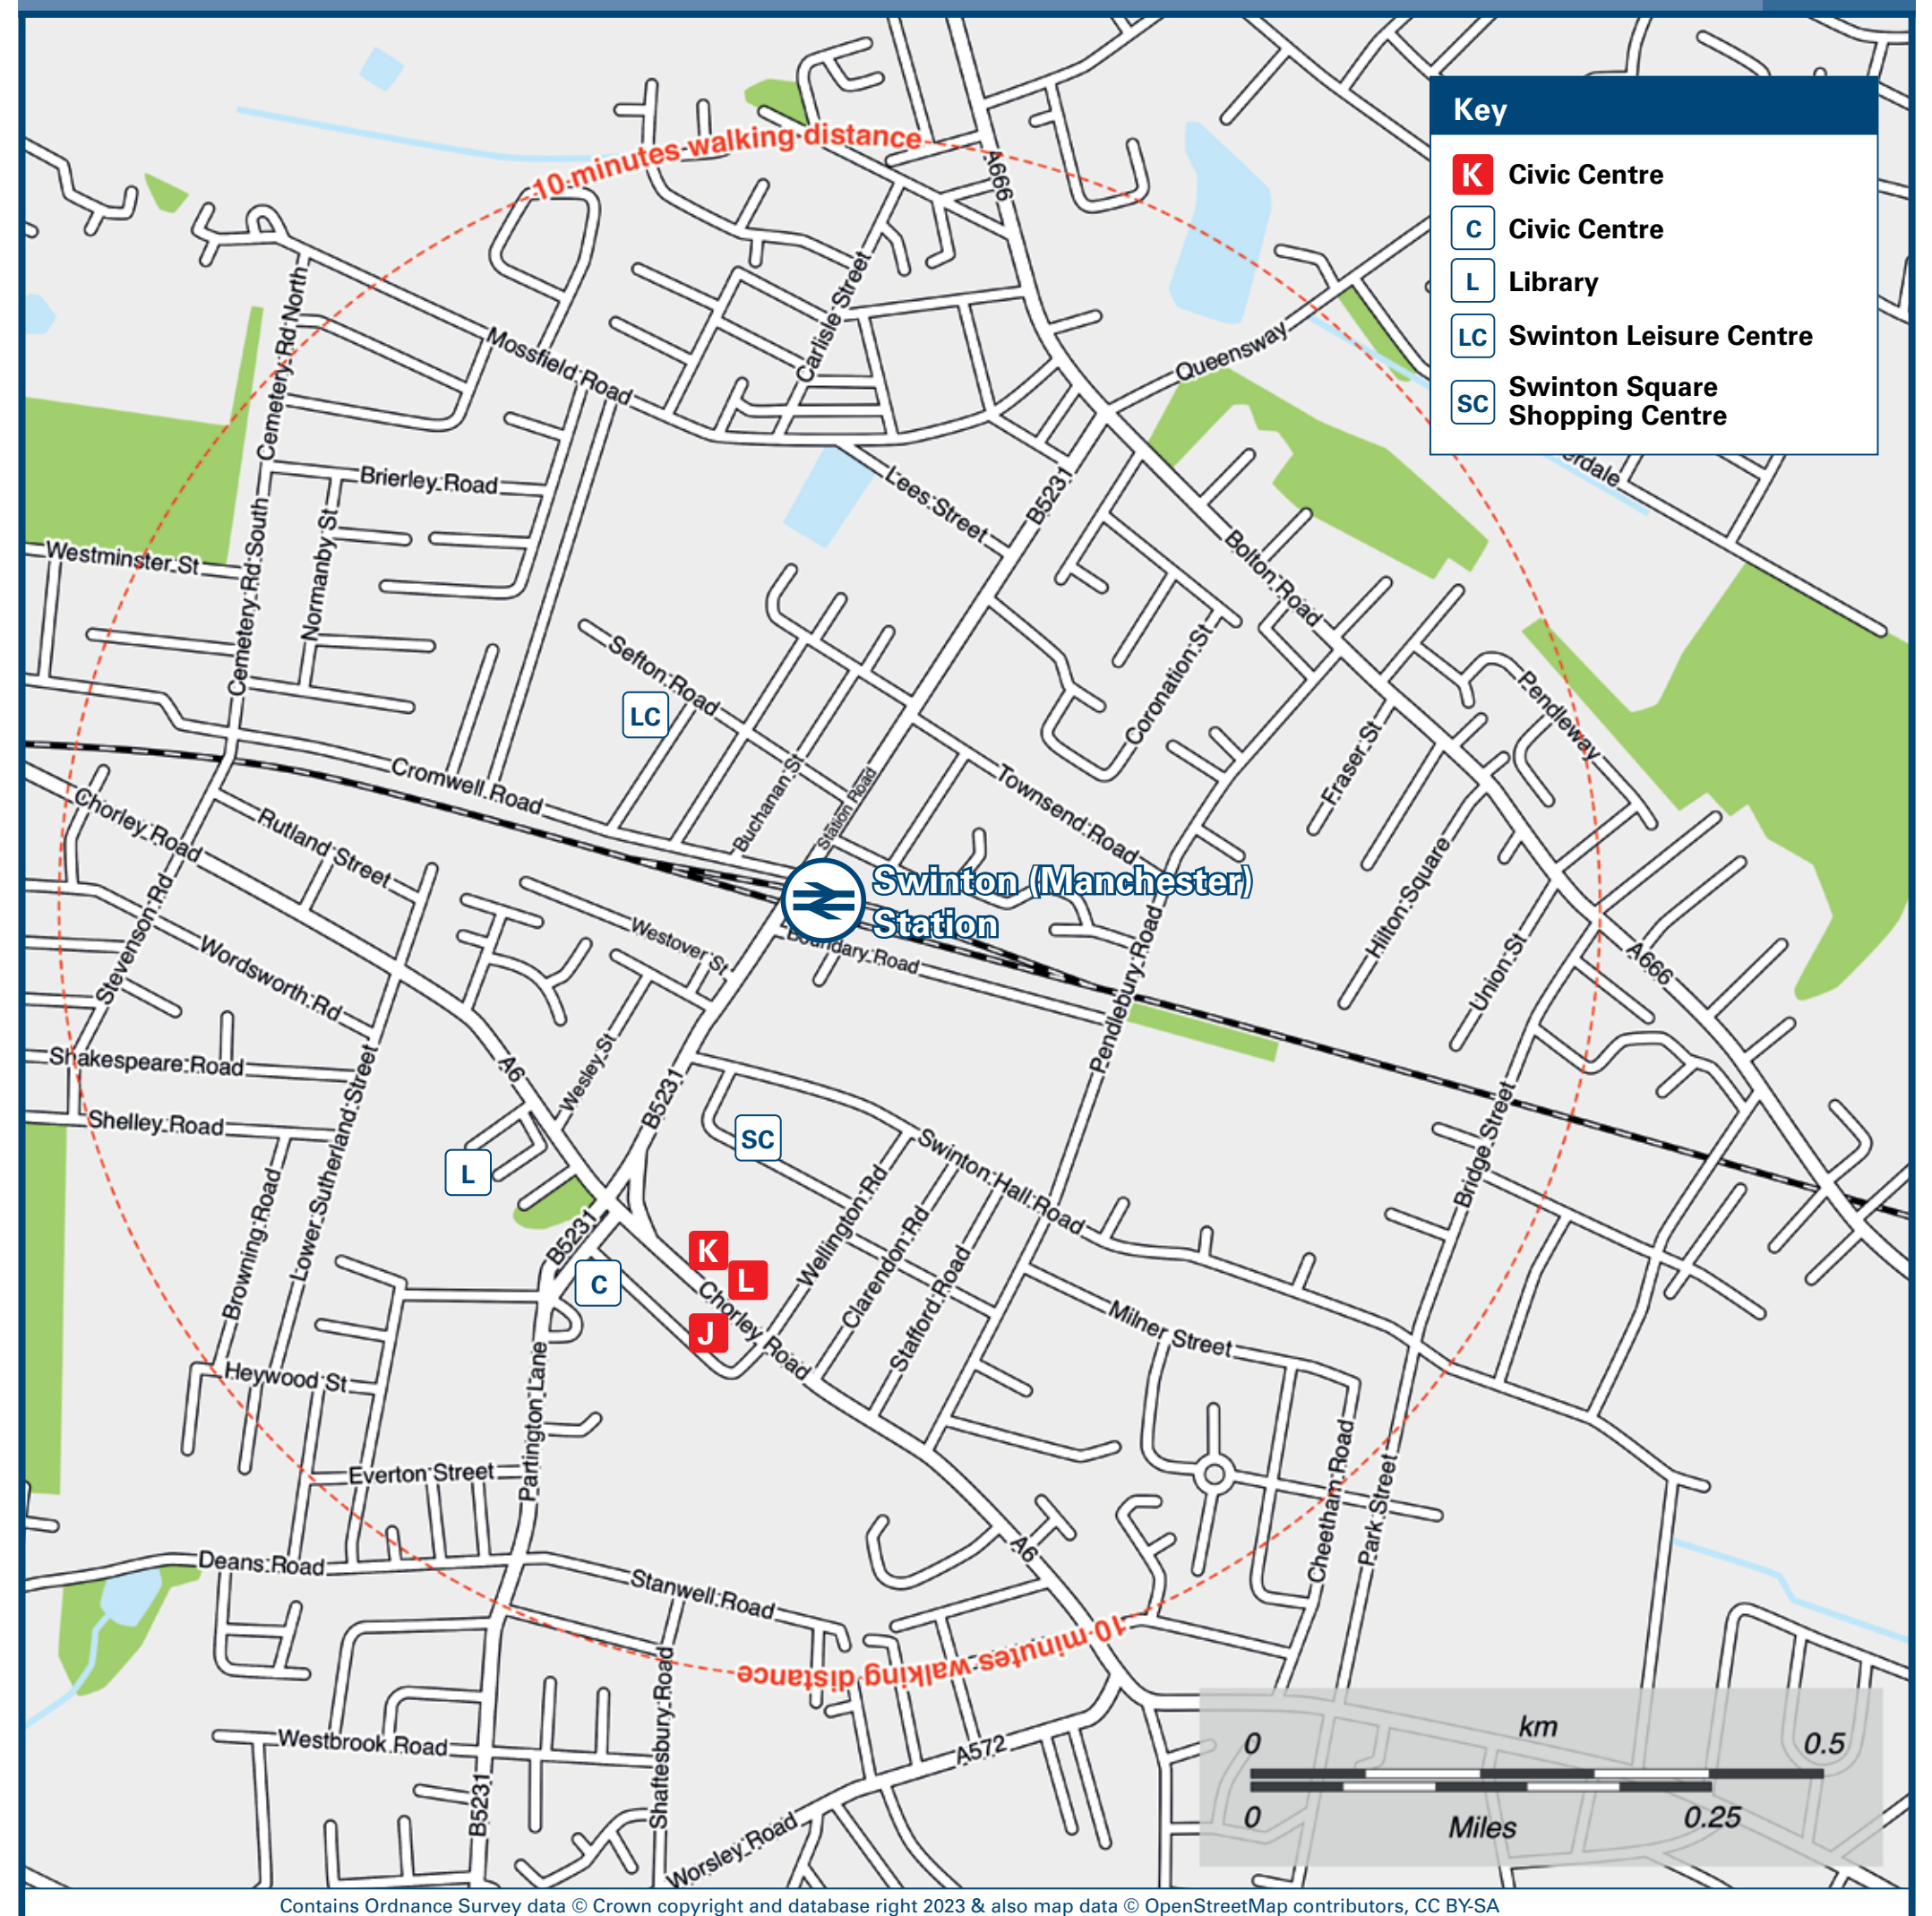

Local area map

Main destinations by bus

(Data correct at December 2023)

DESTINATION	BUS ROUTES	BUS STOP
Agecroft (Dauntsey Avenue)	21, 66	A
Agecroft Bridge	66	A
Bolton	22	A
	36, 37	J
Boothstown	29	J
Clifton (Bolton Road)	21, 22, 66	A
Clifton (Whitehead Road)	21	A
Eccles (Interchange)	21, 22, 66	B
	21, 22	B
Ellesmere Park	29	L
	22	A
Farnworth	37	J
Heaton Park	66	A
Irlams o' th' Height	36, 37, 38	K

DESTINATION	BUS ROUTES	BUS STOP
Little Hulton	36, 38	J
Logistics North	38	J
Manchester City Centre	36, 37, 38	K
MediaCityUK/Salford Quays	29	L
Monton	21, 22	B
Moorside	66	B
Patricroft	21, 22, 66	B
Pendleton (Salford Shopping Centre)	36, 37, 38	K
Prestwich	66	A
Salford Royal Hospital	21*, 22*	B
	29	L
Swinton Park	29	L
	36, 37, 38	K
The Trafford Centre	21, 22	B

DESTINATION	BUS ROUTES	BUS STOP
University of Salford	36, 37, 38	K
Wardley (Ash Drive)	66	B
Walkden (Town Centre)	29, 36, 37, 38	J
Westwood Park (Worsley Road)	66	B
Worsley	66	B

Notes

For bus times and days of operation please see bus stop timetables or contact Traveline on 0871 200 222 33.

Direct trains operate to this destination from this station.

Change here for Metrolink tram services.

* Alight bus at Bindloss Avenue for Salford Royal Hospital.

Taxis

Swinton (Manchester) station has no taxi rank or cab office. Advance booking is essential, please consider using the following local operators: (Inclusion of this number doesn't represent any endorsement of the taxi firm)

Lynch Taxis
0161 661 7777

1010 Taxis
0161 793 1010

Radio Cars
0161 281 8888

Further information about all onward travel

Local Cycle Info salford.gov.uk For more information about cycle routes.	National Cycle Info sustrans.org.uk Sustrans is the UK's leading sustainable transport charity.	Bus Times See timetable displays at bus stops. www.traveline.info 0871 200 22 33 call cost 13p per minute plus your phone company's access charge	NextBuses Find the bus times for your stop. Search for a bus stop by entering a postcode, street & town or a stop name & town.	PlusBus plusbus.info A discount price 'bus pass' that you buy with your train ticket. It gives you unlimited bus travel around your chosen town, on participating buses.

National Rail Enquiries

Online nationalrail.co.uk	NRE App Free National Rail Enquiries app for iOS and Android	Social Media facebook.com/nationalrailenq @nationalrailenq	Alert Me You can sign up to Alert Me messages on the National Rail Enquiries website where you can receive train and platform notifications directly to your smart phone. nationalrail.co.uk/alertme	Contact Centre 03457 48 49 50 Calls cost no more than calls to geographic numbers (01 or 02) and may be recorded.	PlusBike nationalrail.co.uk/plusbike For more information.