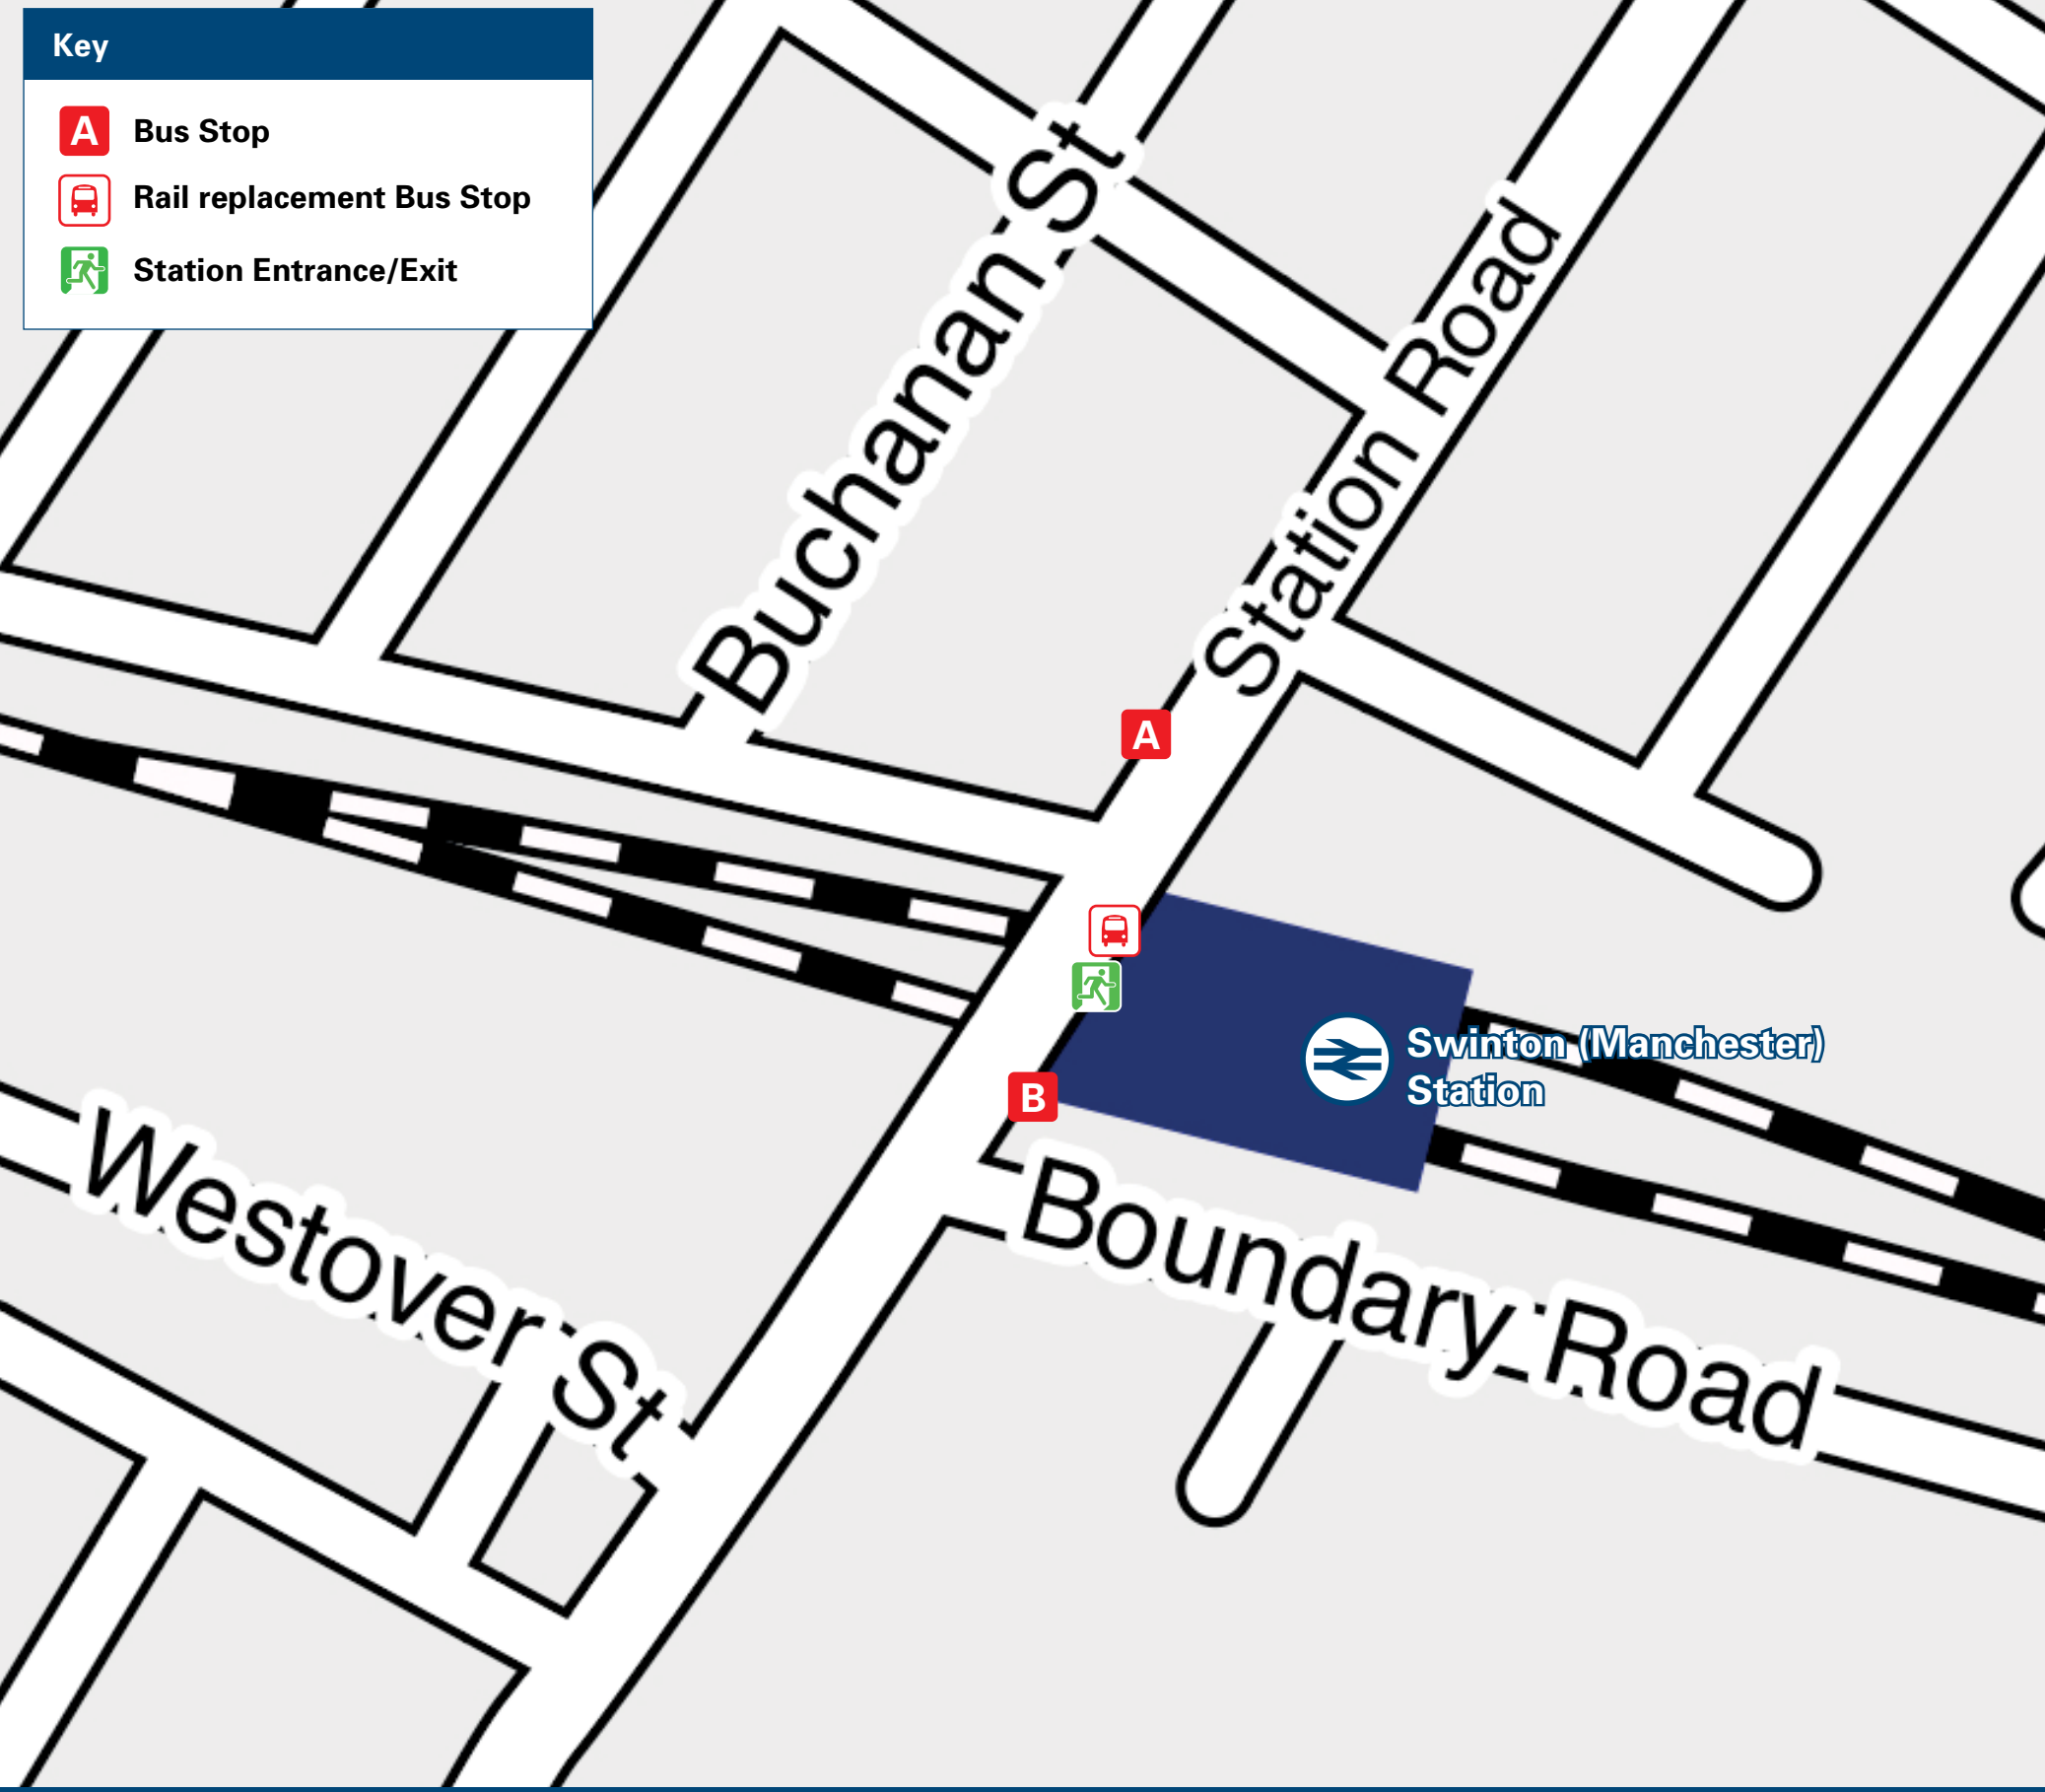

Swinton (Manchester) Station

Onward Travel Information

Buses

Rail replacement buses depart from bus stops outside the station on Station Road.