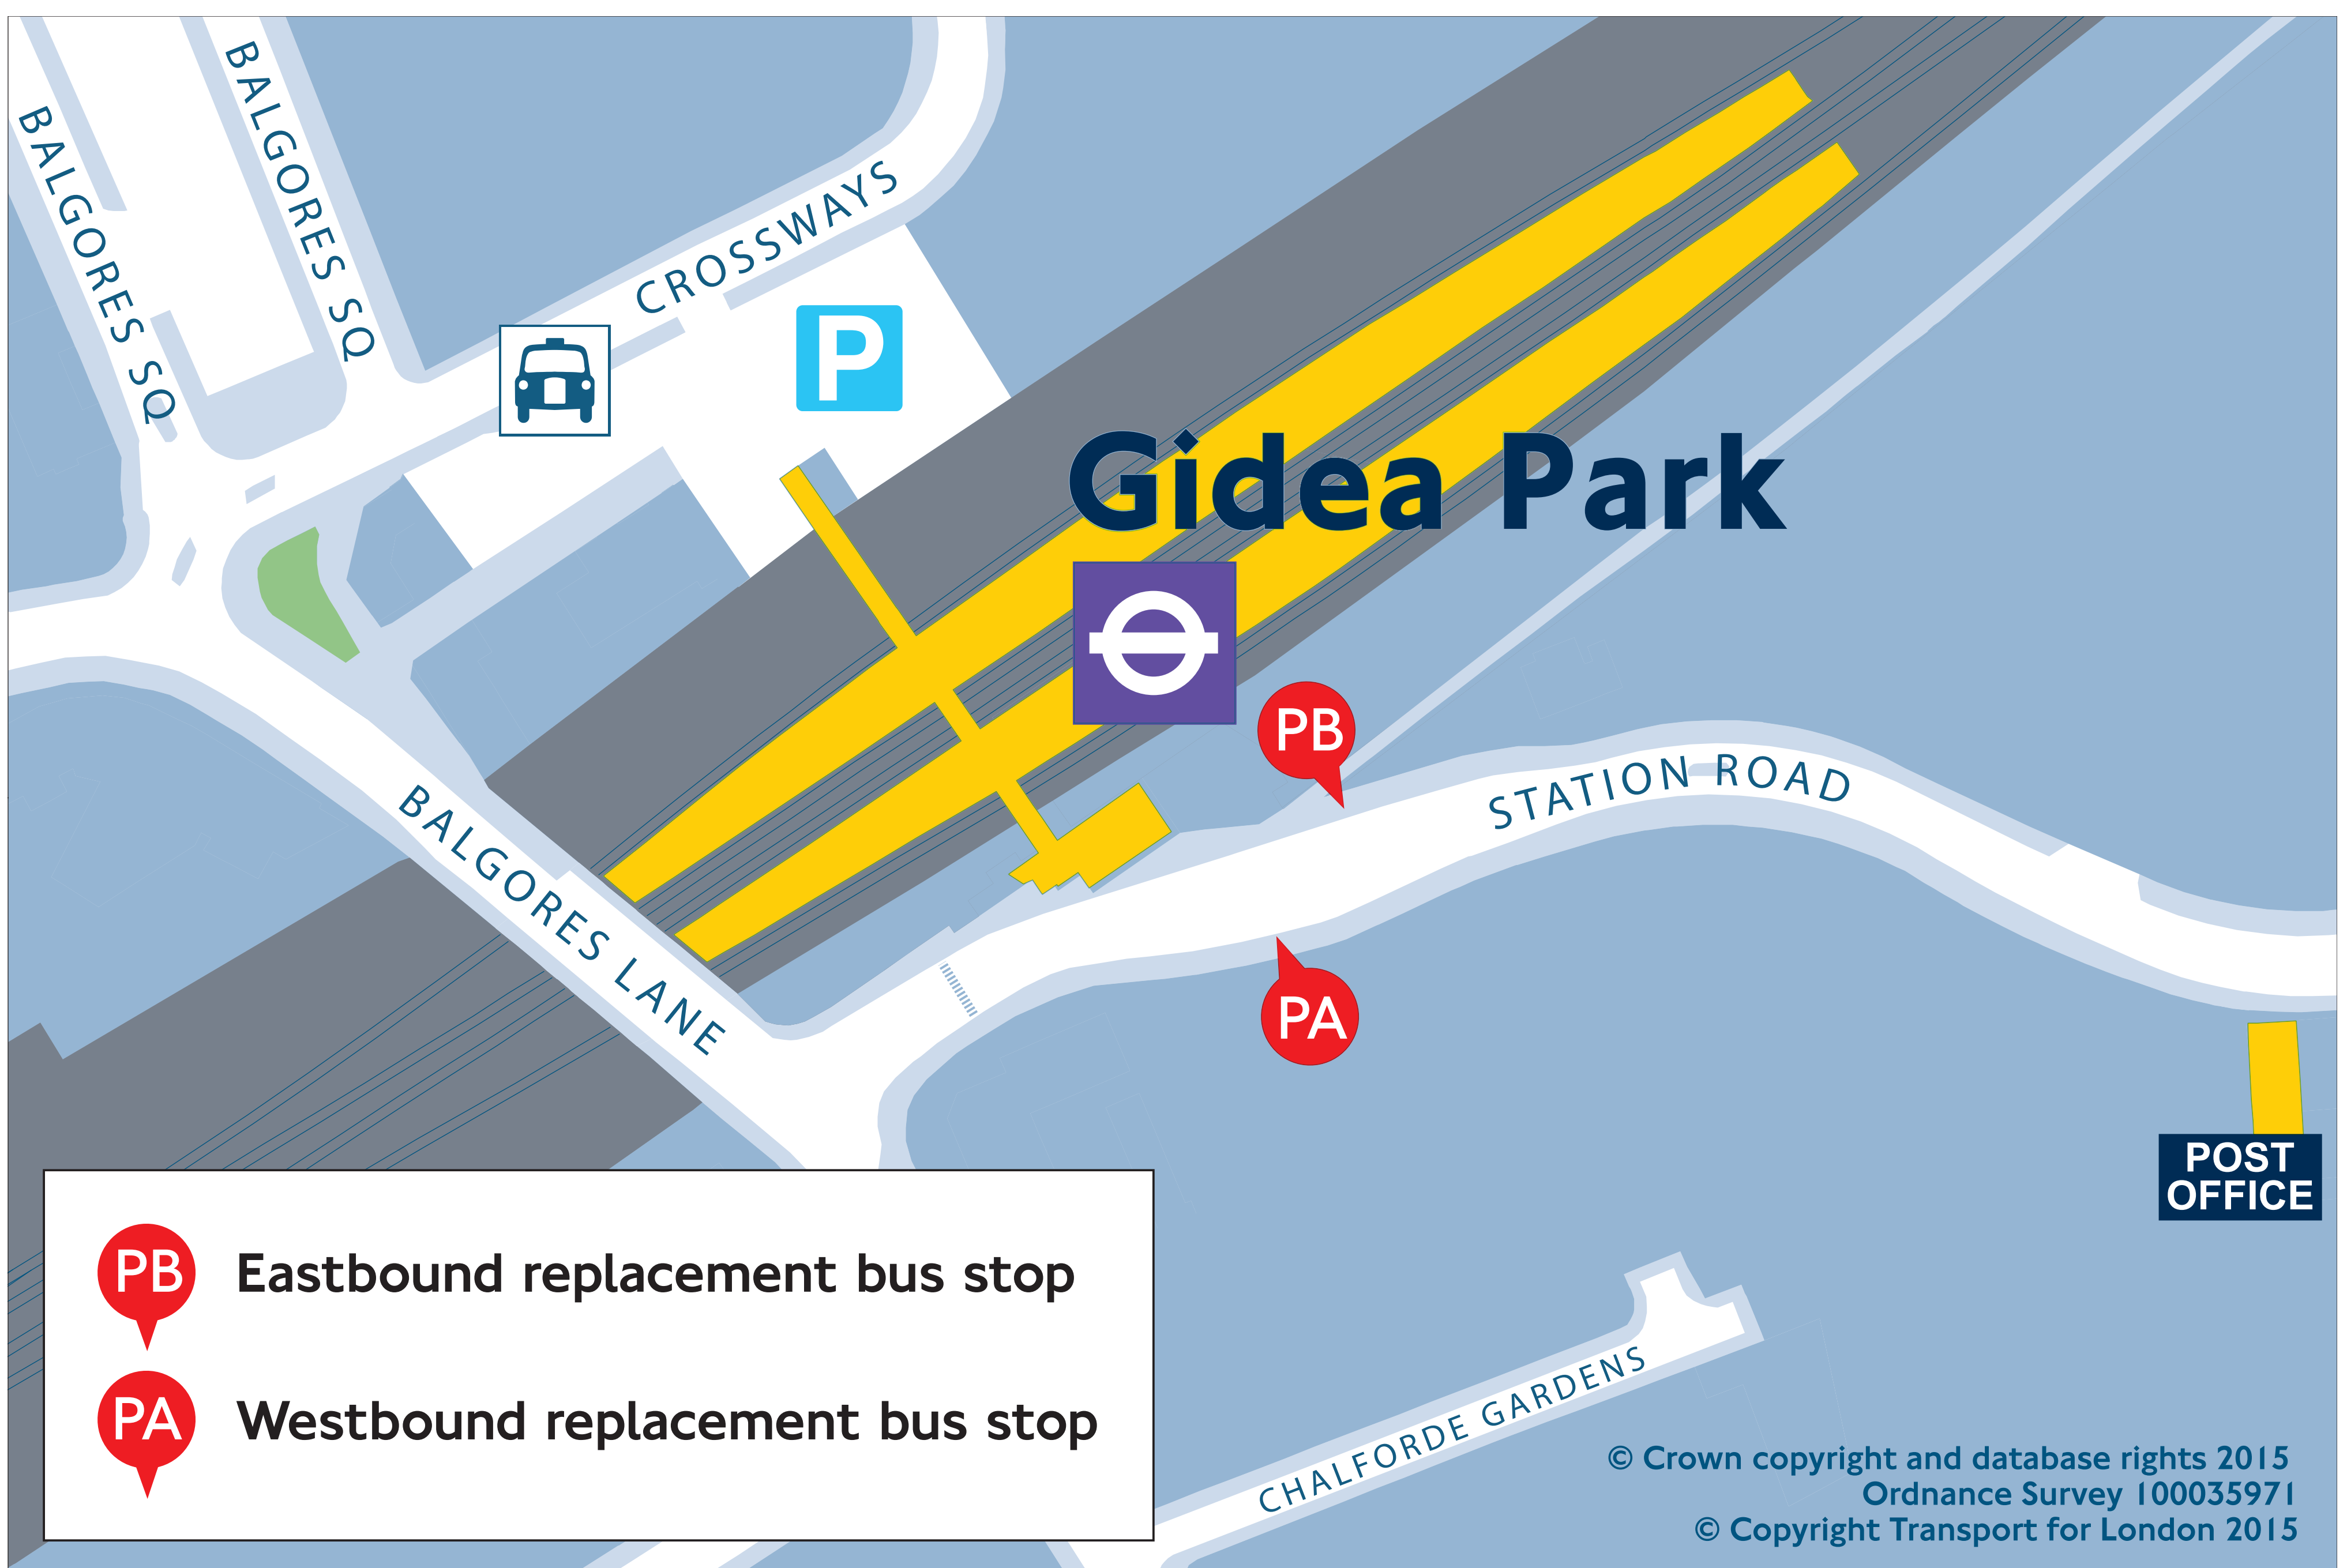

Replacement bus service

For eastbound buses towards
Shenfield

For westbound buses towards Romford and
Newbury Park

For buses to Stratford change at Romford or Chadwell Heath.
Change at Newbury Park for the Central line (not after 24:00 on Sundays).