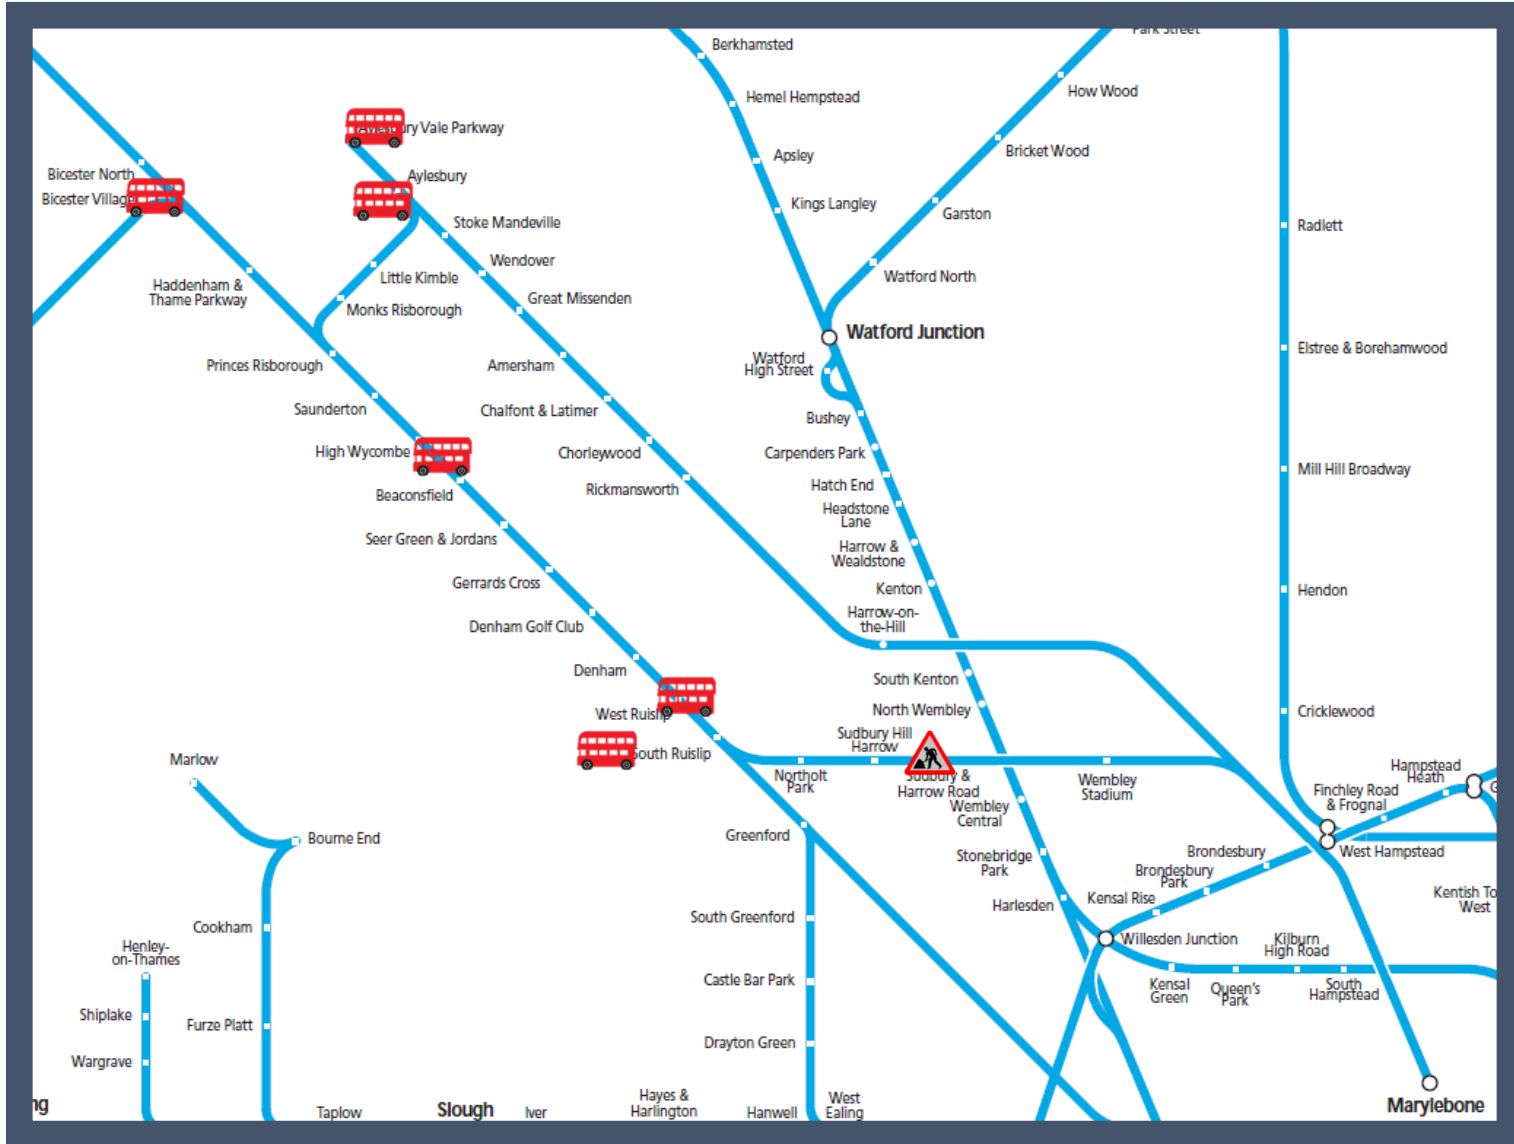

Engineering work between Bicester North / Bicester Village and London Marylebone

TOC affected: Chiltern Railways

Key:	
	Engineering Works
	Bus Replacement Services