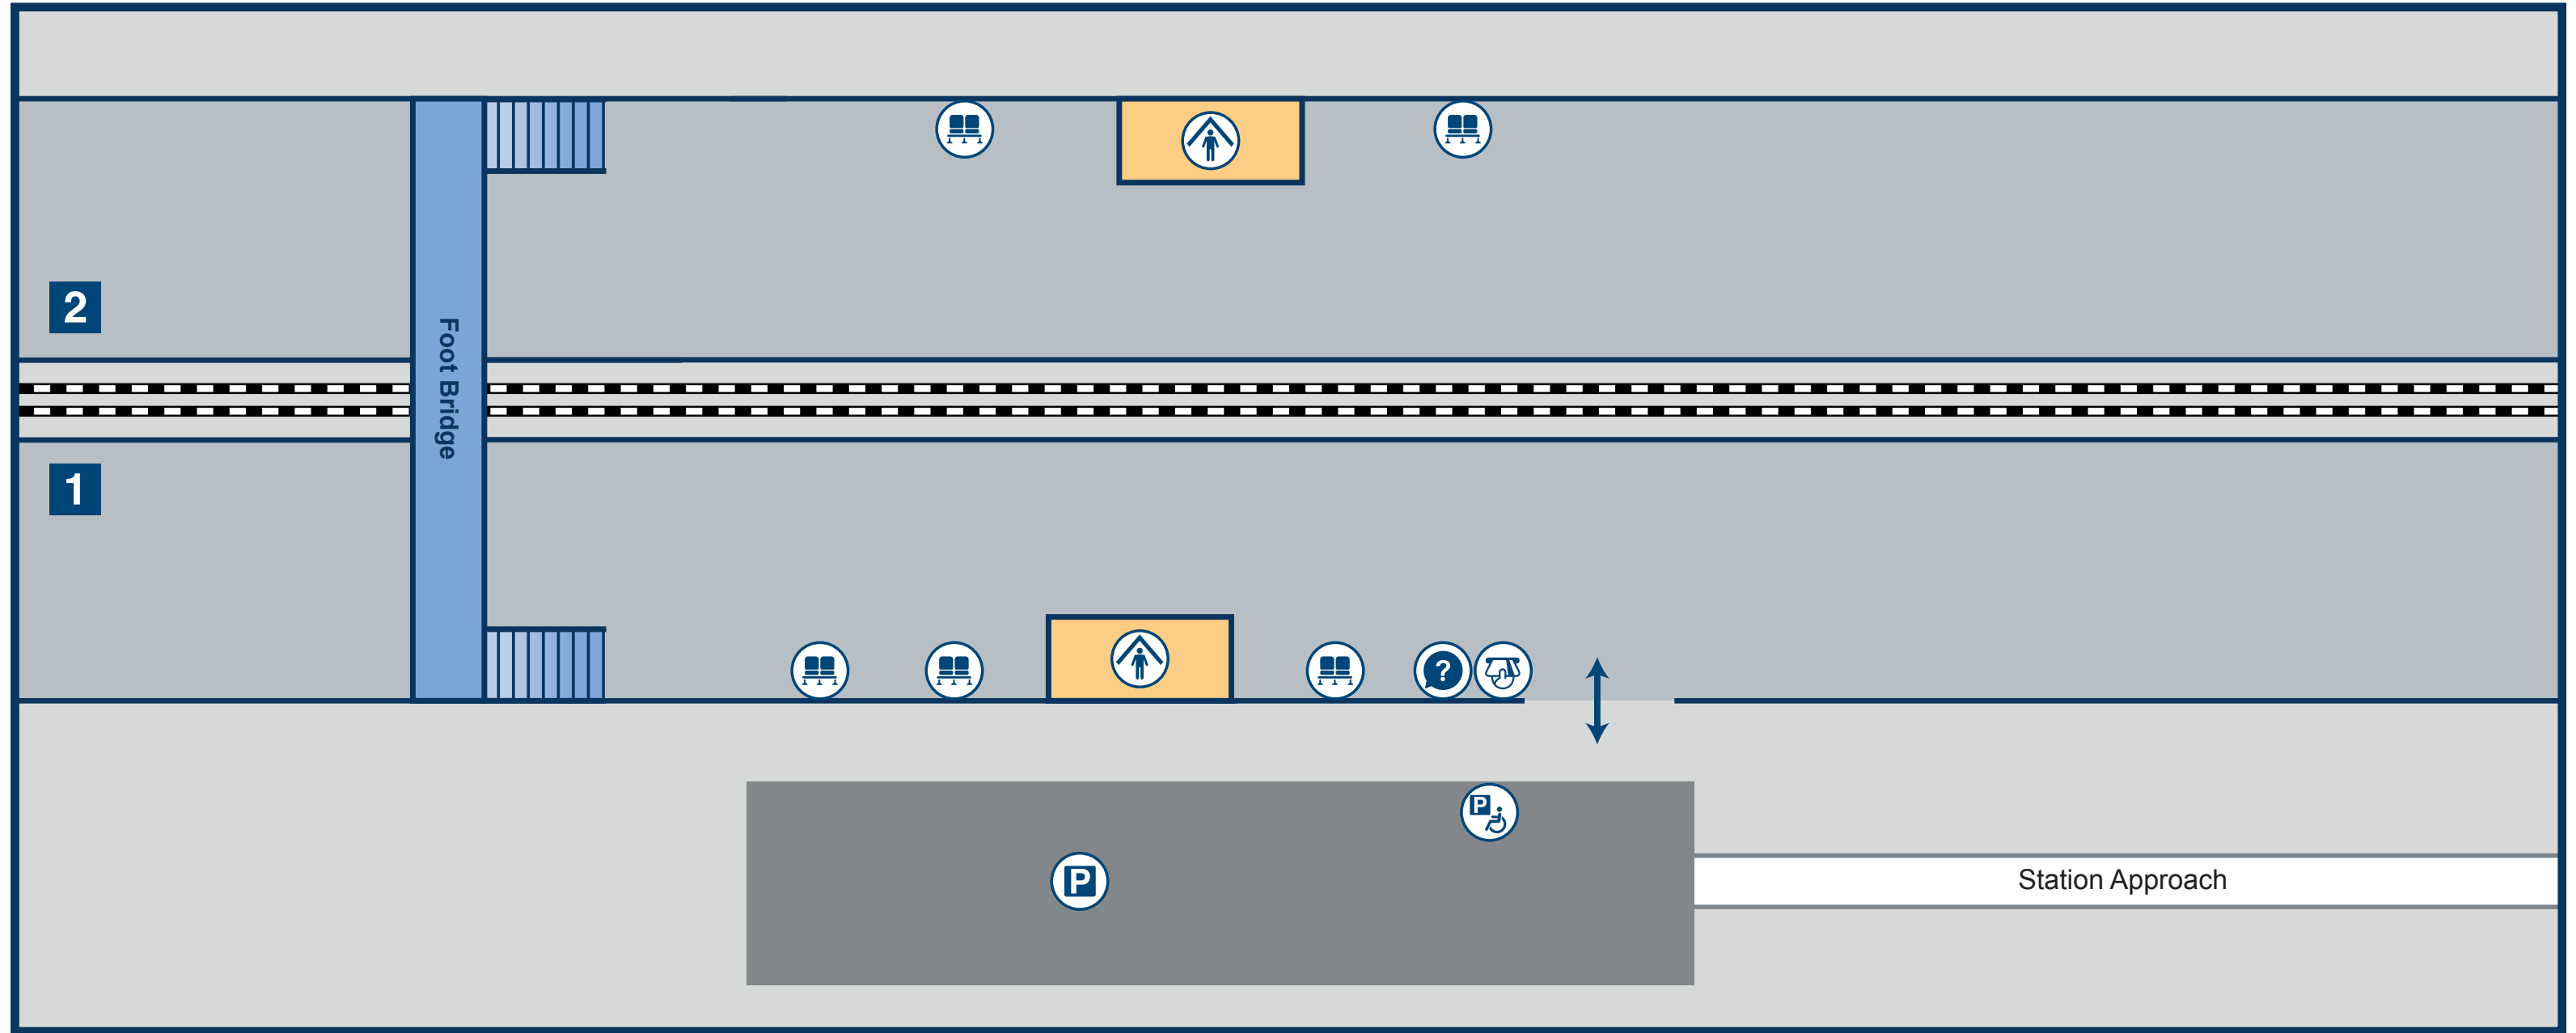

Dunton Green Station Plan

Key

-  Accessible Parking
-  Car Park

-  Entrance / Exit
-  Help Point

-  Platform
-  Seats

-  Shelter
-  Ticket Machine