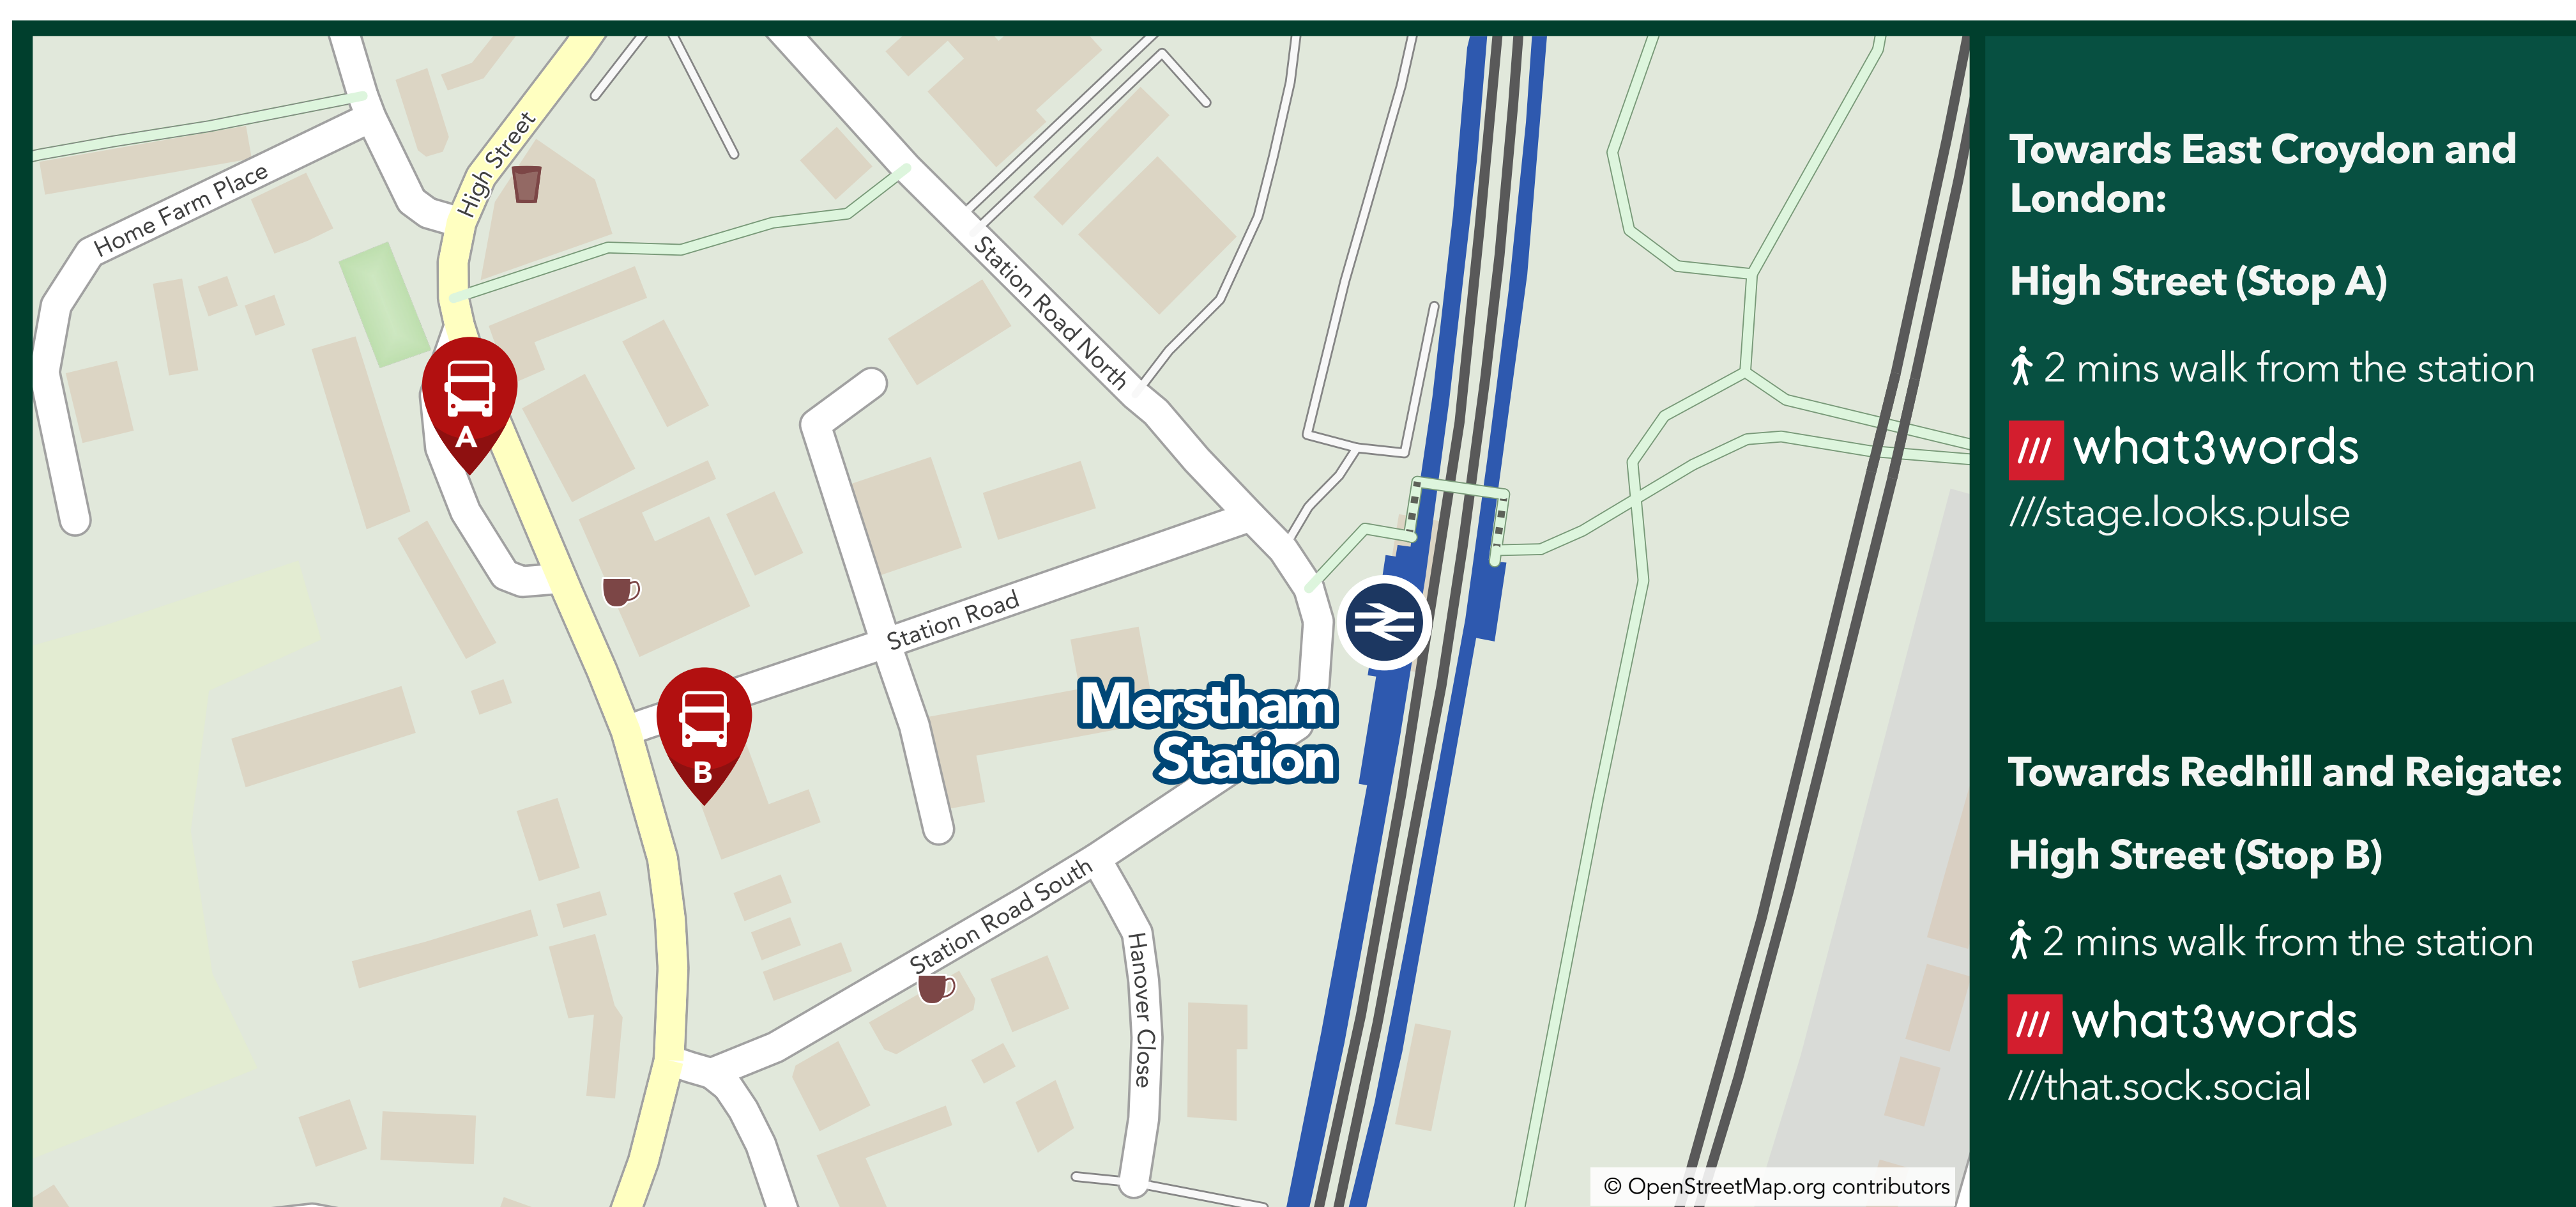

Rail Replacement Bus Services

Merstham

When trains are unable to run due to improvement works or disruption, dedicated replacement buses will stop at the locations shown below.

Rail replacement buses will display a prominent sign in the front window.

For journeys on regular scheduled buses, information on bus stops can be found on the separate "Onward Travel" poster or by scanning the QR code below to access the information page for this station.

Towards East Croydon and London:

High Street (Stop A)

↑ 2 mins walk from the station

/// what3words
///stage.looks.pulse

Towards Redhill and Reigate:

High Street (Stop B)

↑ 2 mins walk from the station

/// what3words
///that.sock.social

For the latest information and to plan your journey:

2024-06_CL_SN_RRB_MHM_DR Display until: 19/01/2025

More information about this station at

southernrailway.com

SOUTHERN