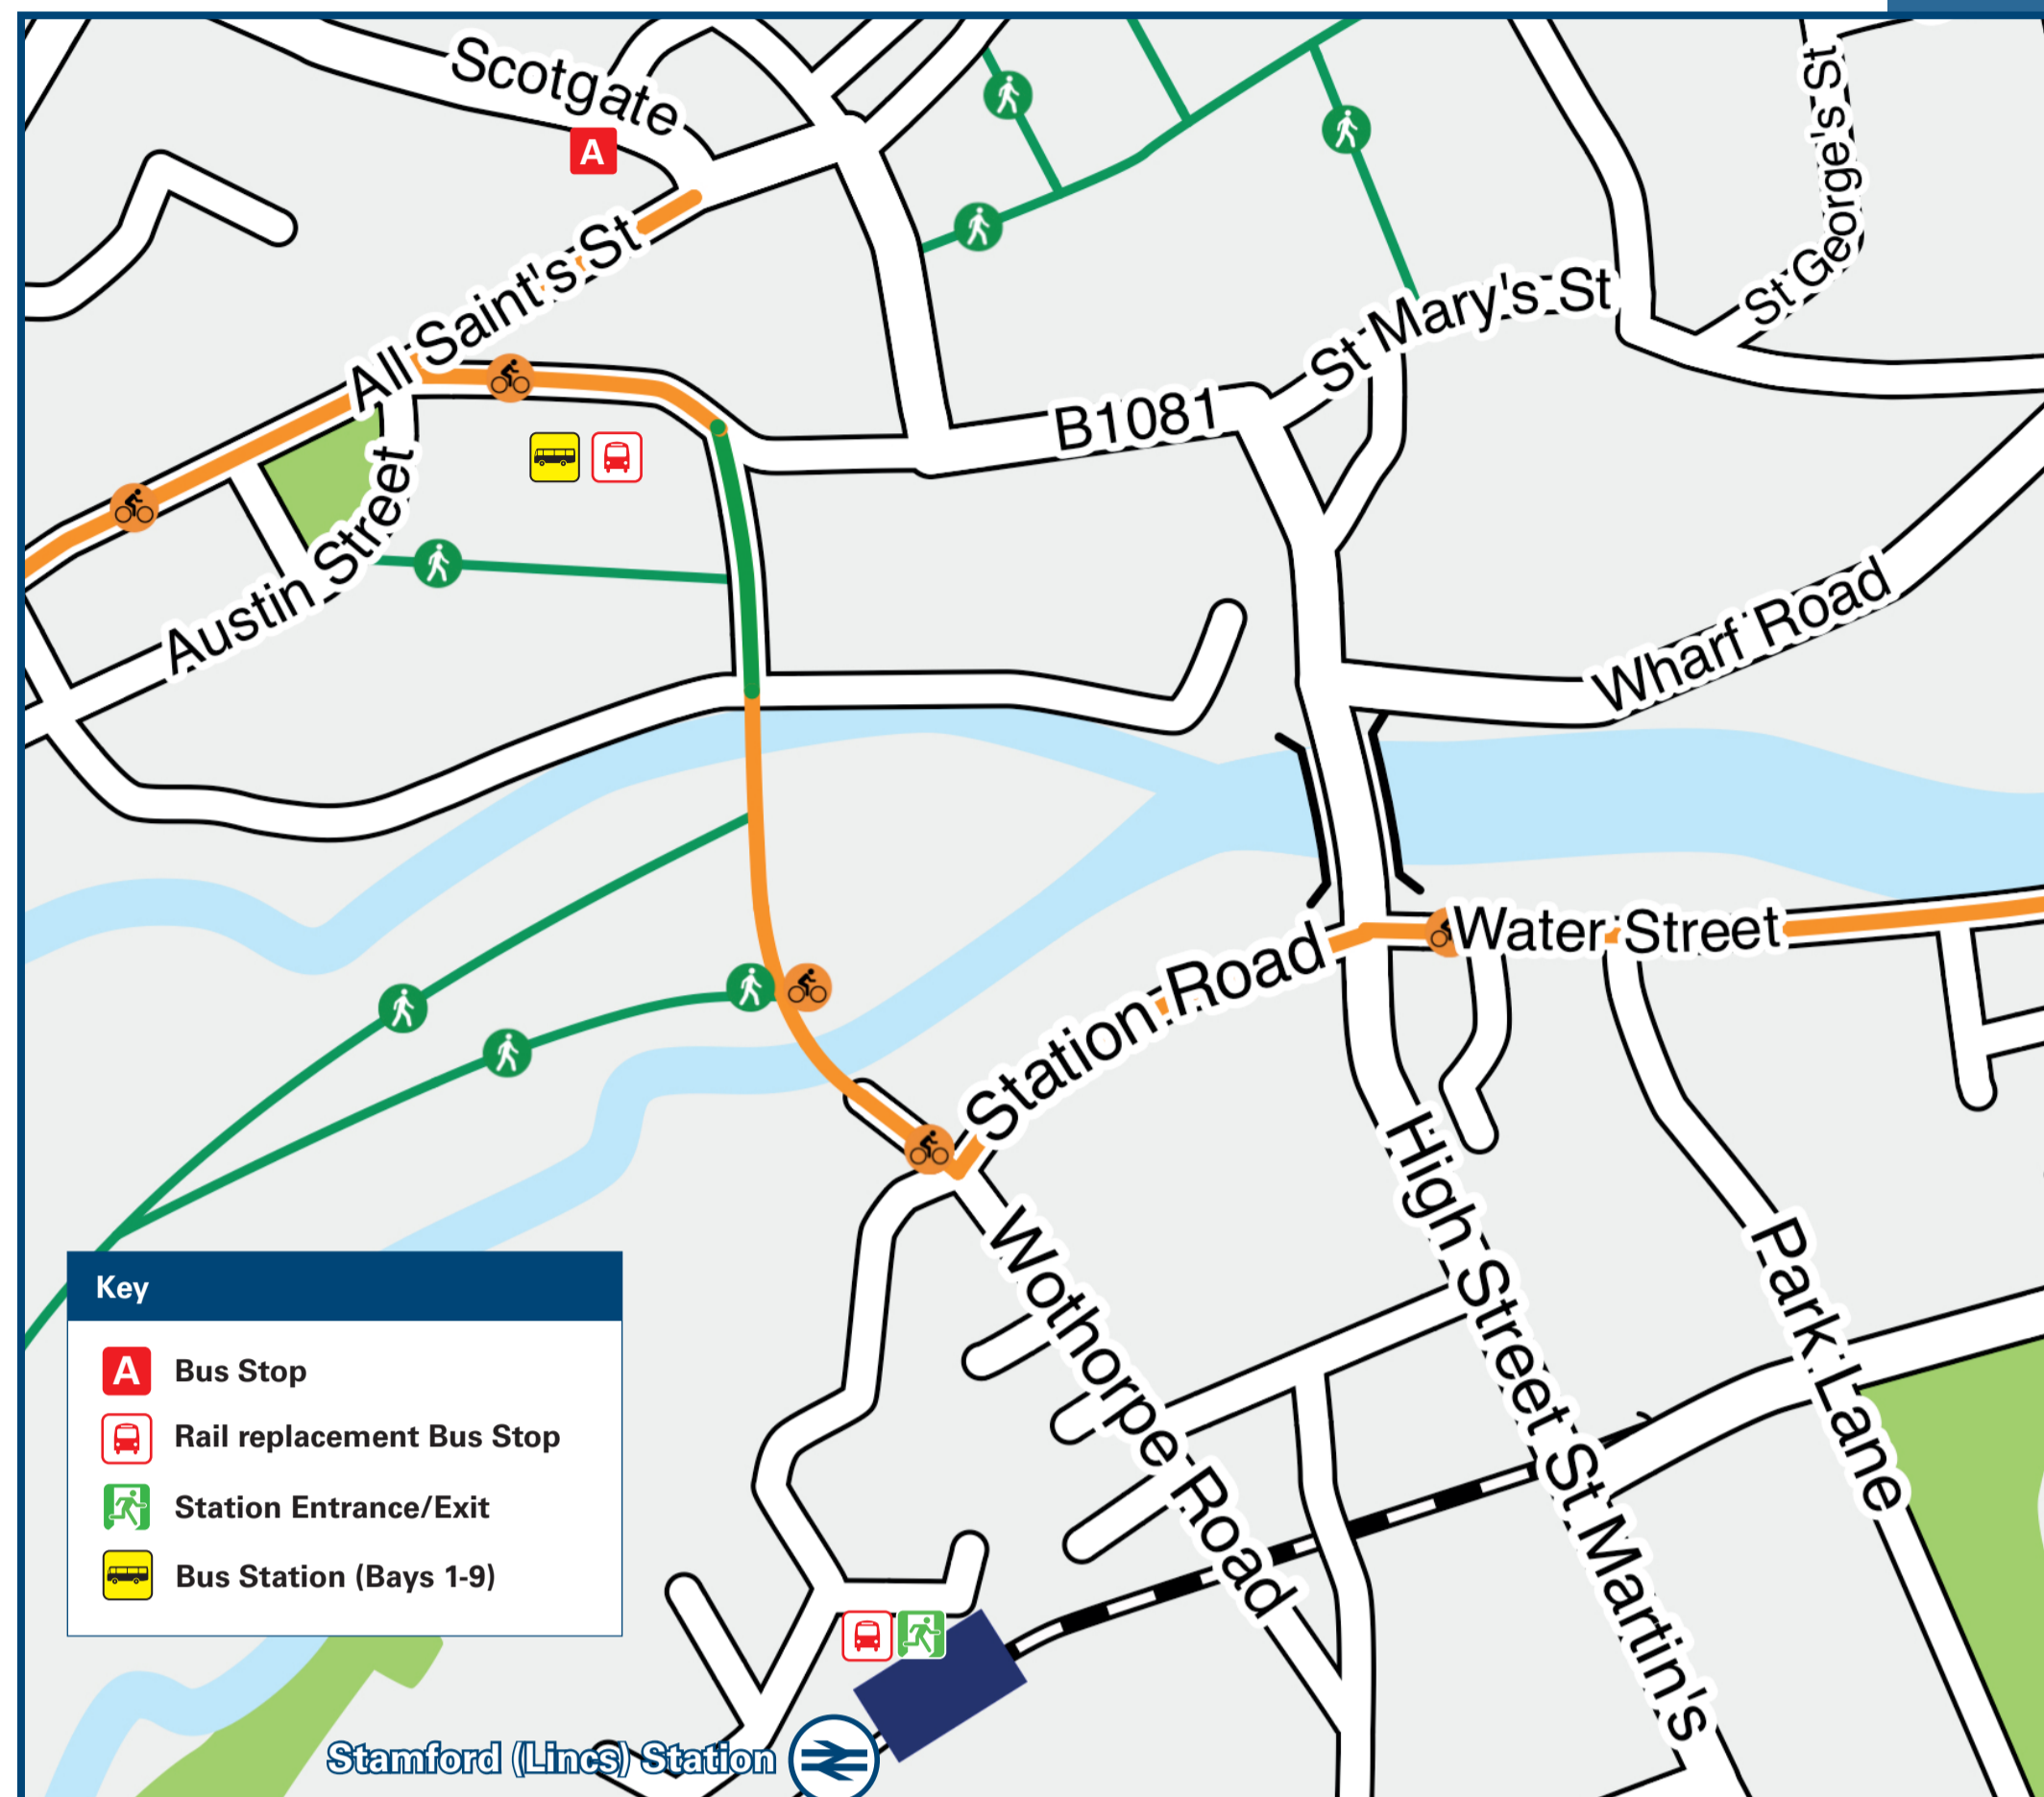

Stamford Station

Onward Travel Information

Buses

Rail replacement buses and coaches for Cross Country services depart from the Bus Station; rail replacement buses and coaches for East Midlands services depart from the front of the station.