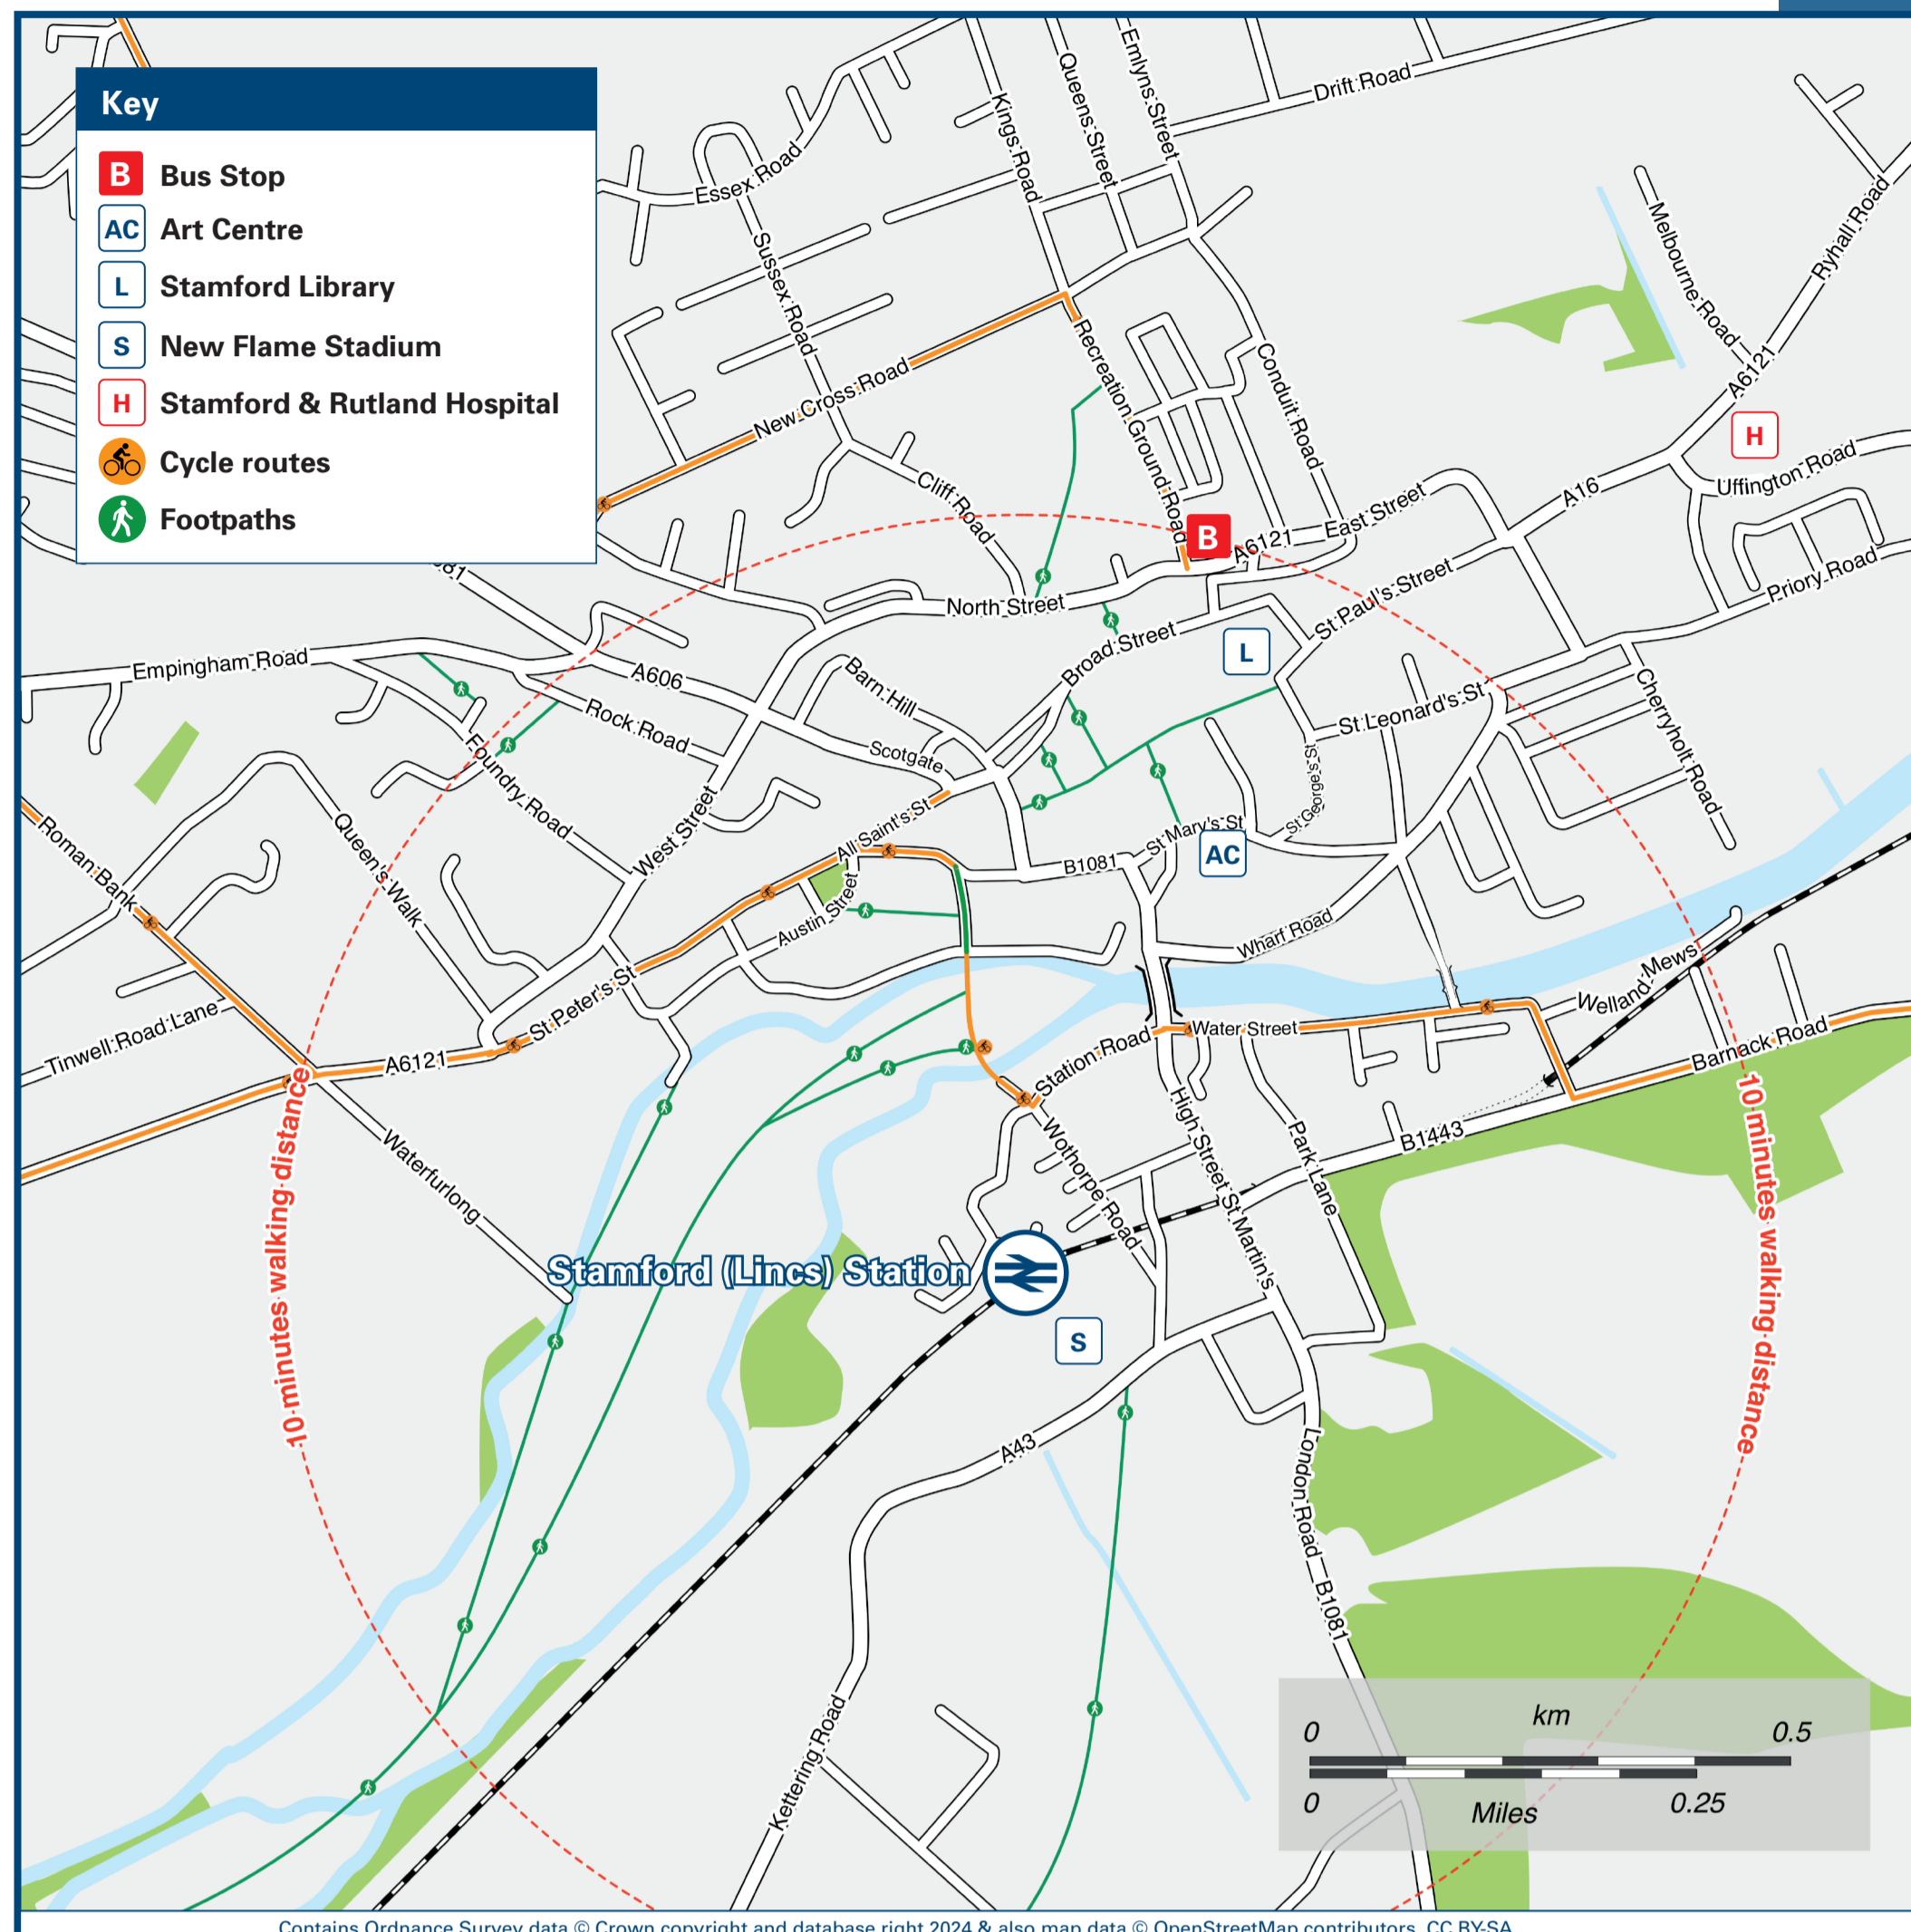

Local area map

Main destinations by bus

(Data correct at May 2024)

DESTINATION	BUS ROUTES	BUS STOP
Ailsworth	27	Bus Stn 3
Bainton	201	Bus Stn 2
Barnack	201	Bus Stn 2
Barrowden	R5	Bus Stn 4
Bitchfield	4	Bus Stn 8
Bourne	201, 302*	A, B
Burghley House (Main Gates)	201	Bus Stn 2
Careby	4	Bus Stn 8
Carlby	201	A, B
Castle Bytham	4	Bus Stn 8
Castor	27	Bus Stn 3
Corby Glen	4	Bus Stn 8
Colsterworth	28	Bus Stn 3
Creeton	4	Bus Stn 8
Deeping St James	301	A, B
Deeping St Nicholas	301	A, B
Edith Weston (Car Park, for Rutland Water South Shore)	R5	Bus Stn 4
Empingham	9	Bus Stn 1
	185	Bus Stn 6
Essendine	4	Bus Stn 8
	201	A, B
Glaston	R5	Bus Stn 4
Glington	201	Bus Stn 2
Grantham (Bus Station)	4	Bus Stn 8
	28	Bus Stn 6
Great Casterton	9	Bus Stn 1
	28, 185	Bus Stn 6
Gunby	28	Bus Stn 6

DESTINATION	BUS ROUTES	BUS STOP
Helpston	201	Bus Stn 2
Holywell	4	Bus Stn 8
Ketton	R5	Bus Stn 4
Little Bytham	4	Bus Stn 8
Longthorpe	27	Bus Stn 3
Market Deeping (Market Place)	301, 302*	A, B
Morcott	R5	Bus Stn 4
North Luffenham	R5	Bus Stn 4
North Witham	28	Bus Stn 6
	9	Bus Stn 1
Oakham	185	Bus Stn 6
Peterborough (Queensgate Bus Station)	27	Bus Stn 3
	201	Bus Stn 2
Pilsgate Village	201	Bus Stn 2
Ryhall	4	Bus Stn 8
	201	A, B
Skillington	28	Bus Stn 6
South Luffenham	R5	Bus Stn 4
South Witham	28	Bus Stn 6
Spalding (Springfields Outlet Shopping Centre)	301	A, B
Spalding (Town Centre, London Road)	301	A, B
Stainby	28	Bus Stn 6
Stamford & Rutland Hospital	4	Bus Stn 8
	201	A, B
Stamford Town Service	182	Bus Stn 5
Swinstead	4	Bus Stn 8
Tallington	301, 302*	A, B

DESTINATION	BUS ROUTES	BUS STOP
Tinwell	R5	Bus Stn 4
Toft	201	A, B
Uffington	301, 302*	A, B
Uppingham	R5	Bus Stn 4
Wansford	27	Bus Stn 3
West Deeping (King Street)	301, 302*	A, B
Whitwell (for Rutland Water Visitor Centre)	9	Bus Stn 1
	185	Bus Stn 6
Witham-on-the-Hill	201	A, B
Wittering	27	Bus Stn 3
Woolthorpe-by-Colsterworth	28	Bus Stn 6

Notes

CallConnect is a bookable bus service operating in this area and surrounding villages Monday to Saturday. To book a journey or for more details call 0345 263 8153 or visit the website www.lincsbus.info

Bus routes 4, 9, 27, 28, 182, 185, 201, 301 and R5 operate Mondays to Saturdays.

* Bus route 302 operates Mondays to Fridays only.

Cycling info sustrans.org.uk

Taxis

Stamford (Lincs) station has neither a taxi rank or a cab office. Advance booking is essential, please consider using the following local operators: (Inclusion of this number doesn't represent any endorsement of the taxi firm)

ABC Taxis
01780 252 525

Ace Cabs
01780 767 676

Premier Cabs
01780 757 575

Further information about all onward travel