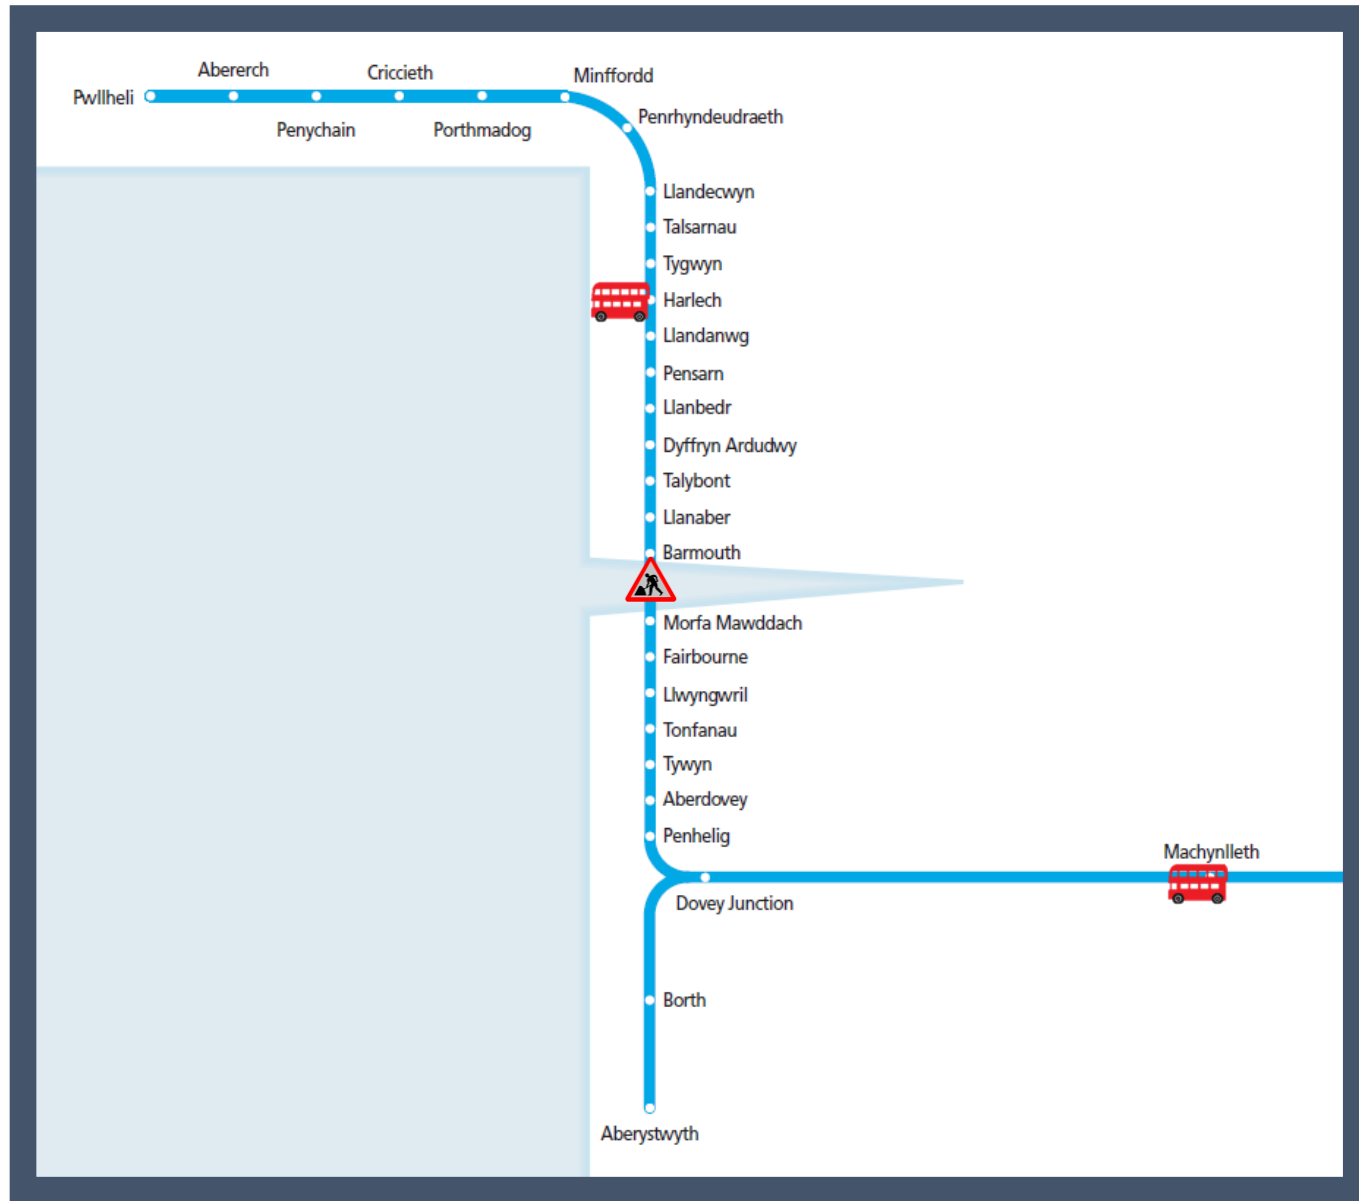

Buses replace trains between Machynlleth and Harlech

TOC affected: Transport for Wales

Key:

Engineering Works

Bus Replacement Services