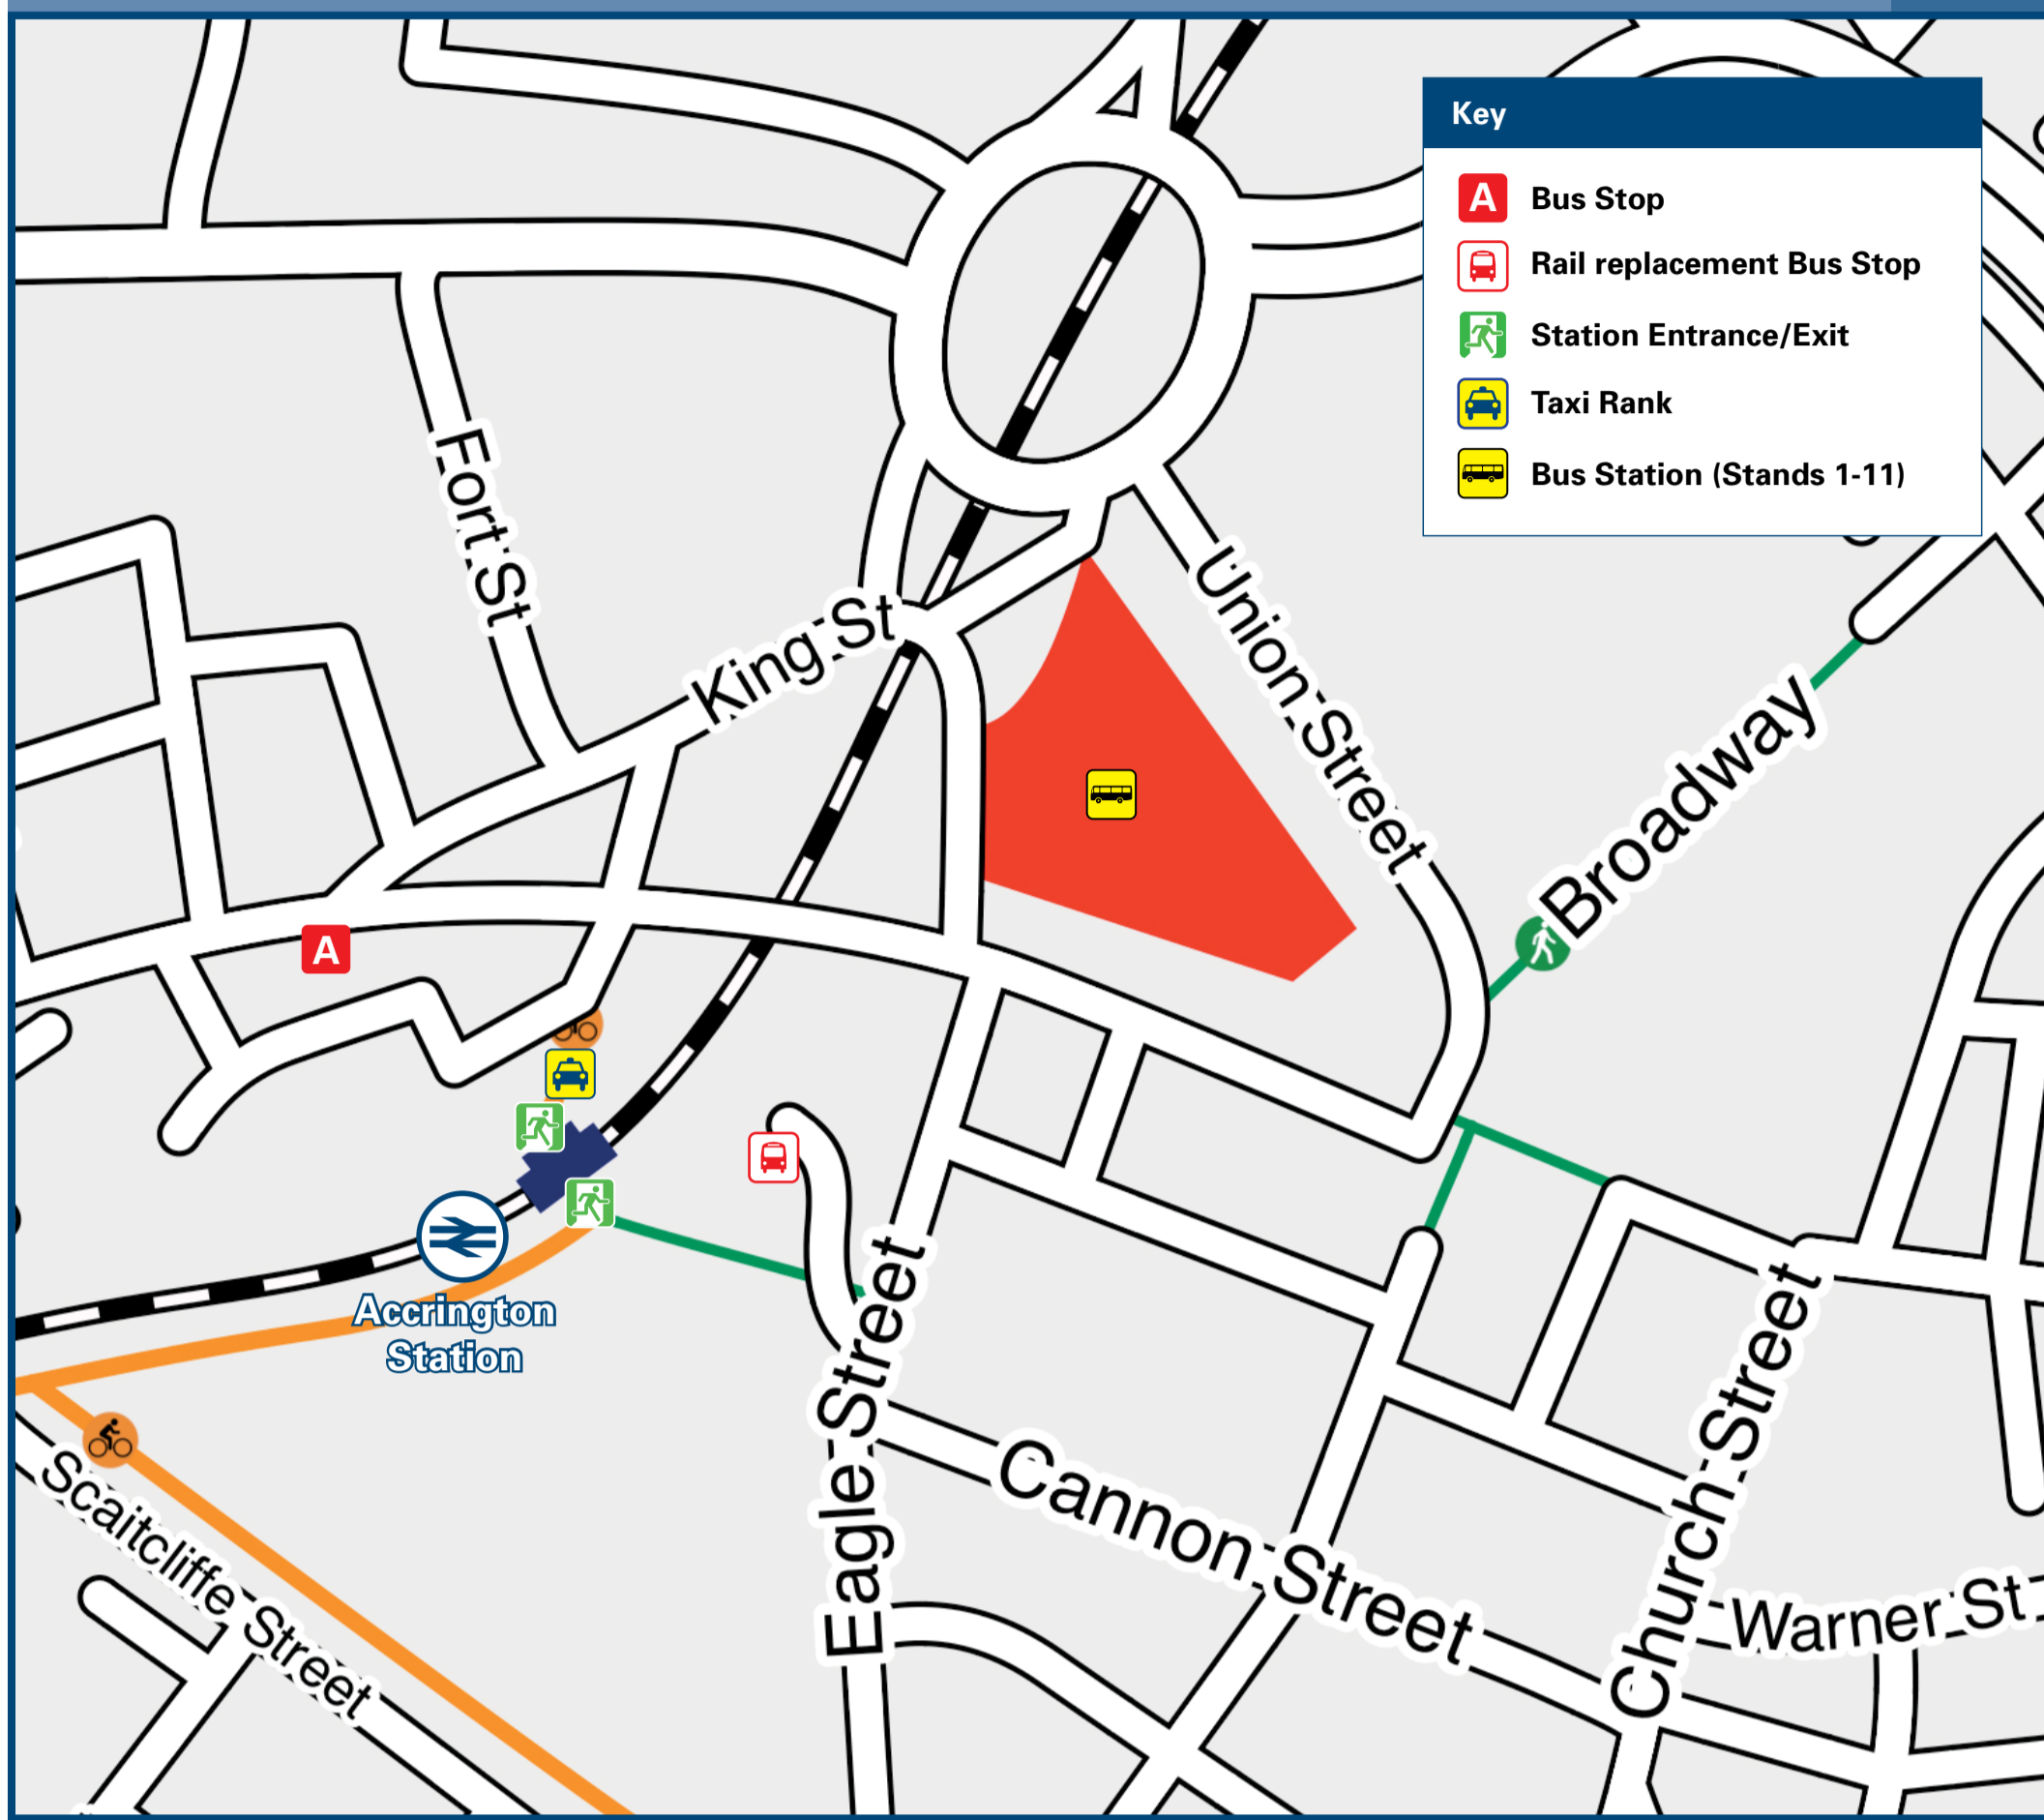

Accrington Station

Onward Travel Information

Buses and Taxis

Rail replacement buses depart from the station car park.