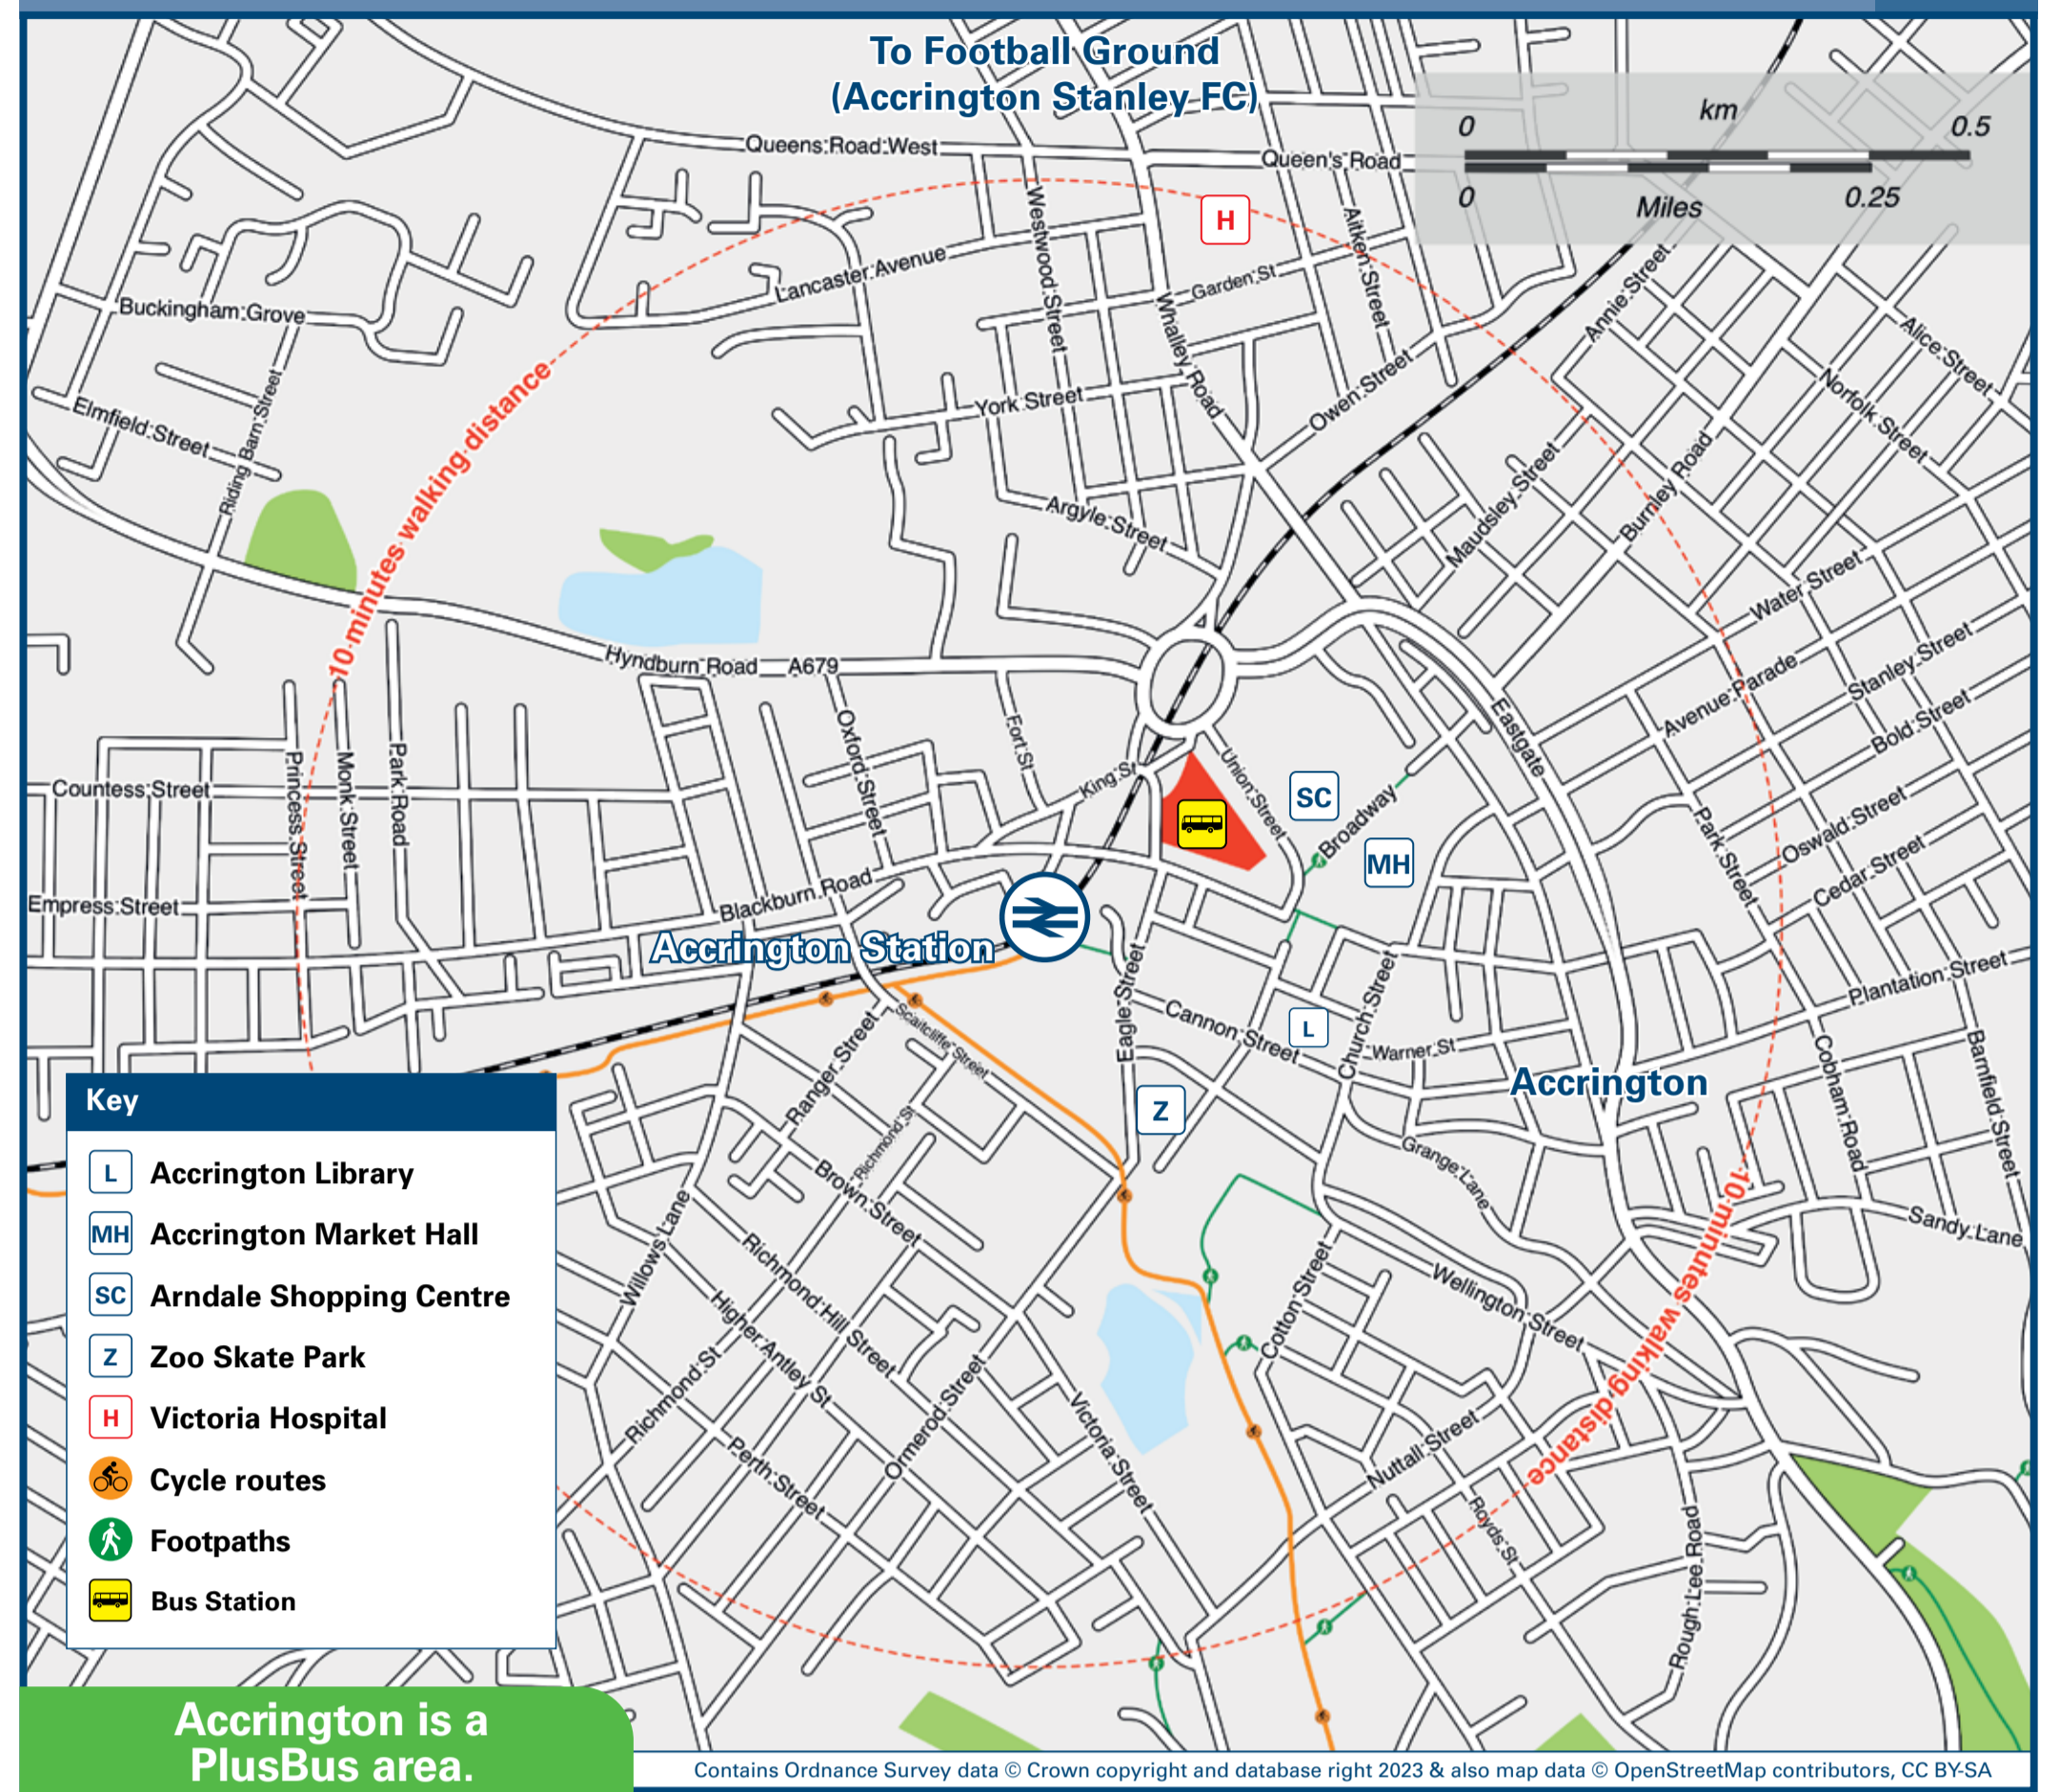

Local area map

PlusBus is a discount price 'bus pass' that you buy with your train ticket. It gives you unlimited bus travel around your chosen town, on participating buses. Visit www.plusbus.info

Main destinations by bus

(Data correct at December 2023)

DESTINATION	BUS ROUTES	BUS STOP
● Accrington Stanley FC (Crown Ground*)	1, 15	Bus Stn Stand 1 1
	7	Bus Stn Stand 1
● Bacup	464	Bus Stn Stand 9
● Baxenden	464	Bus Stn Stand 9
	X41	Bus Stn Stand 8
● Blackburn	6, 6A	A
	6, 6A	Bus Stn Stand 3
● Burnley	9, M1	Bus Stn Stand 5
	1, 6, 6A	A
● Church	1	Bus Stn Stand 1 1
	5, 8	Bus Stn Stand 6
	6, 6A	Bus Stn Stand 3
● Clayton-le-Moors	1, 15	Bus Stn Stand 1 1
	7	Bus Stn Stand 1
● Clitheroe	15	Bus Stn Stand 1 1
● Dill Hall (Accrington)	2, 5, 8	Bus Stn Stand 6
● Edenfield	X41	Bus Stn Stand 8
● Fern Gore (Accrington)	4B, 11	Bus Stn Stand 7
	8	Bus Stn Stand 6
● Great Harwood	7	Bus Stn Stand 1
	15	Bus Stn Stand 1 1
● Hapton	9, M1	Bus Stn Stand 5

DESTINATION	BUS ROUTES	BUS STOP
● Haslingden	464	Bus Stn Stand 9
	X41	Bus Stn Stand 8
● Helmshore	X41	Bus Stn Stand 8
● Hillock Vale (Accrington)	9, M1	Bus Stn Stand 5
● Huncoate	9, M1	Bus Stn Stand 5
● Intack	6, 6A	A
	6, 6A	Bus Stn Stand 3
● Knuzden Brook	6, 6A	A
	6, 6A	Bus Stn Stand 3
● Network 65 Business Park	9	Bus Stn Stand 5
	1, 6, 6A	A
	1	Bus Stn Stand 1 1
● Oswaldtwistle	4, 4B	Bus Stn Stand 7
	5, 8	Bus Stn Stand 6
	6, 6A	Bus Stn Stand 3
● Padiham	M1	Bus Stn Stand 5
● Peel Bank (Hyndburn Road)	2, 8	Bus Stn Stand 6
● Ramsbottom	X41	Bus Stn Stand 8
● Rawtenstall	464	Bus Stn Stand 9
	7	Bus Stn Stand 1
● Rishton	15	Bus Stn Stand 1 1
● Rising Bridge	464	Bus Stn Stand 9
	X41	Bus Stn Stand 8

DESTINATION	BUS ROUTES	BUS STOP
● Rochdale	464	Bus Stn Stand 9
● Shuttleworth (Peel Brow)	X41	Bus Stn Stand 8
● Spring Hill	4, 4B	Bus Stn Stand 7
	5, 8	Bus Stn Stand 6
● Victoria Hospital (Accrington)#	1	Bus Stn Stand 1 1
	7	Bus Stn Stand 1
● Waterfoot	464	Bus Stn Stand 9
● Whalley	15	Bus Stn Stand 1 1
● Whitworth	464	Bus Stn Stand 9

Notes

- **PlusBus** destination, please see below for details.
- For bus times and days of operation please see bus station or bus stop timetables or contact Traveline on 0871 200 22 33.
- Plusbus tickets are valid in the Accrington, Blackburn & Darwen Plusbus zone only on The Blackburn Bus Company, The Burnley Bus Company, Rosso, Stagecoach buses and all Lancashire County Council tendered services only.
- ⚡ Direct trains operate to this destination from this station.
- ⚡ Change trains at Blackburn for Clitheroe and Whalley stations.
- # It's a 15 minutes walk to the Victoria Hospital and a 20 minutes walk to the Wham Stadium (Accrington Stanley FC), see Local area map for directions from this station or take a bus or taxi.
- The Wham Stadium.

Taxis

Accrington station is served by a taxi rank or cab office. Check availability before travelling, and pre-book if necessary. Please consider using the following local operators: (Inclusion of this number doesn't represent any endorsement of the taxi firm)

Adams Taxis 01254 399 099	A & B Taxis 01254 233 333	Arrow Taxis 01254 872 777