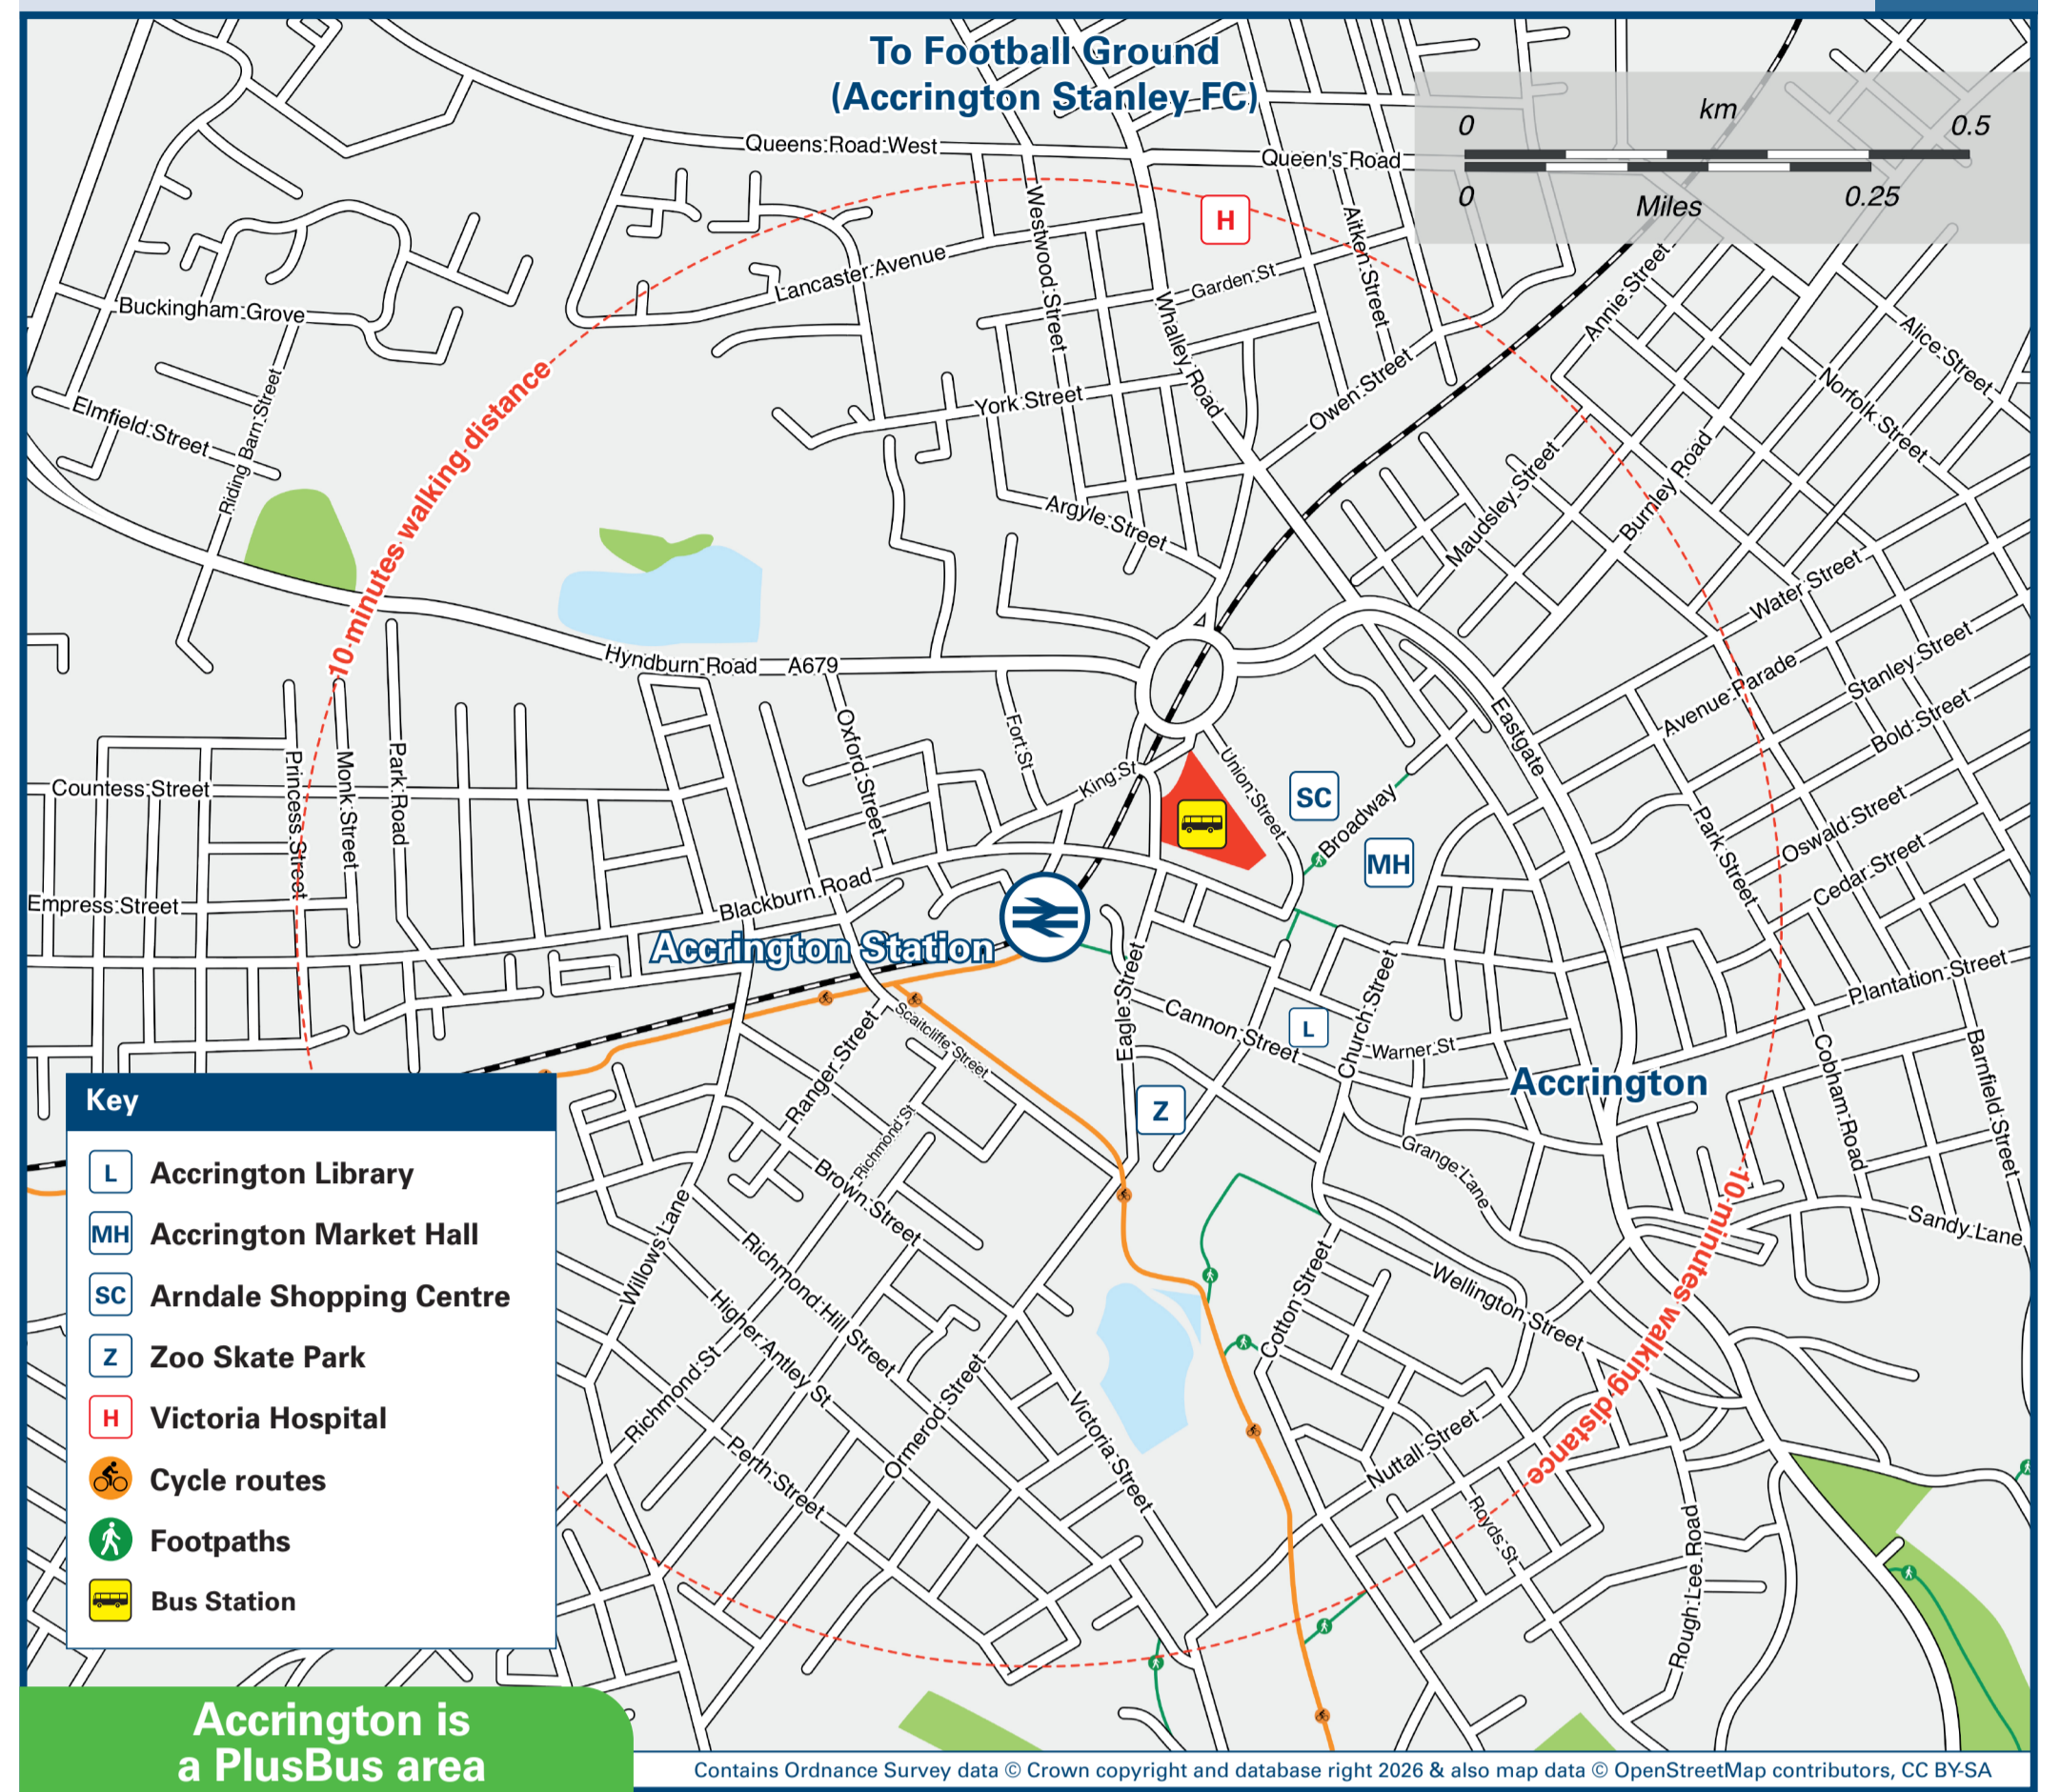

Local area map

Accrington is a PlusBus area

Add PlusBus to your train ticket—now available on eTicket from leading rail ticketing apps—for unlimited bus travel in the PlusBus zone in your destination town or city. Visit www.plusbus.info

Main destinations by bus

(Data correct at February 2026)

DESTINATION	BUS ROUTES	BUS STOP
● Accrington Stanley FC (Crown Ground*)	15	Bus Stn Stand 6
	7	Bus Stn Stand 1
● Bacup	464	Bus Stn Stand 9
● Baxenden	464	Bus Stn Stand 9
	X41	Bus Stn Stand 8
	6, 6A, 59	A
● Blackburn	7	Bus Stn Stand 1
	6, 6A	Bus Stn Stand 8
	59	Bus Stn Stand 10
● Burnley	9#, M1	Bus Stn Stand 5
	6, 6A, 59	A
● Church	6, 6A	Bus Stn Stand 8
	59	Bus Stn Stand 10
● Clayton-le-Moors	15	Bus Stn Stand 6
	7	Bus Stn Stand 1
● Clitheroe	15	Bus Stn Stand 6
● Dill Hall (Accrington)	15	Bus Stn Stand 6
● Edenfield	X41	Bus Stn Stand 8
● Great Harwood	7	Bus Stn Stand 1
	15	Bus Stn Stand 6
● Hapton	9#, M1	Bus Stn Stand 5

DESTINATION	BUS ROUTES	BUS STOP
● Haslingden	464	Bus Stn Stand 9
	X41	Bus Stn Stand 8
● Hillock Vale (Accrington)	9#, M1	Bus Stn Stand 5
● Huncoat	9#, M1	Bus Stn Stand 5
● Intack	6, 6A	A, Bus Stn Stand 8
● Knuzden Brook	6, 6A	A, Bus Stn Stand 8
● Network 65 Business Park	9#	Bus Stn Stand 5
	6, 6A, 59	A
● Oswaldtwistle	6, 6A	Bus Stn Stand 8
	59	Bus Stn Stand 10
● Padiham	M1	Bus Stn Stand 5
● Ramsbottom	X41	Bus Stn Stand 8
● Rawtenstall	464	Bus Stn Stand 9
	7	Bus Stn Stand 1
● Rishton	15	Bus Stn Stand 6
● Rising Bridge	464	Bus Stn Stand 9
	X41	Bus Stn Stand 8
● Rochdale	464	Bus Stn Stand 9
● Royal Blackburn Hospital	59	A, Bus Stn Stand 10
● Shuttleworth (Peel Brow)	X41	Bus Stn Stand 8

DESTINATION	BUS ROUTES	BUS STOP
● Victoria Hospital (Accrington)	15	Bus Stn Stand 6
	7	Bus Stn Stand 1
● Waterfoot	464	Bus Stn Stand 9
● Whalley	15	Bus Stn Stand 6
● Whitworth	464	Bus Stn Stand 9

Notes

- PLUSBUS destination, please see below for details. Bus routes 6, 7, 59, 464, M1 and X41 run daily services. Bus routes 6A & 15 run services on Mondays to Saturdays, only. No Sunday services. For bus times and days of operation please contact TraveLine on www.traveline.info or call: 0871 200 22 33
- Direct trains operate to this destination from this station.
- Change trains at Blackburn for Clitheroe and Whalley stations.
- It's a 15 minutes walk from this station to the Victoria Hospital and a 20 minutes walk to the Wham Stadium, see Local area map for directions or take a bus or taxi.
- Crown Ground is known as The Wham Stadium, alight bus at The Crown Public House for Accrington Stanley FC.
- # Bus route 9 runs early morning and evening peak journeys Mondays to Fridays only to this destination.

Taxis

Accrington station is served by a taxi rank or cab office. Check availability before travelling, and pre-book if necessary. Please consider using the following local operators: (Inclusion of this number doesn't represent any endorsement of the taxi firm)

Adams Taxis
01254 399 099

Max Cabs
01254 555 555

Central Taxis
01254 382 111

Further information about all onward travel