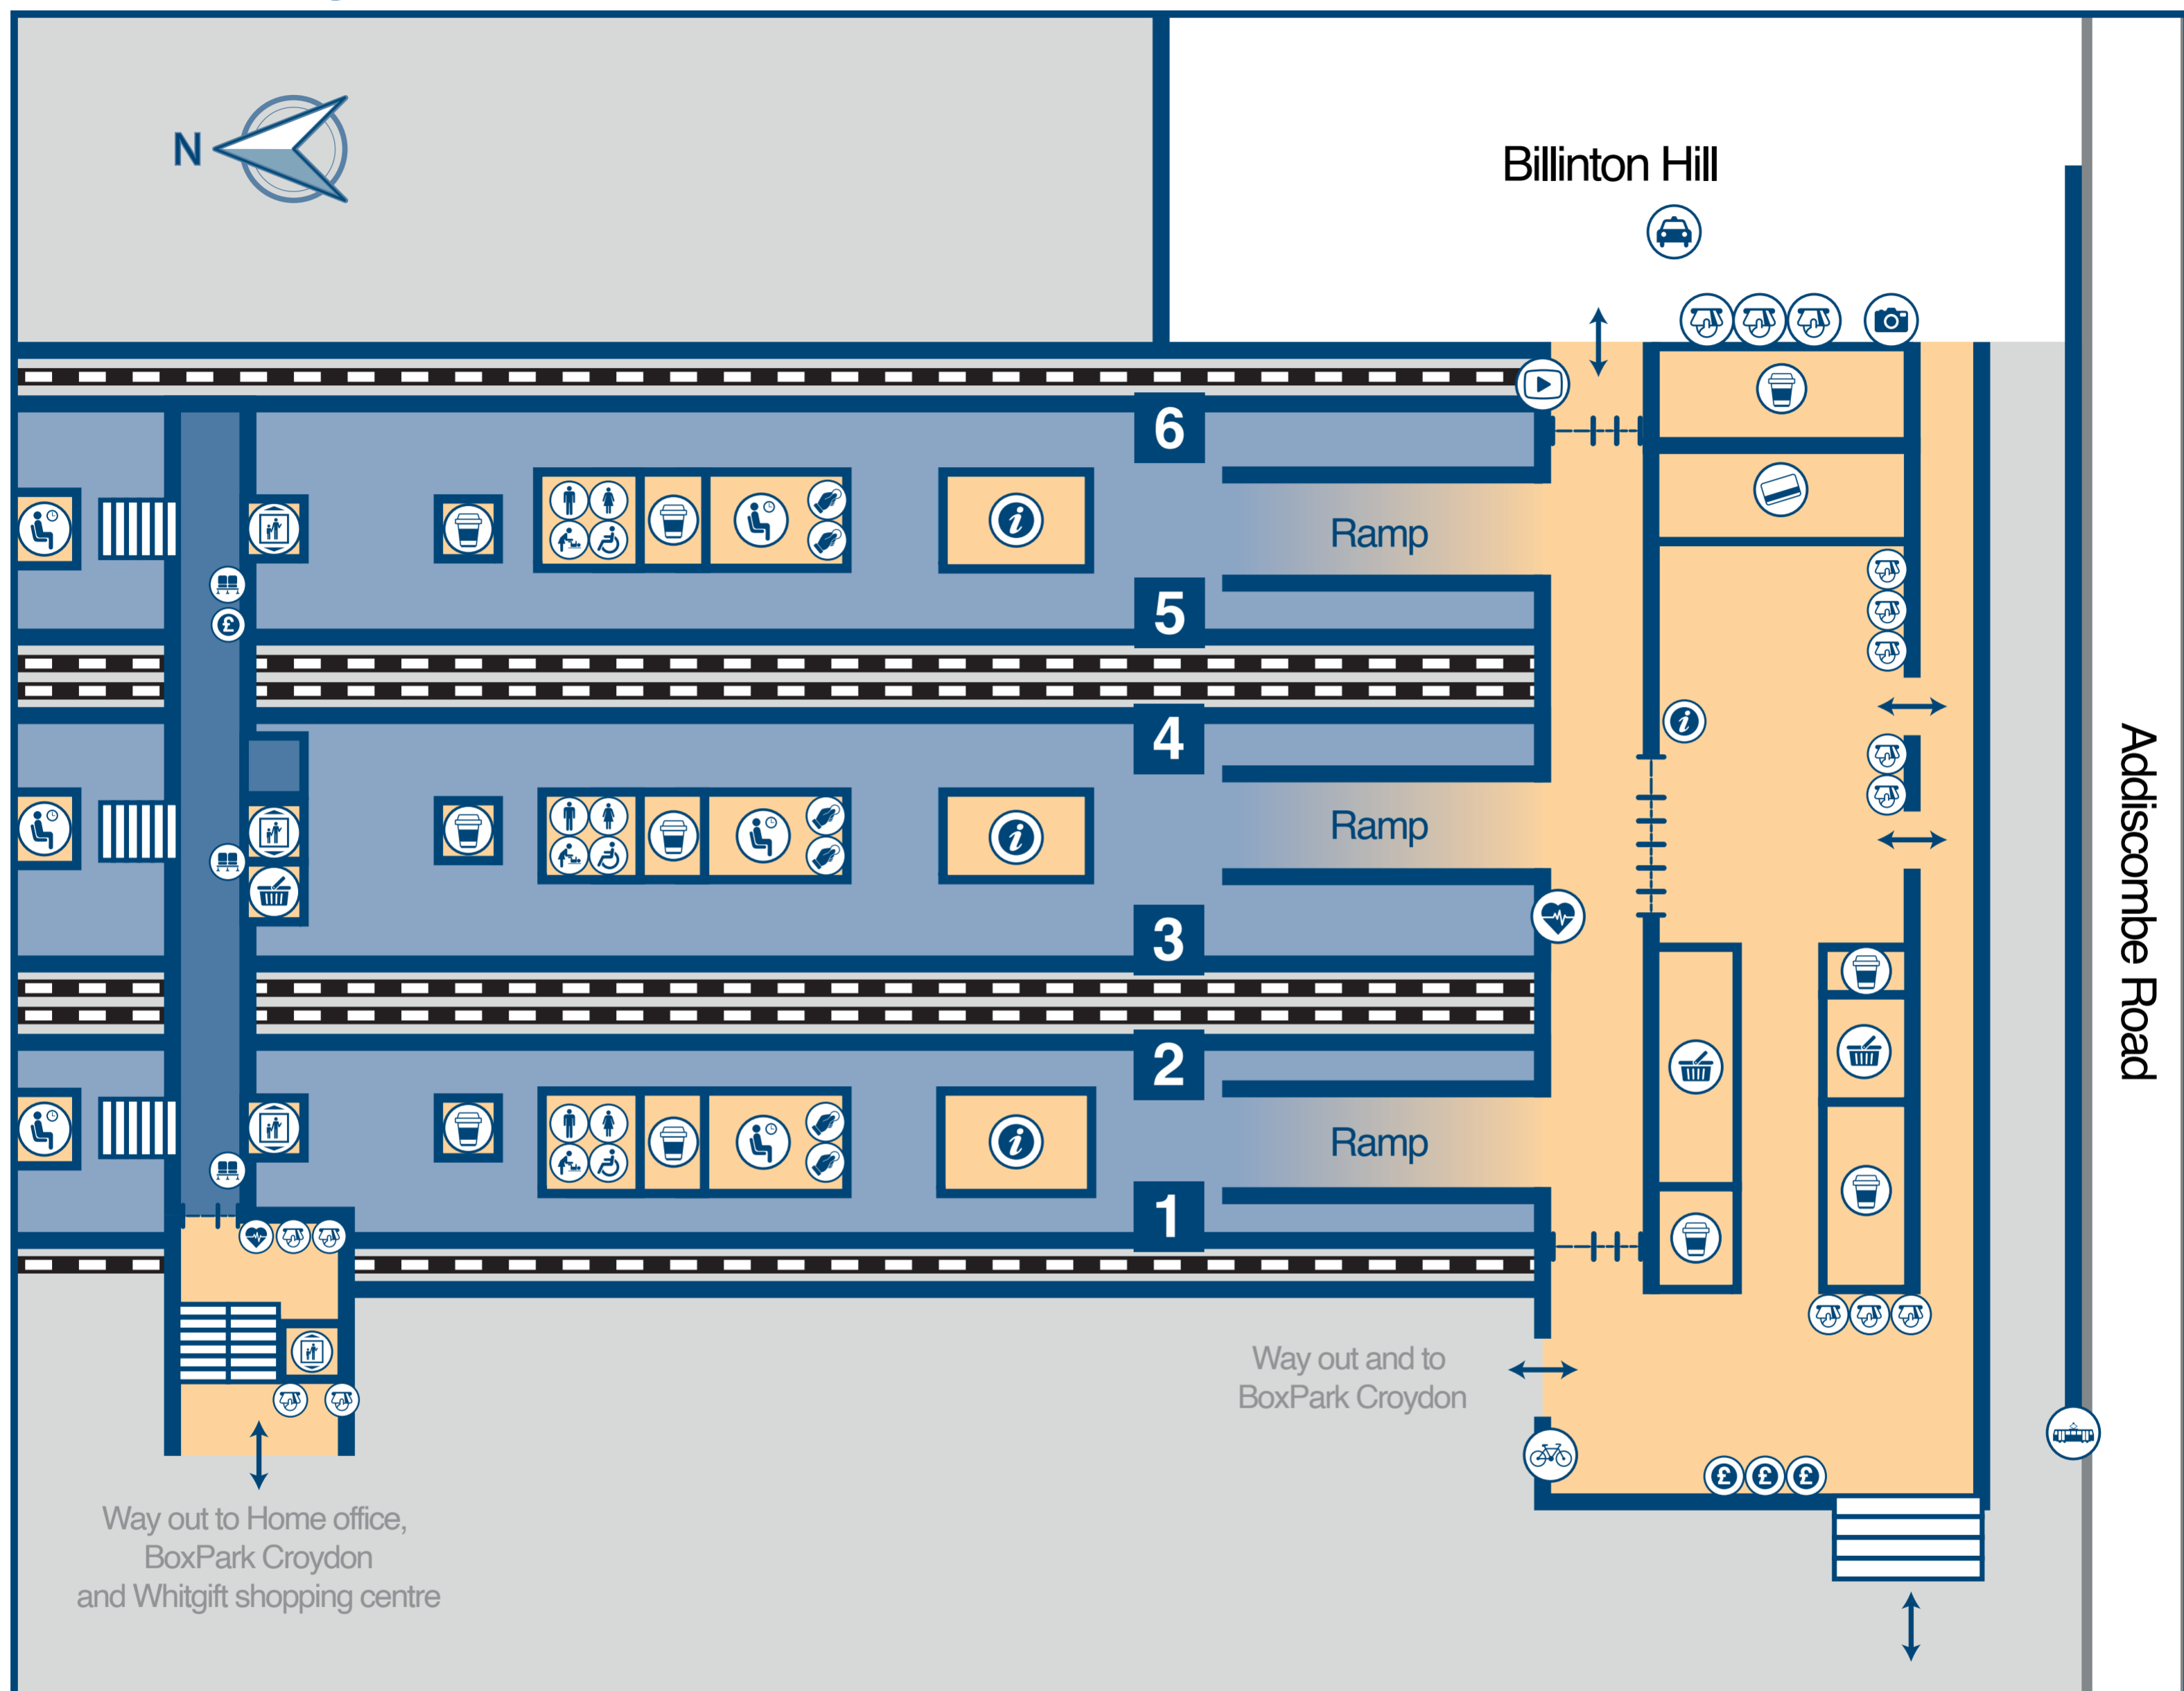

East Croydon Station Plan

Key	1 6 Platforms 1-6	Defibrillator	Lift	Taxi Rank	Vending Machine
	Accessible Toilet	Entrance / Exit	Male Toilet	Ticket Machine	Video Help Point
	Baby Change	Female Toilet	Photobooth	Ticket Office	Waiting Room
	Cash Machine	Food/Drink	Retail Unit	Tram	
	Cycle Rack	Help Point	Seats	Travel Information	