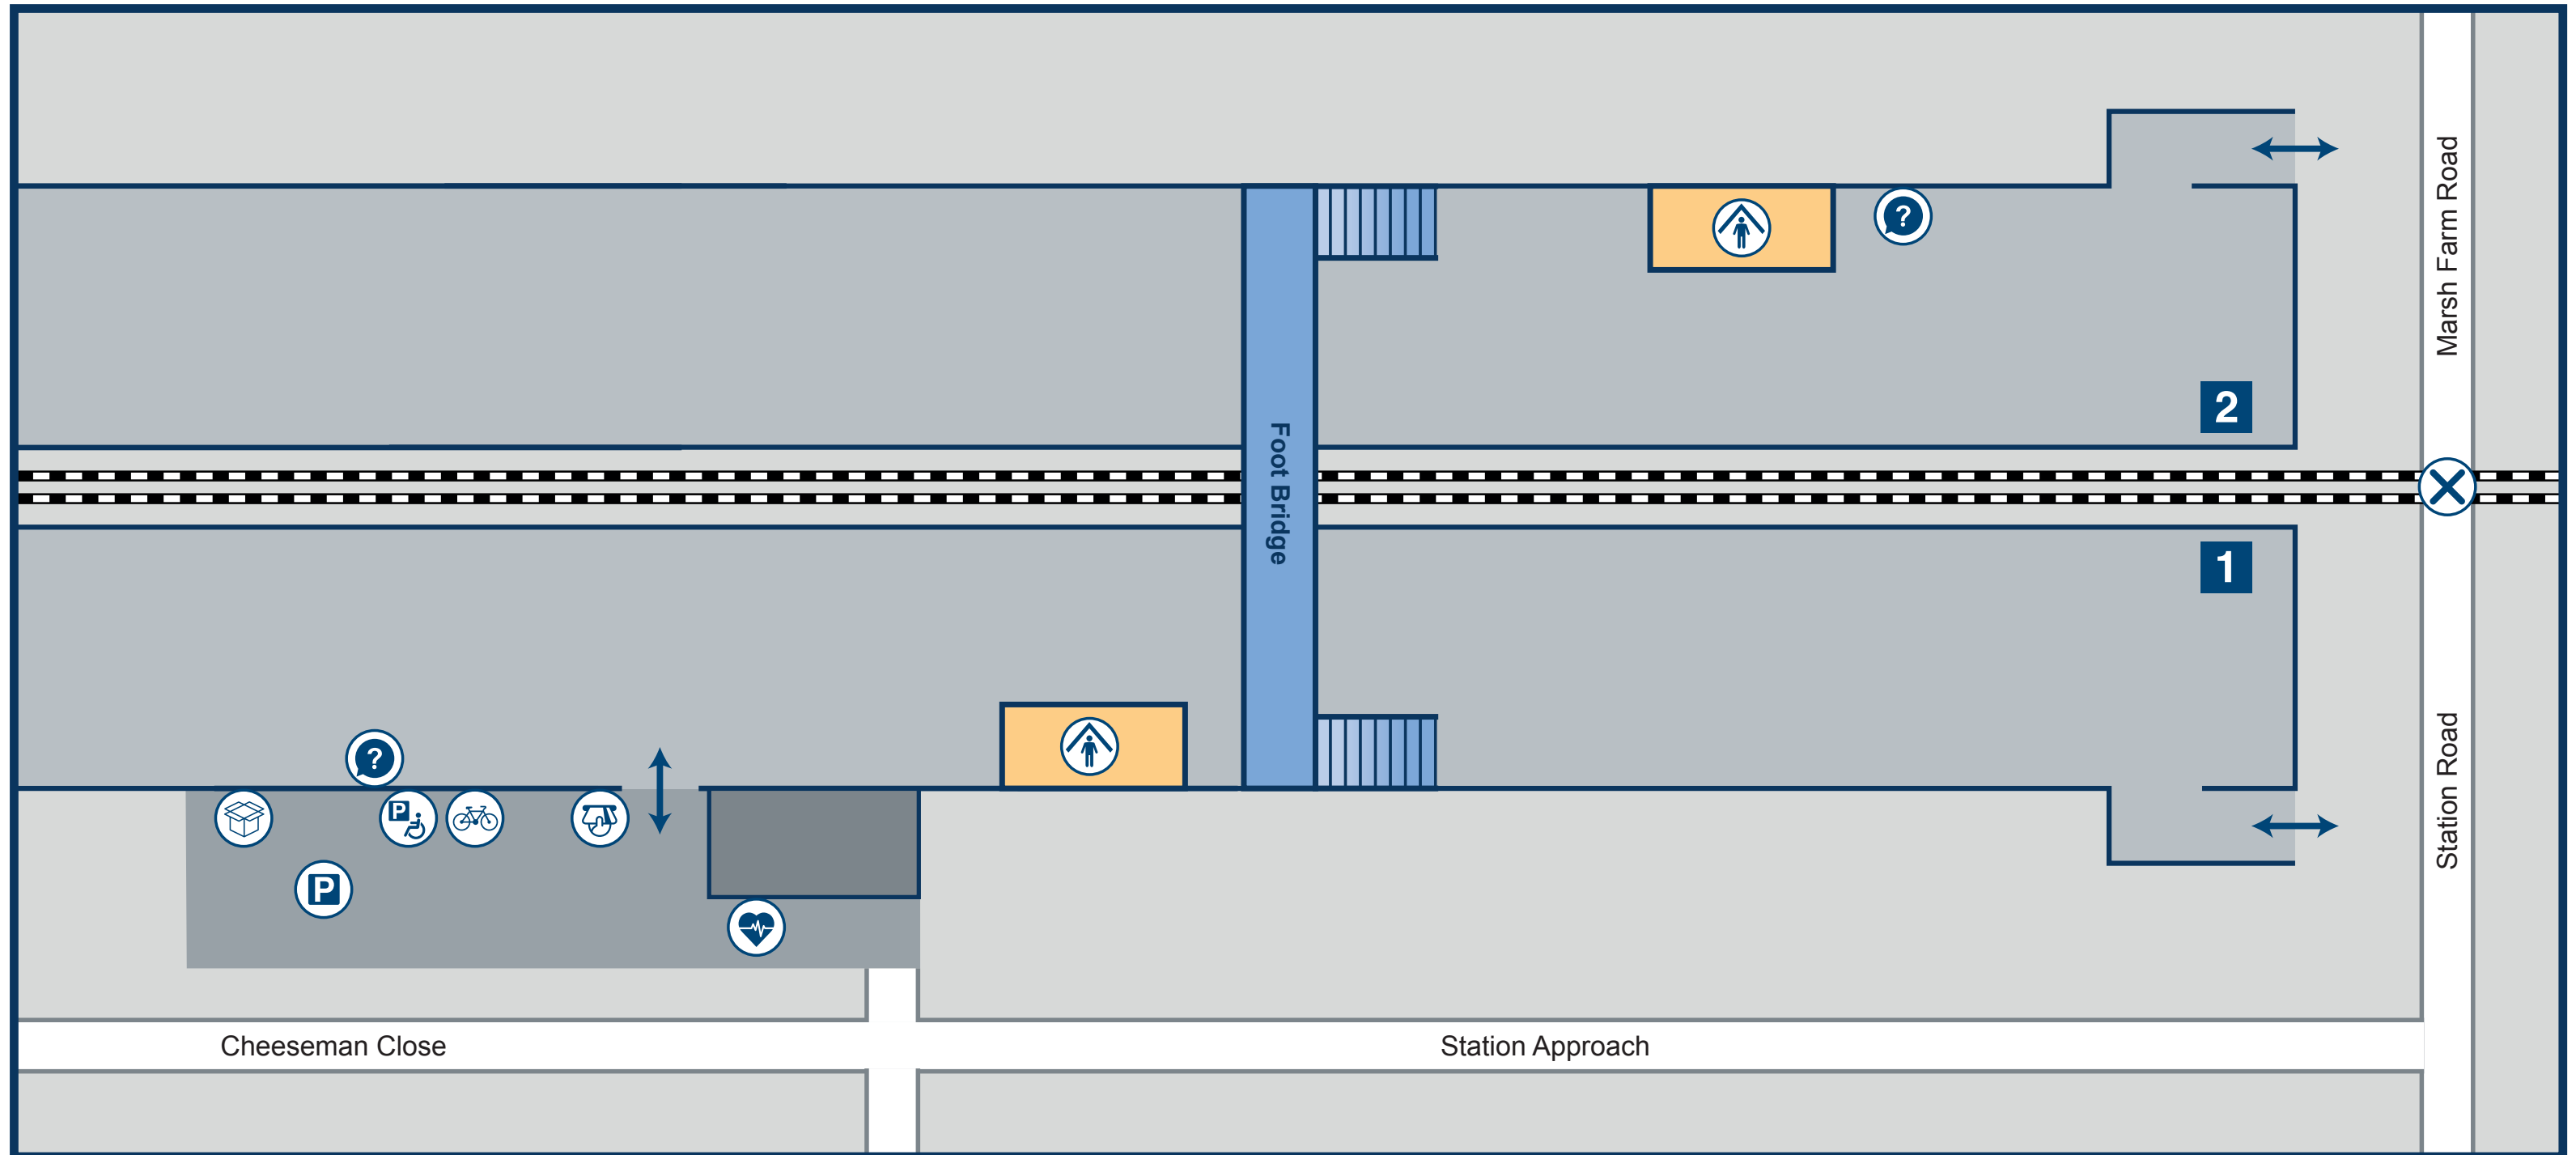

Minster Station Plan

Key	Car Park	Disabled Parking	Level Crossing	Ticket Machine
	Cycle Rack	Entrance / Exit	Platform	Shelter
	Defibrillator	Help Point		