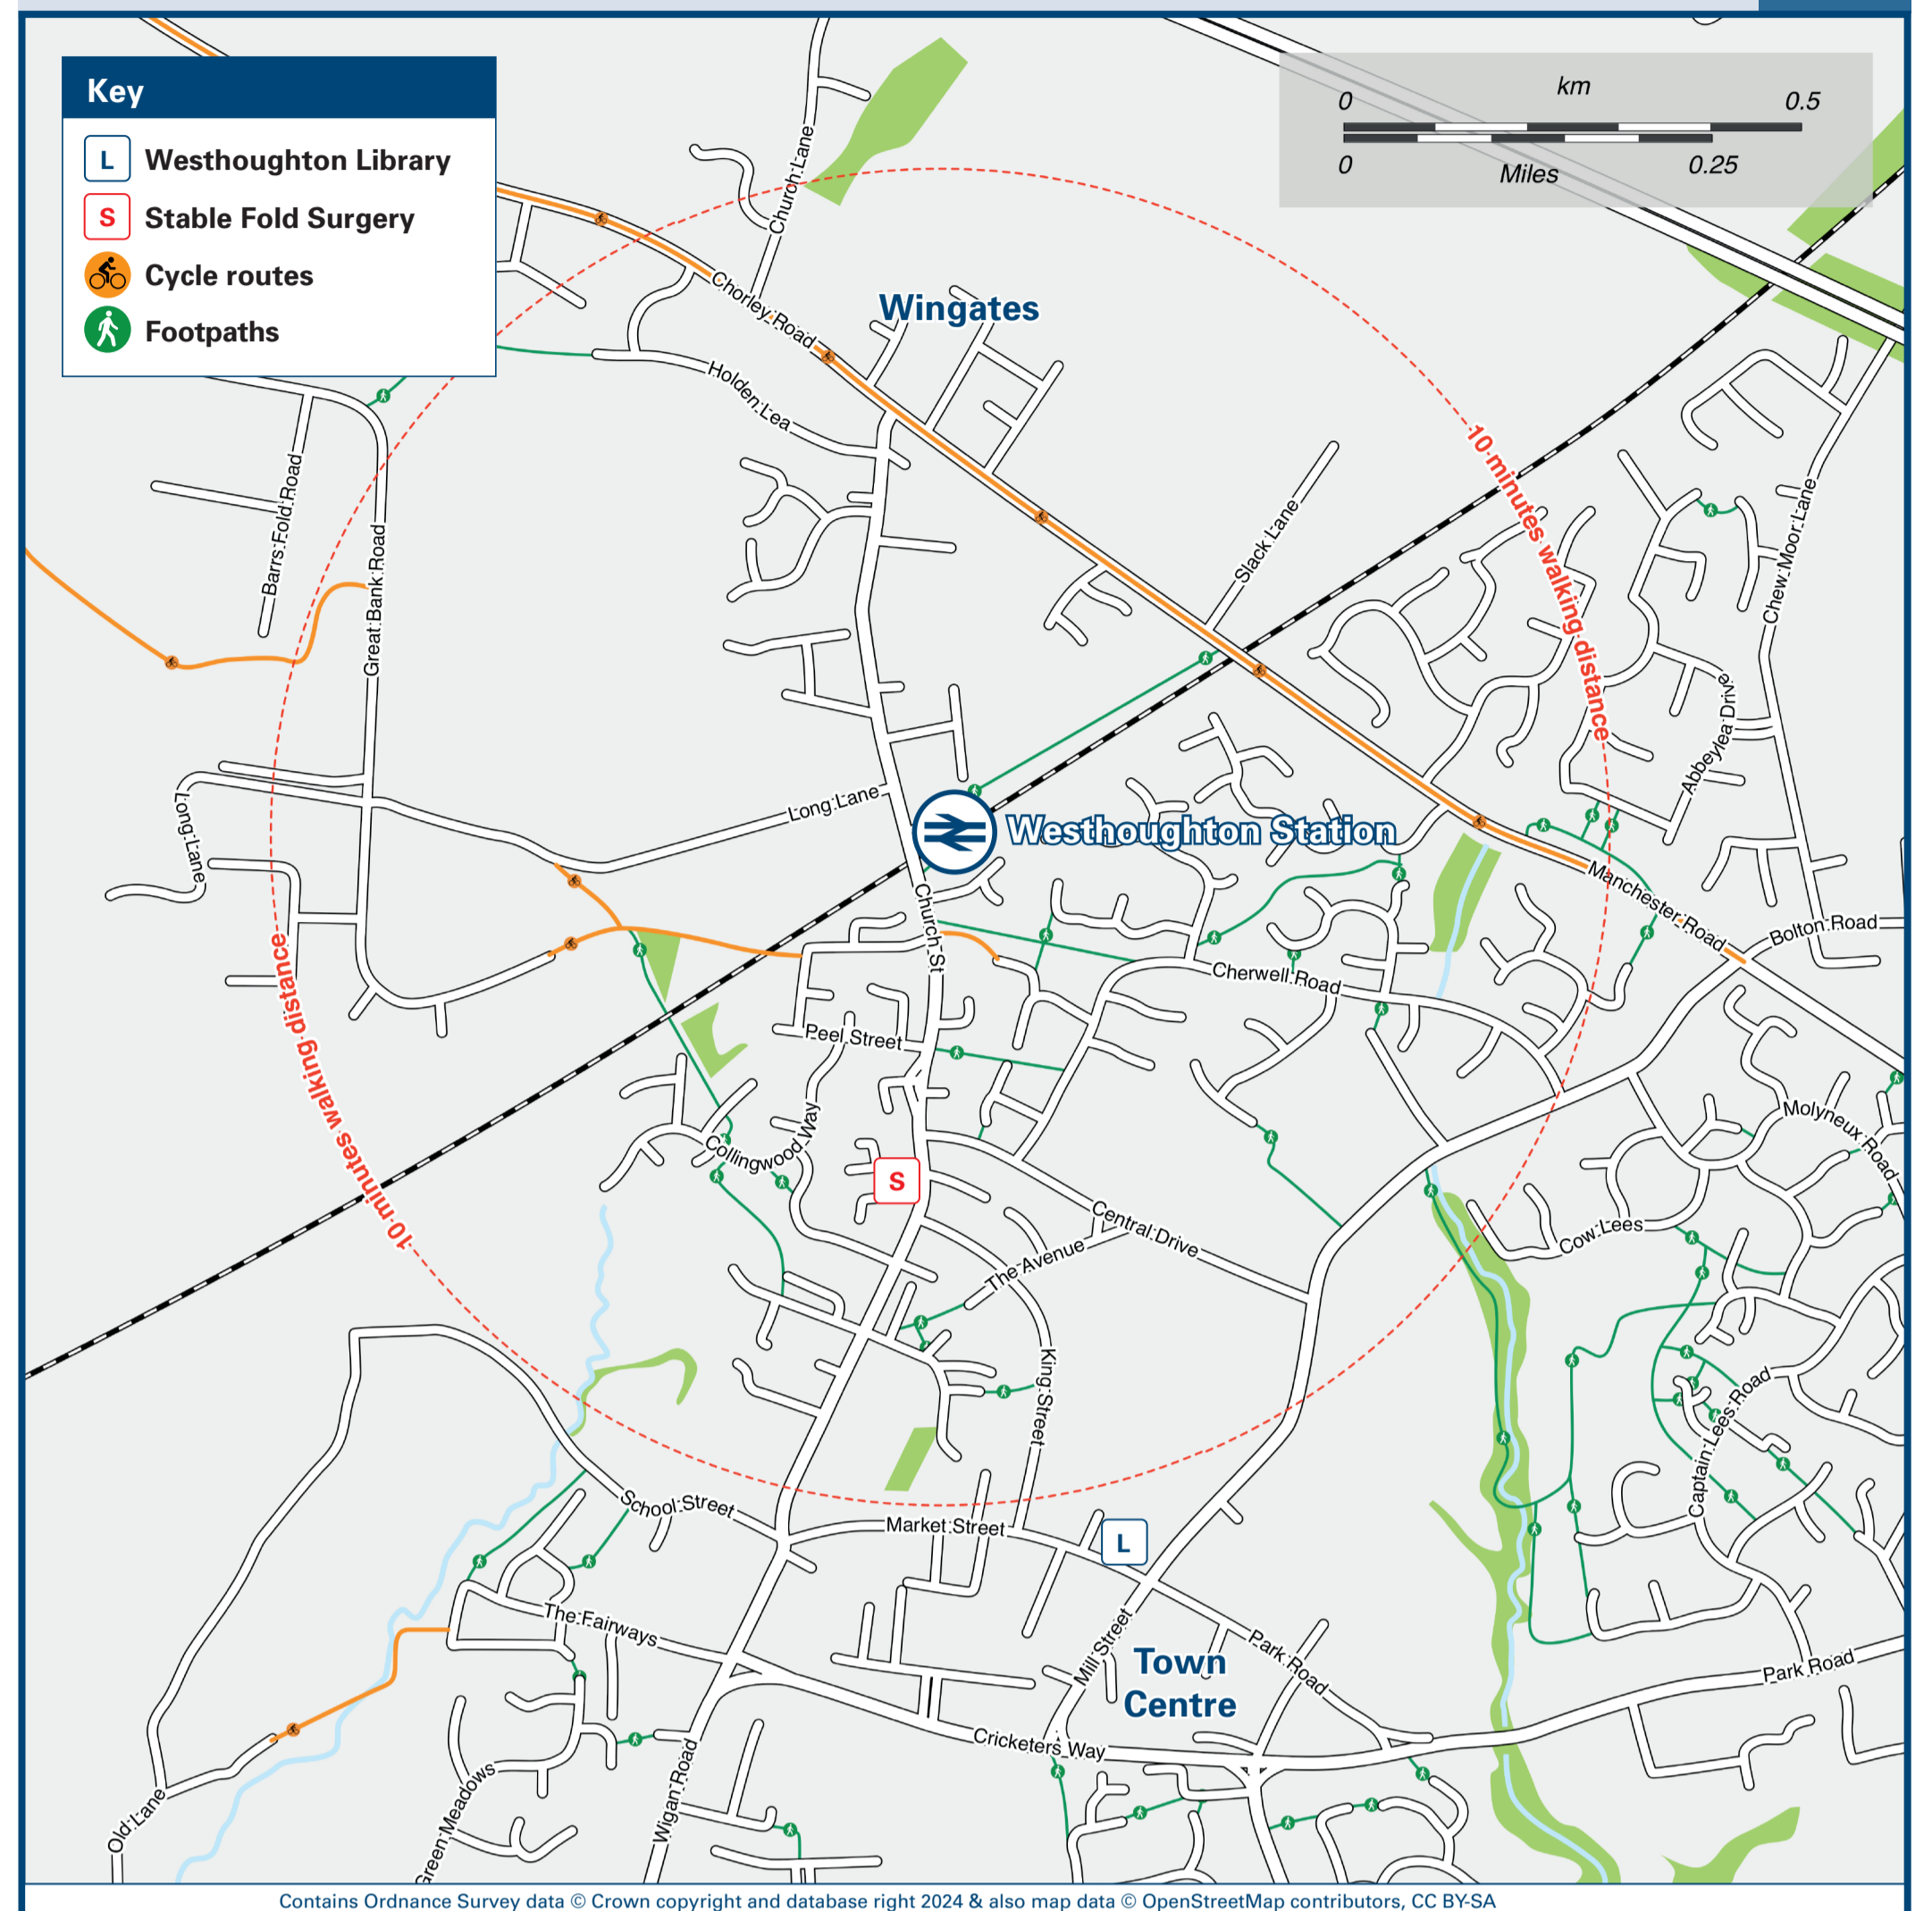

Local area map

Main destinations by bus

(Data correct at February 2026)

DESTINATION	BUS ROUTES	BUS STOP
Atherton	516	B, C
Blackrod	521	A, D
Bolton (Interchange)	520	B, C
Brazley (Chorley New Road)	516	A, D
Chequerbent (Park Road)	521	B, C
Chew Moor	520	B, C
Daisy Hill (Church)	516	B, C
Deane	520	B, C
Farnworth	521	B, C
Horwich (Old Lord's Estate)	516	A, D
Horwich (Town Centre)	516	A, D

DESTINATION	BUS ROUTES	BUS STOP
Horwich Parkway Station	516#	A, D
Howe Bridge	516	B, C
Ladybridge	520	B, C
Leigh	516	B, C
Little Lever	521	B, C
Lostock	520	B, C
Middlebrook (Lostock Lane, for Hazel Fold Estate)	516	A, D
Middlebrook (Parklands Business Park)	516	A, D
Middlebrook (Retail & Leisure Park)	516	A, D
Moses Gate	521	B, C
New Bury	521	B, C

DESTINATION	BUS ROUTES	BUS STOP
Over Hulton	521	B, C
Royal Bolton Hospital	521	B, C
Toughsheet Community Stadium (Bolton Wanderers FC)	516	A, D
Westhoughton (Town Centre) ~	516, 520, 521	B, C
Wingates ~	516, 521	A, D

Notes

Bus routes 516 & 520 operate daily services.
Bus route 521 operates a service on Mondays to Saturdays, only. No Sundays service.
For bus times and days of operation please contact Traveline on www.traveline.info or call: 0871 200 22 33
Direct trains operate to this destination from this station.
It's a 15 minutes walk to Westhoughton town centre and a 10 minutes walk to Wingates from this station, see Local area map for directions.
~ Additional bus services operate from Westhoughton town centre, please contact Traveline for more details.
# Alight bus at the Toughsheet Community Stadium for Horwich Parkway station.

Taxis

Westhoughton station has no taxi rank or cab office. Advance booking is essential, please consider using the following local operators: (Inclusion of this number doesn't represent any endorsement of the taxi firm)

Premier Cars
01942 818 027

Star 401 Taxis
01942 810 401

Timewise Travel
01942 799 094

Further information about all onward travel

Local Cycle Info bolton.gov.uk For more information about cycle routes.	National Cycle Info walkwheelcycletrust.org.uk	Bus Times See timetable displays at bus stops. www.traveline.info 0871 200 22 33 calls cost 13p per minute plus your phone company's access charge	PlusBus plusbus.info PlusBus is a discount price 'bus pass' that you buy with your train ticket. It gives you unlimited bus travel around your chosen town, on participating buses. Visit www.plusbus.info	

National Rail Enquiries

Online nationalrail.co.uk	NRE App Free National Rail Enquiries app for iOS and Android	Social Media facebook.com/nationalrailenq @nationalrailenq	Alert Me You can sign up to Alert Me messages on the National Rail Enquiries website where you can receive train and platform notifications directly to your smart phone. nationalrail.co.uk/alertme	Contact Centre 03457 48 49 50 Calls cost no more than calls to geographic numbers (01 or 02) and may be recorded.	PlusBike nationalrail.co.uk/plusbike For more information.