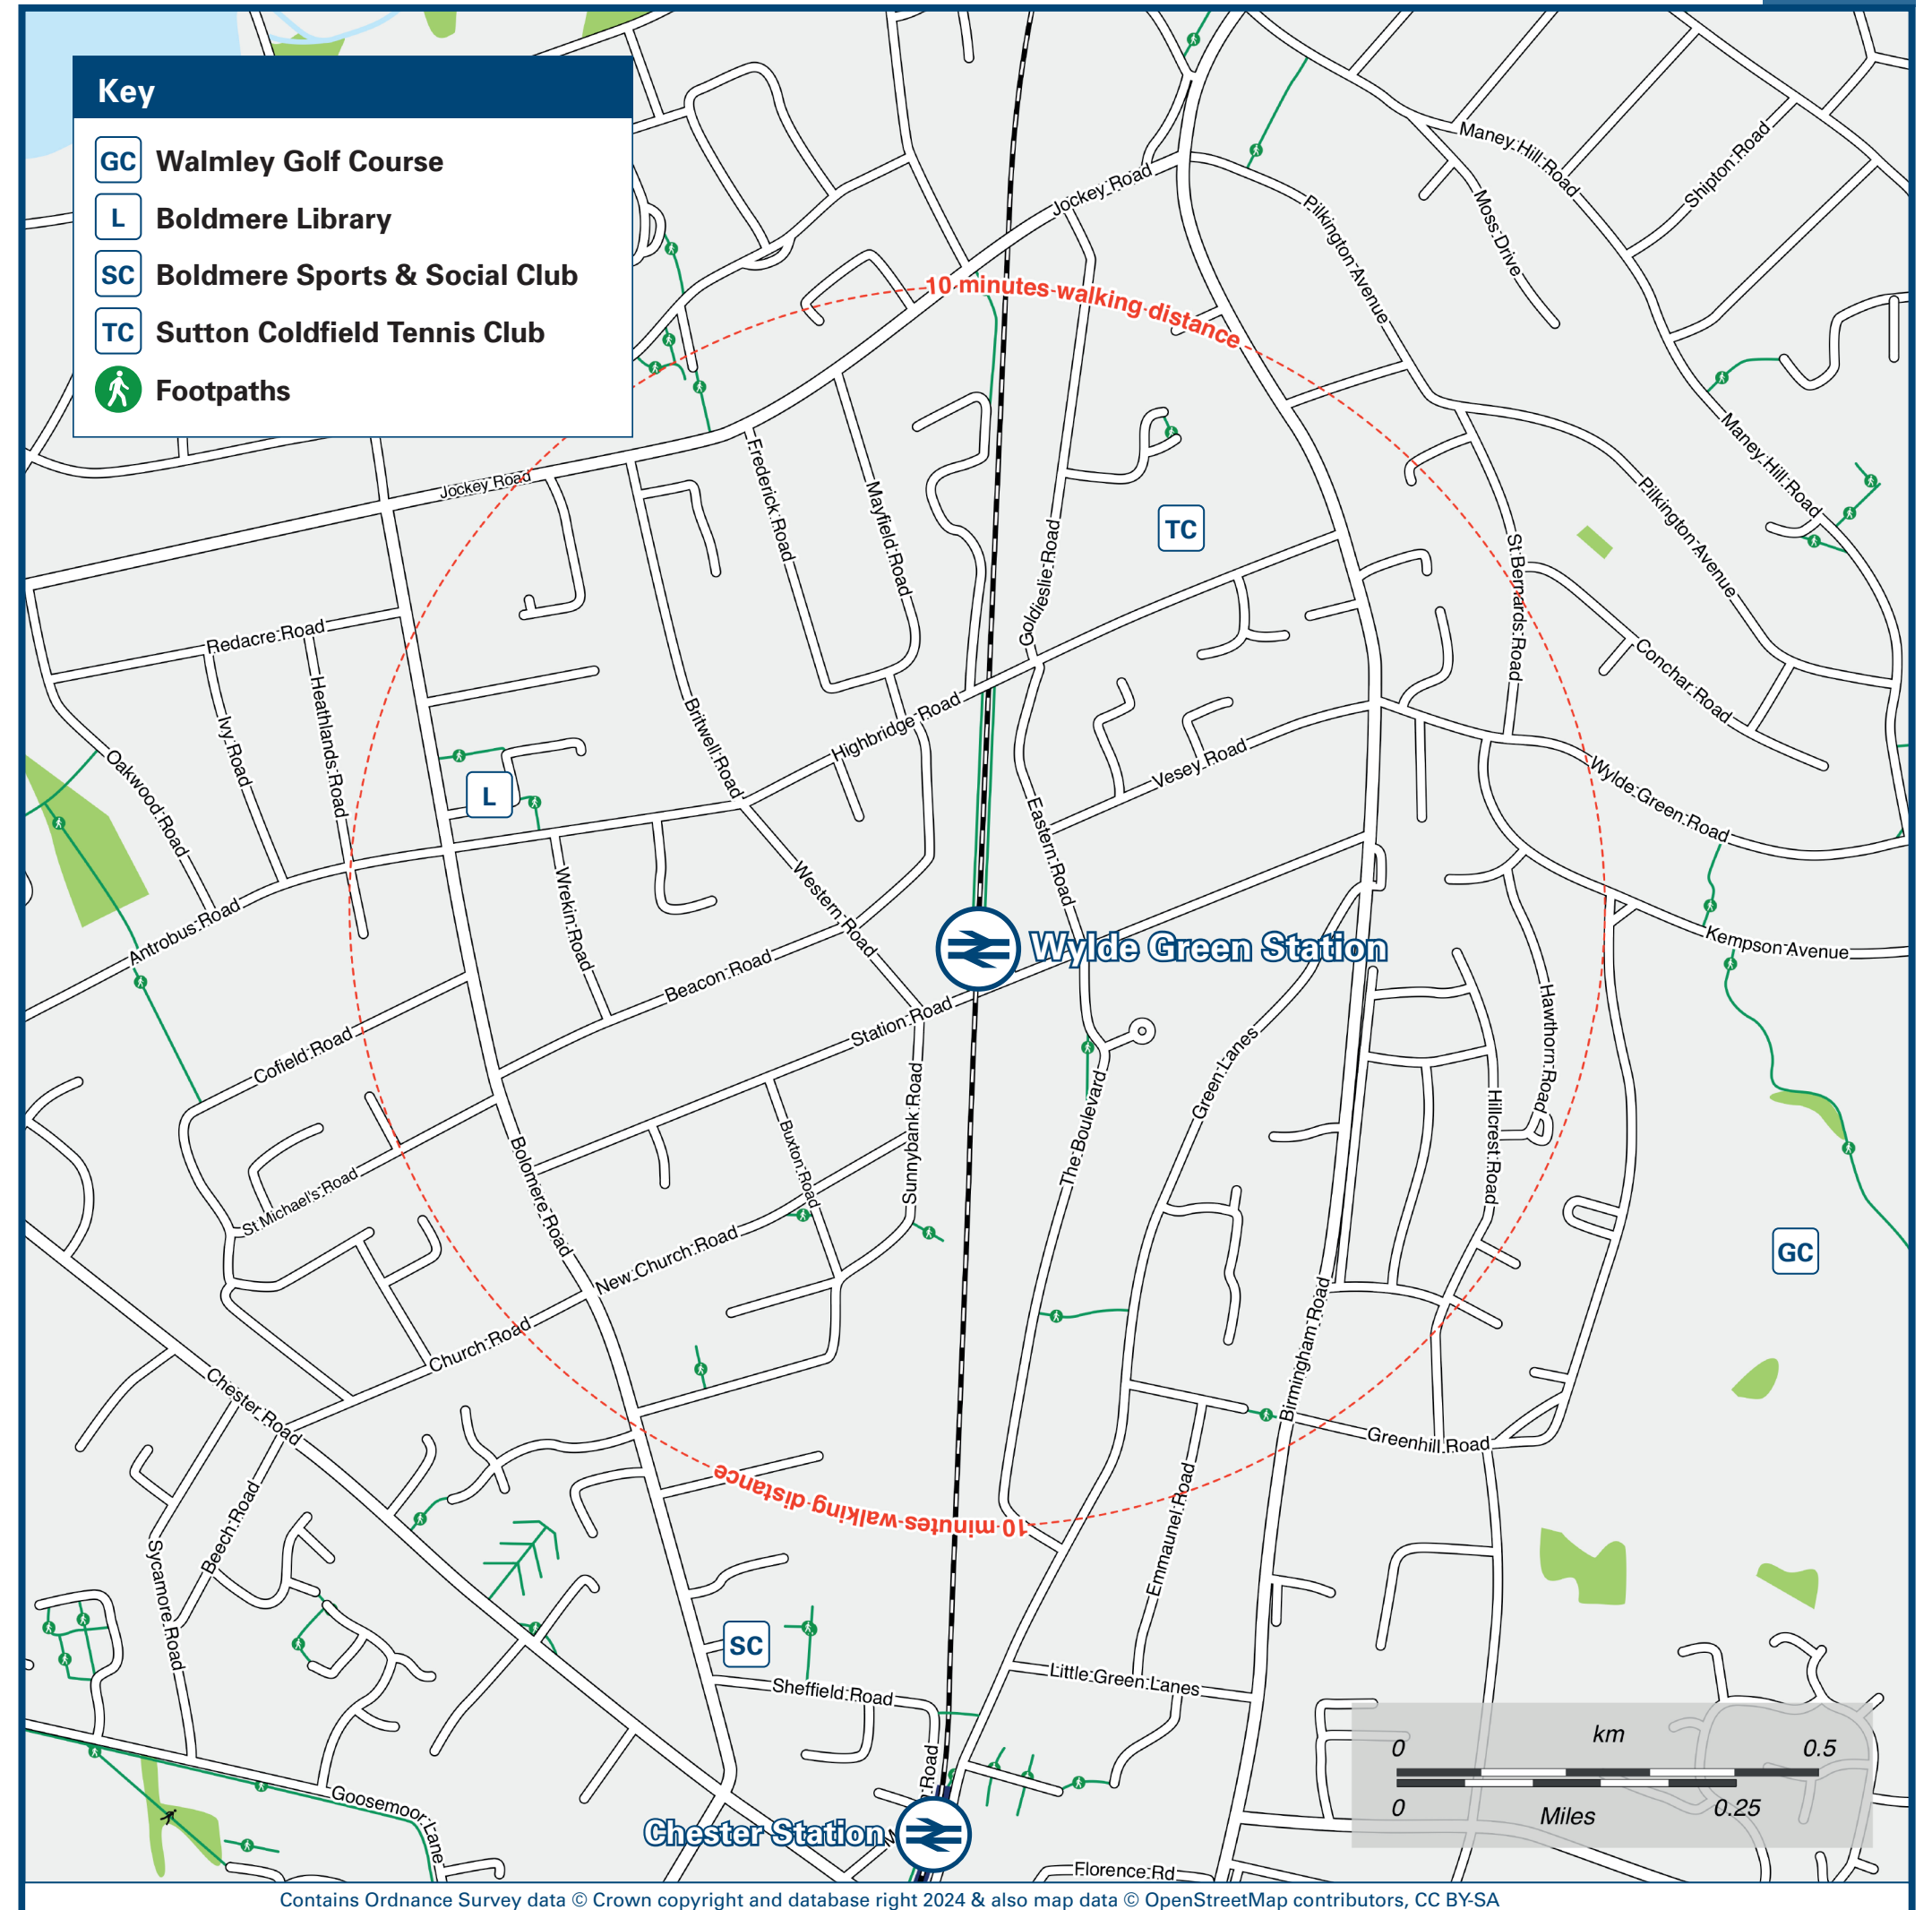

Wylde Green Station

Onward Travel Information

Buses

Rail replacement buses/coaches will collect from the station front.

Local area map

Main destinations by bus

(Data correct at July 2024)

DESTINATION	BUS ROUTES	BUS STOP
Aston University	110, X3, X4, X5	B
Birmingham City Centre	110, X3, X4, X5	B
Boldmere	110, X3, X4, X5	A
Erdington (Six Ways)	110, X3, X4, X5	B
Falcon Lodge	X4	A
Fazeley	110	A
Four Oaks	X3, X5	A
Good Hope Hospital	110, X4	A
Gravelly Hill	110, X3, X4, X5	B

DESTINATION	BUS ROUTES	BUS STOP
Hill Hook (Direct trains to Blake St Station)	X3	A
Lichfield	X3	A
Mere Green	X3, X5	A
Mile Oak	110	A
Reddicap Heath	X4	A
Roughley	X5	A
Shenstone	X3	A
Sutton Coldfield	110, X3, X4, X5	A
Tamworth	110	A

DESTINATION	BUS ROUTES	BUS STOP
Ventura Park (Tamworth)	110	A
Whitehouse Common	110, X4	A
Yenton	110, X3, X4, X5	B

Notes

Bus routes 110, X4 and X5 run daily, Mondays to Sundays.
 Bus route X3 runs a Mondays to Saturdays service, only. No Sunday service.
 For bus times and days of operation please see bus stop timetables or contact Network West Midlands, or Traveline.
 Direct trains operate to this destination from this Station.