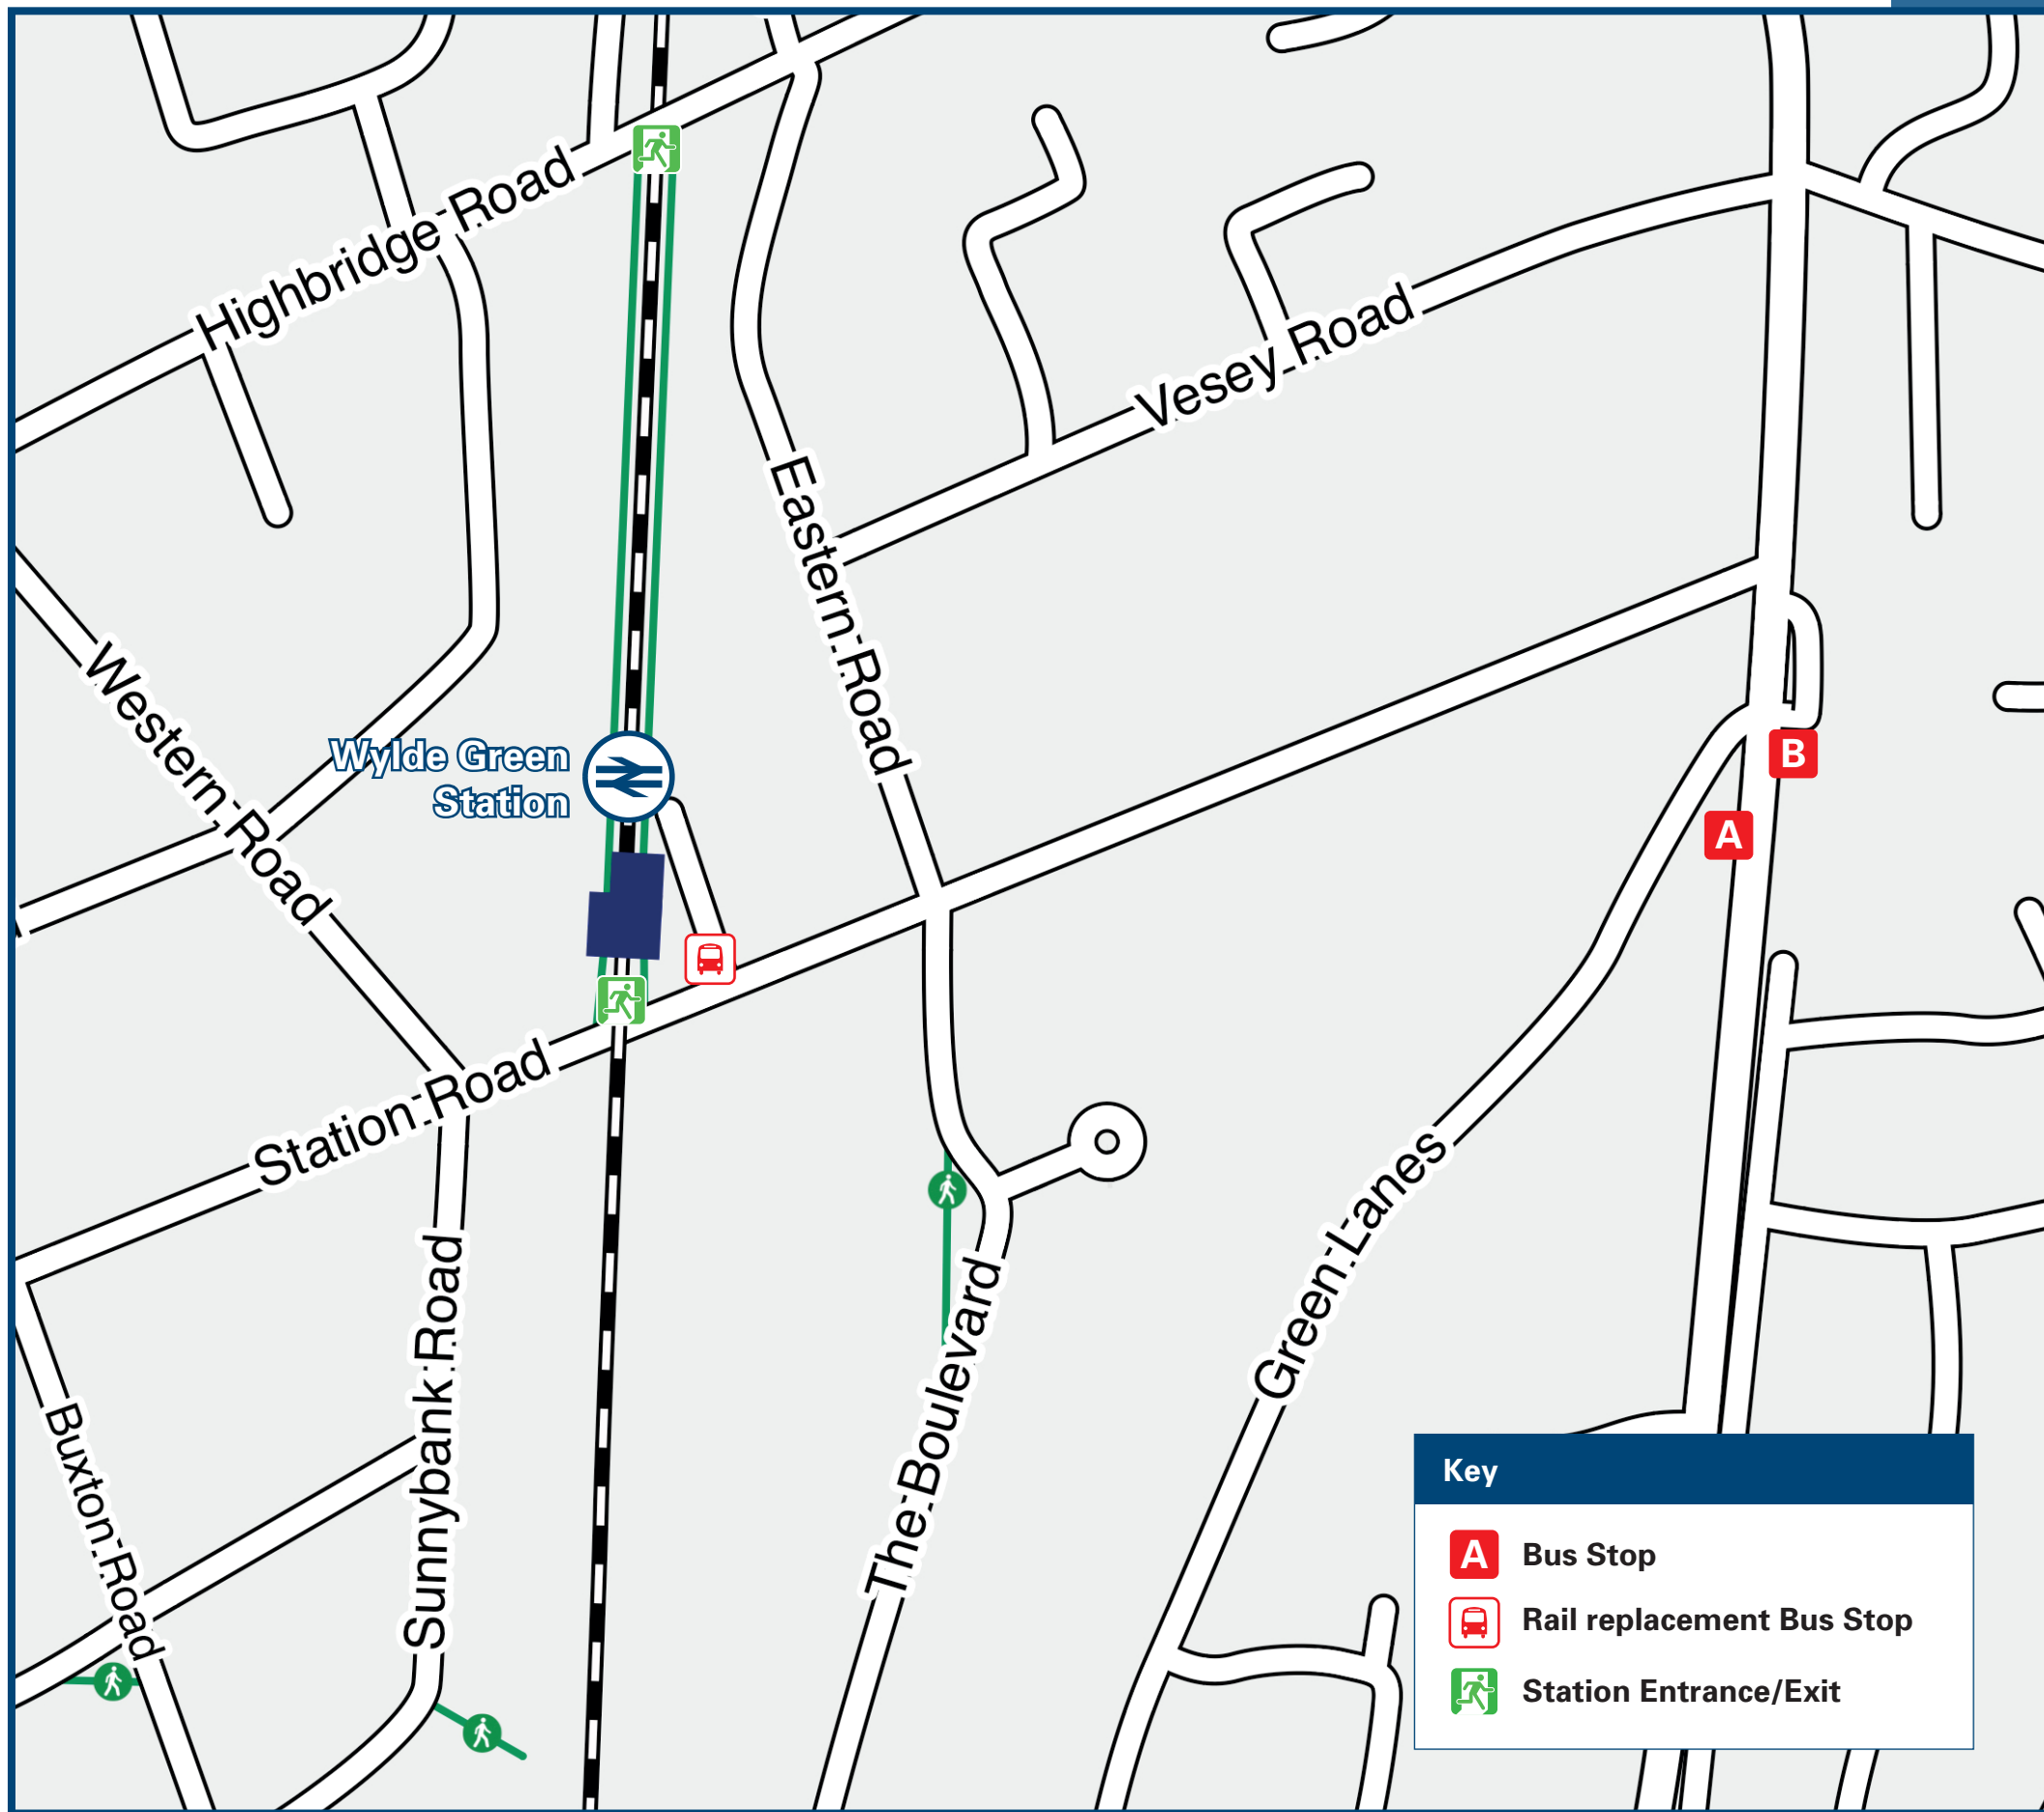

Wylde Green Station

Onward Travel Information

Buses

Rail replacement buses/coaches will collect from the station front.

Local area map

Main destinations by bus

(Data correct at July 2024)

DESTINATION	BUS ROUTES	BUS STOP
Aston University	110, X3, X4, X5	B
Birmingham City Centre	110, X3, X4, X5	B
Boldmere	110, X3, X4, X5	A
Erdington (Six Ways)	110, X3, X4, X5	B
Falcon Lodge	X4	A
Fazeley	110	A
Four Oaks	X3, X5	A
Good Hope Hospital	110, X4	A
Gravelly Hill	110, X3, X4, X5	B

DESTINATION	BUS ROUTES	BUS STOP
Hill Hook (Direct trains to Blake St Station)	X3	A
Lichfield	X3	A
Mere Green	X3, X5	A
Mile Oak	110	A
Reddicap Heath	X4	A
Roughley	X5	A
Shenstone	X3	A
Sutton Coldfield	110, X3, X4, X5	A
Tamworth	110	A

DESTINATION	BUS ROUTES	BUS STOP
Ventura Park (Tamworth)	110	A
Whitehouse Common	110, X4	A
Yenton	110, X3, X4, X5	B

Notes

Bus routes 110, X4 and X5 run daily, Mondays to Sundays.
 Bus route X3 runs a Mondays to Saturdays service, only. No Sunday service.
 For bus times and days of operation please see bus stop timetables or contact Network West Midlands, or Traveline.
 Direct trains operate to this destination from this Station.