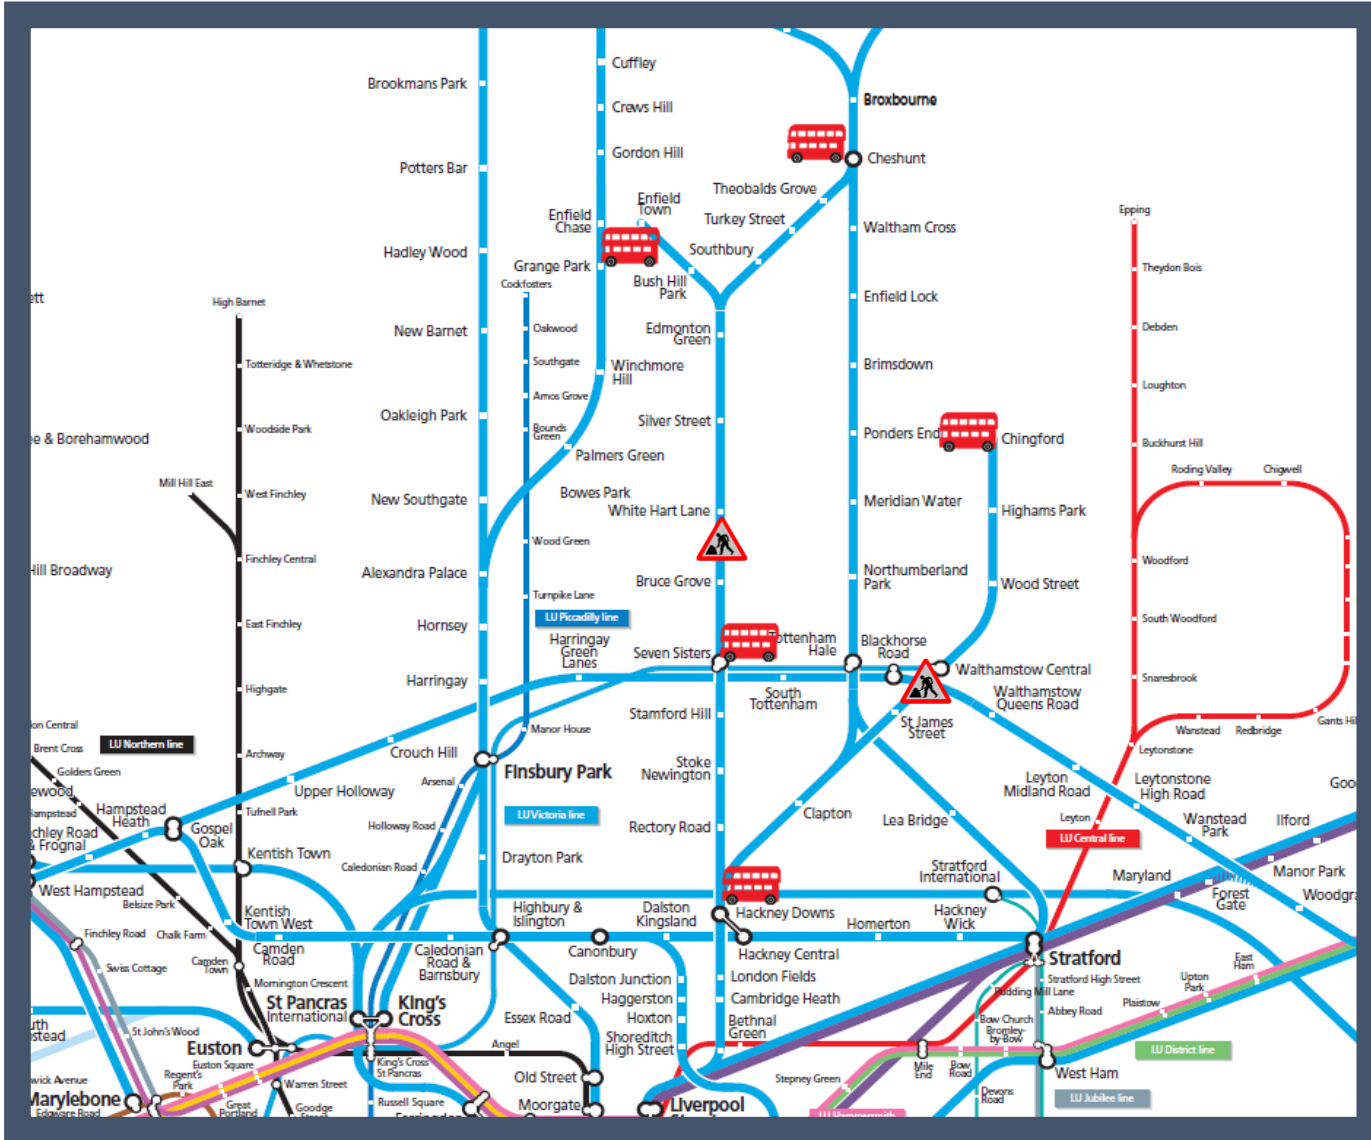

No trains between London Liverpool Street and Chingford / Cheshunt / Enfield Town

TOC affected: London Overground

Key:

	Engineering Works
	Bus Replacement Services