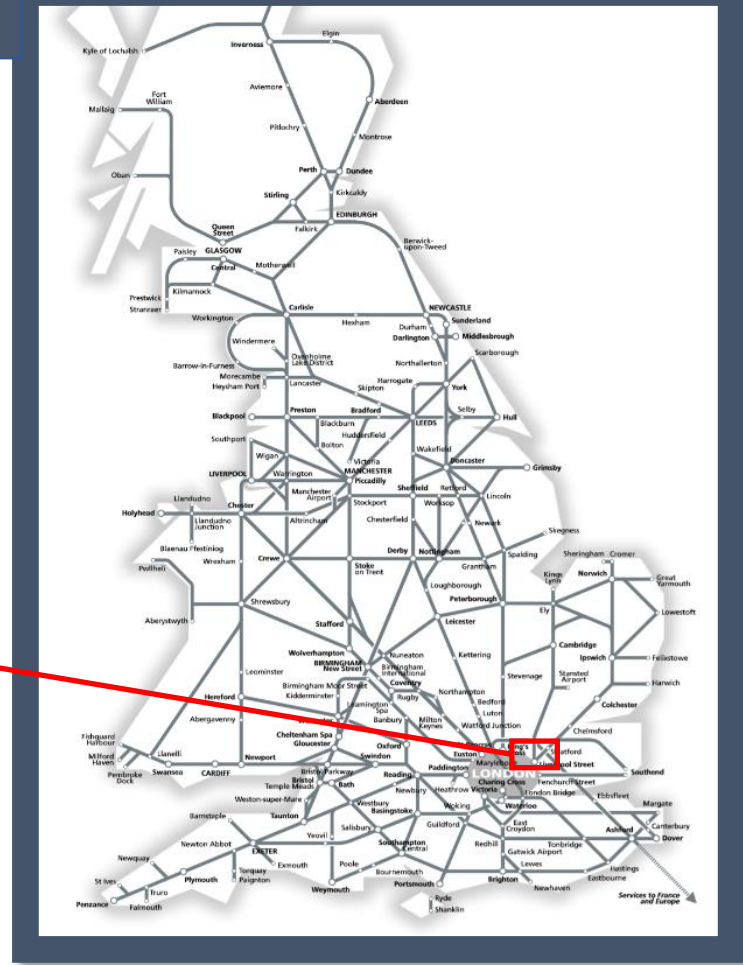

No trains between London Liverpool Street and Chingford / Cheshunt / Enfield Town

TOC affected: London Overground

Key:

	Engineering Works
	Bus Replacement Services