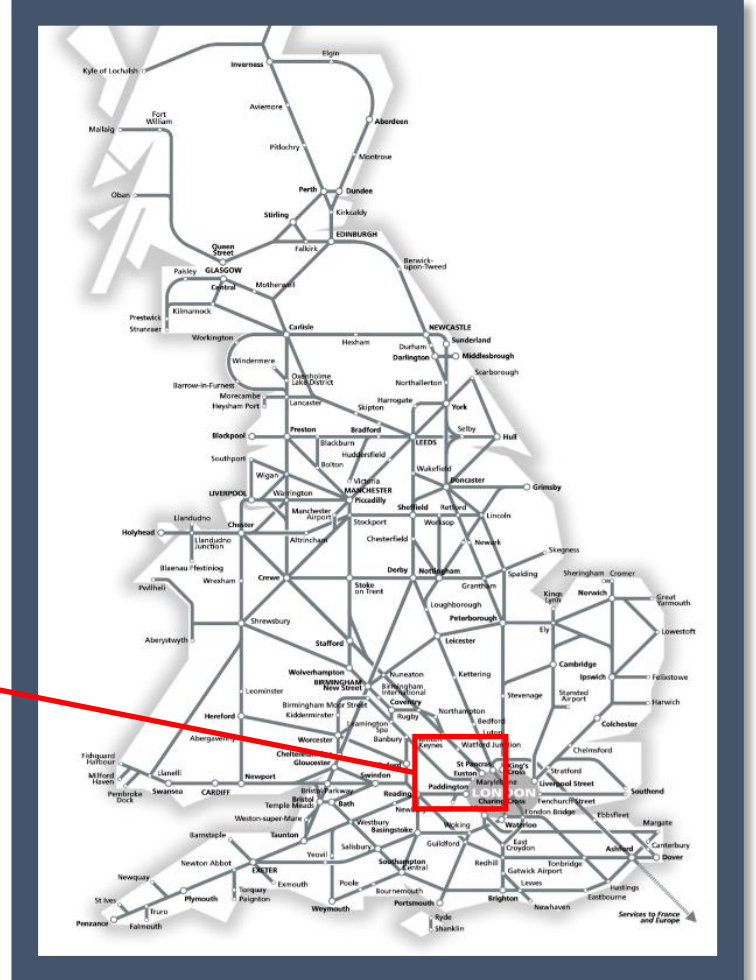

No evening / morning trains between Shepherds Bush and Watford Junction

TOC affected: Southern

Key:

Engineering Works