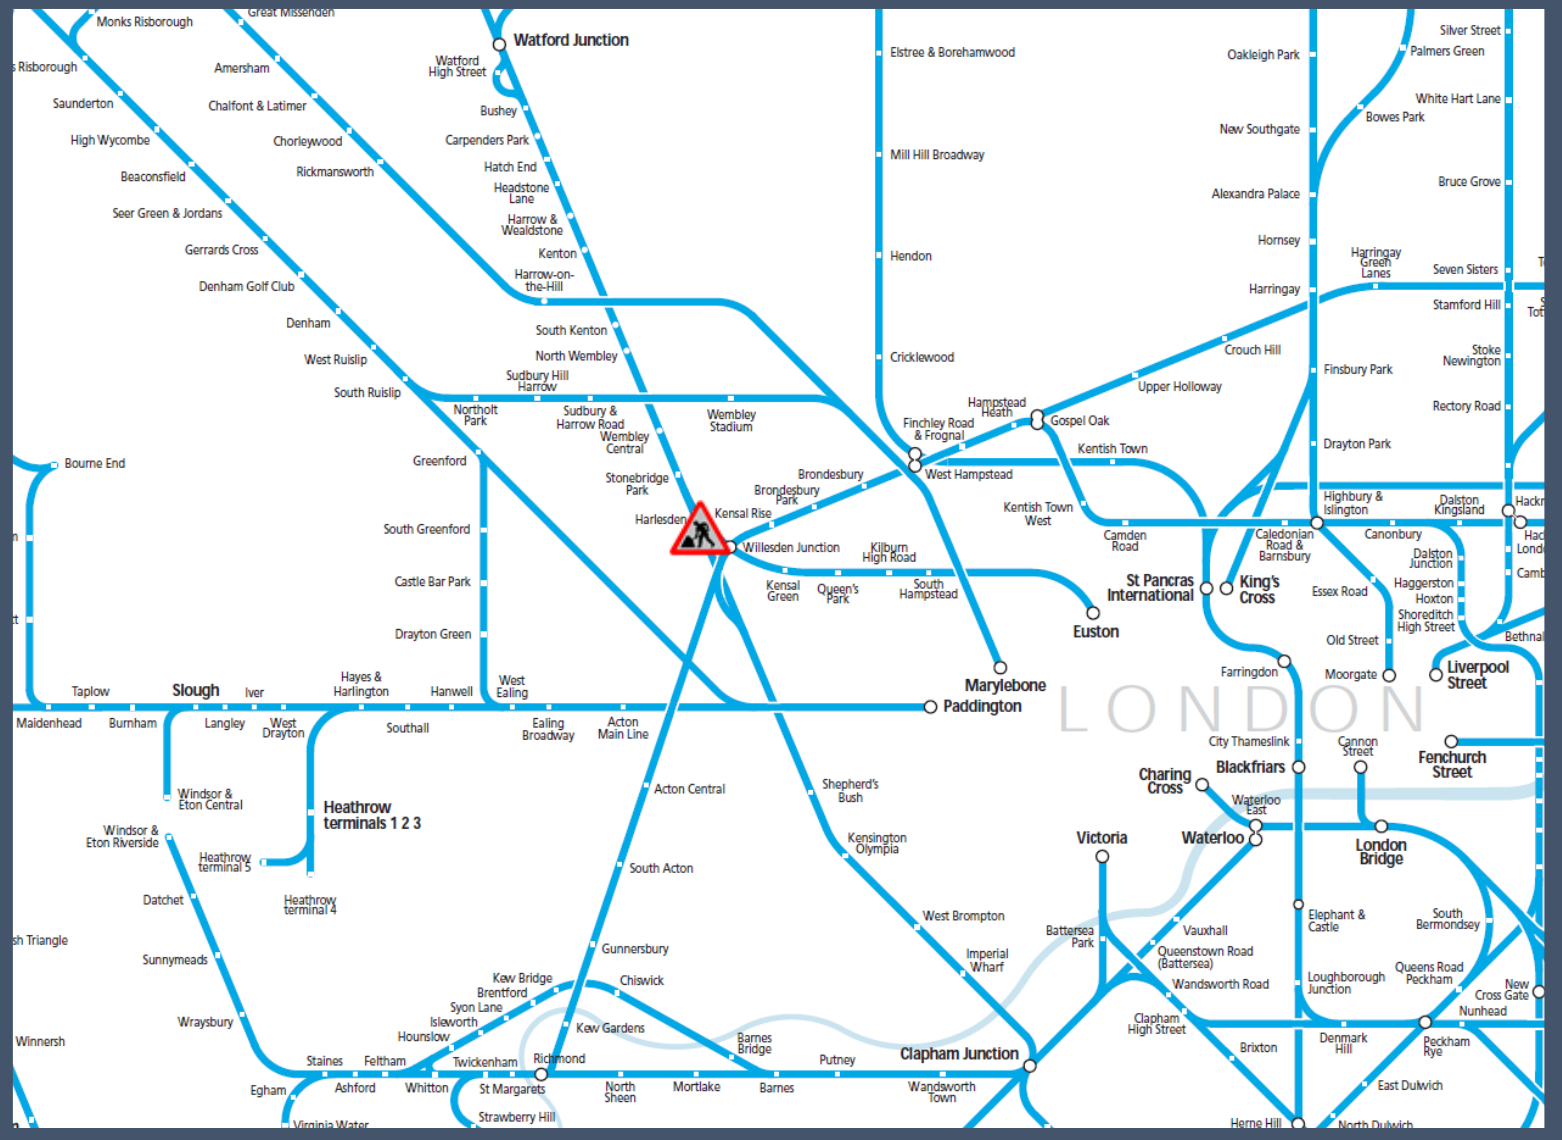

No evening / morning trains between Shepherds Bush and Watford Junction

TOC affected: Southern

Key:

Engineering Works