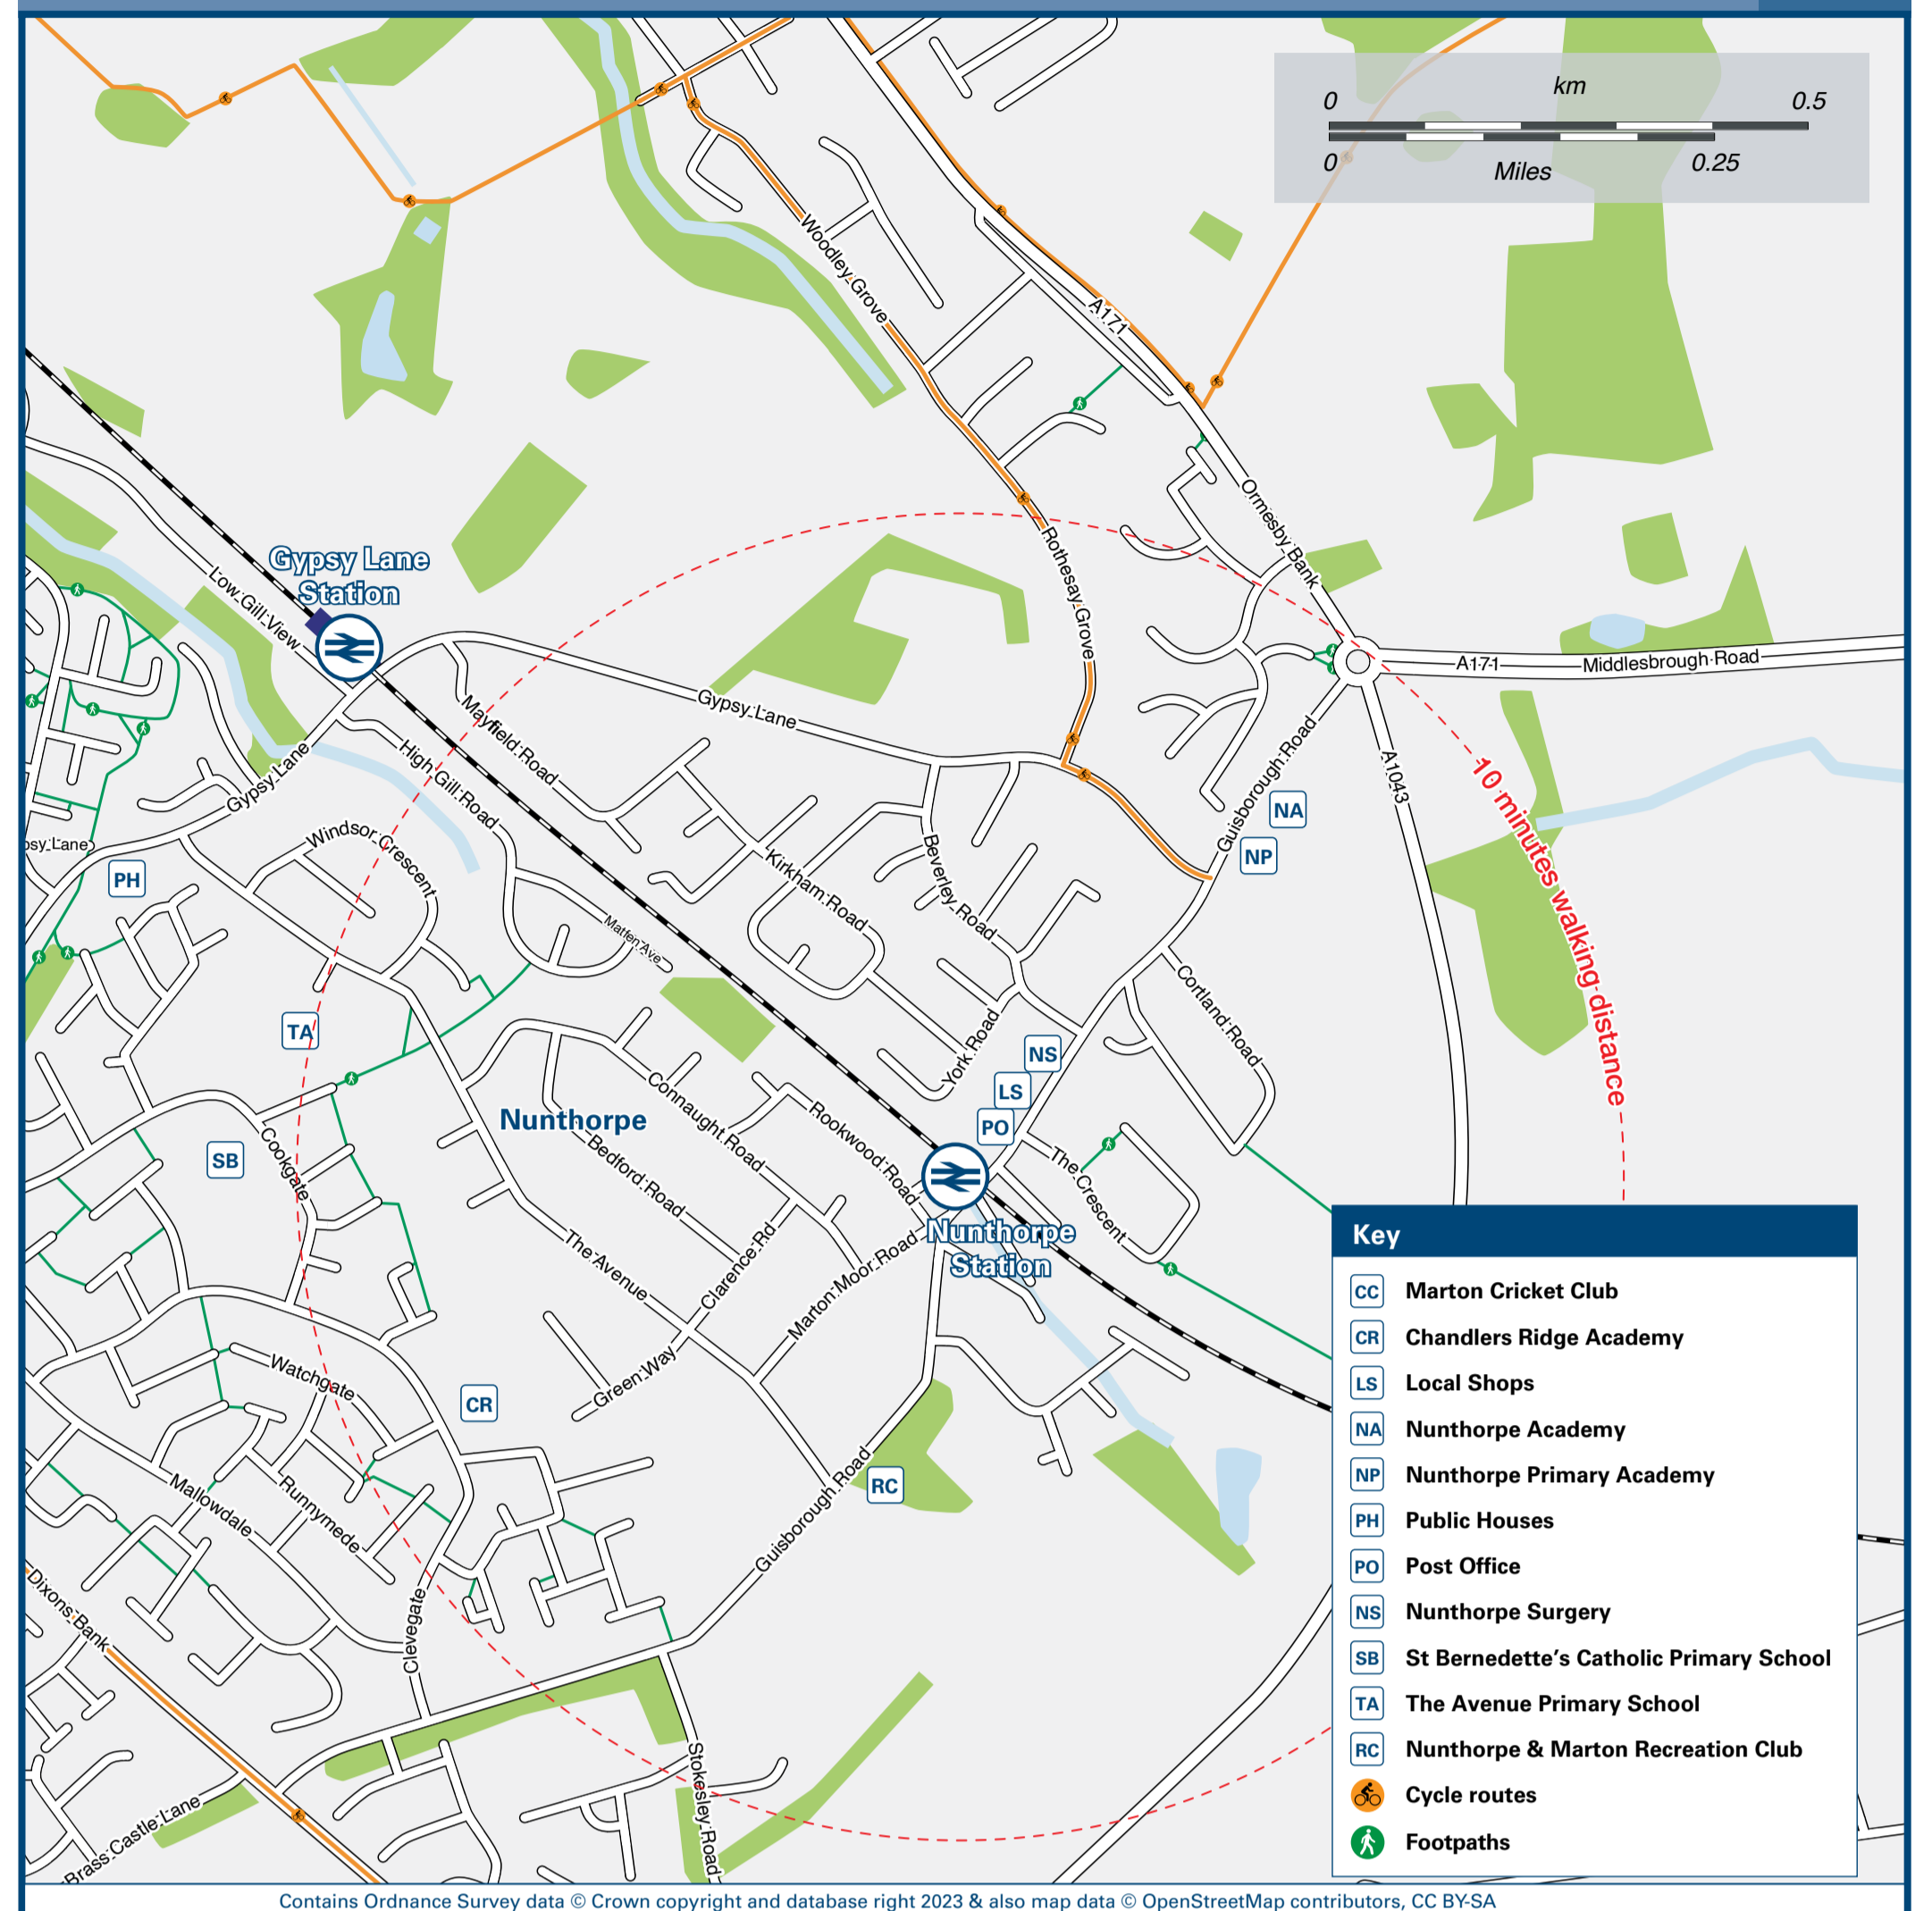

Nunthorpe Station

Onward Travel Information

Buses

Replacement buses depart from the bus stops outside this station on Guisborough Road.

Local area map

Main destinations by bus

(Data correct at November 2023)

DESTINATION	BUS ROUTES	BUS STOP
Beechwood	29	A
Boosbeck	28	B
Charltons	28	B
Easterside	28, 29	A
Guisborough	28	B
Hutton Gate	28	B
James Cook University Hospital	28, 29	A
Lingdale	28	B

DESTINATION	BUS ROUTES	BUS STOP
Linthorpe	29	A
Longlands	28	A
Margrove Park	28	B
Marton (Cypress Road)	29	A
Marton Manor	28, 29	A
Marton (Shops)	28, 29	A
Middlesbrough (Town Centre / Bus Station)	28, 29	A
Middlesbrough Theatre (The Avenue)	29	A

Scan this code with your mobile for full station information.