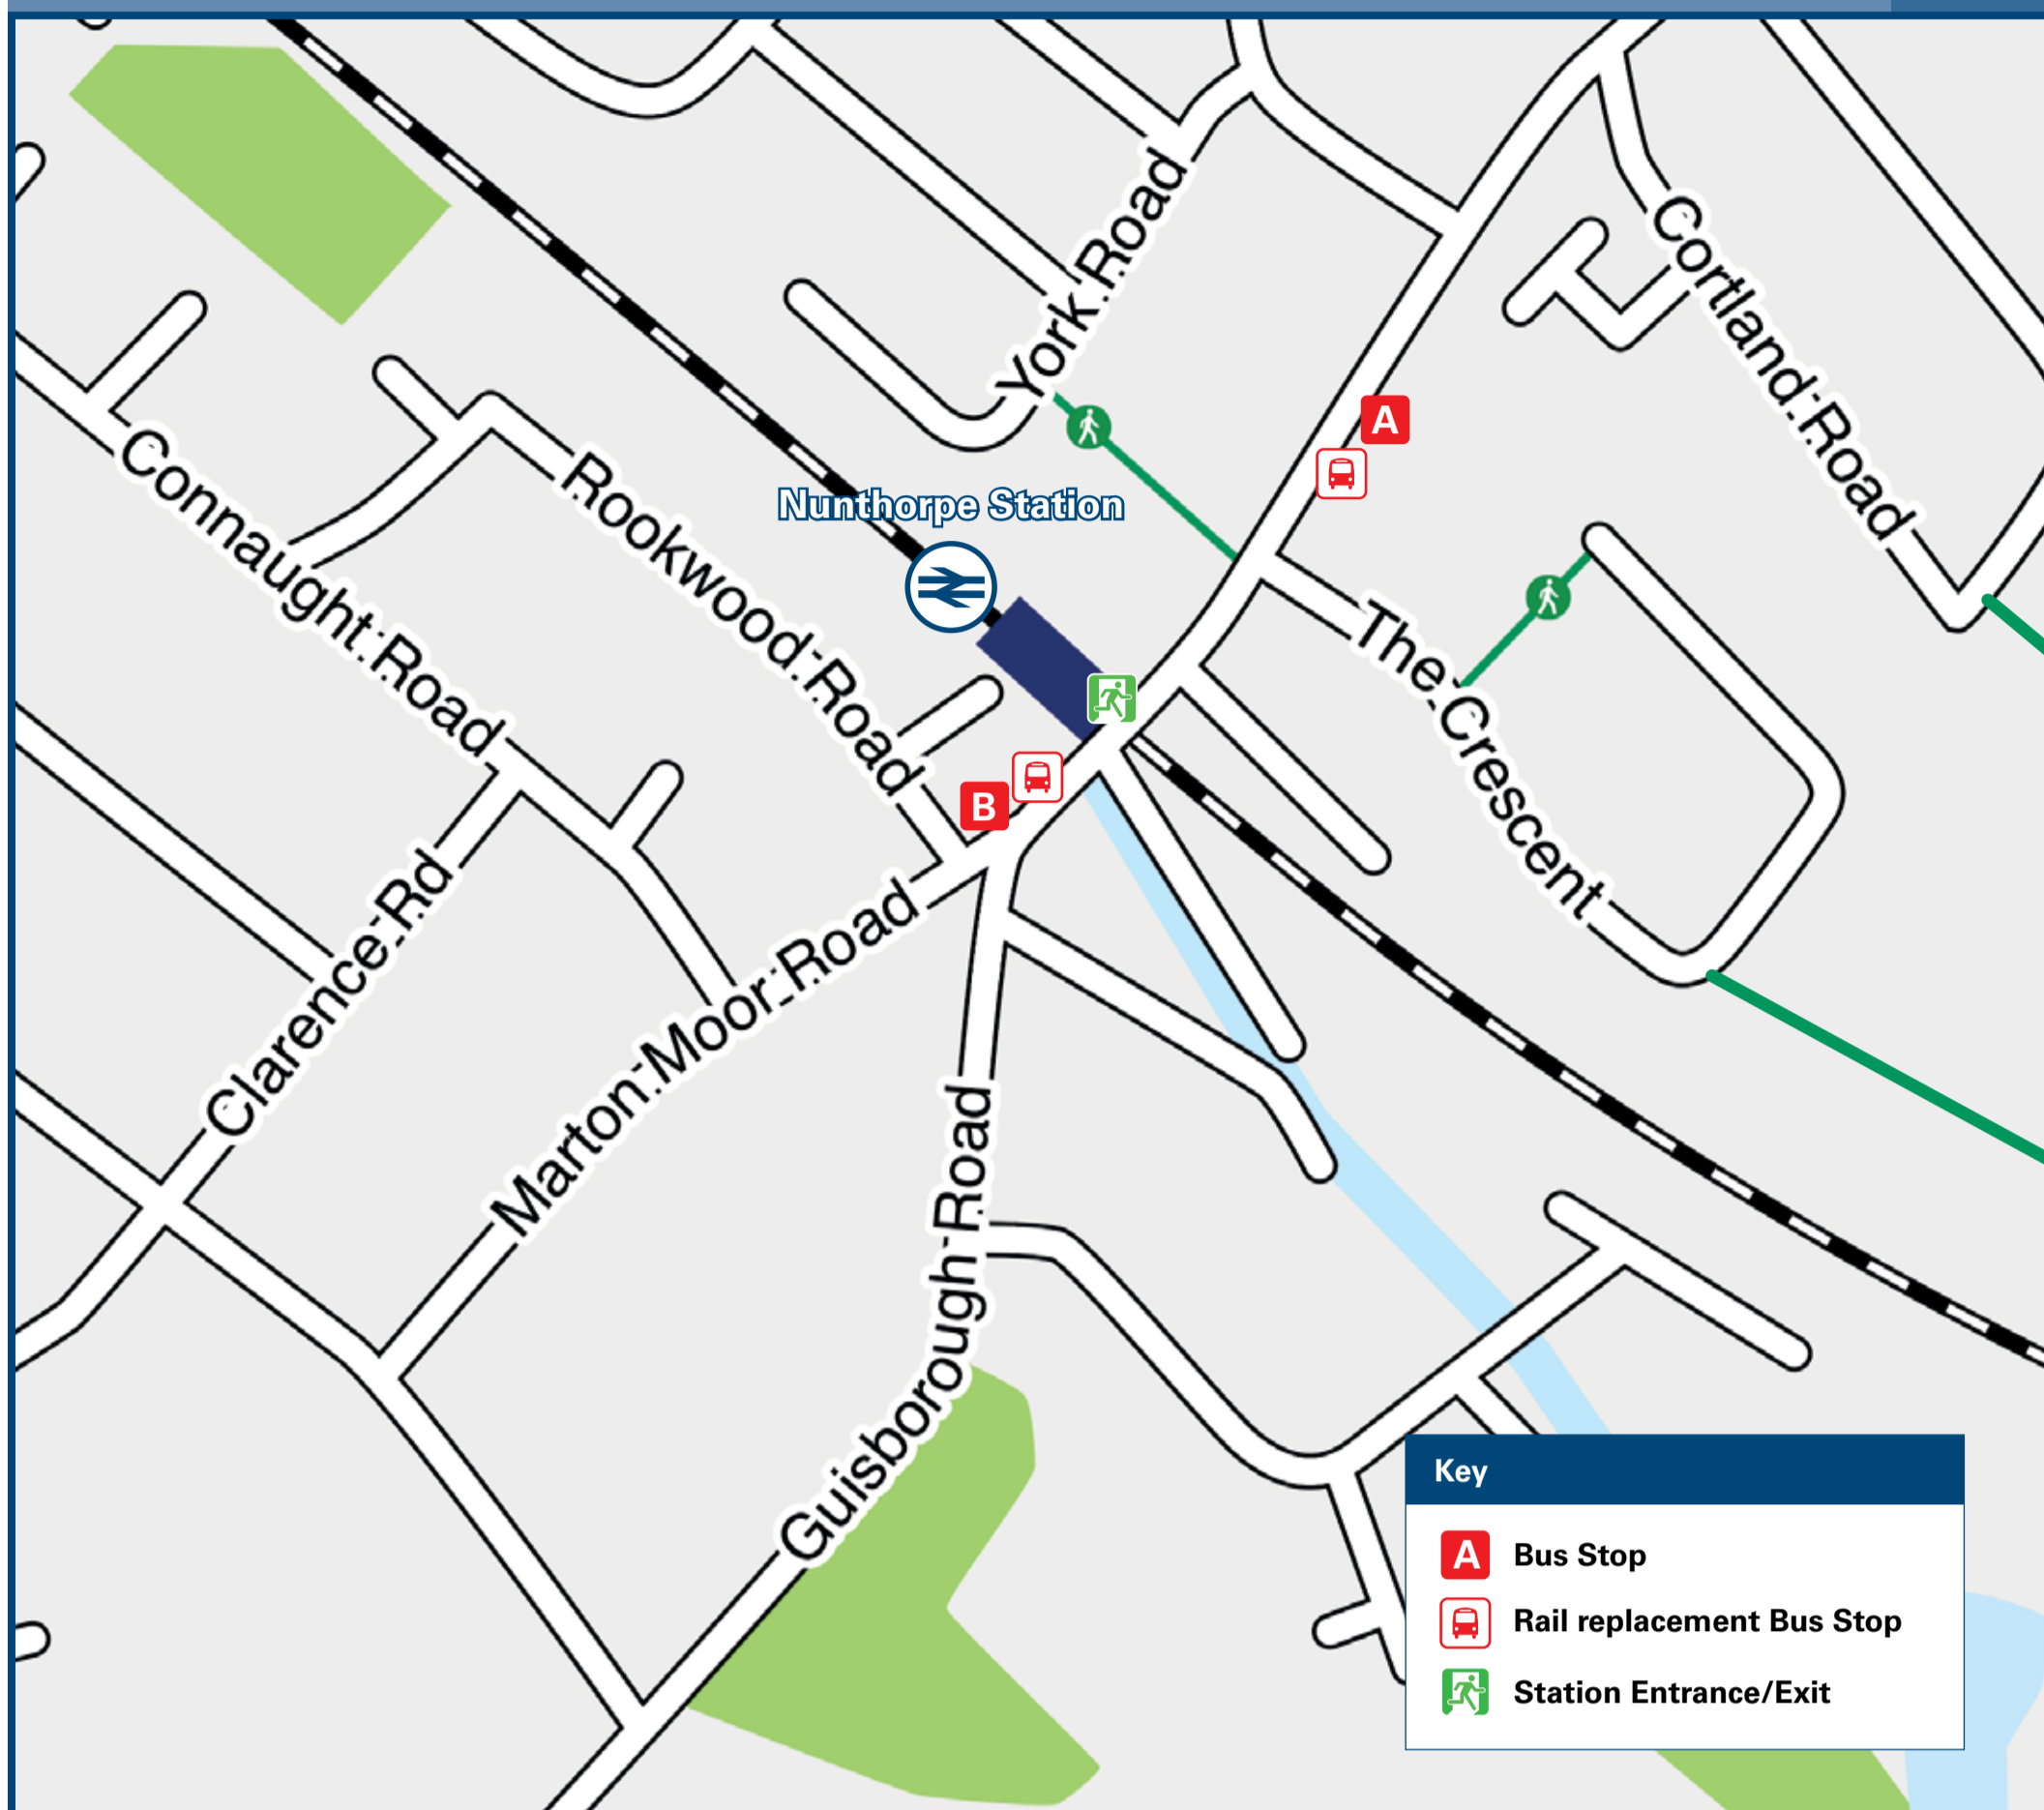

Nunthorpe Station

Onward Travel Information

Buses

Replacement buses depart from the bus stops outside this station on Guisborough Road.

Local area map

Main destinations by bus

(Data correct at November 2023)

DESTINATION	BUS ROUTES	BUS STOP
Beechwood	29	A
Boosbeck	28	B
Charltons	28	B
Easterside	28, 29	A
Guisborough	28	B
Hutton Gate	28	B
James Cook University Hospital	28, 29	A
Lingdale	28	B

DESTINATION	BUS ROUTES	BUS STOP
Linthorpe	29	A
Longlands	28	A
Margrove Park	28	B
Marton (Cypress Road)	29	A
Marton Manor	28, 29	A
Marton (Shops)	28, 29	A
Middlesbrough (Town Centre / Bus Station)	28, 29	A
Middlesbrough Theatre (The Avenue)	29	A

DESTINATION	BUS ROUTES	BUS STOP
Nunthorpe Academy	28	B
Saltersgill	29	A
Slapewath	28	B
Stewart Park (Marton)	28, 29	A
Teesside University (Middlesbrough)	28, 29	A

Notes

Bus route 28 operates daytime Mondays to Saturdays only.
 Bus route 29 operates Monday to Saturday early evenings and Sundays and Bank Holidays daytime only.
 For bus times please see bus stop timetables or contact Traveline on 0871 200 22 33 or visit connectteesvalley.com
 For more information about Esk Valley rail services between Whitby and Middlesbrough please visit www.eskvalleyrailway.co.uk or ring 07584 419114

Scan this code with your mobile for full station information.