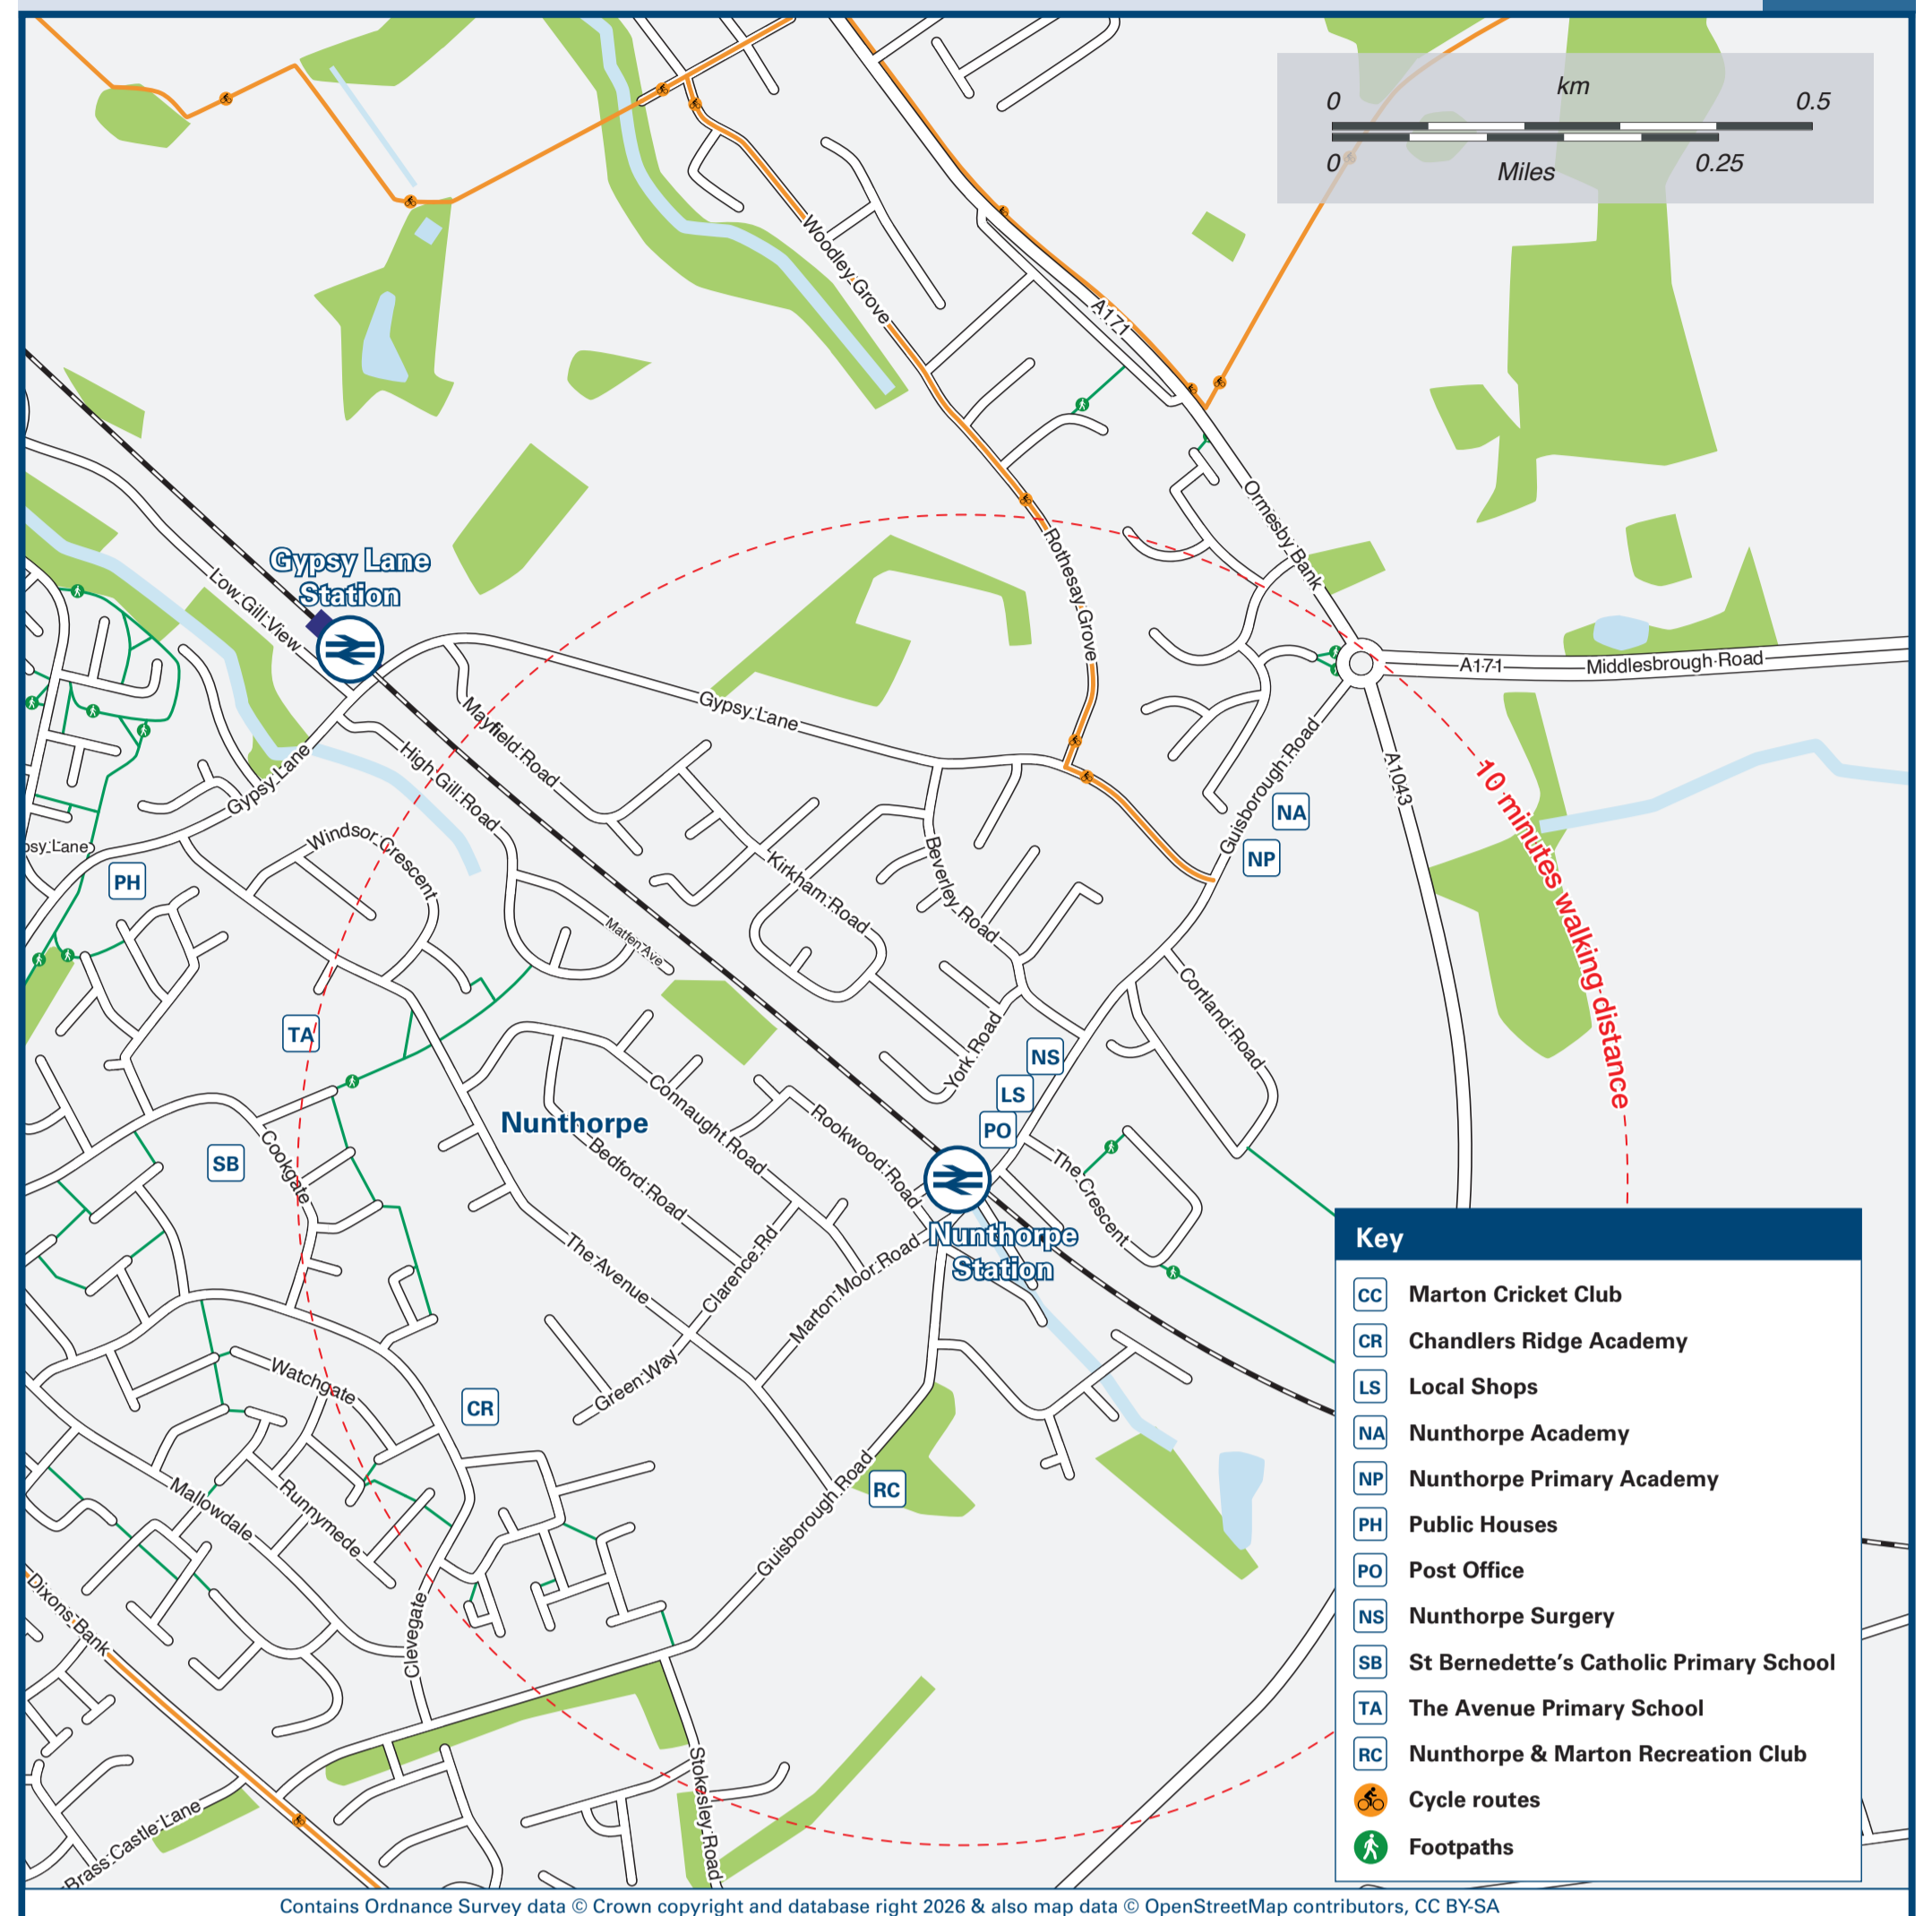

Nunthorpe Station

Onward Travel Information

Buses

Key

- Bus Stop
- Rail replacement Bus Stop
- Station Entrance/Exit

Replacement buses Pick Up / Drop Off at the bus stops on Guisborough Road. By the entrance to the station car park towards Whitby, outside the Nunthorpe Early Years Centre towards Middlesbrough.

Local area map

Key

- Marton Cricket Club
- Chanders Ridge Academy
- Local Shops
- Nunthorpe Academy
- Nunthorpe Primary Academy
- Public Houses
- Post Office
- Nunthorpe Surgery
- St Bernedette's Catholic Primary School
- The Avenue Primary School
- Nunthorpe & Marton Recreation Club
- Cycle routes
- Footpaths

Main destinations by bus

(Data correct at March 2026)

DESTINATION	BUS ROUTES	BUS STOP	DESTINATION	BUS ROUTES	BUS STOP	DESTINATION	BUS ROUTES	BUS STOP
Beechwood	29	A	Marton (Cypress Road)	29	A	Saltersgill	29	A
Easterside	28, 29	A	Marton Manor	28, 29	A	Stewart Park (Marton)	28, 29	A
Guisborough	28	B	Marton (Shops)	28, 29	A	Teesside University (Middlesbrough)	28, 29	A
James Cook University Hospital	28, 29	A	Middlesbrough (Town Centre / Bus Station)	28, 29	A			
Linthorpe	29	A	Middlesbrough Theatre (The Avenue)	29	A			
Longlands	28	A	Nunthorpe Academy	28	B			

Scan this code with your mobile for full station information.