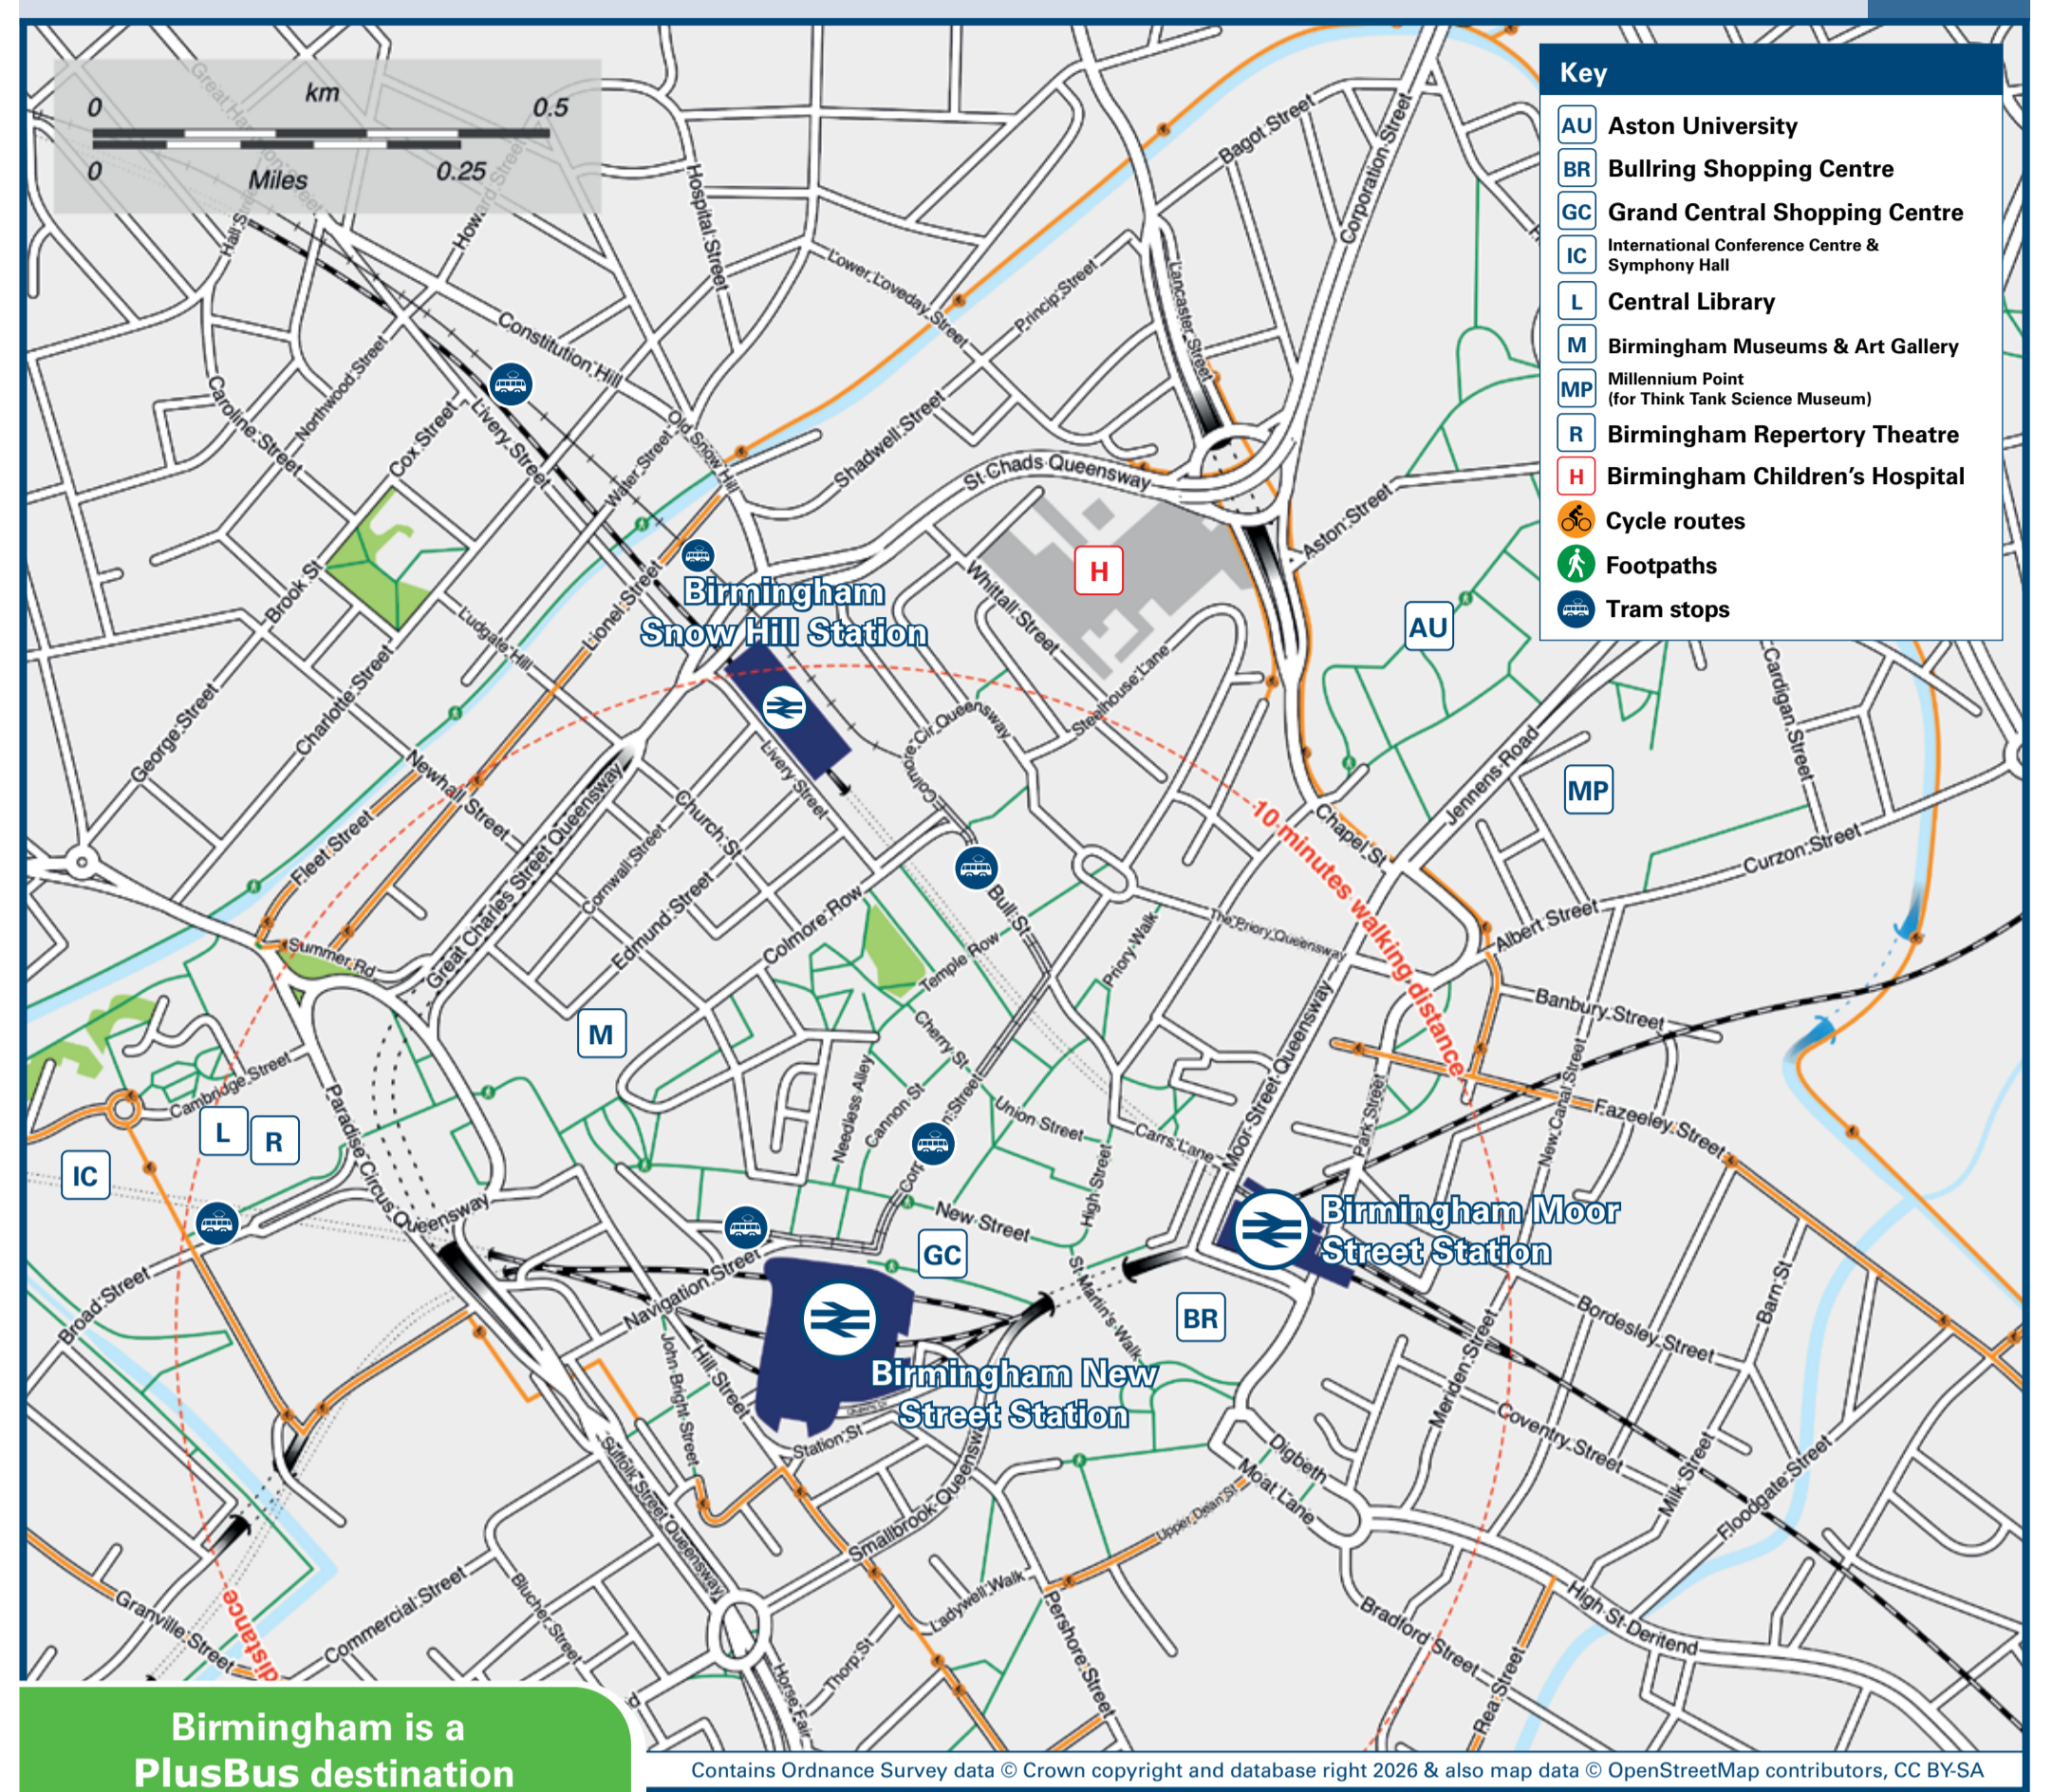

Local area map

Birmingham is a PlusBus destination

Add PlusBus to your train ticket—now available on eTicket from leading rail ticketing apps—for unlimited bus travel in the PlusBus zone in your destination town or city. Visit www.plusbus.info

Main destinations by bus and tram

(Data correct at March 2026)

DESTINATION	BUS ROUTES	BUS STOP
Acock's Green	4, 4A	MS 3, MS 16
Alcester Lane's End	50	MS 2
Alum Rock	14	PO 14
	97, 97A	MS 7, MS 16
Aston University (Main building)	33, 51, 65, 66, 67, 907, 936, 937, 997	PO 9, PO 10, PO 11, PO 13
Balsall Heath	35	NS 4, MS 3
	82	NS 4
Bearwood	9, 12, 13, 126, X8, X10	NS 2
Billesley	2, 3	MS 1, MS 16
Bilston (Central)	Midland Metro Tram	Grand Central Tram Stop
Birmingham City FC (St Andrew's Stadium)	17, 17A, 60	NS 13
Birmingham (The International Convention Centre)	Midland Metro Tram (alight at Library stop)	Grand Central Tram Stop
Birmingham Snow Hill Station	Midland Metro Tram (alight at St Chads stop)	Grand Central Tram Stop
Birmingham University	61, 63, X20, X21, X22	NS 3
Bournville (Bristol Road South)	61, 63	NS 3
Cadbury World (Bournville)	45#, 47#	NS 4, NS 3
Cannon Hill (for Cannon Park & Midland Art Centre)	35, 45, 47	NS 4, NS 3
	61, 63	NS 3
Cape Hill	80	NS 4
	82, 87	NS 1
Castle Bromwich	94, X12, X13	PO 11, PO 12
Castle Vale	67	PO 10
	14	PO 14
	94, 95	PO 12
Chelsmsley Wood	97, 97A	MS 7, MS 16
	X12, X13	PO 11
City Hospital	82, 87	NS 1
Cotteridge	45, 47	NS 4, NS 3
Cranes Park	60	MS 18
	X1	MS 17
Druids Heath	35	NS 4, NS 3
Dudley Town Centre	12, 126, X8	NS 1
	87	NS 1
Edgbaston (Bristol Road)	61, 63	NS 3
Edgbaston (for Cricket Ground)	45, 47	NS 4, NS 3
Edgbaston (Park Road)	X20, X21	NS 3
Edgbaston (Village)	Midland Metro Tram	Grand Central Tram Stop
Erdington	66, 110, X3, X4, X5, X14	PO 13
	23, 24	NS 4
Five Ways	80	NS 4
	X20, X21, X22	NS 3
	9, 12, 13, 126, X8, X10	NS 2
Fordbridge	14	PO 14
	97, 97A	MS 7, MS 16
	X12	PO 11