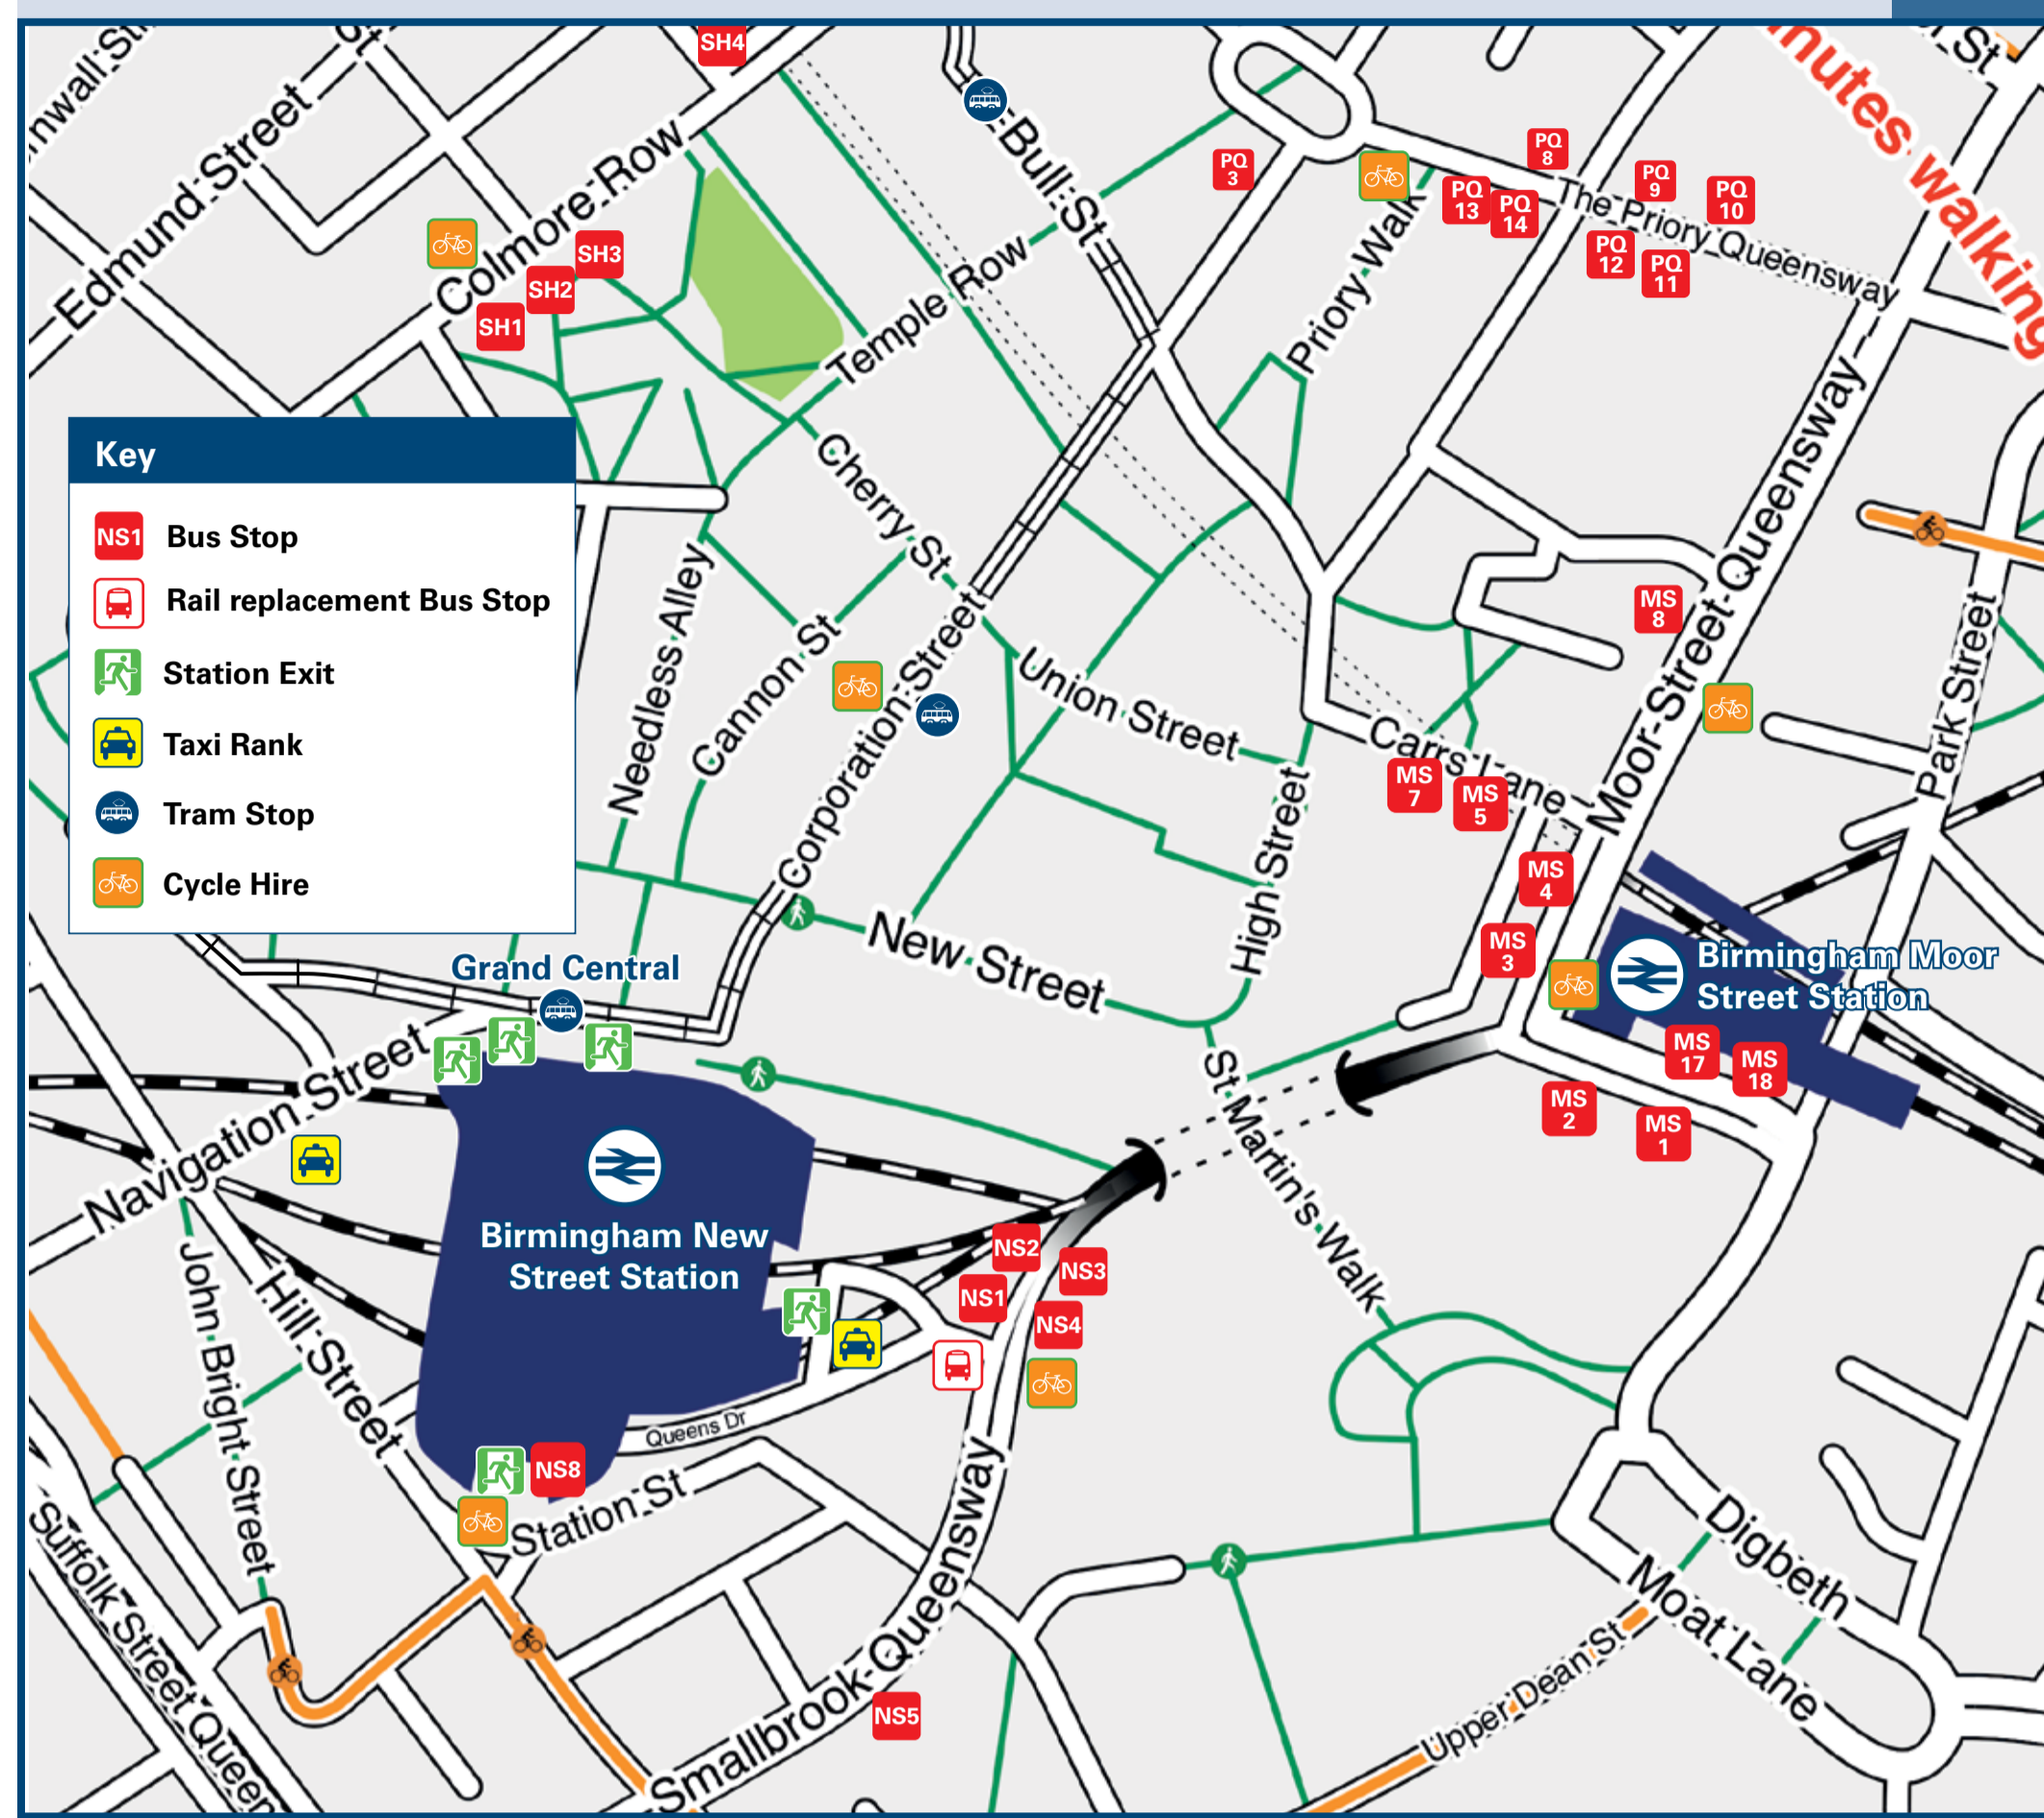

Birmingham New Street Station Onward Travel Information

Buses, MetroTrams, Taxis and Cycle Hire

Rail replacement buses/coaches depart from bus stops on Smallbrook Queensway near this station adjacent to TK Maxx Store.