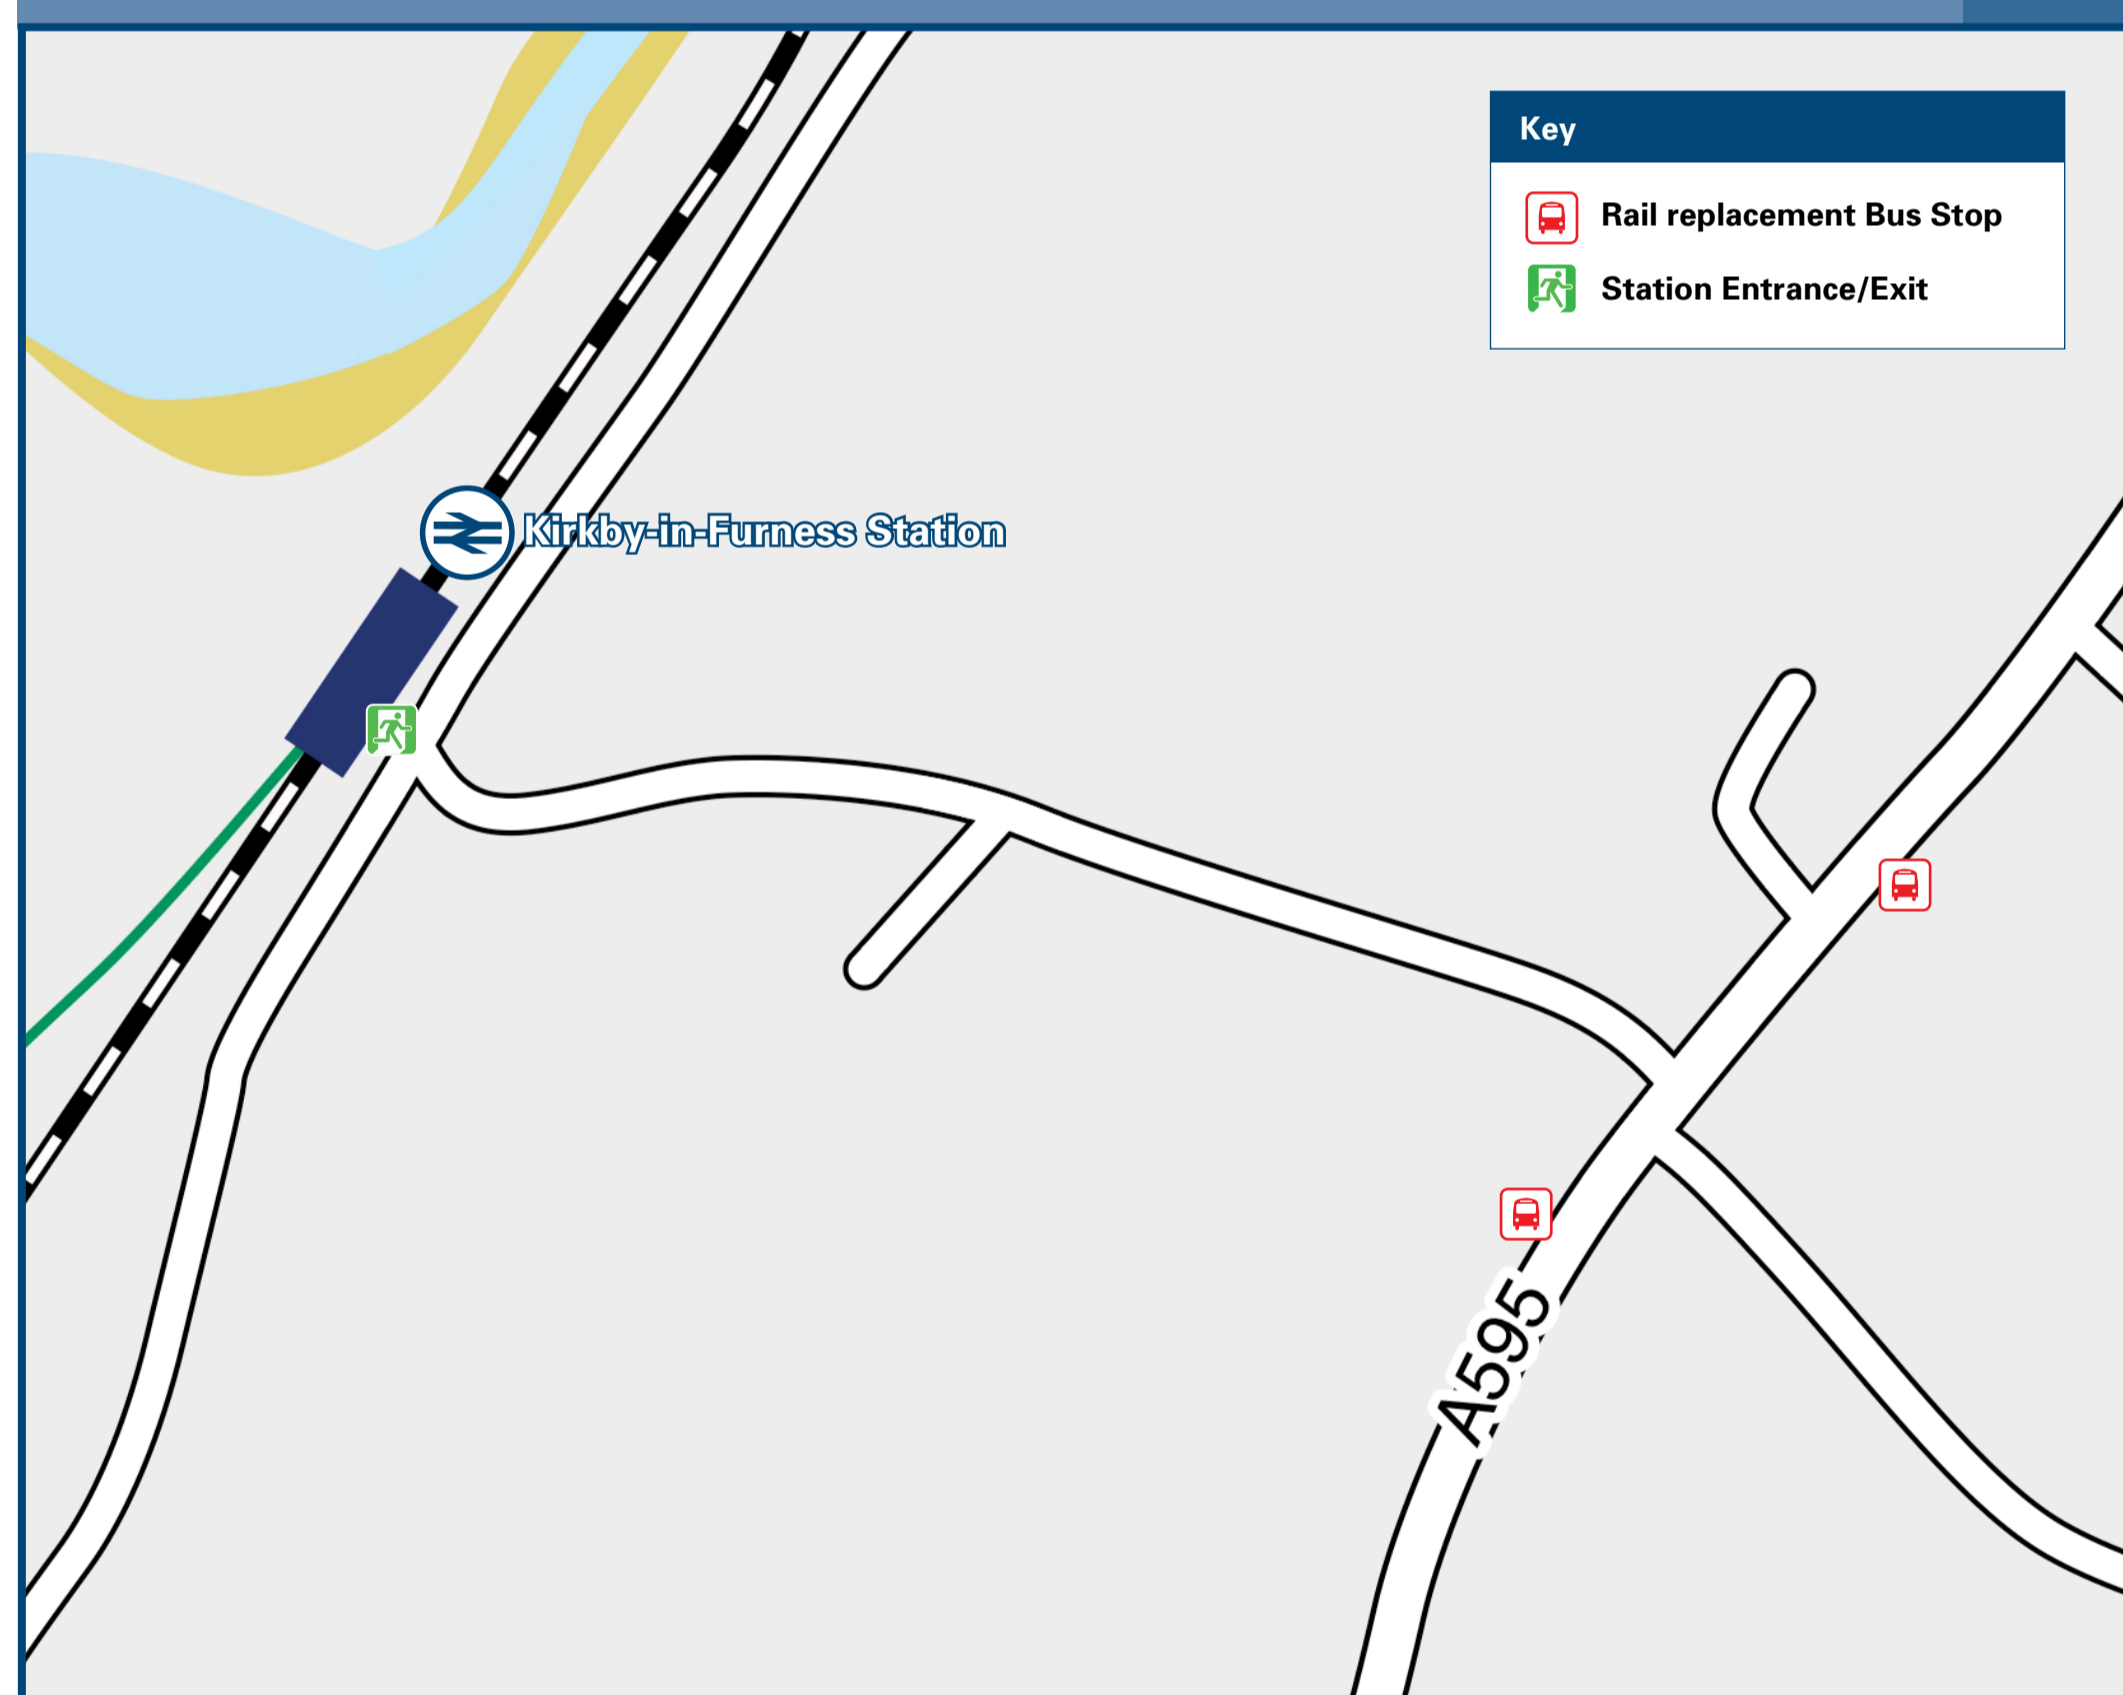

Station Map

Rail replacement buses will depart from the bus stops on the A595 in village centre (adjacent to Burlington Inn for Whitehaven, adjacent to Combe Crescent for Barrow)

Information

(Data correct at November 2023)

THERE ARE NO REGULAR BUS SERVICES SERVING KIRKBY-IN-FURNESS STATION

National Park The Lake District National Park;
www.lakedistrict.gov.uk/

Kirkby-in-Furness station has no taxi rank or cab office. Advance booking is essential, please consider using the following local operators: (Inclusion of this number doesn't represent any endorsement of the taxi firm)

Go Cabs
01229 582 177

South Cumbria Taxis
07835 505 697

CM Taxis
07808 656 333

Further information about all onward travel

Local Cycle Info www.westmorlandandfurness.gov.uk/parking-streets-and-transport/active-travel For more information about cycle routes.	National Cycle Info sustrans.org.uk Sustrans is the UK's leading sustainable transport charity.	Bus Times See timetable displays at bus stops. www.traveline.info 0871 200 22 33 calls cost 13p per minute plus your phone company's access charge	NextBuses Find the bus times for your stop. Search for a bus stop by entering a postcode, street & town or a stop name & town.	PlusBus plusbus.info A discount priced 'bus pass' that you buy with your train ticket. It gives you unlimited bus travel around your chosen town, on participating buses.

National Rail Enquiries

Online nationalrail.co.uk	NRE App Free National Rail Enquiries app for iOS and Android	Social Media facebook.com/nationalrailenq @nationalrailenq	Alert Me You can sign up to Alert Me messages on the National Rail Enquiries website where you can receive train and platform notifications directly to your smart phone. nationalrail.co.uk/alertme	Contact Centre 03457 48 49 50 Calls cost no more than calls to geographic numbers (01 or 02) and may be recorded.	PlusBike nationalrail.co.uk/plusbike For more information.