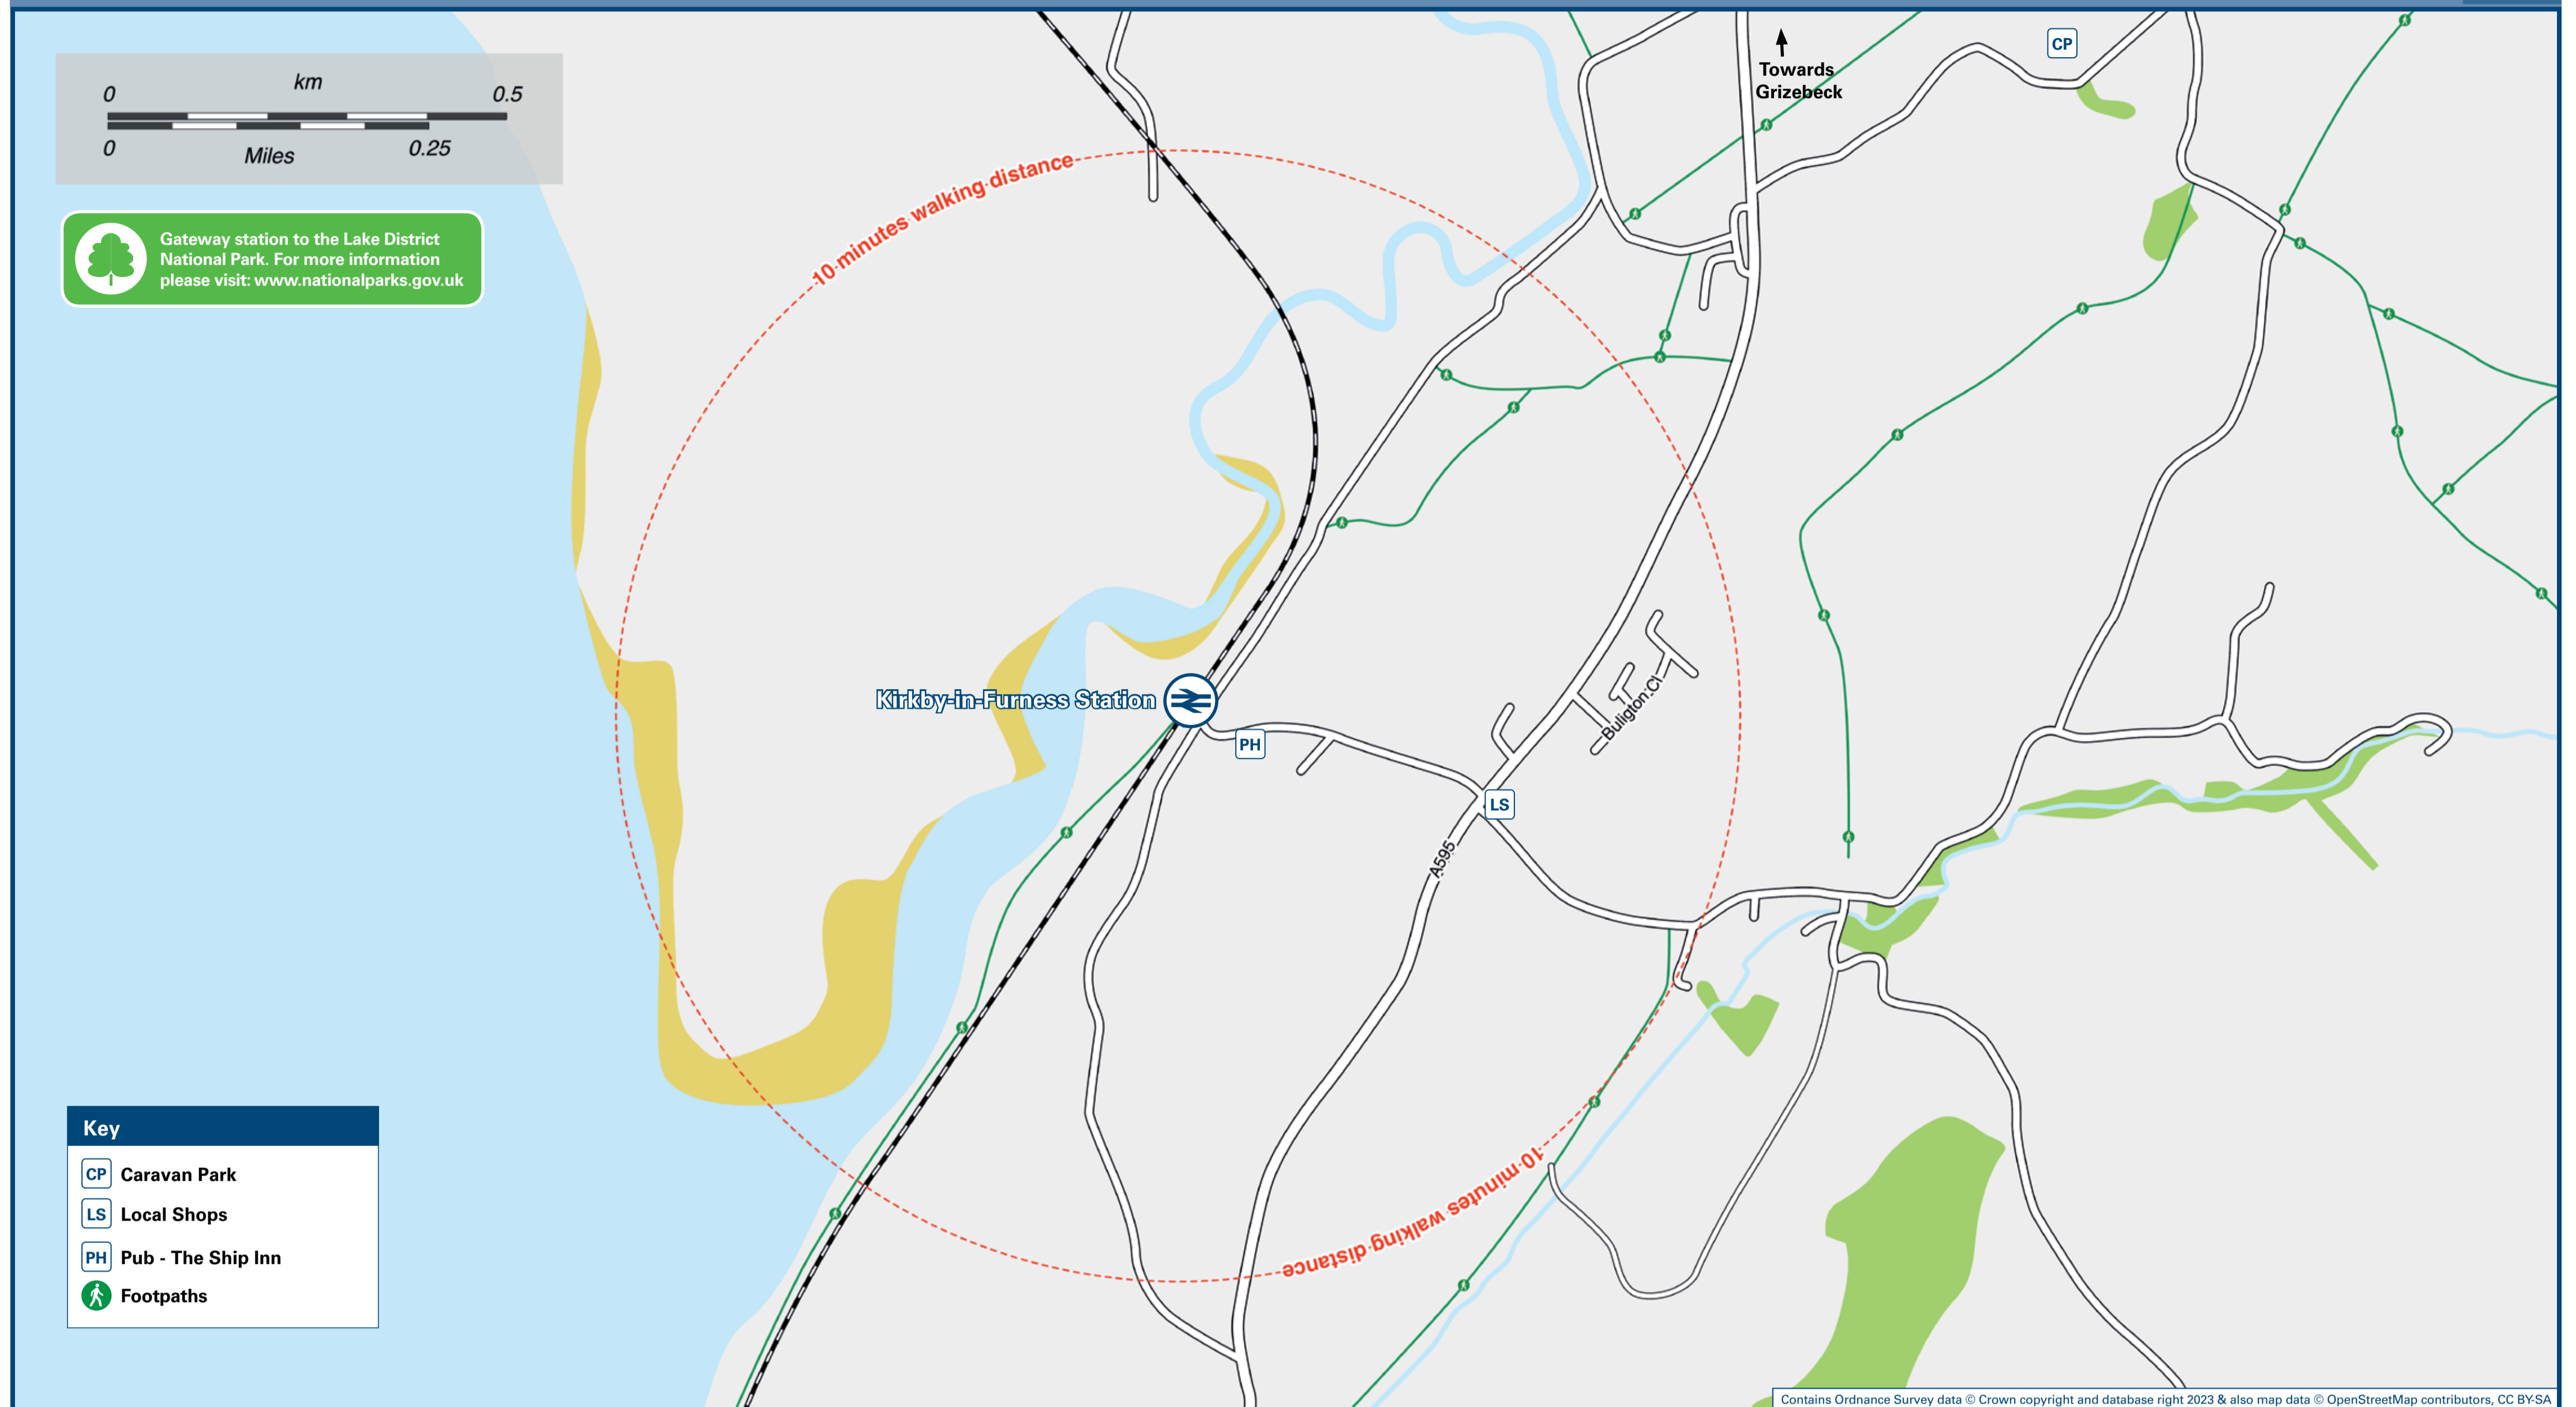

Kirkby-in-Furness Station

Onward Travel Information

Local area map