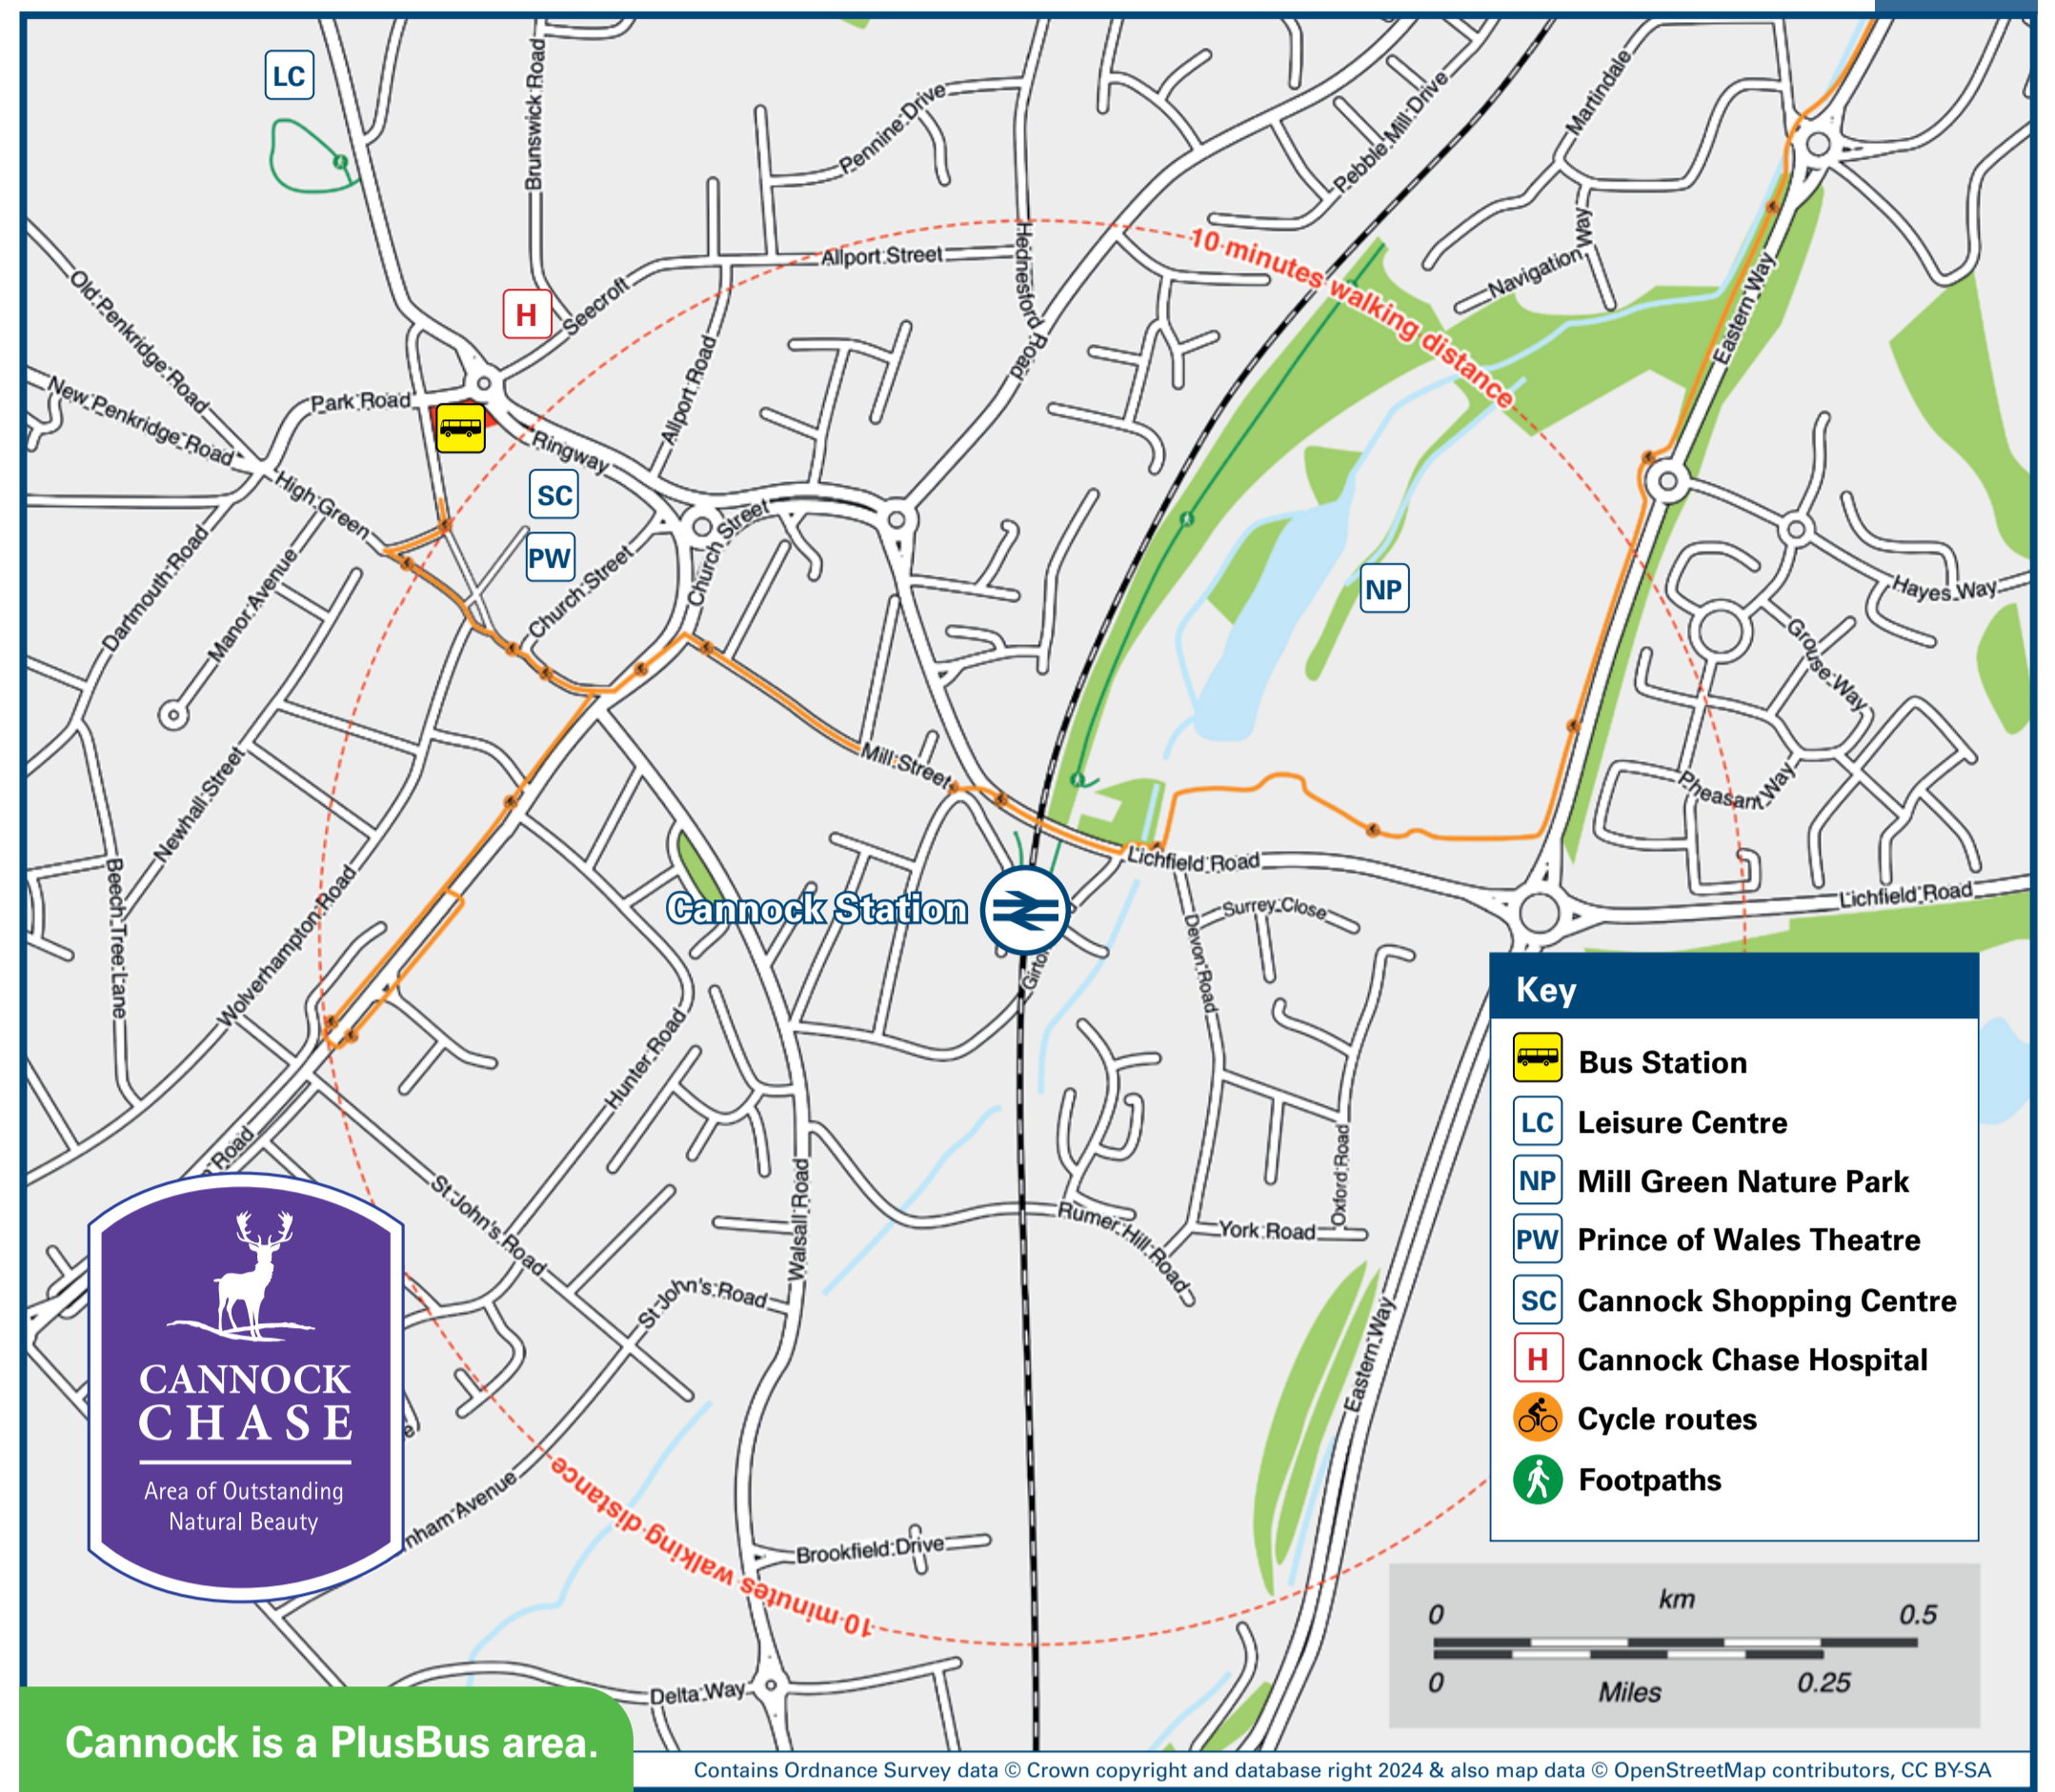

Local area map

Cannock is a PlusBus area.

PlusBus is a discount price 'bus pass' that you buy with your train ticket. It gives you unlimited bus travel around your chosen town, on participating buses. Visit www.plusbus.info

Main destinations by bus

(Data correct at July 2024)

DESTINATION	BUS ROUTES	BUS STOP
Abbots Bromley	63	Bus Station
Armitage	63	Bus Station
Bloxwich	X51	A, D
Brereton	63	Bus Station
Bridgtown	1, 70, 71	Bus Station
Brindley Heath (Bradbury Lane)	25, 26, 63	Bus Station
Brinsford (for HM Prison)	67	Bus Station
Brocton	74	Bus Station
Brownhills (Town Centre)	3	A, D
Brownhills West	3	A, D
Burntwood (Town Centre)	60	A, D
	62	Bus Station
15 minutes walk from this station (see Local area map)		
Cannock (Bus Station / Town Centre)	3, 60, X51	A, B
Cannock (Chadsmoor)	26, 62, 63	Bus Station
Cannock (High Town)	26, 62, 63	Bus Station
Cannock (Longford Estate)	67, 70	Bus Station
Cannock (Shoal Hill)	875	Bus Station
Cannock Wood	62	Bus Station
Chase Terrace	60	A, D
Chasetown	62	Bus Station
Chasetown	60	A, D
Cheslyn Hay	70, 71	Bus Station
Churchbridge (for Orbital Retail Park)	3, X51	A, D
Essington	71	Bus Station

DESTINATION	BUS ROUTES	BUS STOP
Featherstone (for HM Prison)	67, 70	Bus Station
Great Wyrley	1	Bus Station
Handsacre	X51	A, D
Hawks Green	60	A, D
Hazelslade	23	Bus Station
Heath Hayes	60	A, D
	23	Bus Station
Hednesford	23, 25, 26, 62, 63	Bus Station
Hill Ridware	63	Bus Station
Huntington	1, 74	Bus Station
Landywood	1, 71	Bus Station
	X51	A, D
Lichfield	60	A, D
	62	Bus Station
Littleworth	62	Bus Station
10 minutes walk from this station (see Local area map)		
McArthurGlen Designer Outlet	60, X51	A, D
New Cross Hospital (Wednesfield)	70+, 71*	Bus Station
Norton Canes	3, 60	A, D
Norton East	3, 60	A, D
Penkridge	875	Bus Station
Prospect Village	62	Bus Station
Pye Green	25, 26	Bus Station

DESTINATION	BUS ROUTES	BUS STOP
Rawsley	62	Bus Station
Rugeley	63	Bus Station
Stafford	74, 875	Bus Station
Uttoxeter	63	Bus Station
Walsall	X51	A, D
Wedge's Mills (Wellington Drive, for Linkway Retail Park)	67	Bus Station
Wednesfield (Church Street)	71*	Bus Station
West Chadsmoor	25	Bus Station
Wimblebury	23, 62	Bus Station
Wolverhampton	67, 70, 71*	Bus Station

Notes