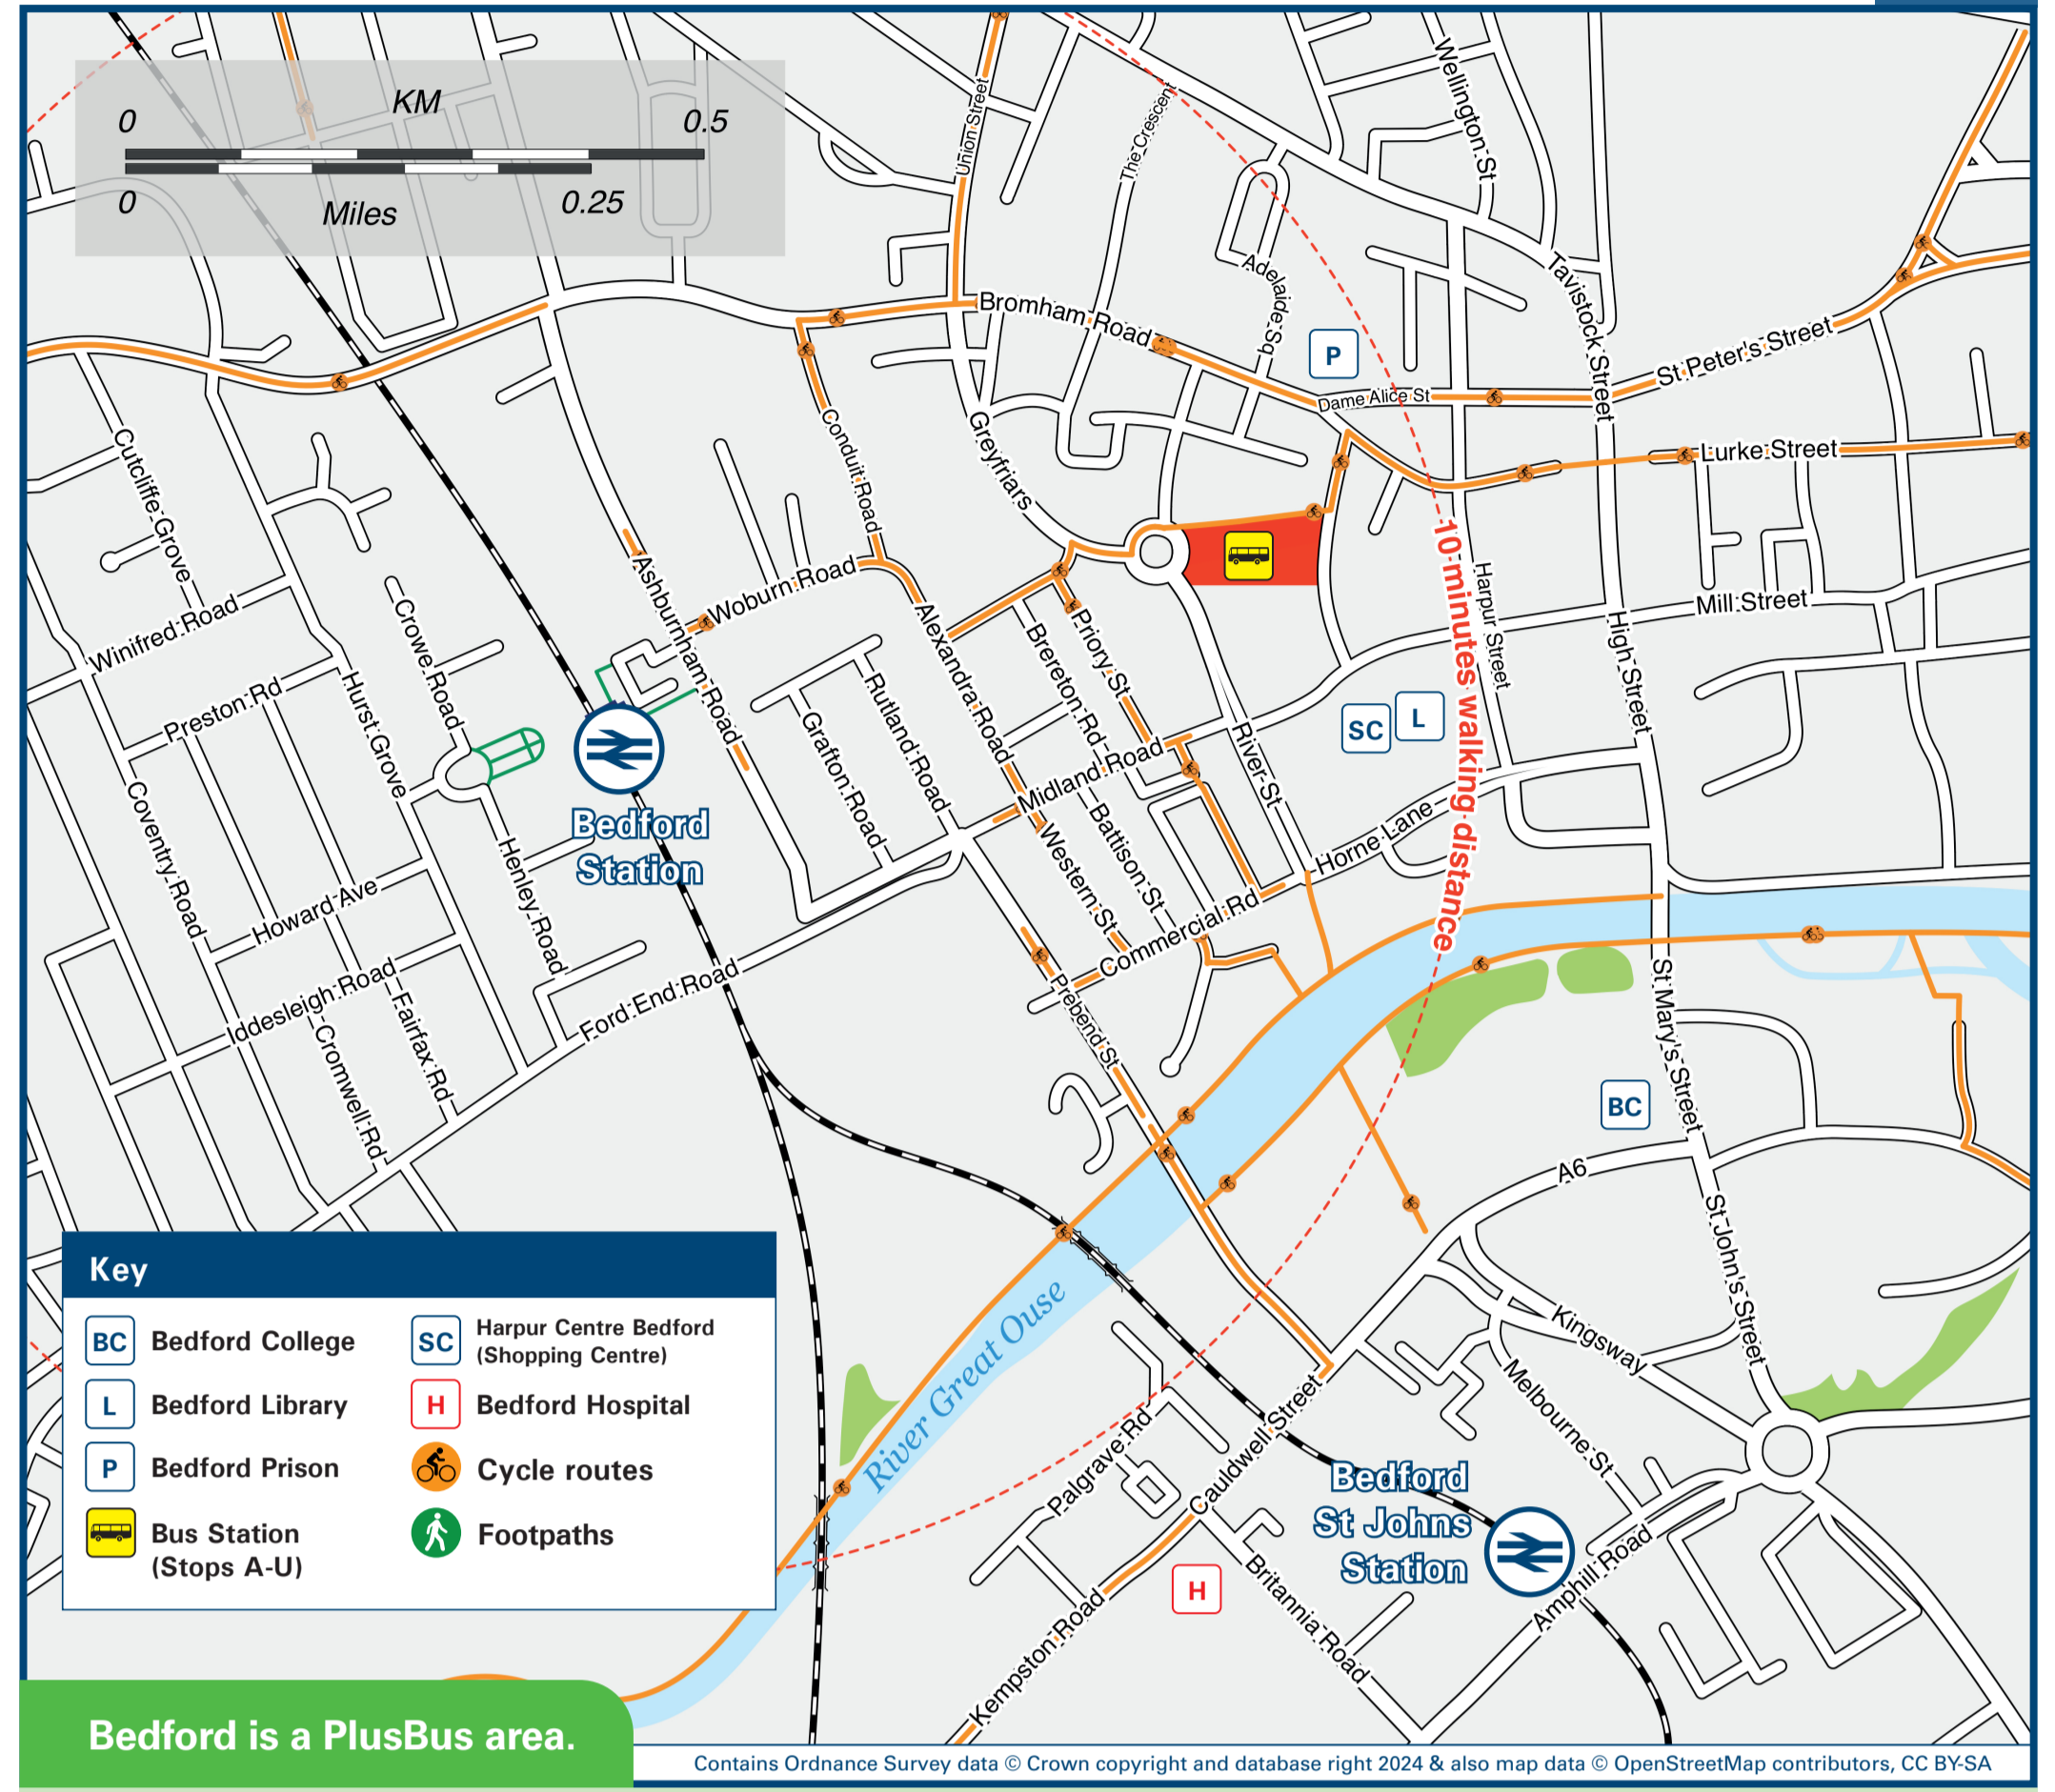

Local area map

Bedford is a PlusBus area.

PlusBus is a discount price 'bus pass' that you buy with your train ticket. It gives you unlimited bus travel around your chosen town, on participating buses. Visit www.plusbus.info

Main destinations by bus (Data correct at May 2024)

DESTINATION	BUS ROUTES	BUS STOP
Ampthill #	42, 44+, 68	Bus Station B, A, B
Arlesey #	9A	Bus Station G
Barton-le-Clay #	MK1	Bus Station G
Bedford Town area -		
• Town Centre & Bus Station	10 - 15 minutes walk from this station (see maps above)	
• Bedford Hospital (East Wing)	68	Bus Station A
• Bedford Hospital (South Wing)	42	Bus Station B
• Bedford Hospital (West)	44	Bus Station A
• Bedford Hospital (West)	1	Bus Station K
• Brickhill	53	Bus Station D
• Eastcotts	C1, C10-, C11##, 6	Bus Station H
• Elms Farm	72, 73	Bus Station H
• Fenlake	9, 9A, 9B	Bus Station G
• Fenlake (Elstow Road)	5, 905	Bus Station L, D
• Goldington	905	Bus Station D
• Mile Road	9, 9A, 9B	Bus Station G
• Putnoe	4	Bus Station D
• Queens Park	7	Bus Station L
• Shortstown	10	Bus Station L
• Woodside	8	M2, Bus Station T
• Woodside	9, 9A, 9B	Bus Station G
• Woodside	4	Bus Station D
• Woodside	5	Bus Station L
• Woodside	7	Bus Station L
• Woodside	10	Bus Station L
• Woodside	73	Bus Station H
• Woodside	41	Bus Station H
• Woodside	73	Bus Station H
• Woodside	74	Bus Station B
• Woodside	28*	Bus Station O
• Woodside	41	R2, Bus Station O
• Woodside	905	Bus Station O
• Woodside	72, 73	Bus Station H
• Woodside	74	Bus Station H
• Woodside	25	Bus Station H
• Woodside	25	Bus Station H
• Woodside	50**	Bus Station E
• Woodside	50, 51	Bus Station A
• Woodside	44	Bus Station D
• Woodside	28A*	Bus Station O
• Woodside	72, 73	Bus Station H
• Woodside	74	Bus Station B
• Woodside	9A, 9B	Bus Station G