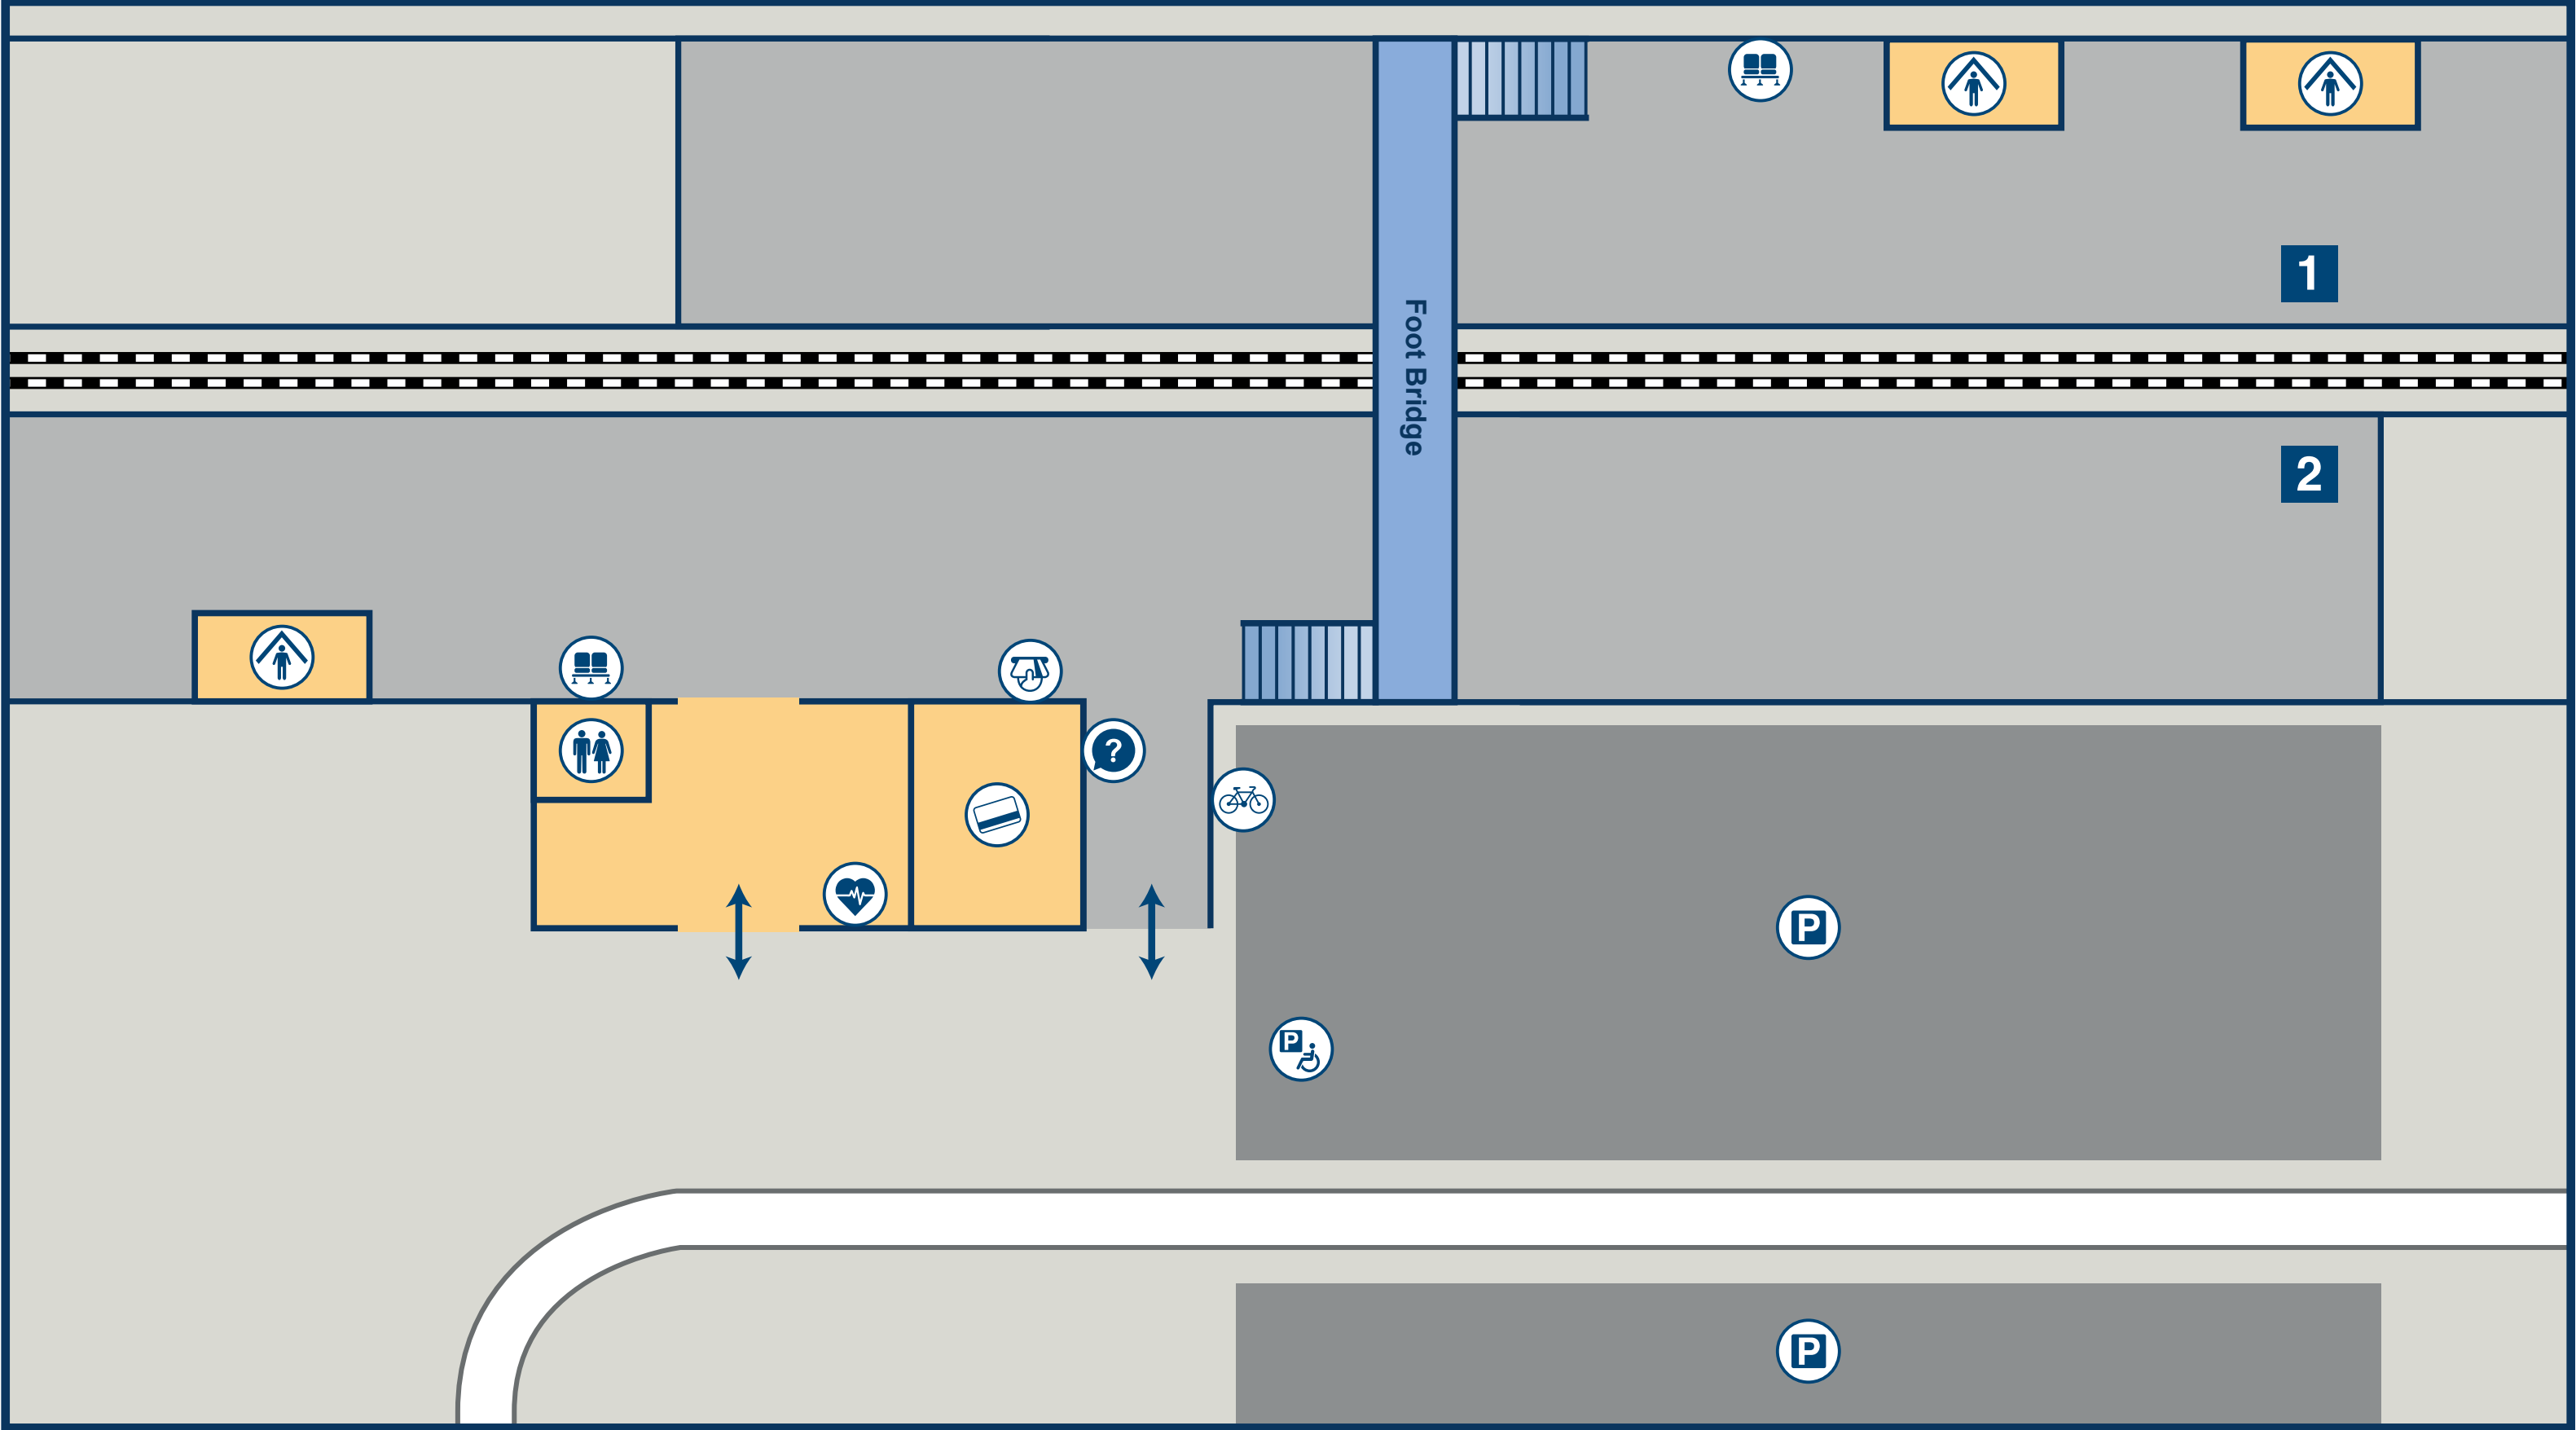

# Stonegate Station Plan

<b>Key</b>	Car Park	Disabled Parking	Platform	Ticket Machine
	Cycle Rack	Entrance / Exit	Seats	Ticket Office
	Defibrillator	Help Point	Shelter	Unisex Toilet