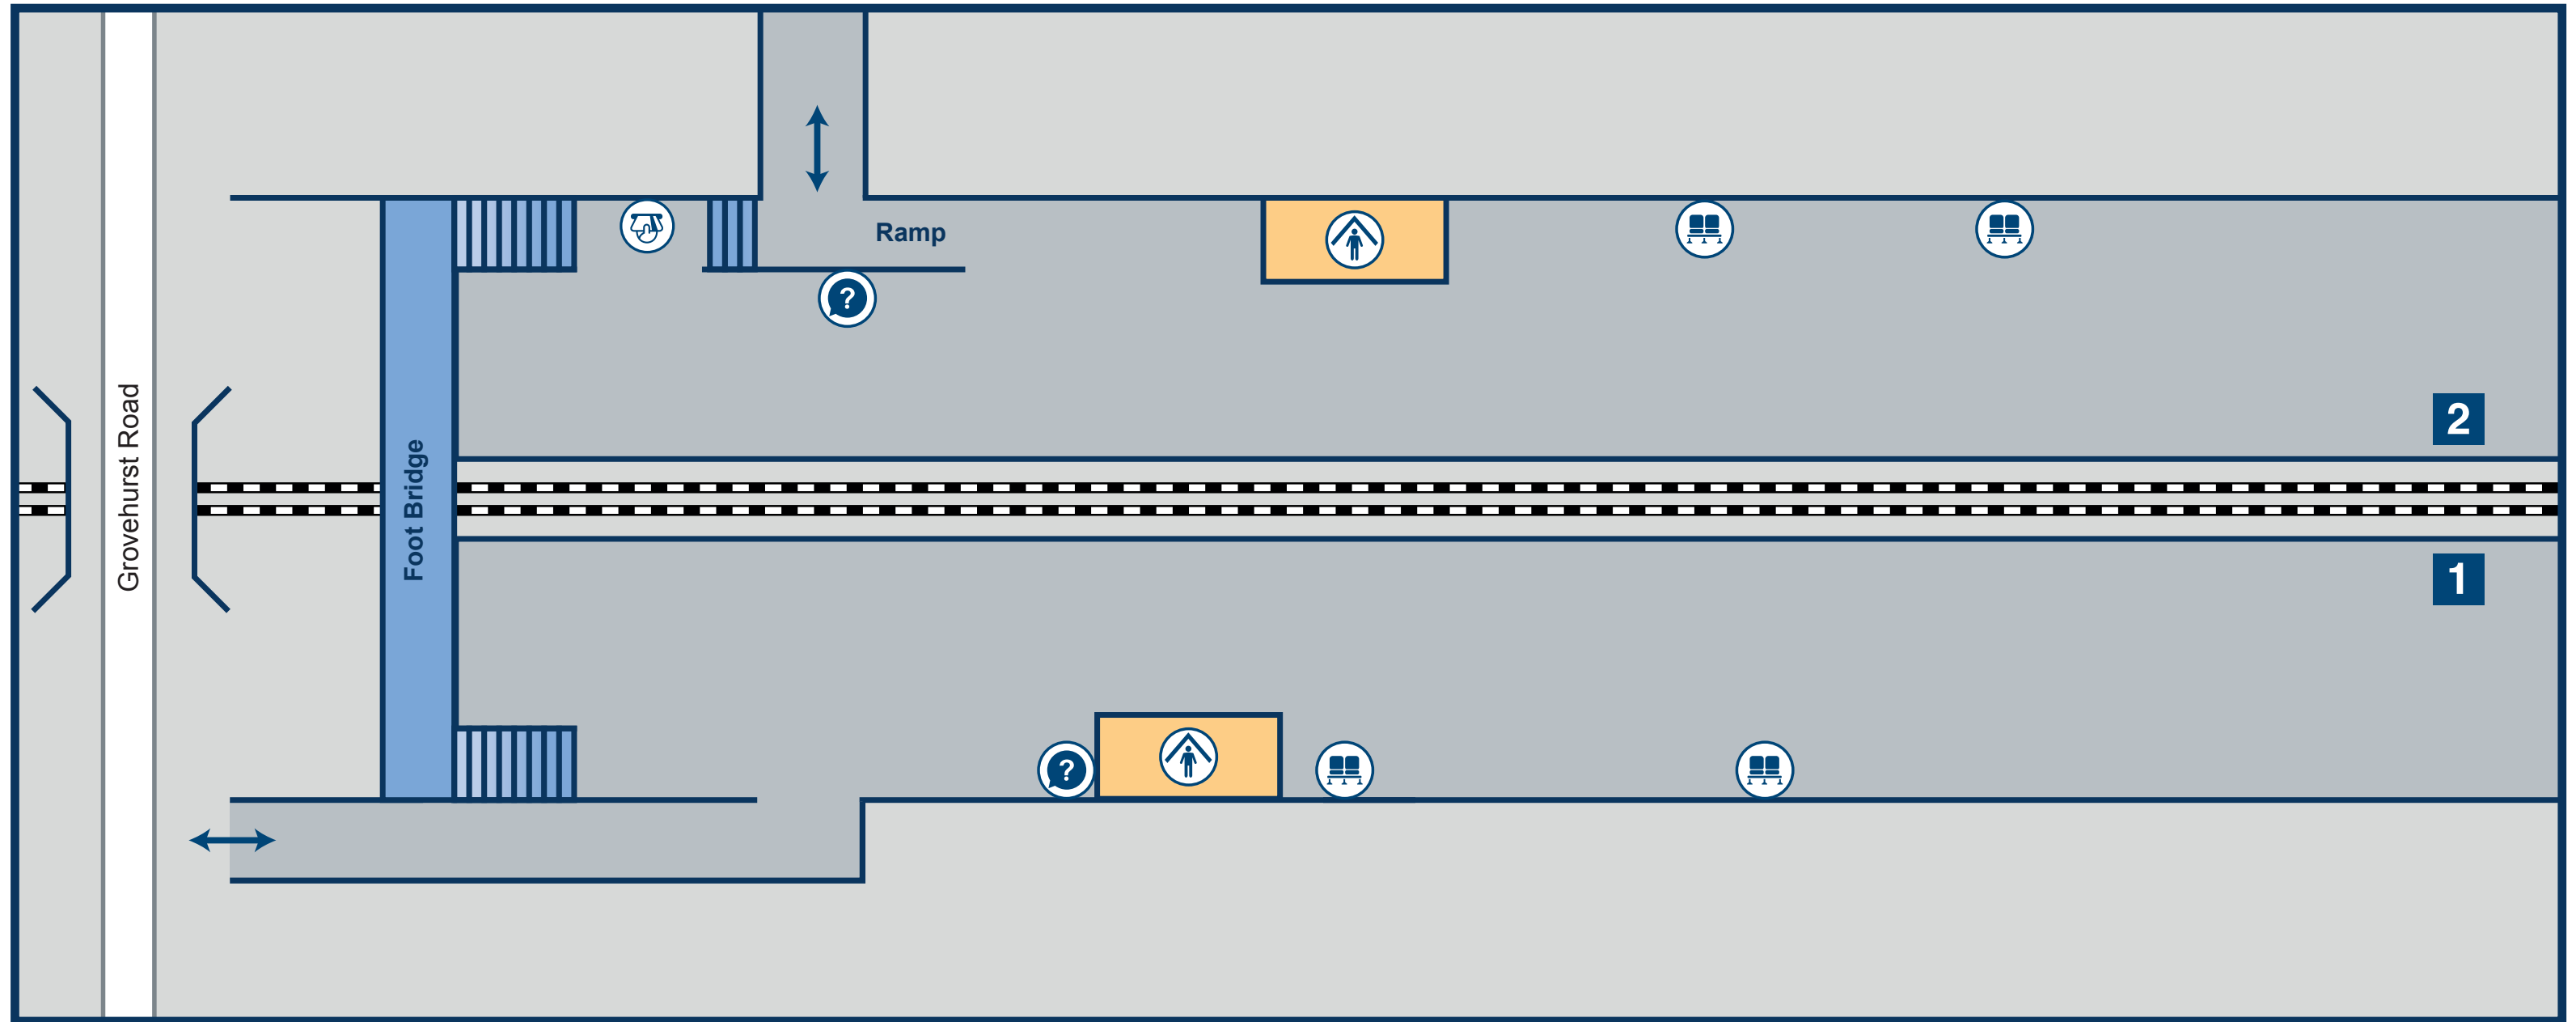

Kemsley Station Plan

Key

↔ Entrance / Exit

♀ Female Toilets

1 Platform

🪑 Seats

🏠 Shelter

🎫 Ticket Machine