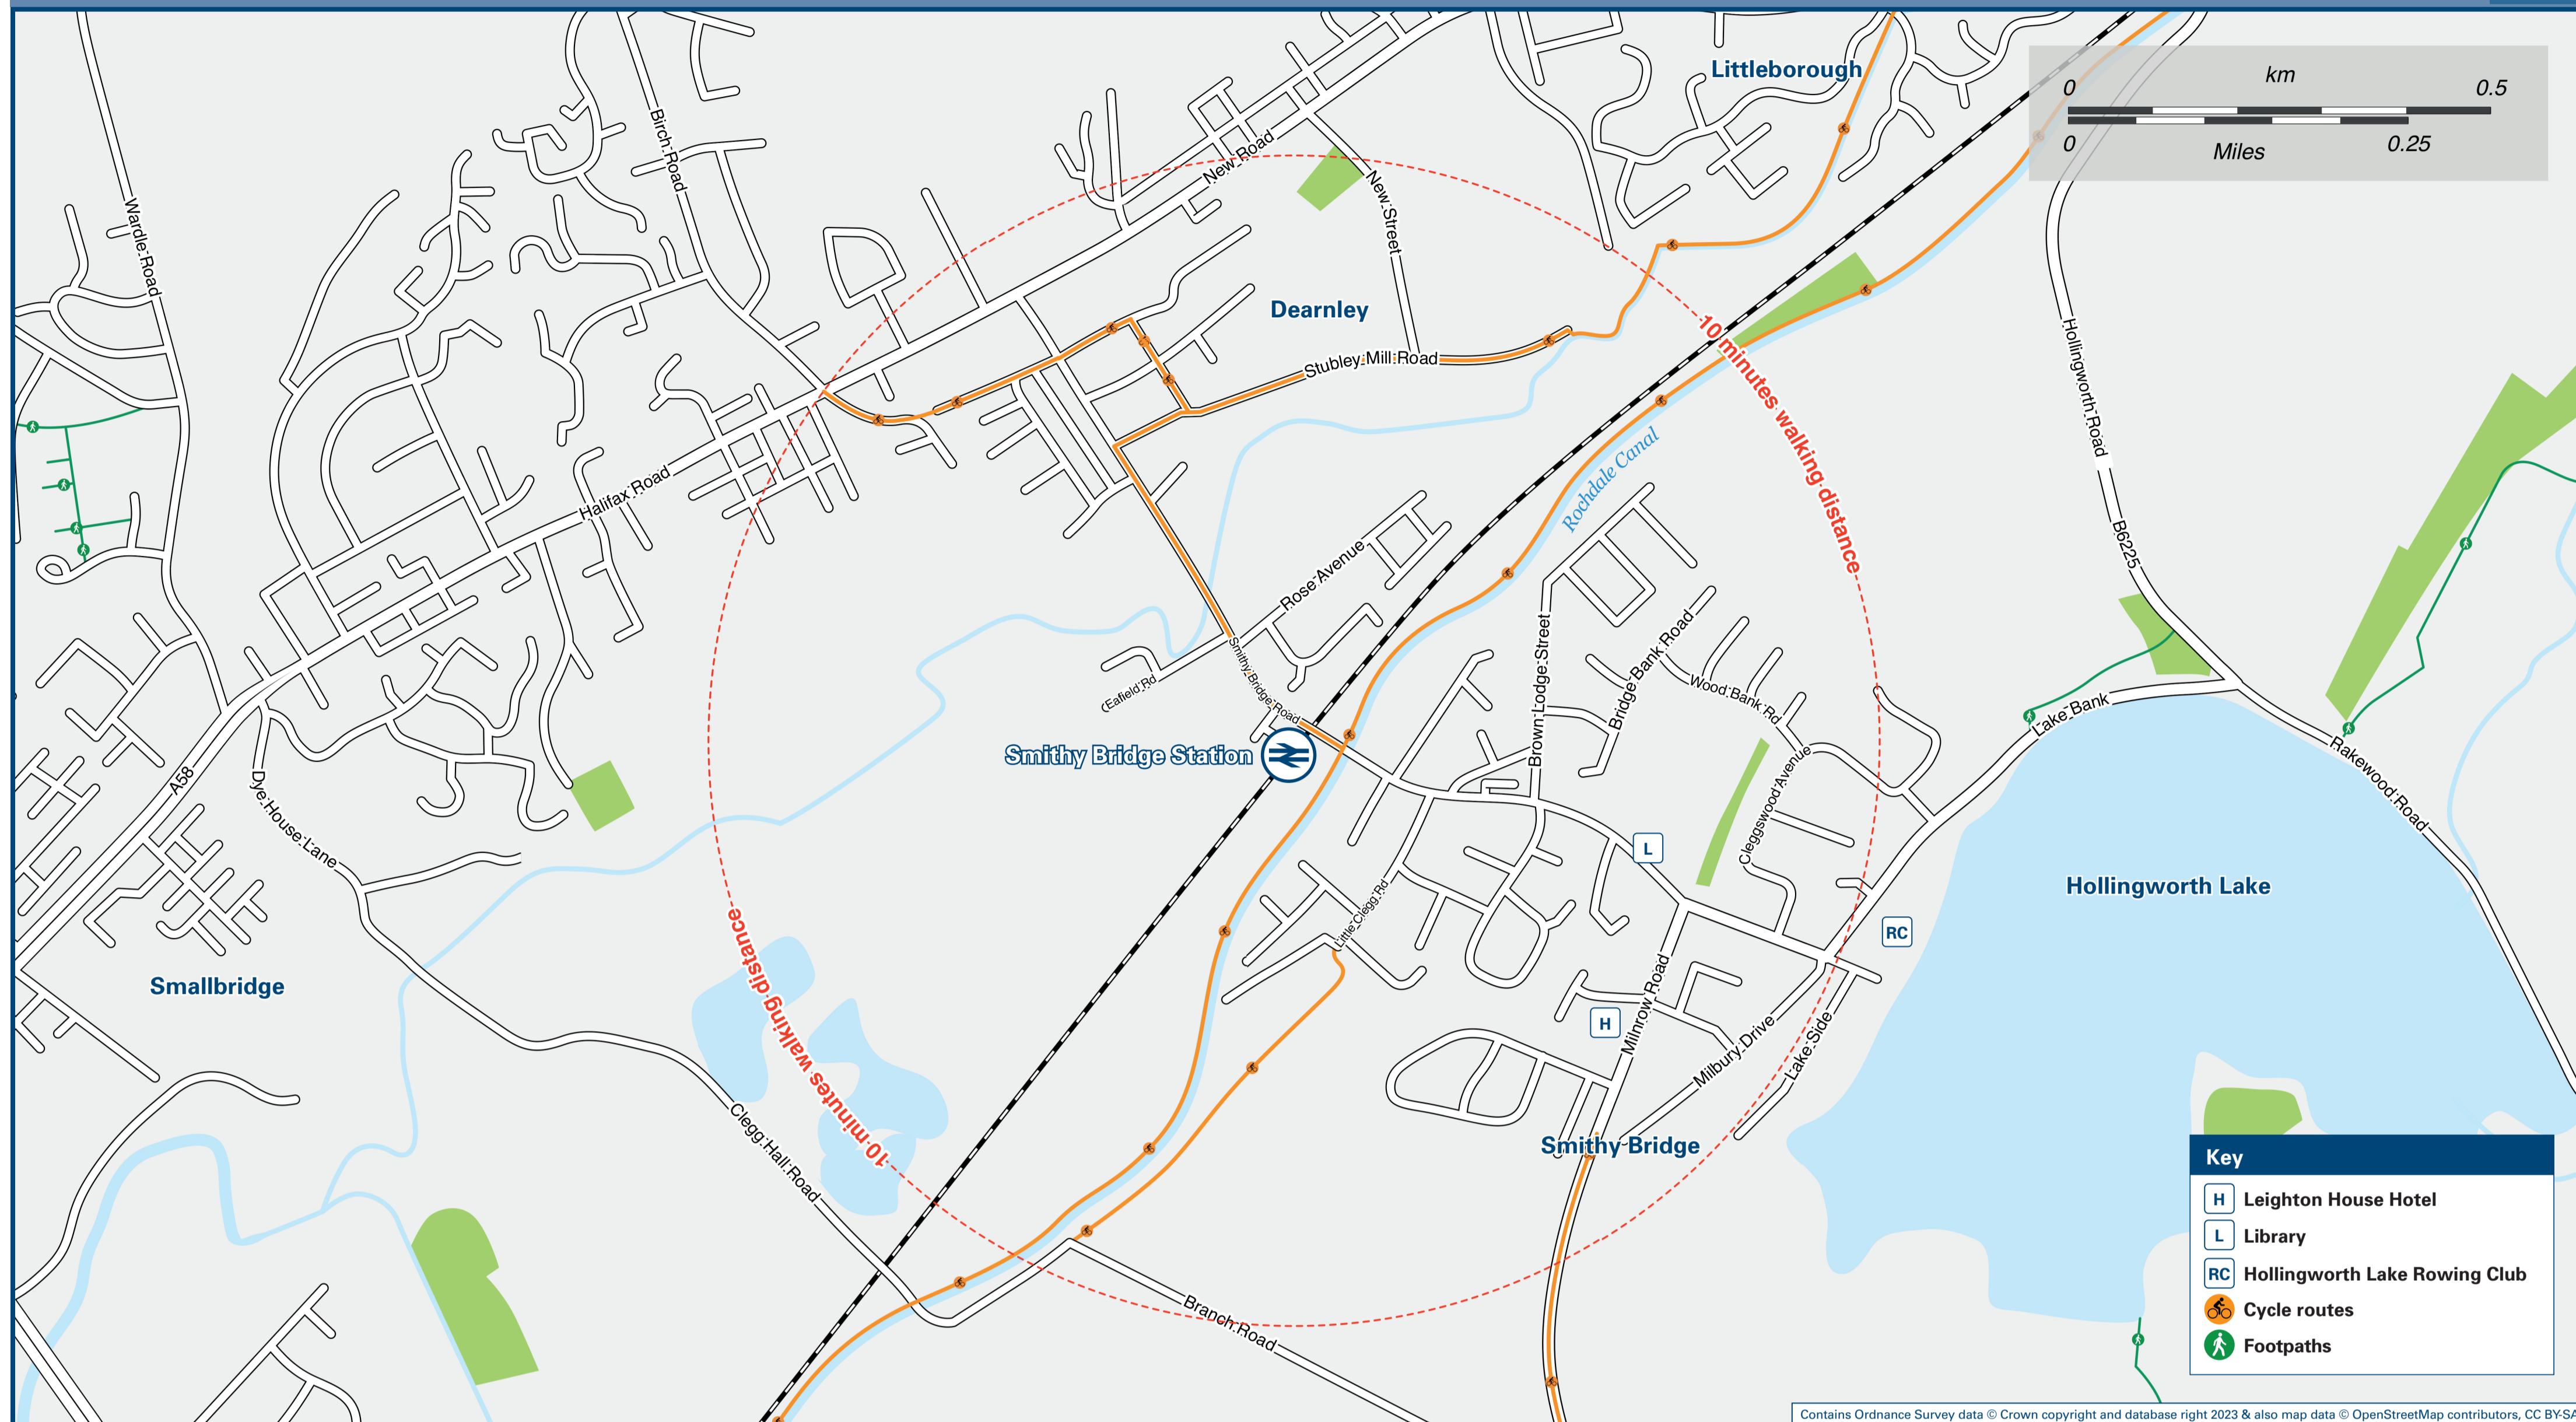

Smithy Bridge Station

Onward Travel Information

Local area map