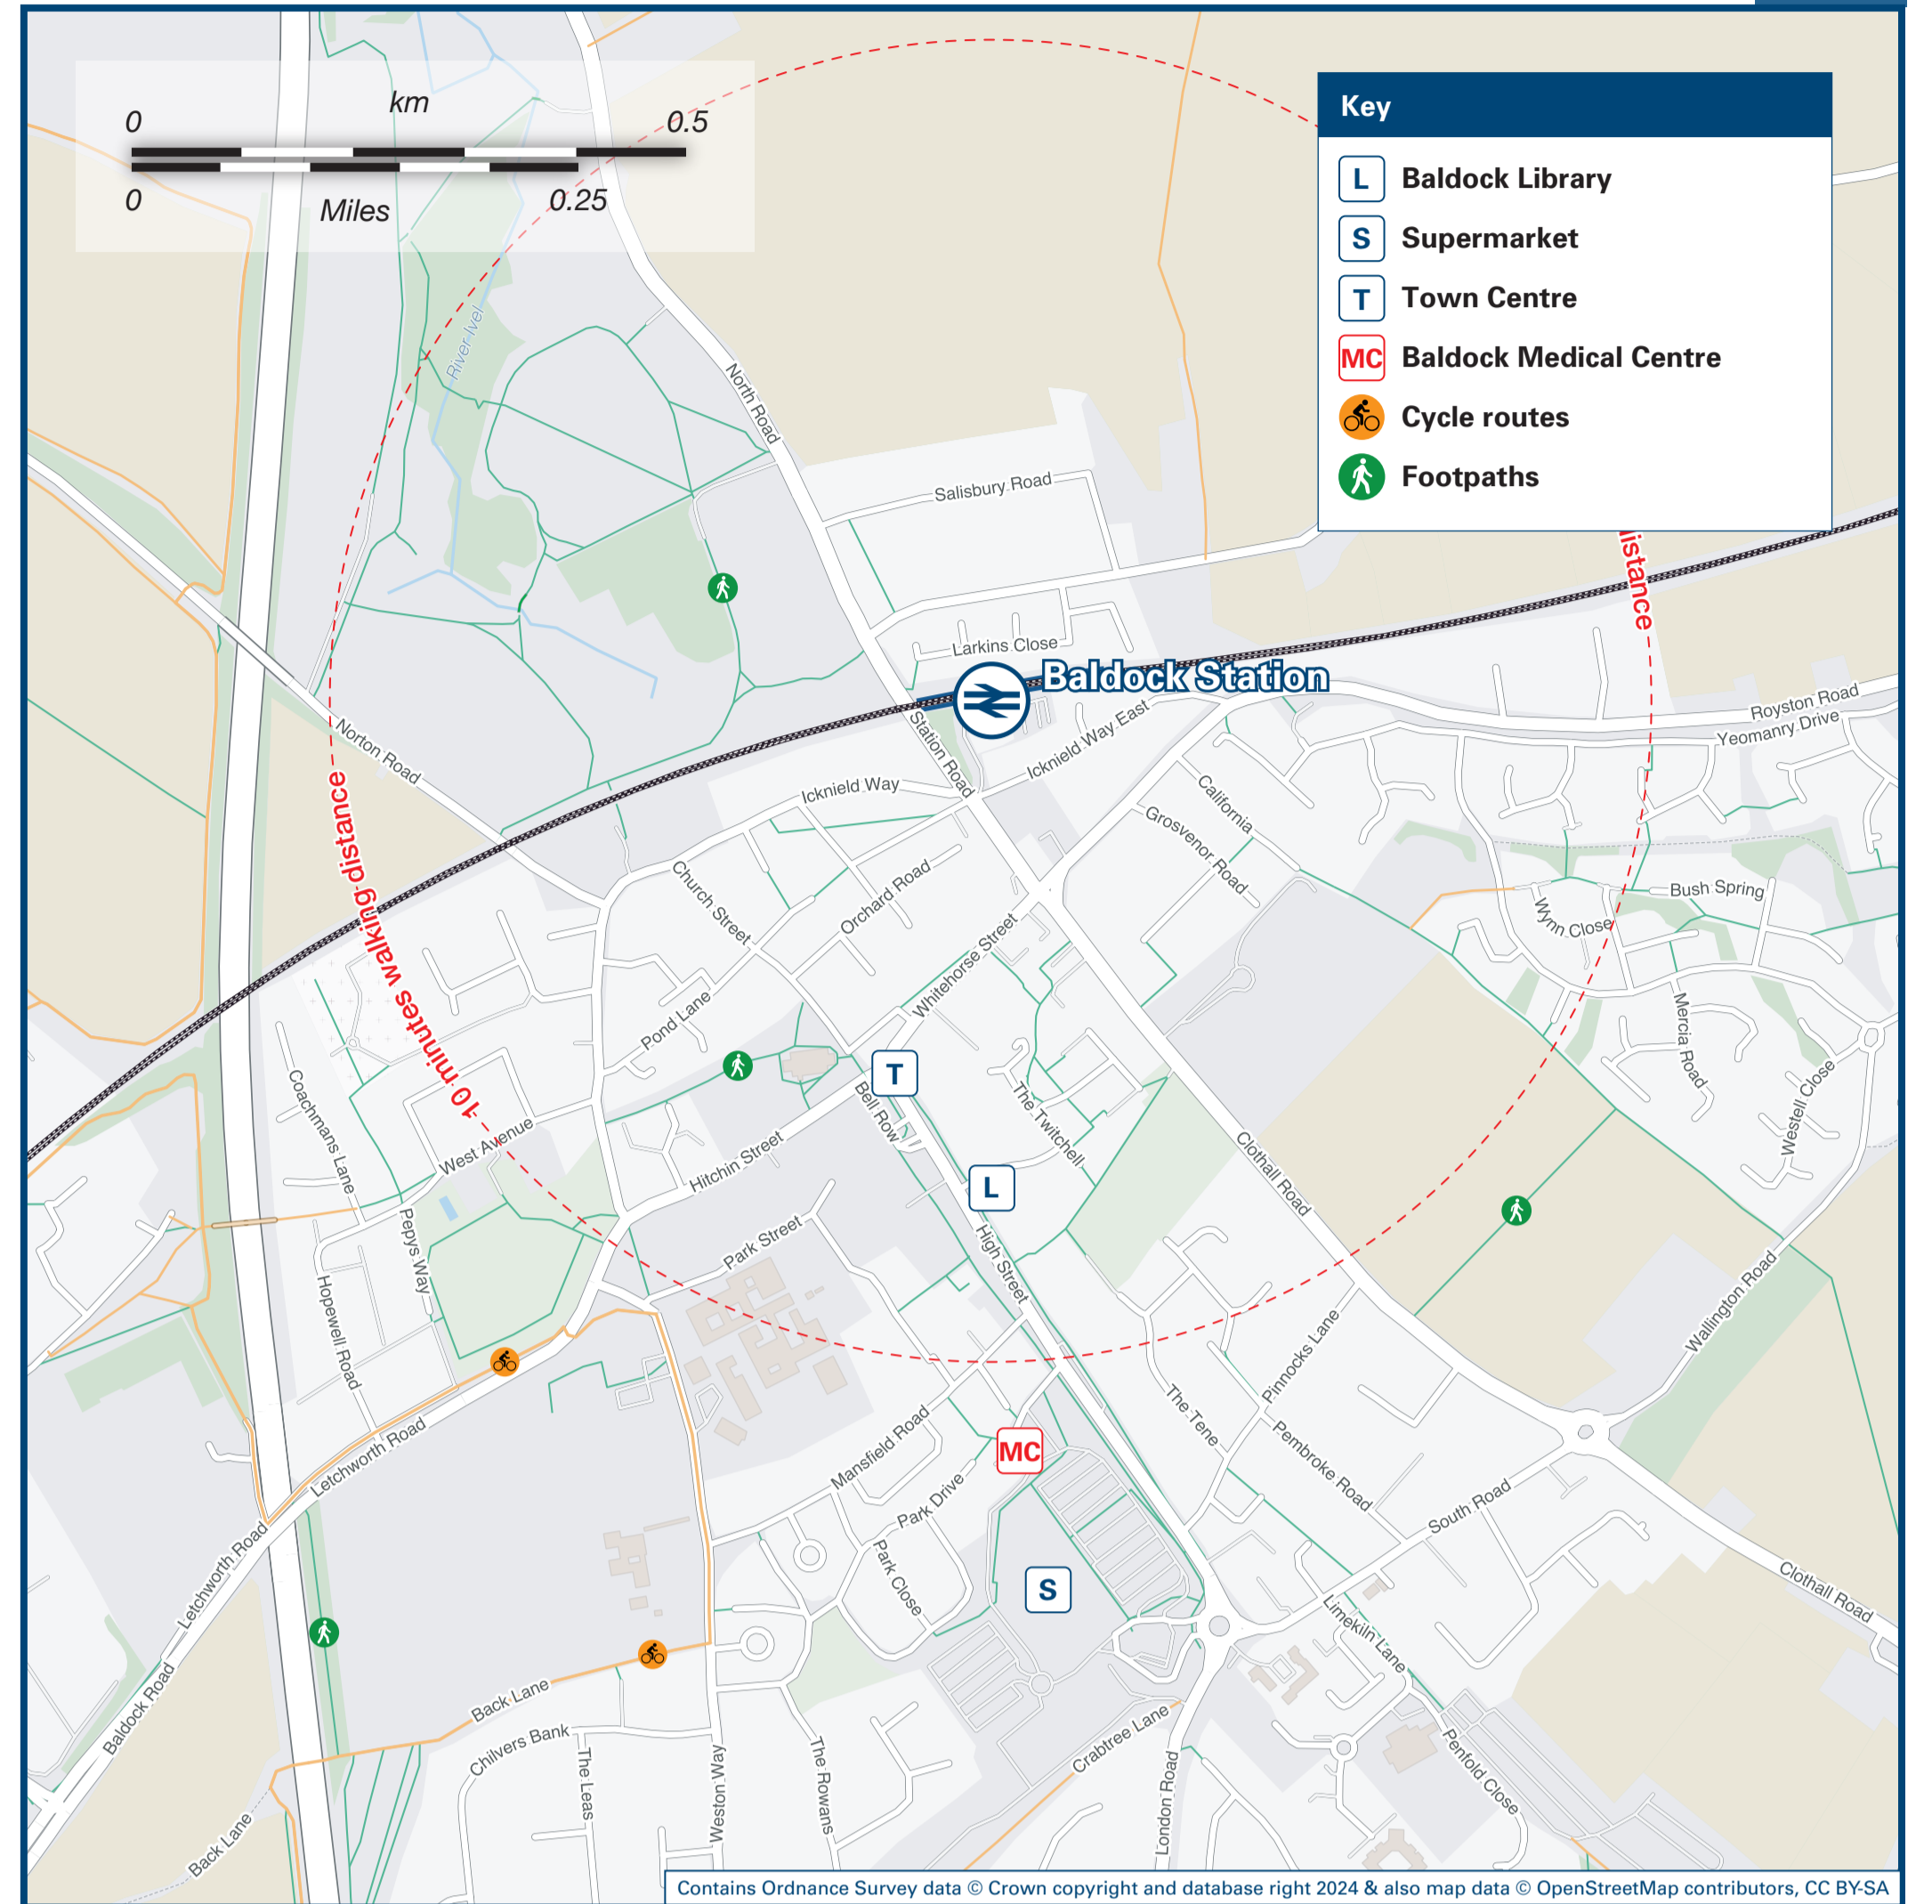

# Baldock Station

# Onward Travel Information

## Local area map

DESTINATION	BUS ROUTES	BUS STOP
Hitchin	98, 386	C
Letchworth Garden City	91, 98, 386	C
Lister Hospital (Stevenage)	386	C
Newnham	91	B
Odsey (Ashwell & Morden Railway Station)	91	B
Puckeridge	386	D
Radwell Lane	91	B