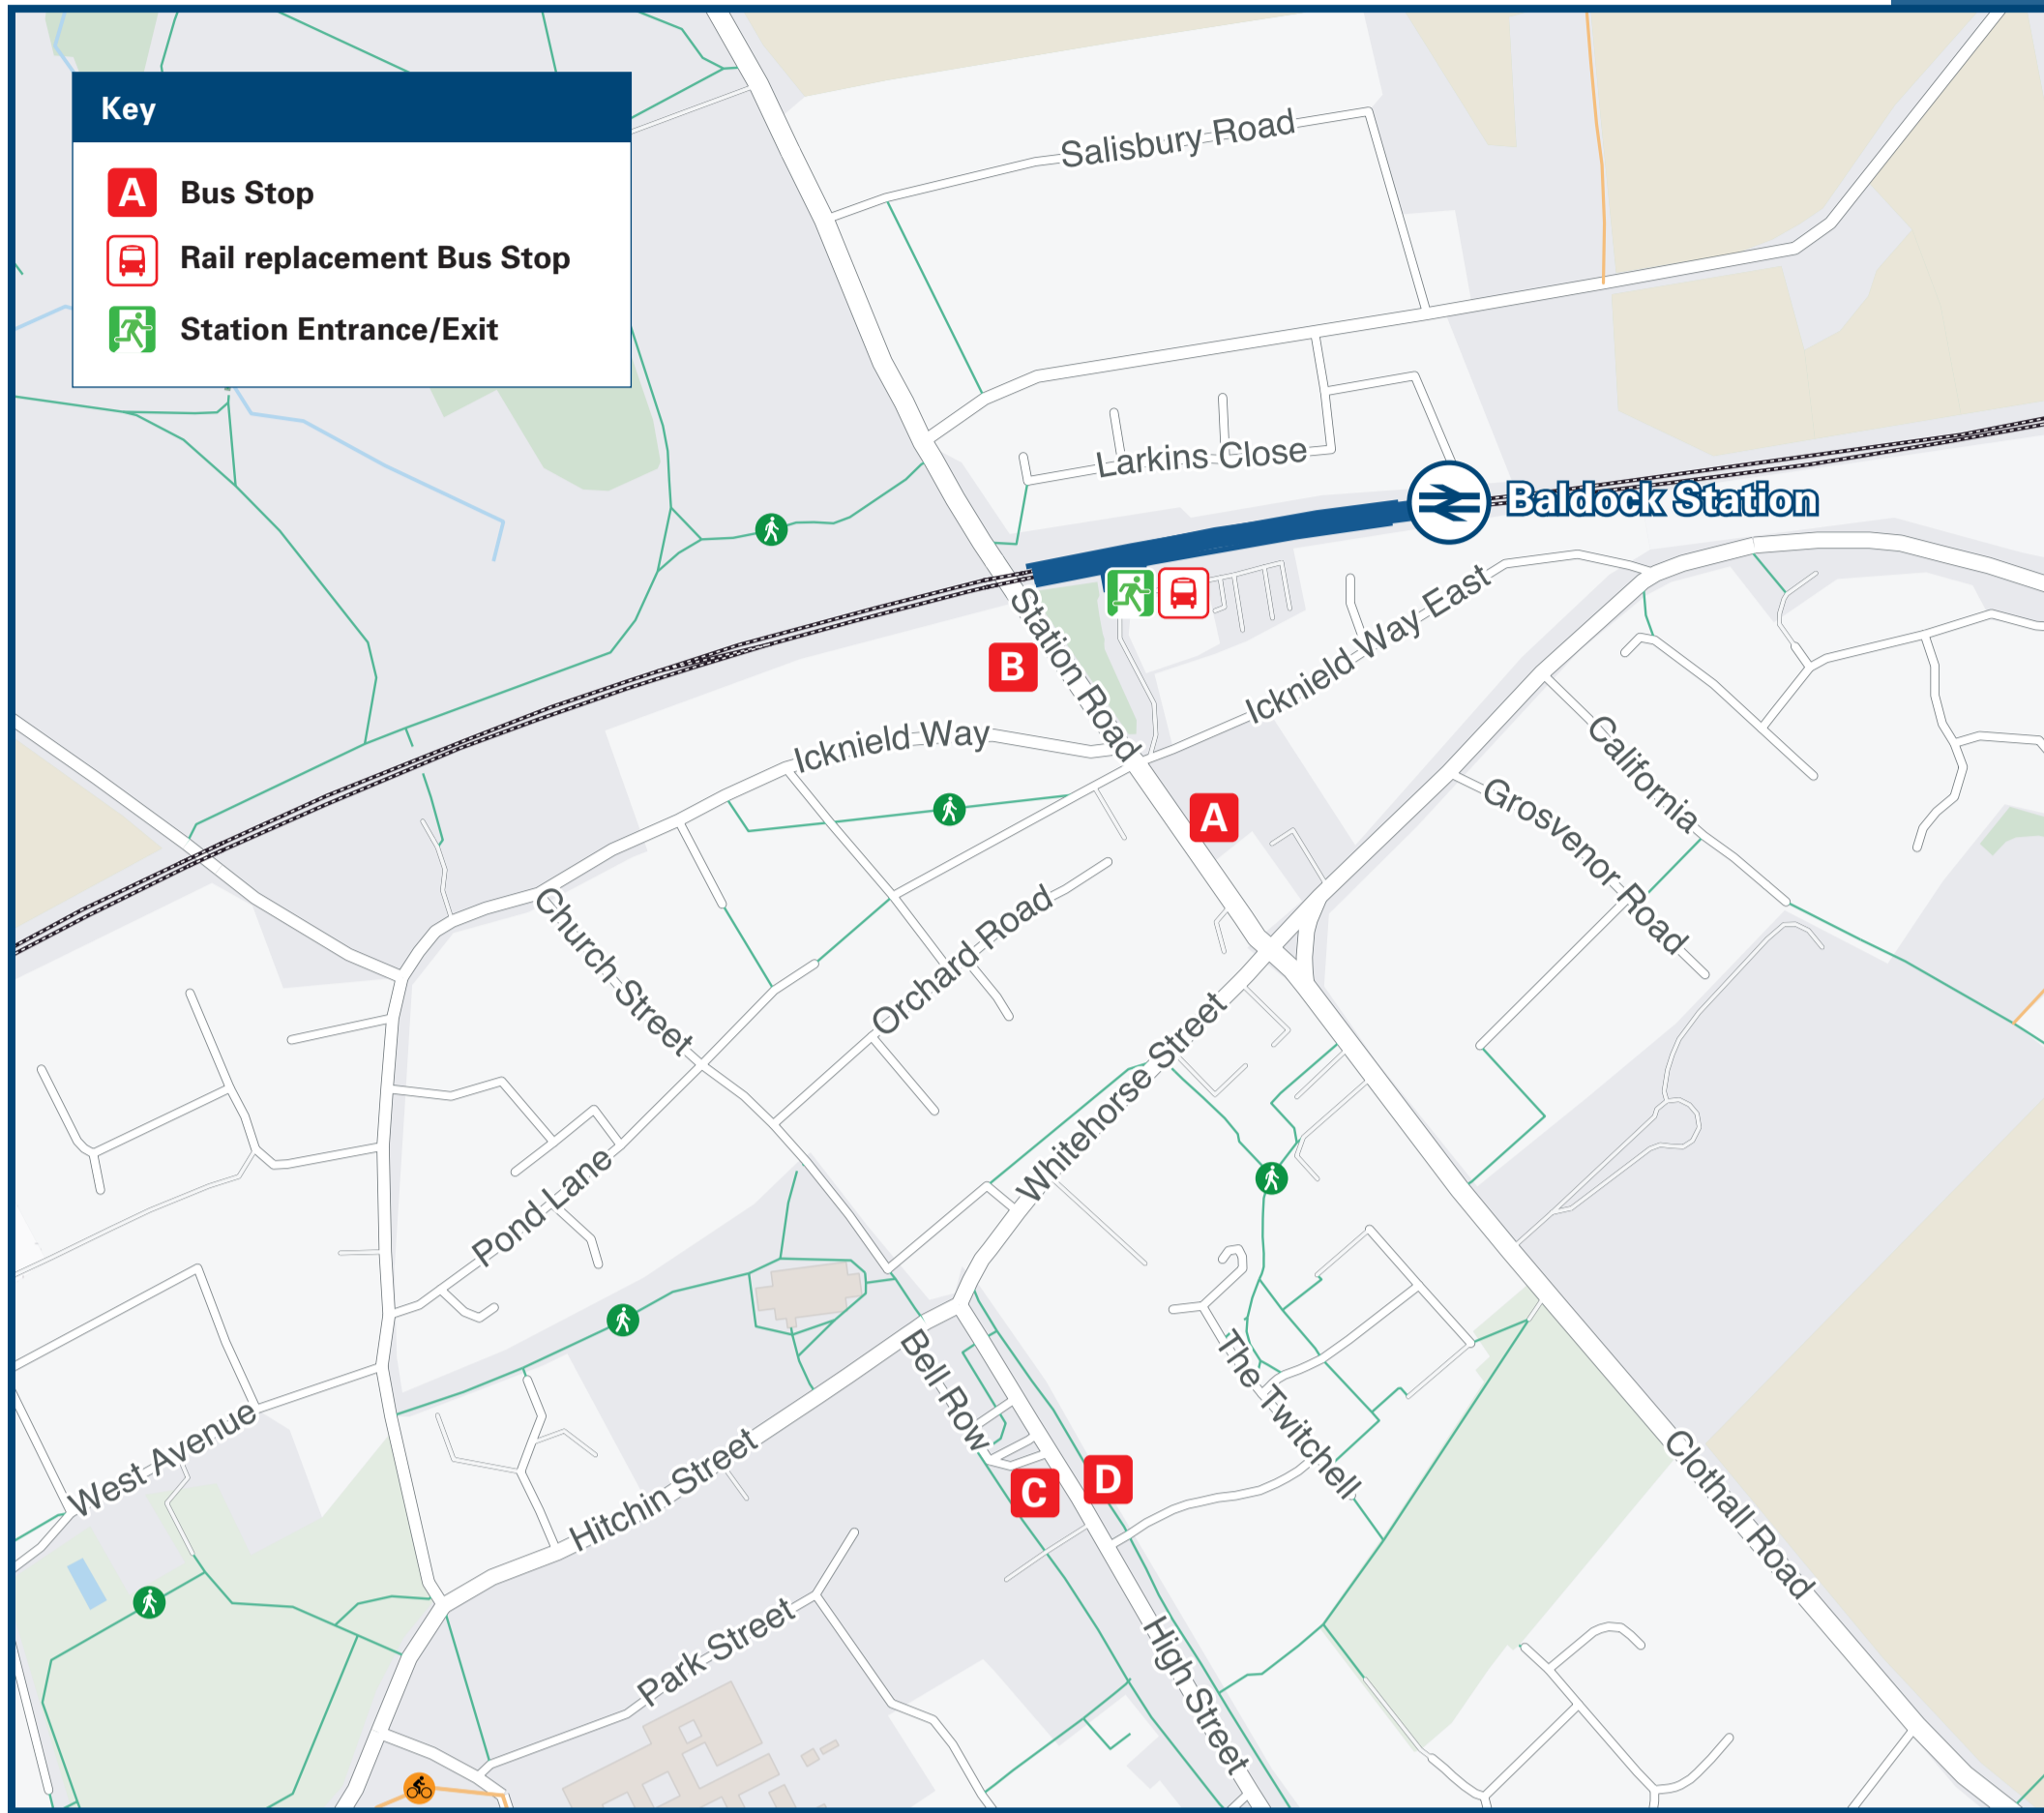

Baldock Station

Onward Travel Information

Buses

All Rail replacement buses depart from the station front.