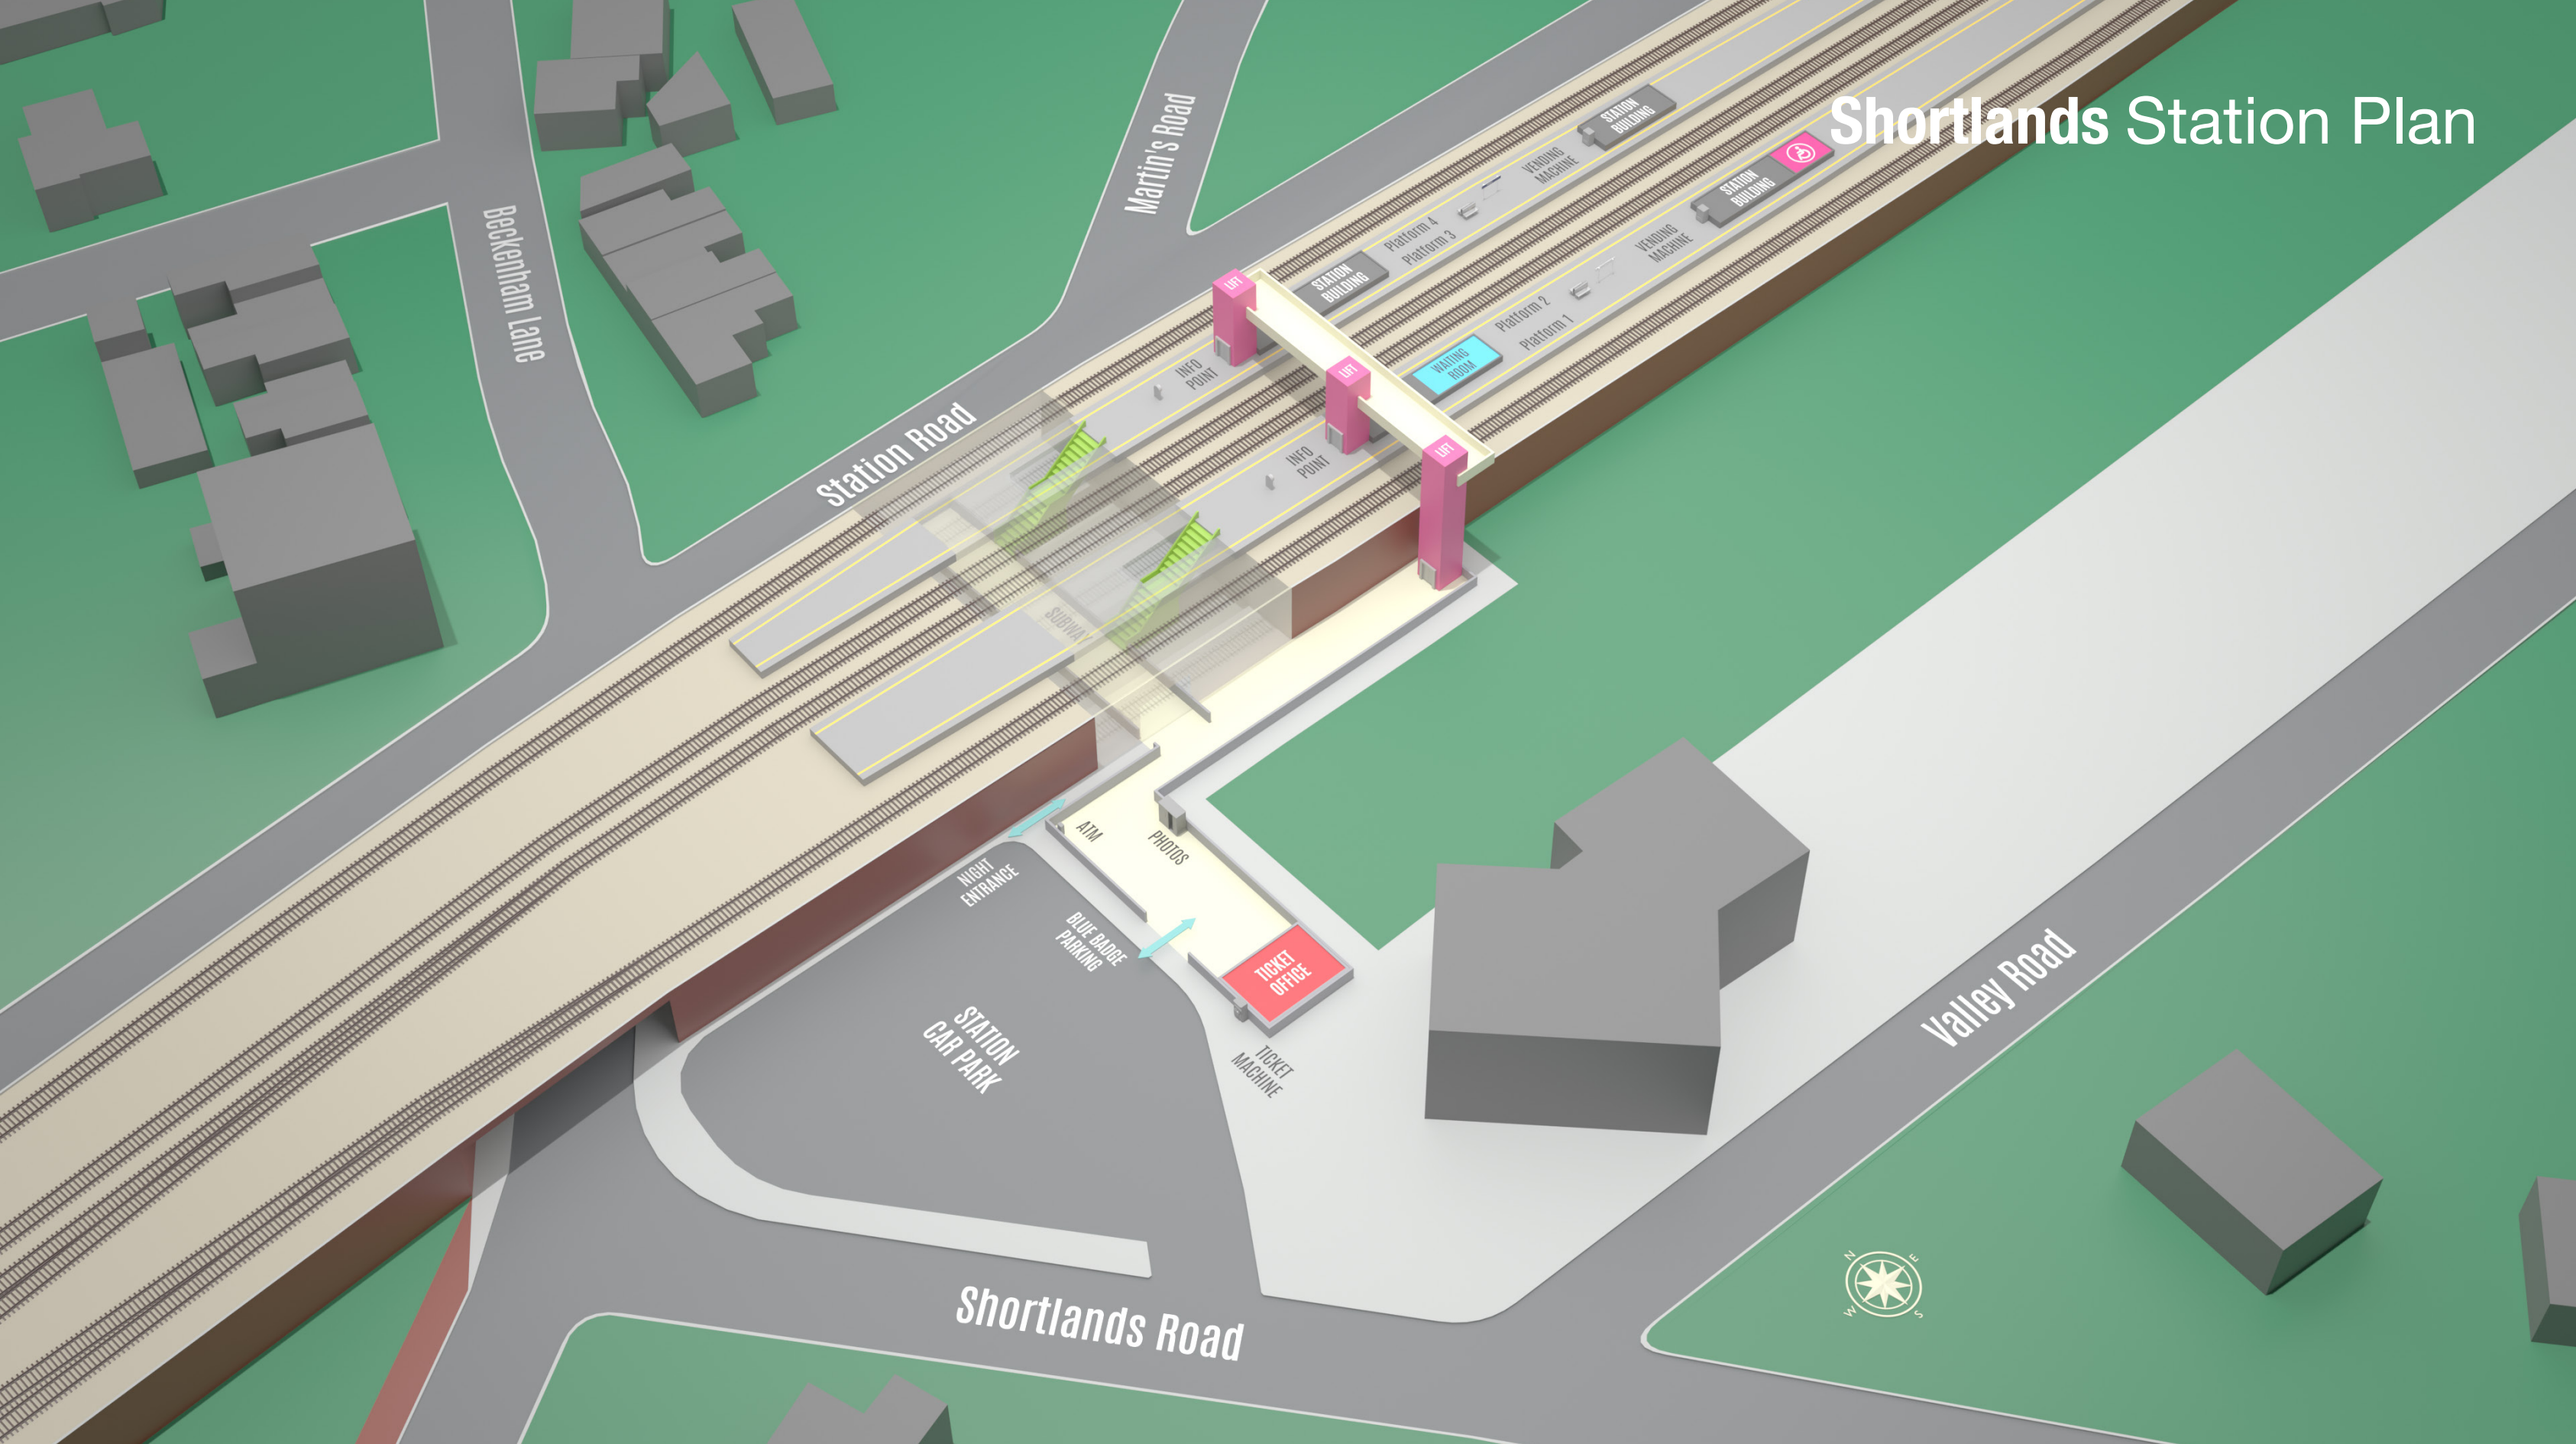

Shortlands Station Plan

Beckenham Lane

Station Road

Martin's Road

Valley Road

Shortlands Road

STATION
CAR PARK

NIGHT
ENTRANCE

BLUE BADGE
PARKING

TICKET
OFFICE

TICKET
MACHINE

ATM

PHOTOS

SUBWAY

INFO
POINT

INFO
POINT

WAITING
ROOM

Platform 2

Platform 3

Platform 4

STATION
BUILDING

VENDED
MACHINE

STATION
BUILDING

VENDED
MACHINE