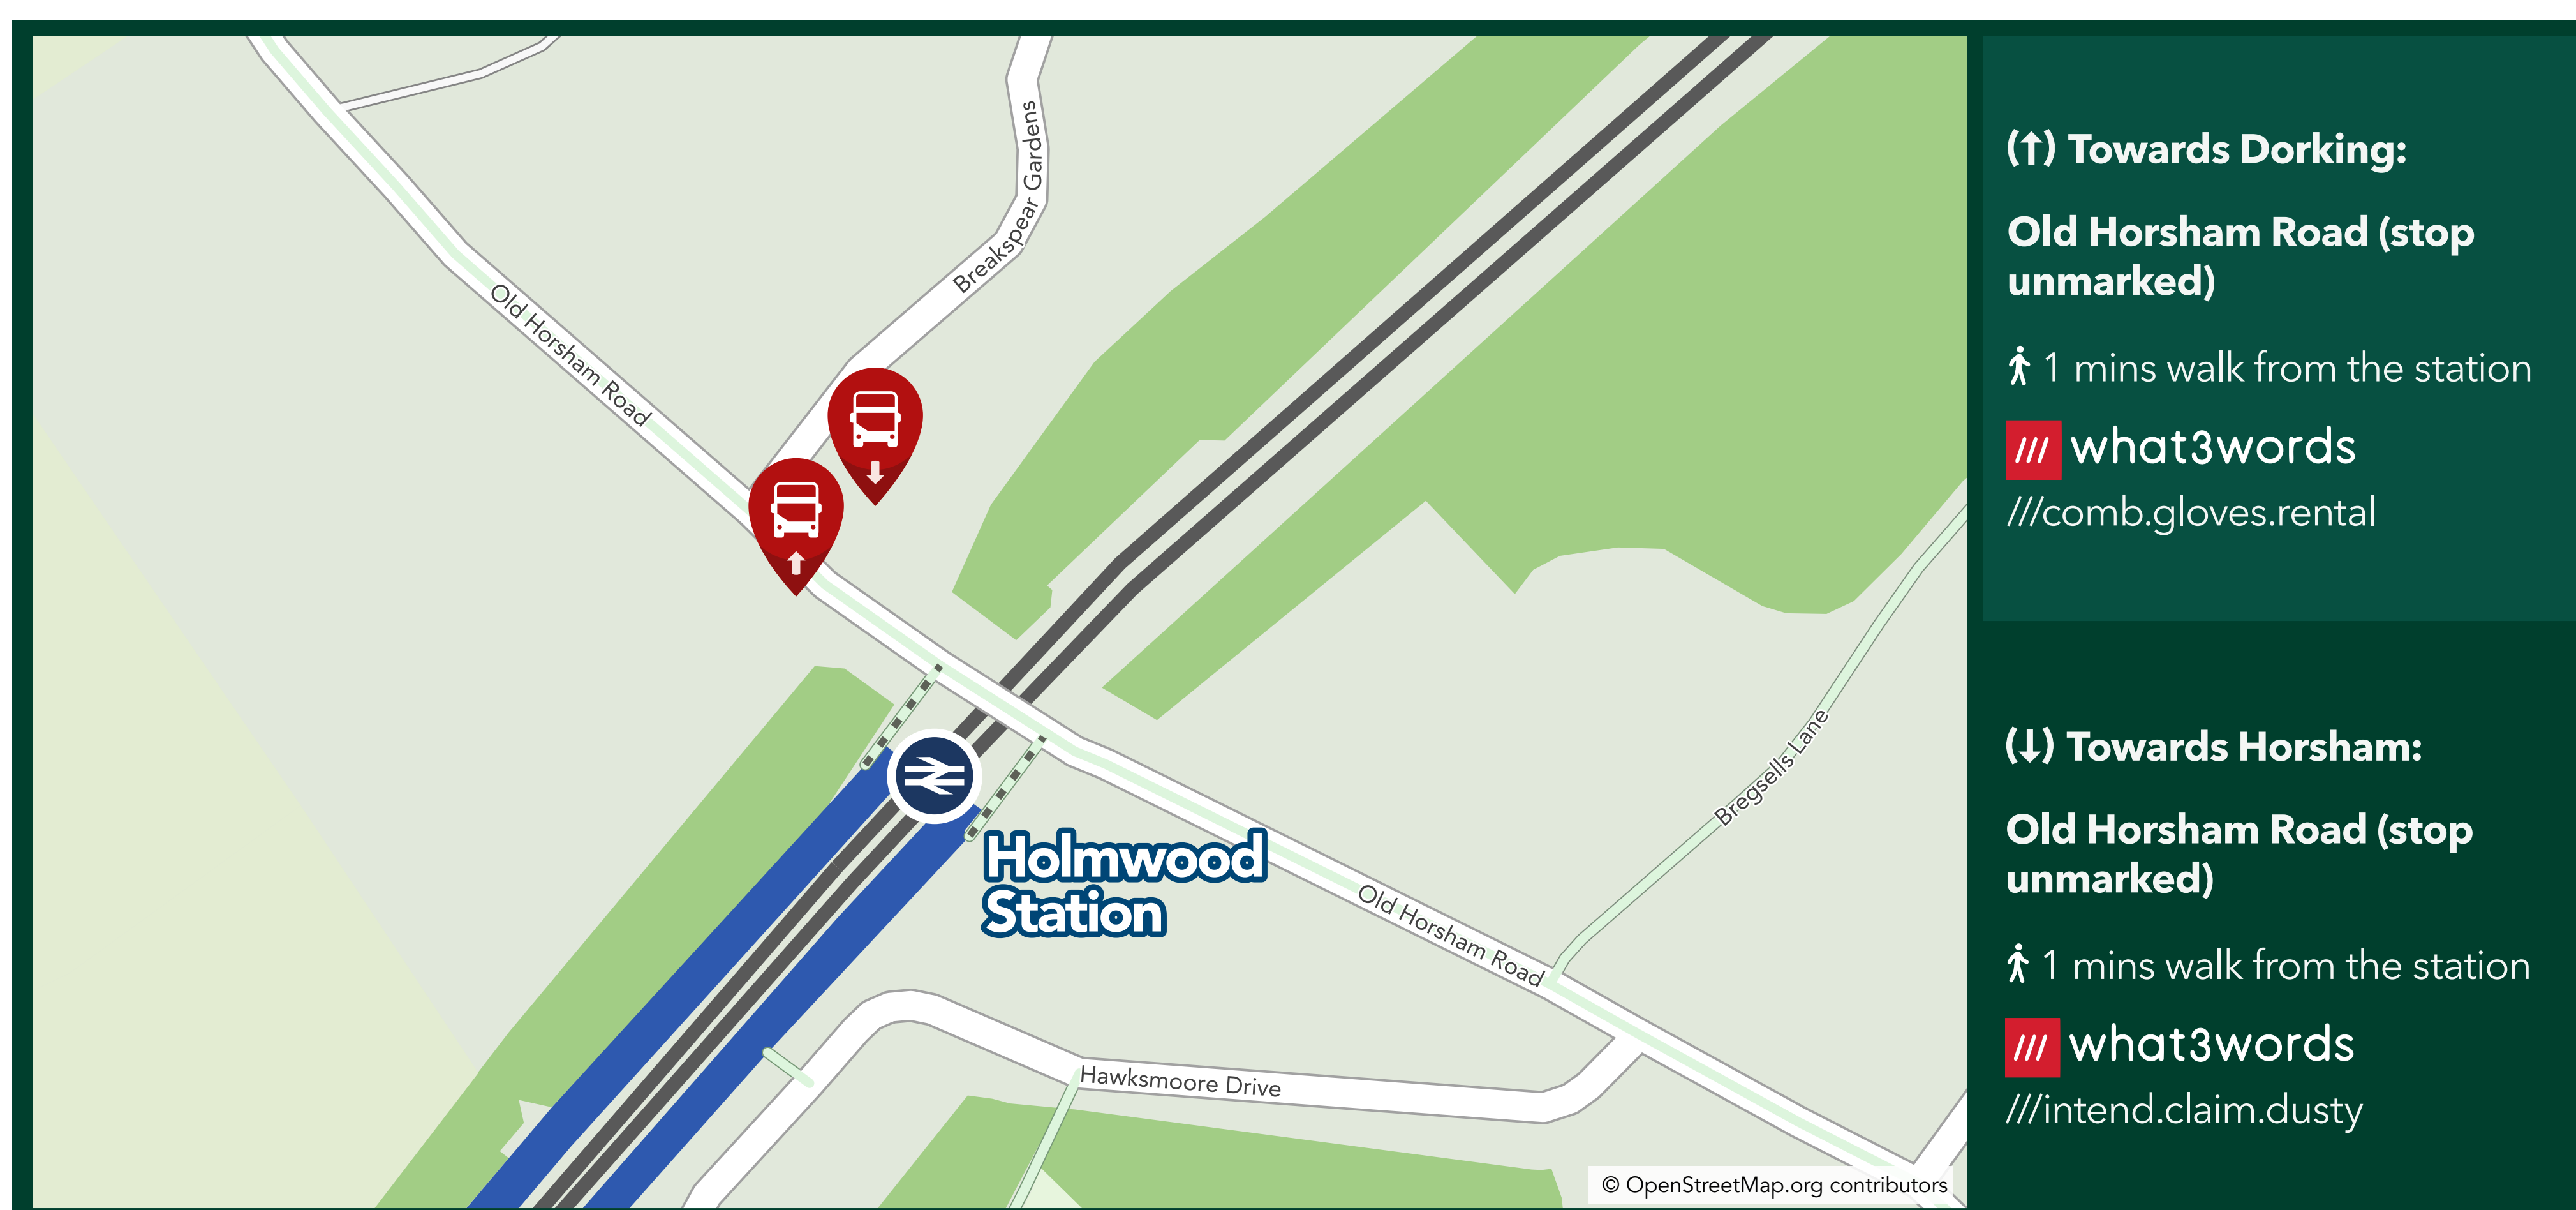

# Rail Replacement Bus Services

## Holmwood

**When trains are unable to run due to improvement works or disruption, dedicated replacement buses will stop at the locations shown below.**

Rail replacement buses will display a prominent sign in the front window.

For journeys on regular scheduled buses, information on bus stops can be found on the separate "Onward Travel" poster or by scanning the QR code below to access the information page for this station.

(↑) Towards Dorking:

**Old Horsham Road (stop unmarked)**

↑ 1 mins walk from the station

/// what3words

///comb.gloves.rental

(↓) Towards Horsham:

**Old Horsham Road (stop unmarked)**

↑ 1 mins walk from the station

/// what3words