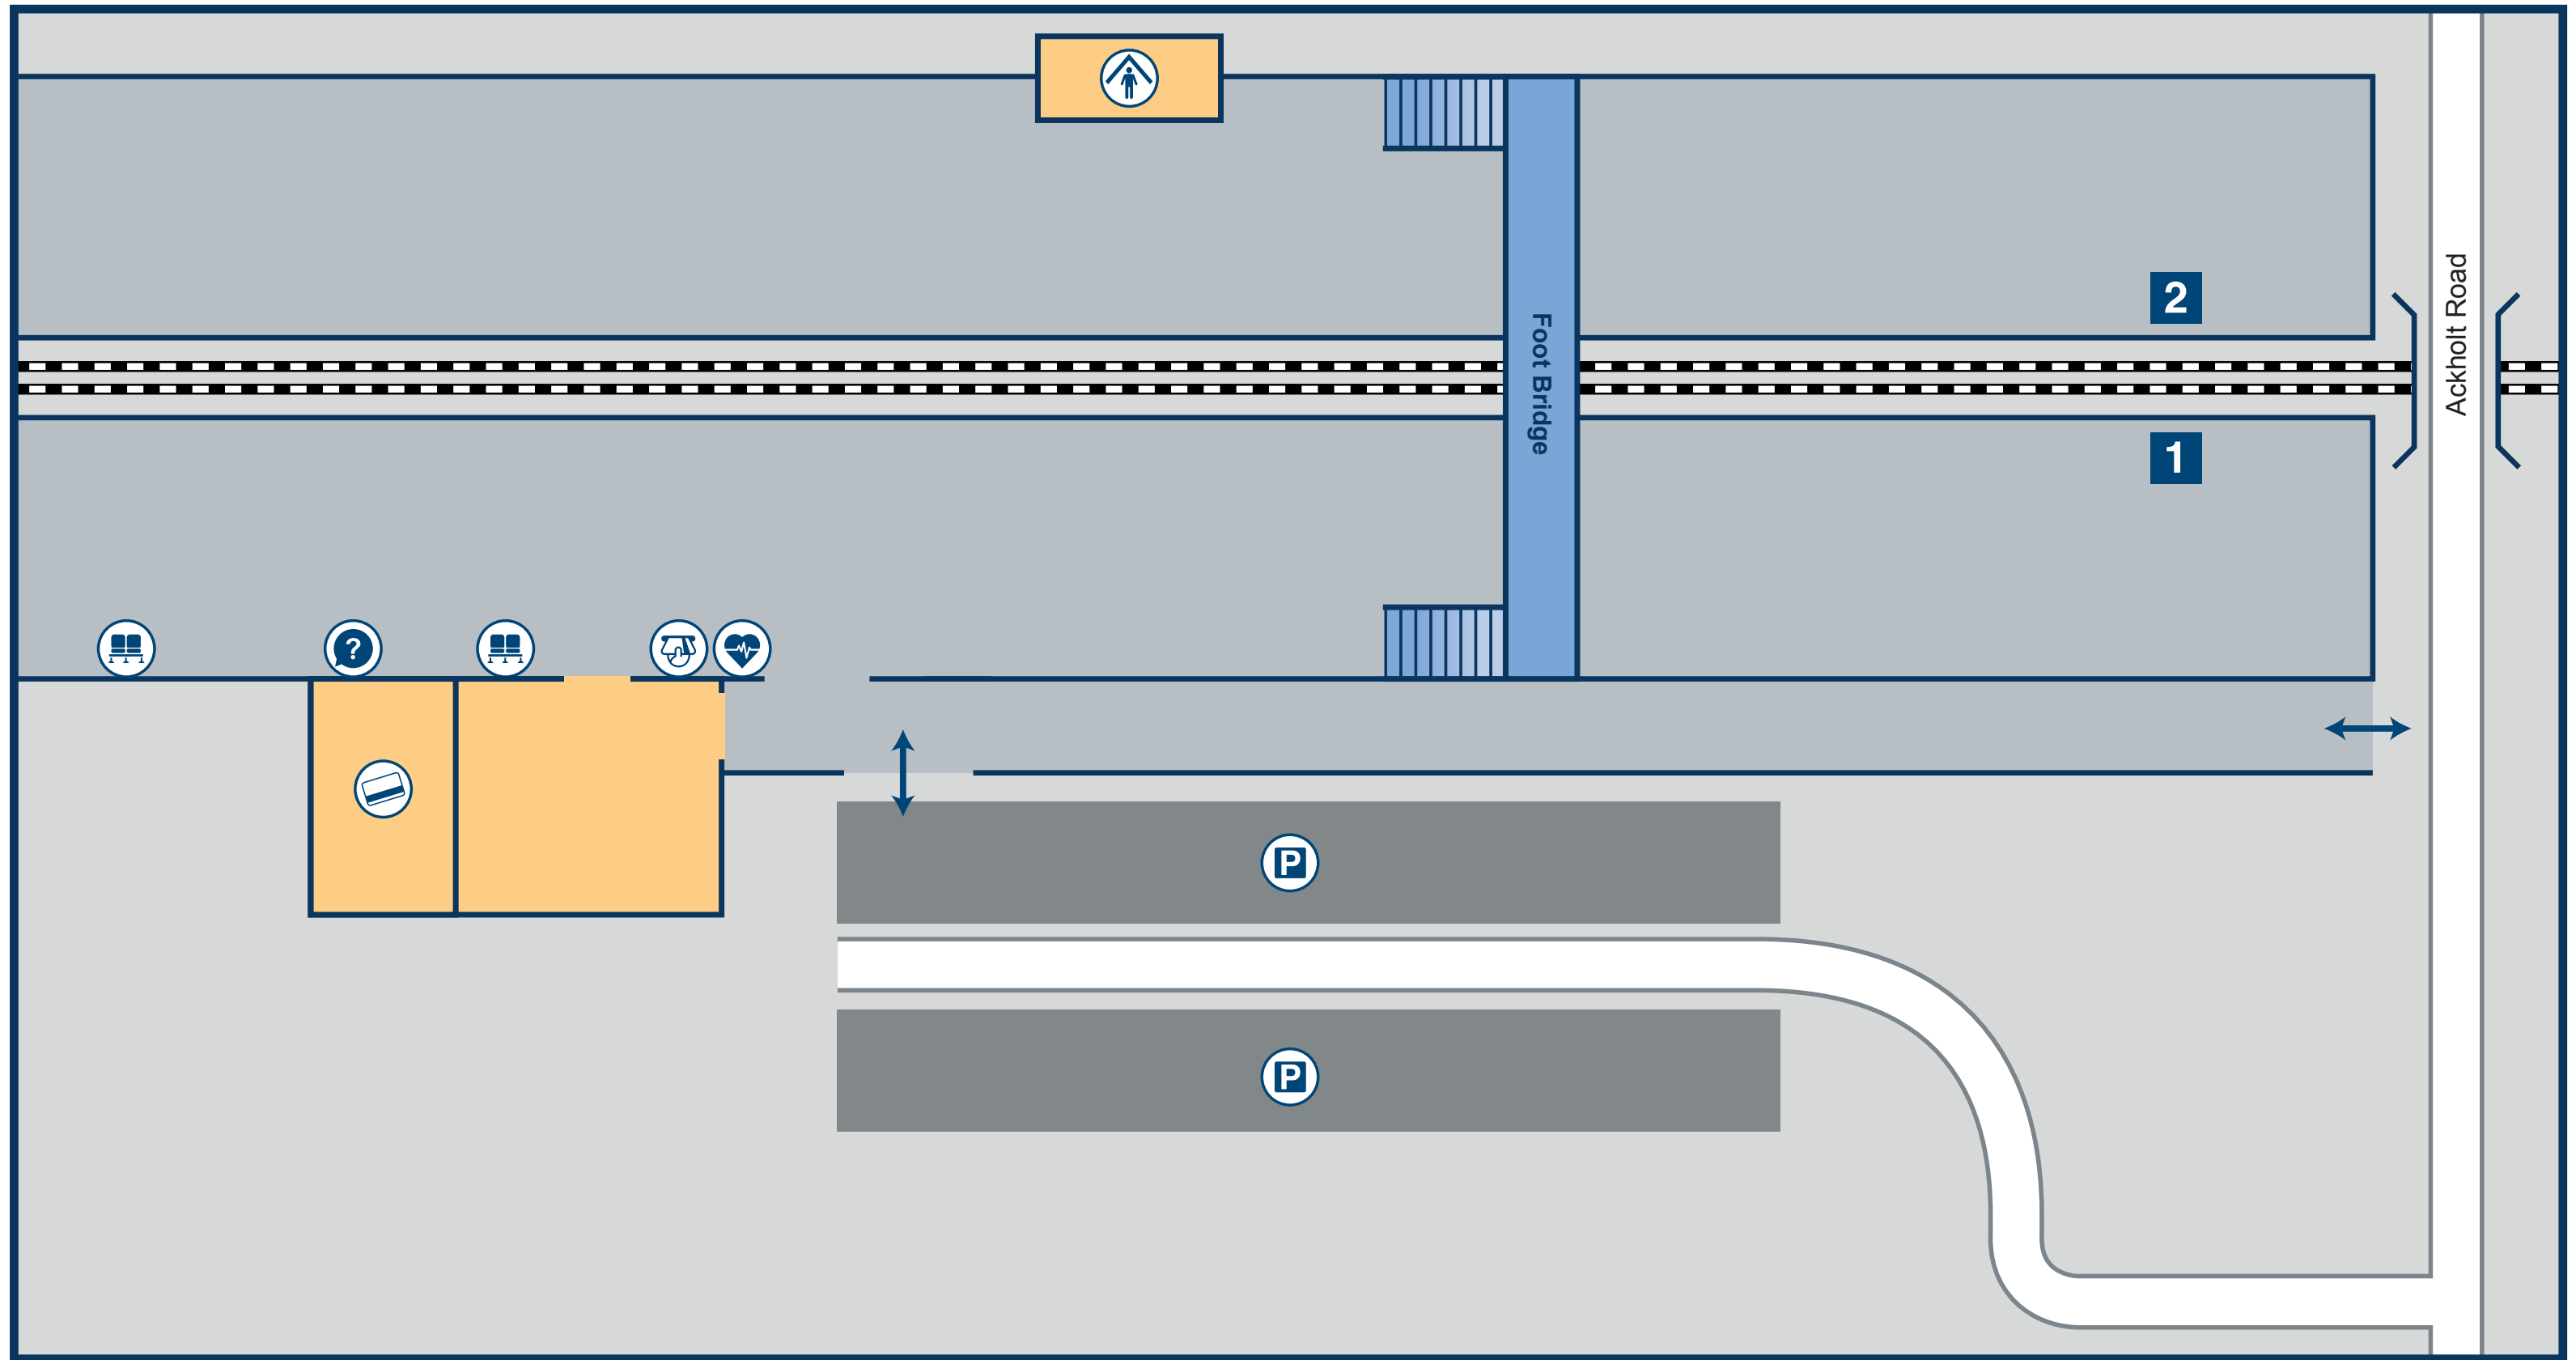

Aylesham Station Plan

Key

Car Park

Defibrillator

Entrance / Exit

Help Point

Platform

Seats

Shelter

Ticket Machine

Ticket Office