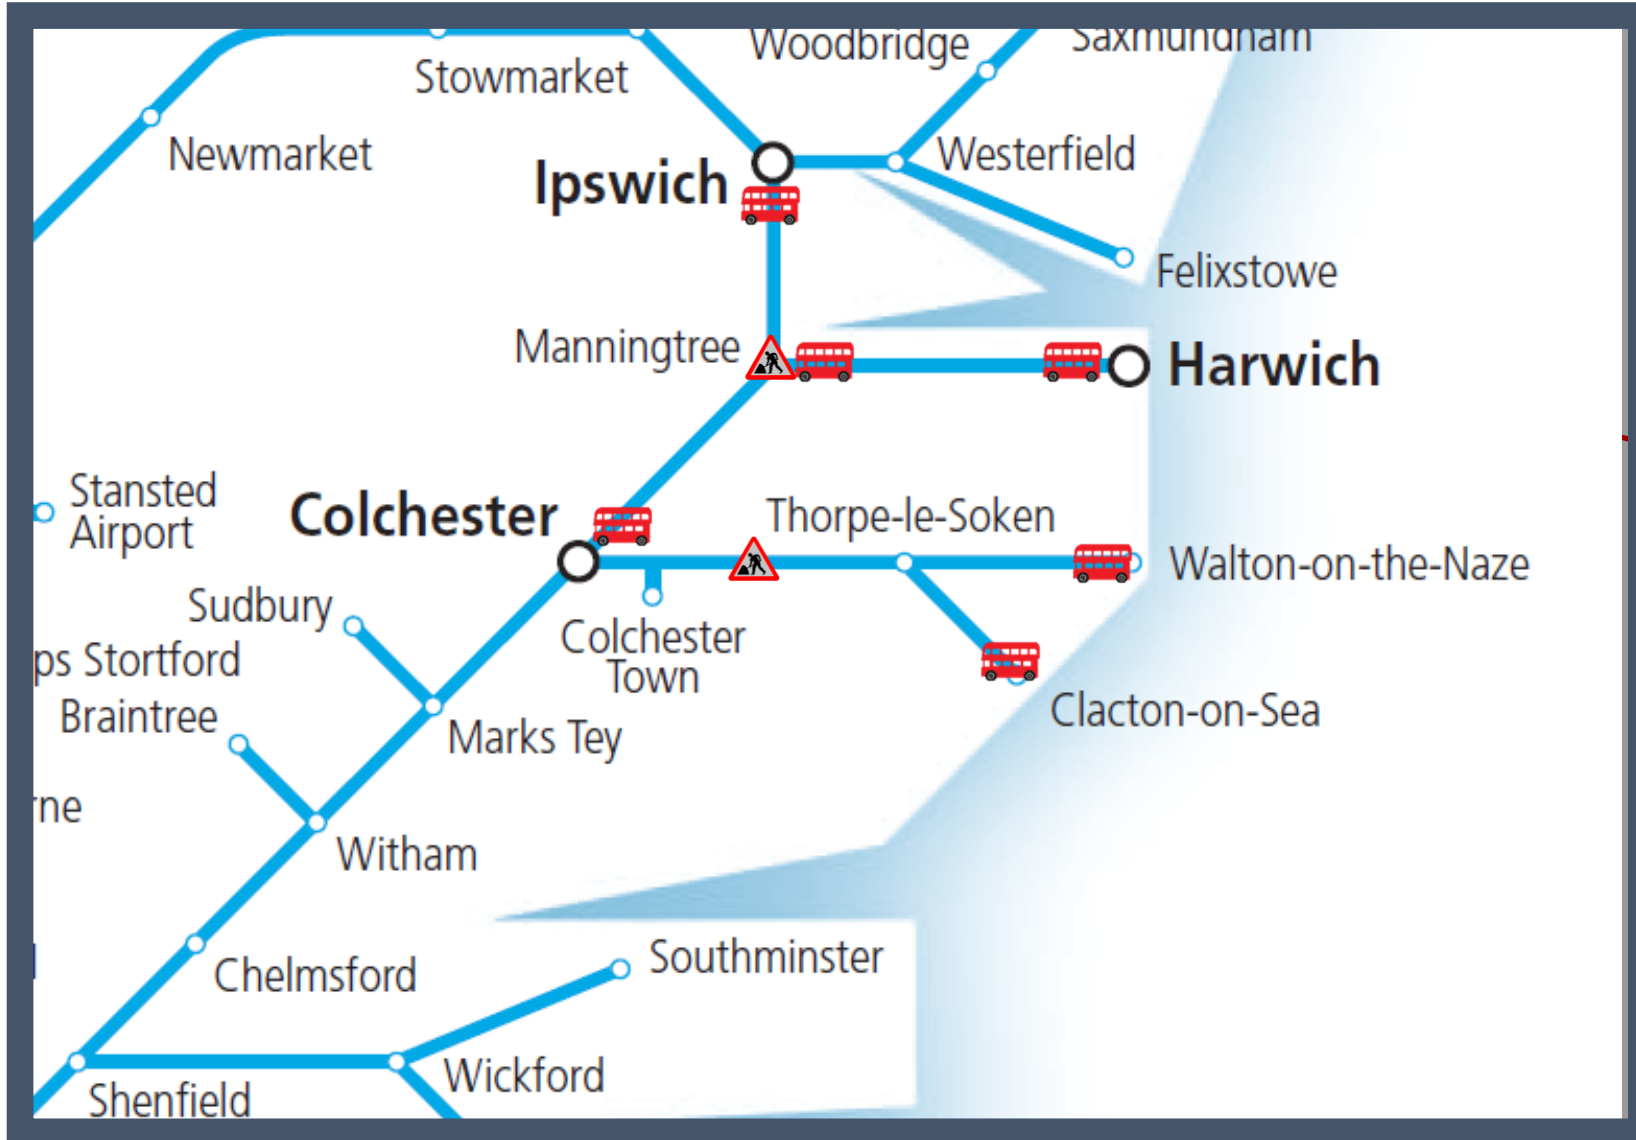

Buses replace trains between Colchester and Clacton-on-Sea / Walton-on-the-Naze / Harwich Town / Ipswich
 TOC affected: Greater Anglia

Key:	
	Engineering Works
	Bus Replacement Services