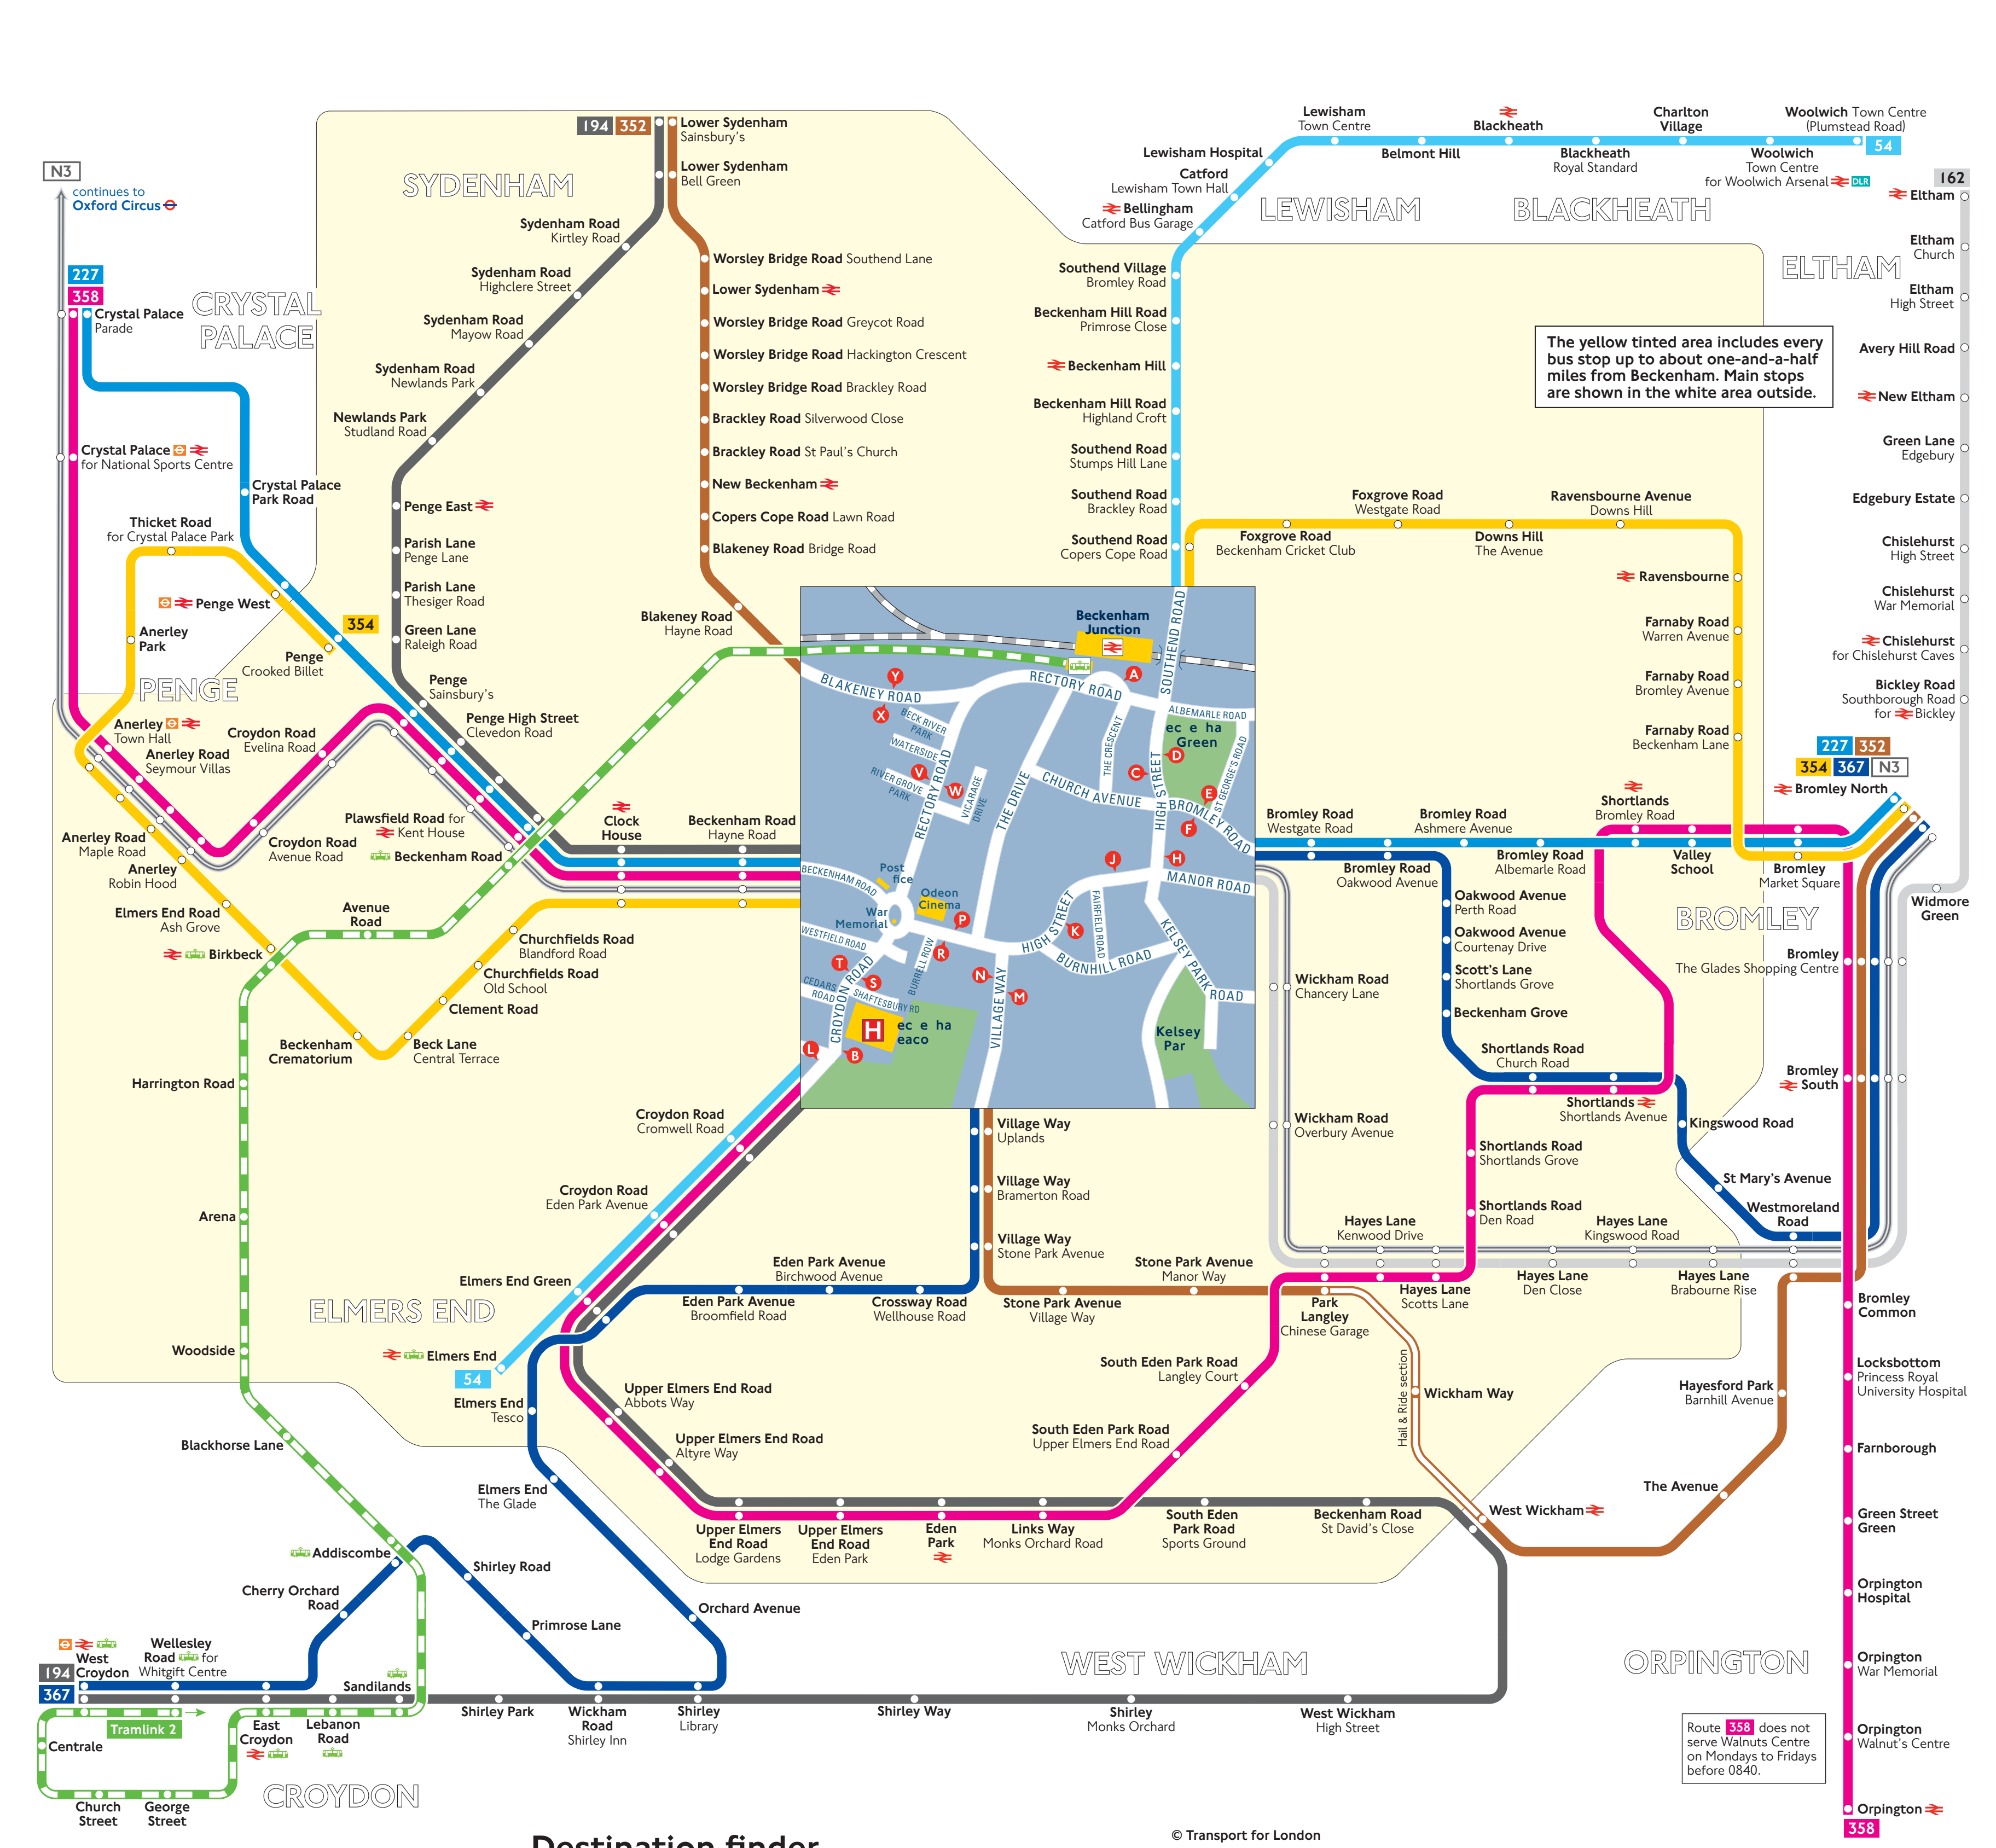

Bus map

Key

- Day buses in blue
- Night buses in black
- Trams in green
- Connections with London Underground
- Connections with London Overground
- Connections with National Rail
- Connections with Docklands Light Railway
- Connections with Tramlink
- Mondays to Saturdays only

Destination finder

Destination	Bus/tram routes	Bus stops
Addiscombe	2	Tram stop
Anerley	367, 358	367, 358
Anerley Road	N3	Tram stop
Avenue Road	2	Tram stop
Back Lane Central Terrace	354*	354*
Beckenham Hill	54	354*
Beckenham Hill Road	54	354*
Beckenham Hill Road	194, 358, 227, N3	354*
Bellingham	194, 358, 227, N3	354*
Bickley Road	162	162
Birkbeck	2	Tram stop
Blackheath and Royal Standard	354*	354*
Blackhorse Lane	54	354*
Brixton	N3	354*
Bromley Market Square	354*	354*
Bromley	358	358
Bromley Common	358	358
Bromley North	227, 352*	352*
Bromley South	367, 358, 352*	352*
Central	2	Tram stop
Cherry Orchard	354*	354*
Church Street	2	Tram stop
Croydon Road	358	358
Croydon Road and Penge High Street	N3	358

Destination finder

Destination	Bus/tram routes	Bus stops
Croydon Road	54	354*
Crystal Palace Parade	194, 358, 227, N3	354*
Crystal Palace Parade	358	358
Crystal Palace Park Road	227	227
Downs Hill The Avenue	354*	354*
East Croydon	2	Tram stop
Eden Park	194, 358	194, 358
Eden Park Ash Grove	354*	354*
Eden Park Ash Grove	354*	354*
Eltham	162	162
Farnborough	358	358
Fogrove Road	354*	354*
Green Lane Penge High Street	194	194
George Street	2	Tram stop
Hayes Lane	162	162
Hayes Lane	N3	N3
Harrington Road	N3	N3
Herne Hill	N3	N3
Kennington Oval	N3	N3
Kingwood Road	367	367
Lebanon Road	2	Tram stop
Lewisham Town Centre	54	354*
Lewisham Hospital	54	354*
Lockbottom	352*	352*
Lower Sydenham	352*	352*
New Beckenham	352*	352*
New Beckenham	162	162
Newlands Park	194	194
Oxford Circus	358	358
Orpington	358	358

Destination finder

Destination	Bus/tram routes	Bus stops
Orpington Hospital	358	358
Oxford Circus	N3	358
Park Langley Chinese Garage	162	162
Penge Crooked Bait	227, 358	227, 358
Penge Sainsbury's	194, 358	194, 358
Penge East	227, N3	227, N3
Piscadilly Circus	N3	N3
Pleasfield Road for Kent House	194, 358	194, 358
Pleasfield Road for Kent House	227, N3	227, N3
Ravenbourne	354*	354*
Sandilands	2	Tram stop
Shirley Library	194	194
Shirley Market	367	367
Shortlands	227	227
Sydenham Road	194	194
Trafalgar Square for Charing Cross	N3	N3
Upper Elms End Road	194, 358	194, 358
Valley School	227	227
Wellesley Road	194	194
Wellesley Road	367	367
West Dulwich	194	194
West Wickham	194	194
West Wickham	352*	352*
West Wickham	358	358
West Wickham	N3	N3
Woodside	2	Tram stop
Woolwich Town Centre	54	354*
Woolwich Town Centre	54	354*
Woolwich Town Centre	162	162
Woolwich Town Centre	358	358
Woolwich Town Centre	352*	352*
Woolwich Town Centre	358	358

National Rail Enquiries

Online nationalrail.co.uk

NRE App Free National Rail Enquiries app for iOS and Android

Social Media facebook.com/nationalrailenq @nationalrailenq

Contact Centre 03457 48 49 50

Traintracker™ Text 8 49 50

Taxis