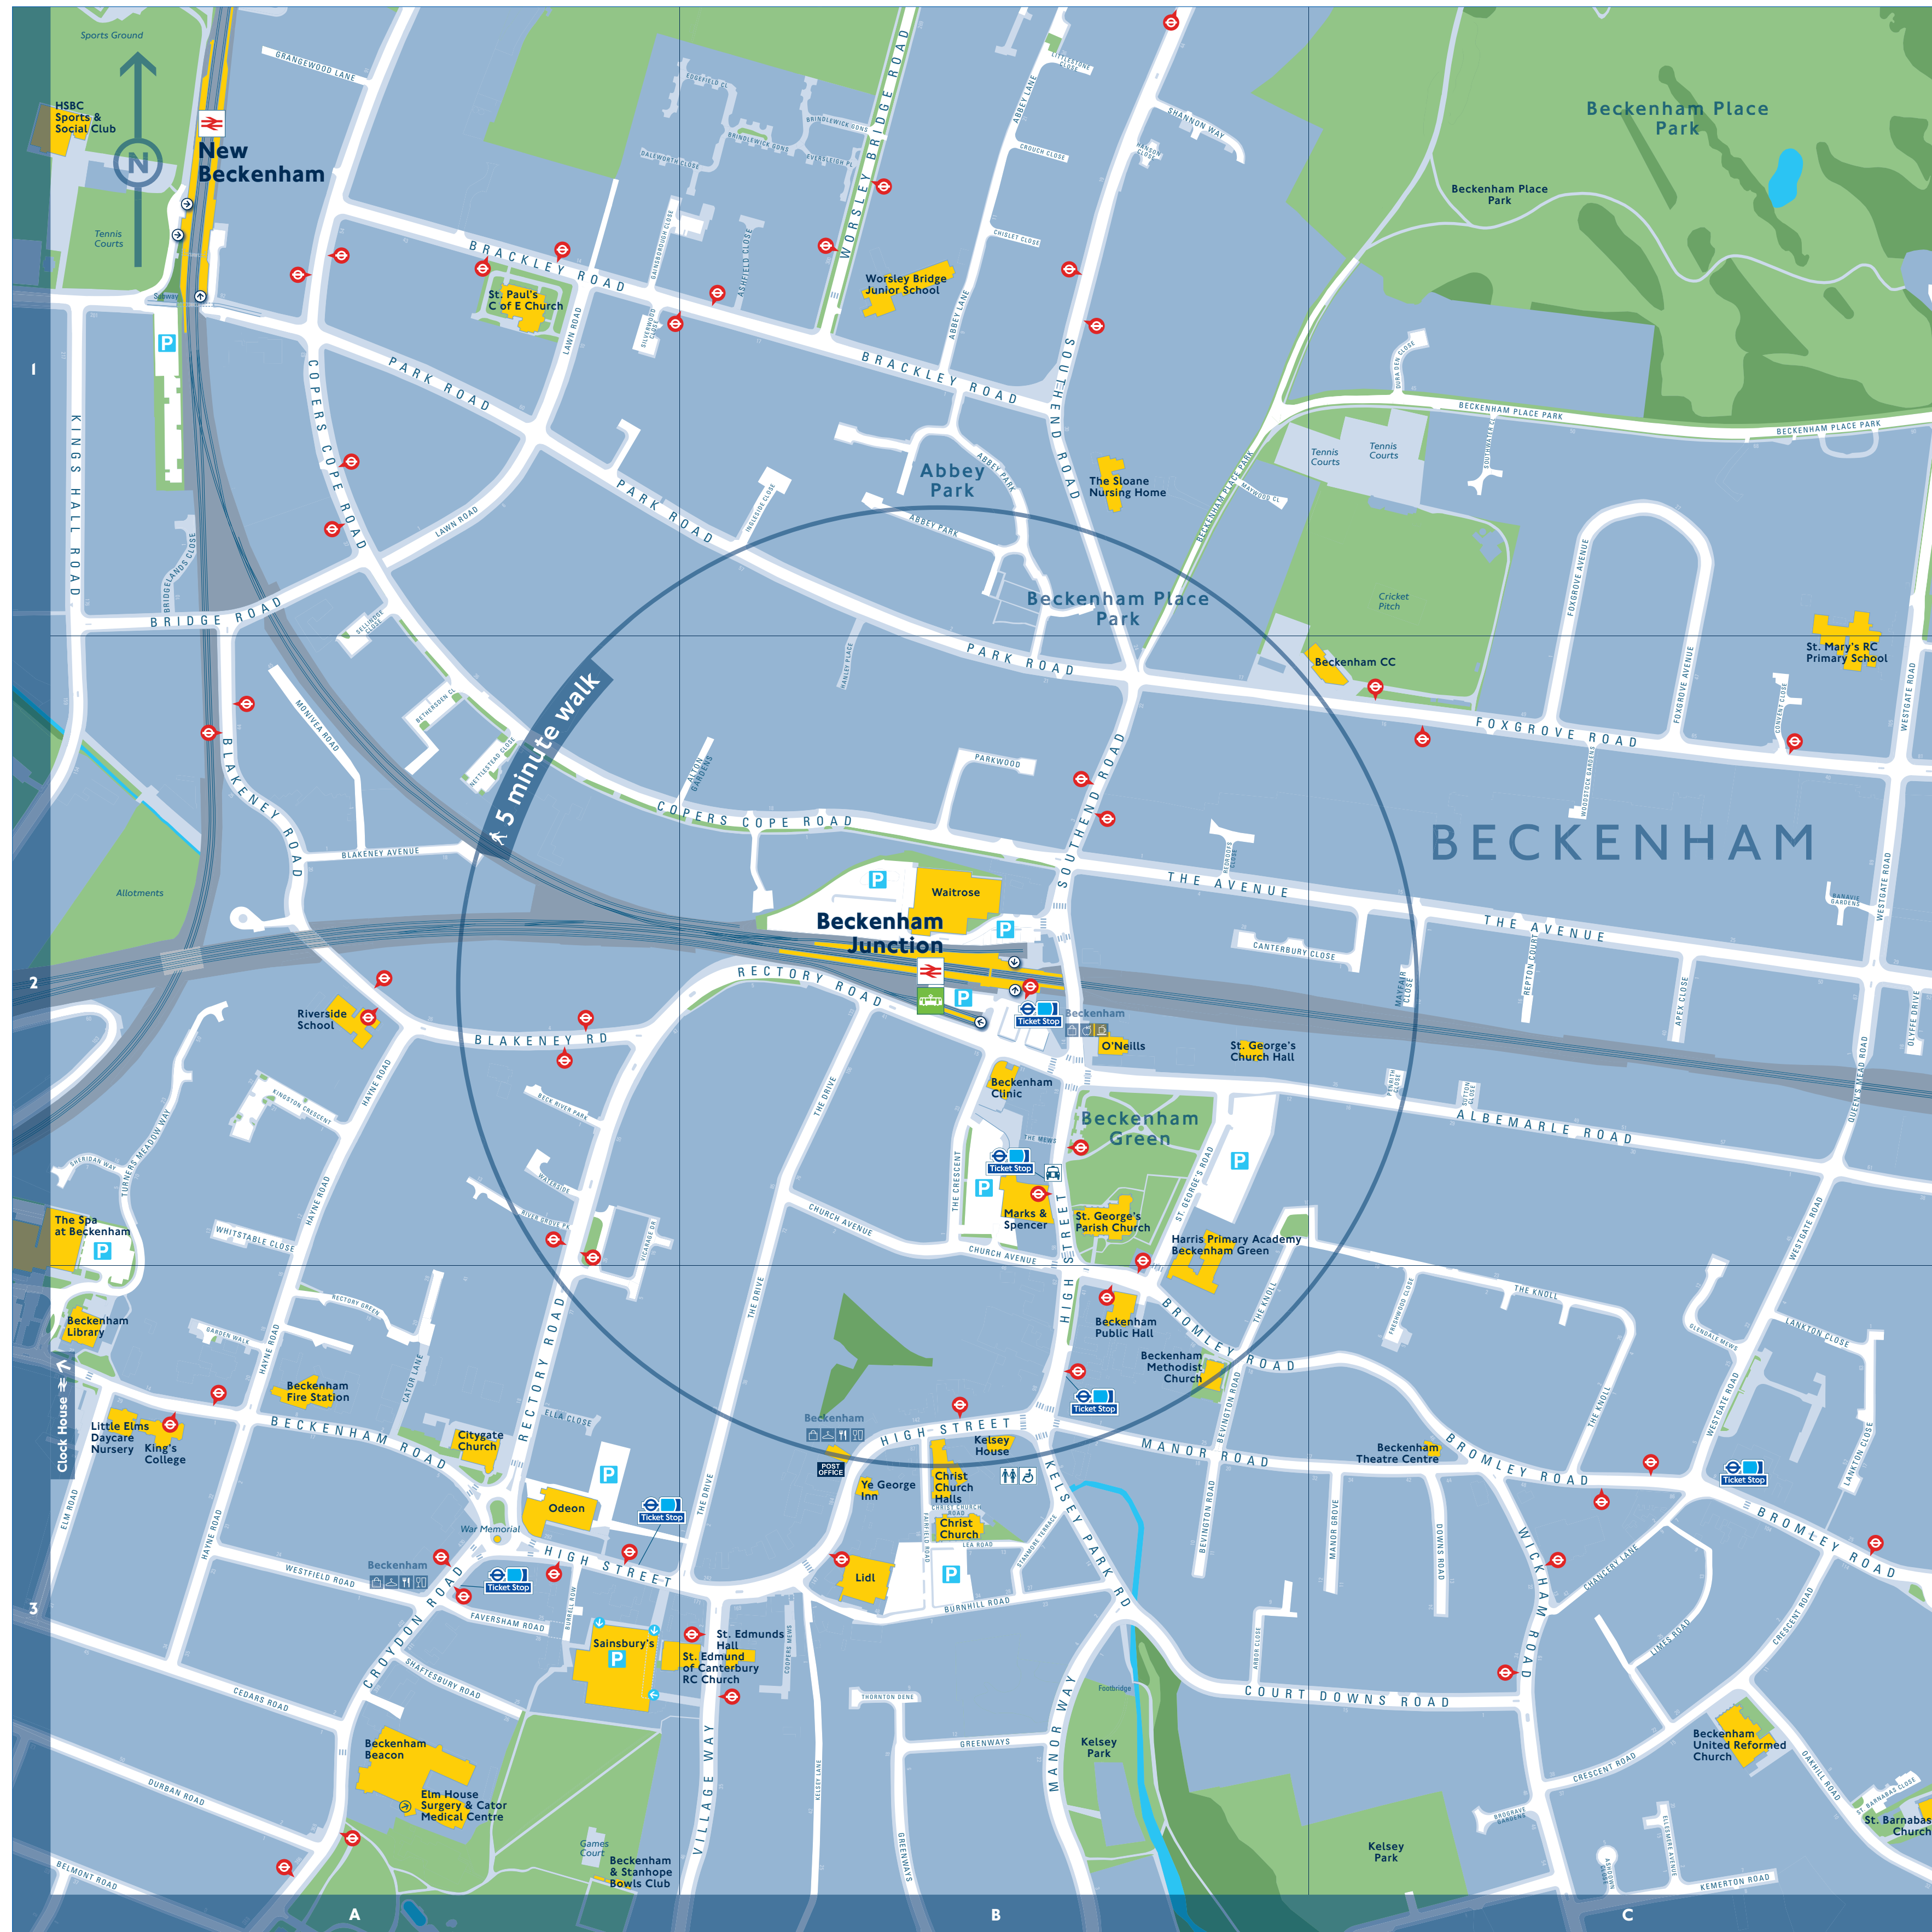

Beckenham Junction Station – Zone 4 Onward Travel Information

Local area map

Street finder

D

K

R

Landmark finder

Key

- Tram stop
- National Rail station
- Station entrance
- Bus stop
- Taxi rank
- Car park
- Public toilet
- Top up your Oyster pay-as-you-go credit or buy Travelcards and bus & tram passes at around 4,000 shops across London