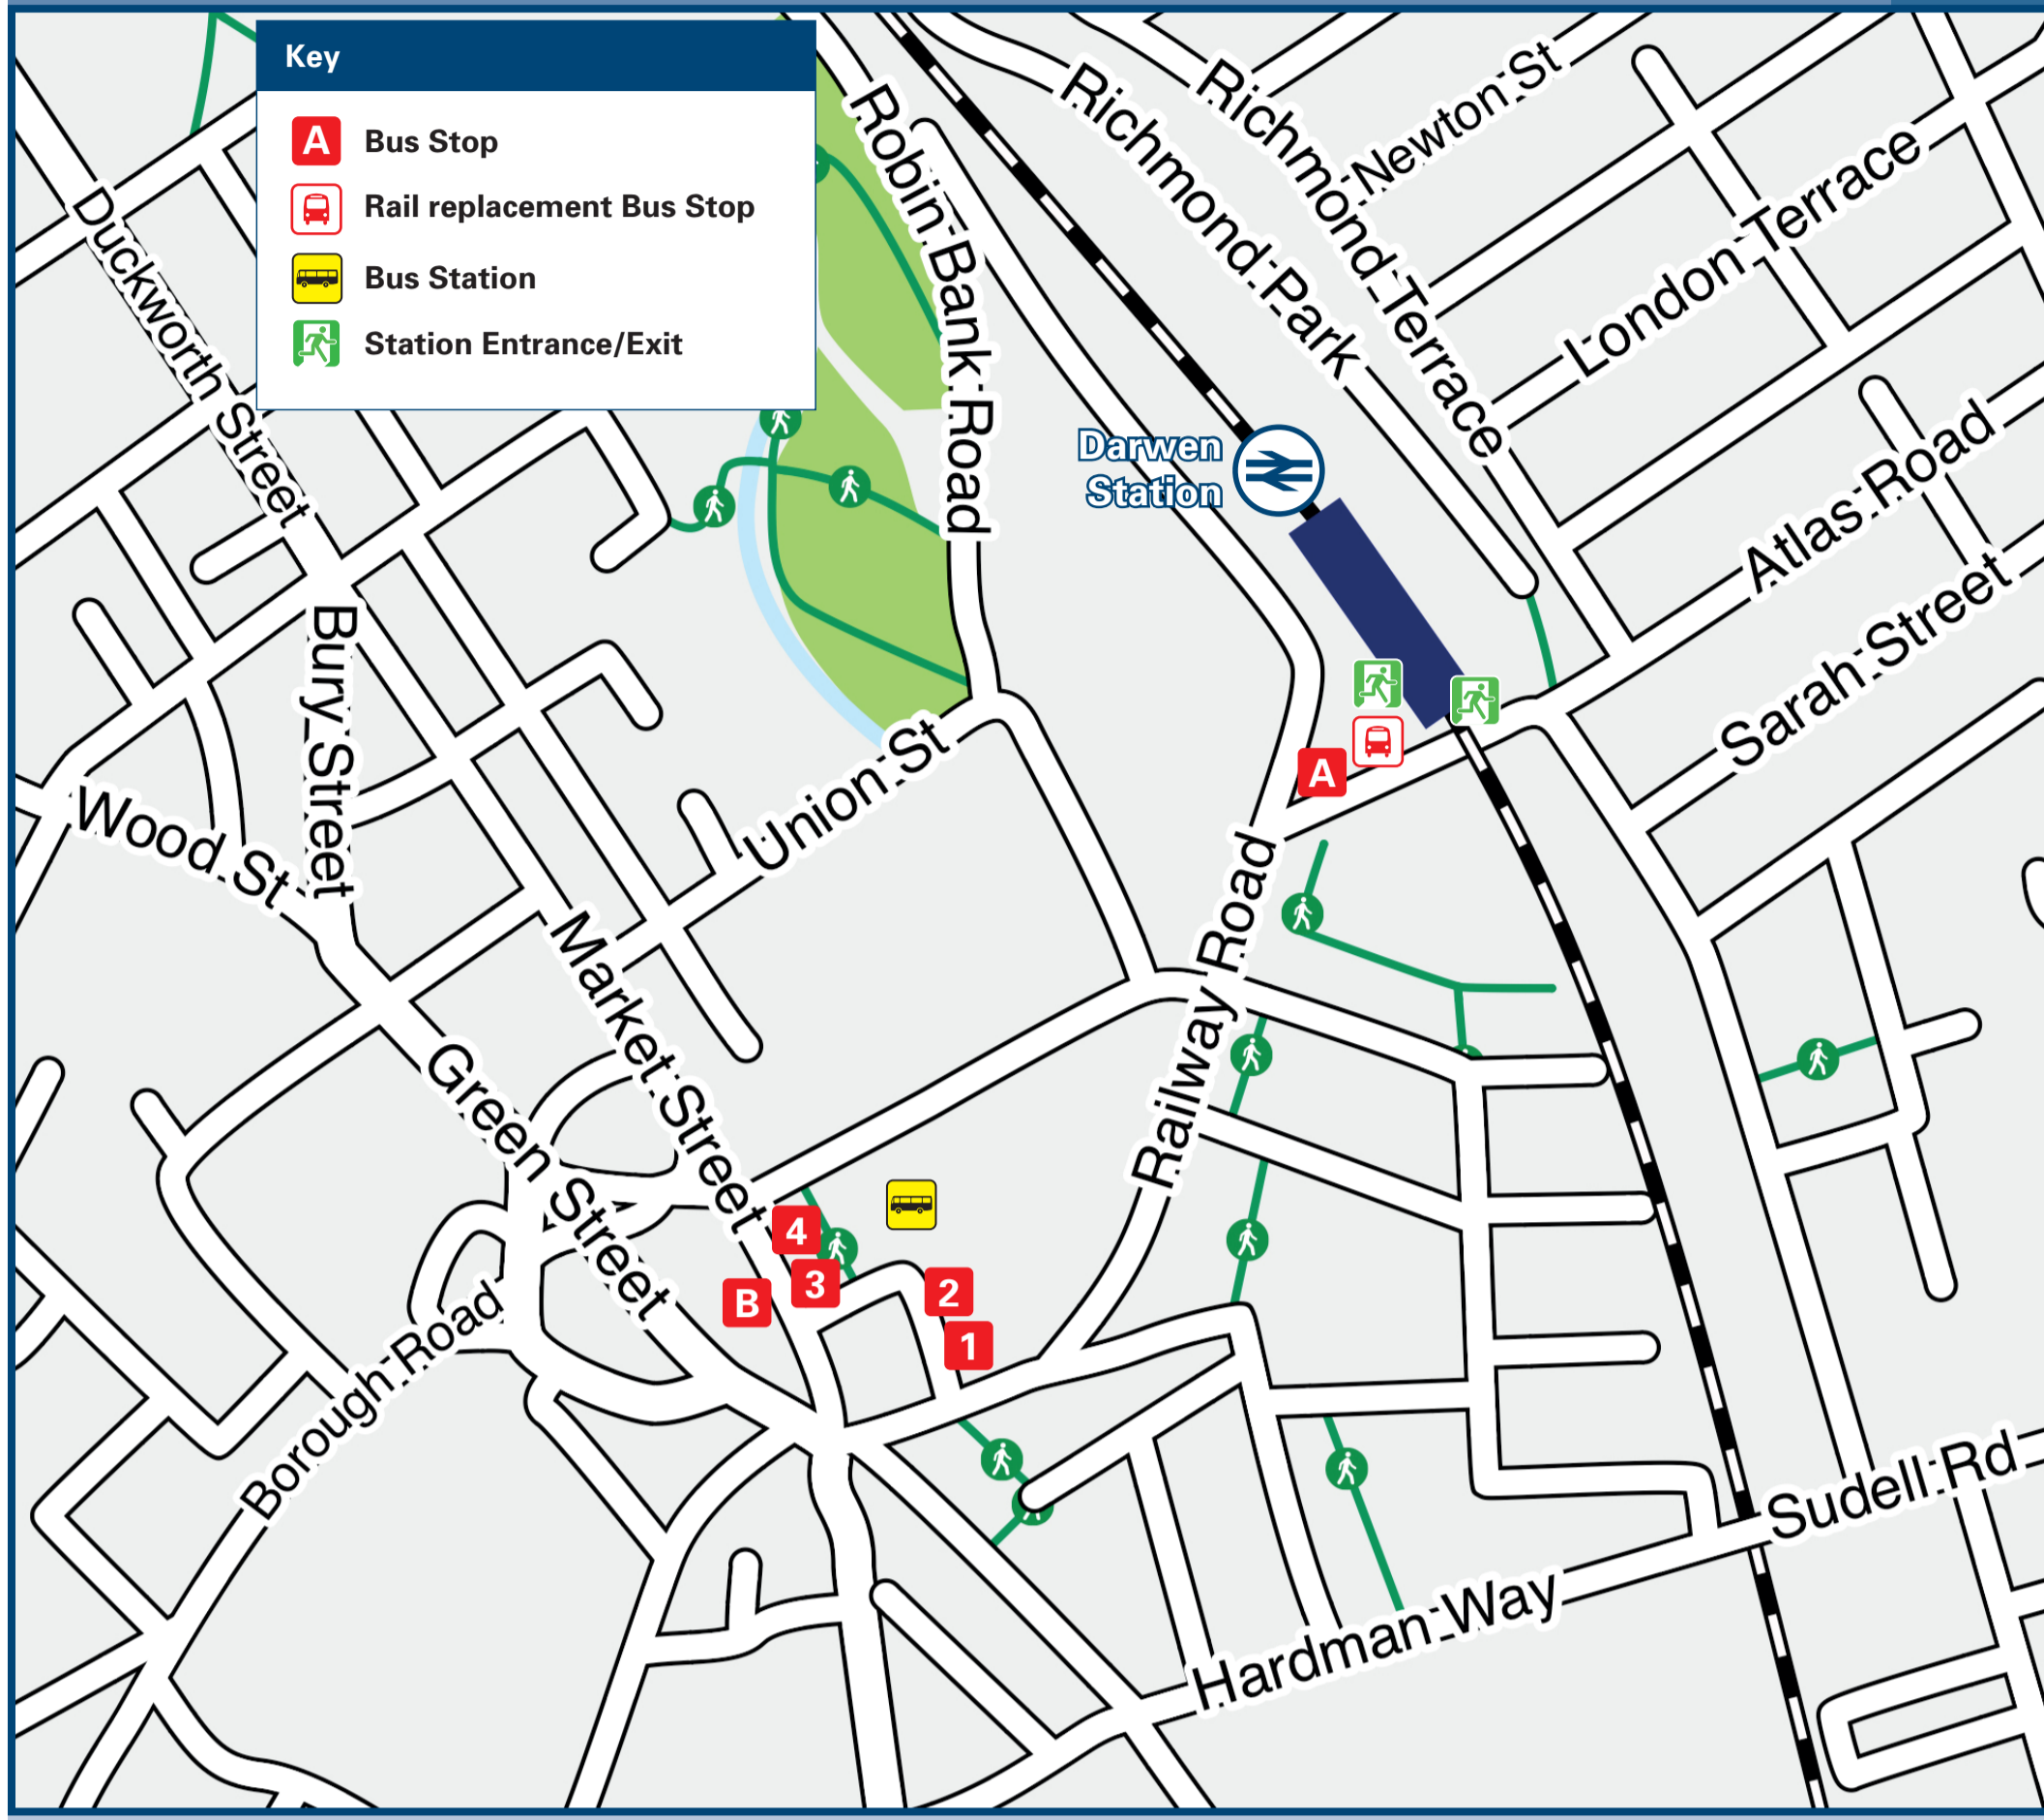

Darwen Station

Onward Travel Information

Buses

Rail replacement buses from Railway Road outside the station entrance.