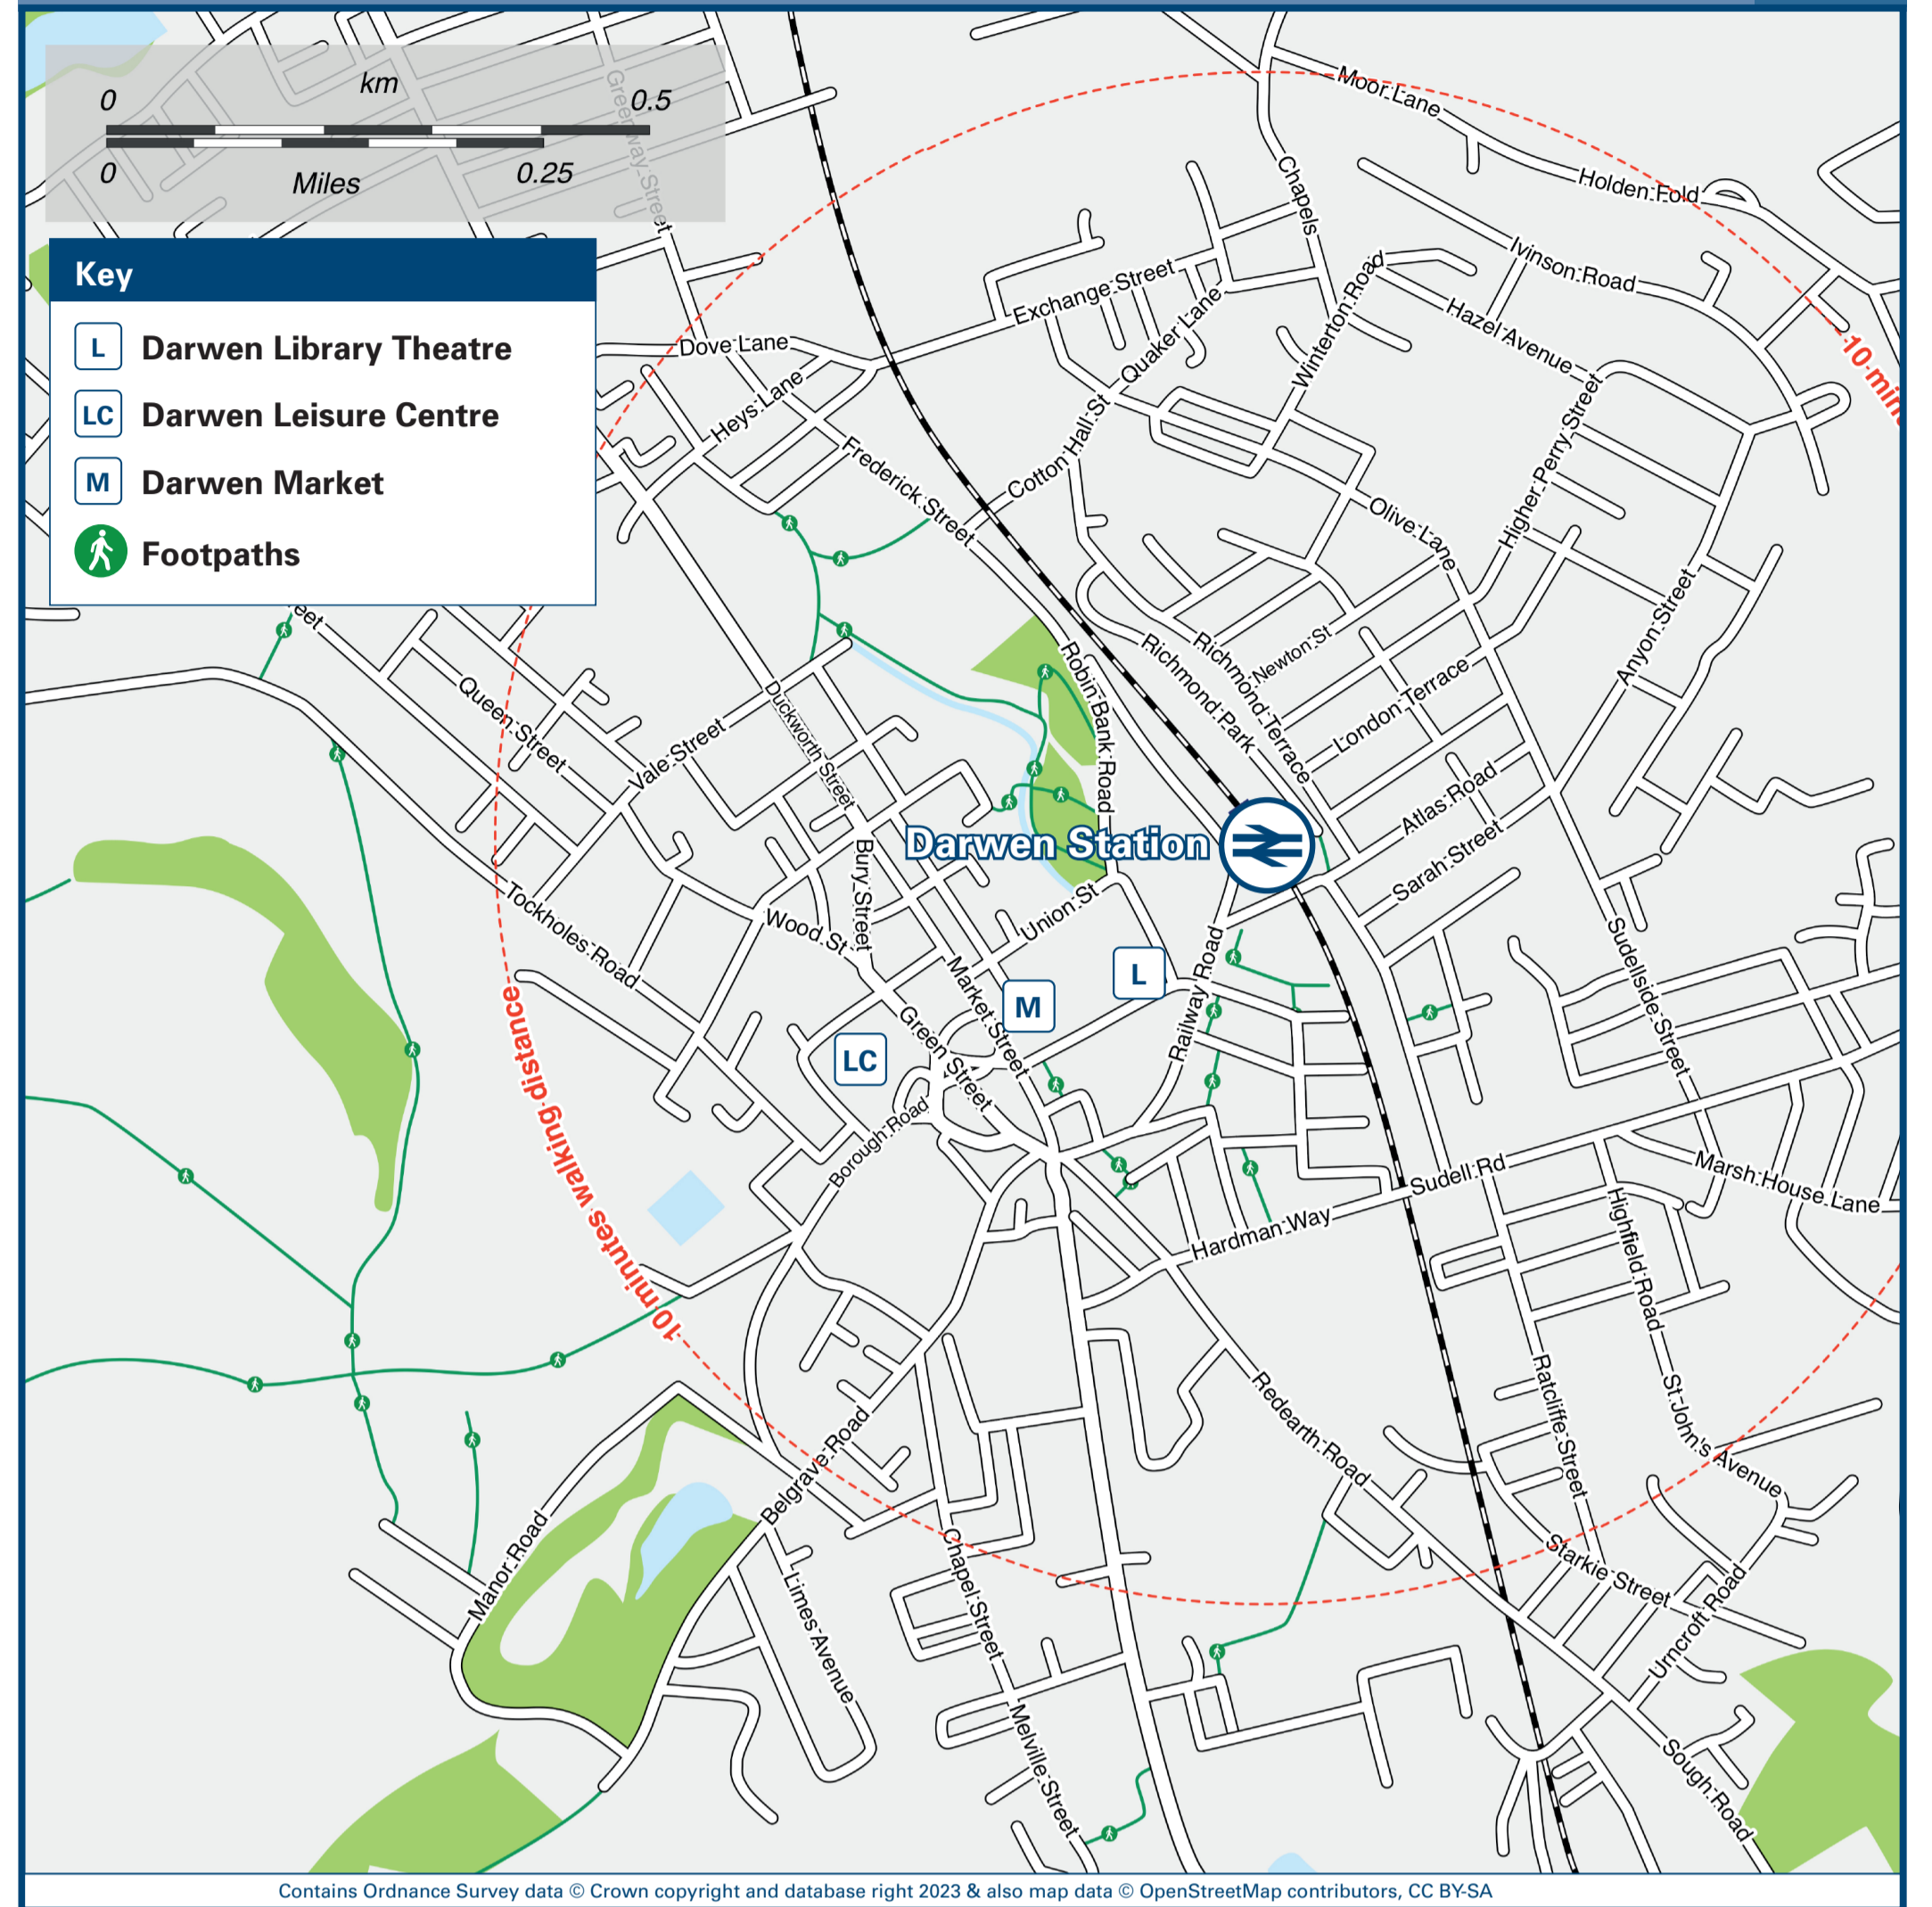

Local area map

Main destinations by bus

(Data correct at November 2023)

DESTINATION	BUS ROUTES	BUS STOP
Astley Bridge	1	1
Blackamoor	33	2
Blackburn (Town Centre) ⇄	1	B
Blacksnape	TA01, TA02	4
Bolton ⇄	1	1
Bradshaw Brow	TA01	4
Bromley Cross Station ⇄	TA01, TA02	4
Bury	TA02	4
Darwen Town area -		
- Ash Grove	TA05	A, 2
- Bold Venture Park	TA06	3
- Chapels Brow	33	2
- Greenway Street	TA03, TA03A	3
- Hollisdon	TA07	2
- Hollins Grove	1	B

DESTINATION	BUS ROUTES	BUS STOP
- The Meadows (Birch Hall Avenue / Lee's Court)	TA03, TA03A	3
	TA03A	A
- Pole Lane (Craven Heifer)	TA05	A, 2
	TA06	3
- Pot House Lane	TA05	A
	TA05, TA07	2
- Spring Vale (Cranberry Close)	TA08	A, 2
- Sunnyhurst	TA03, TA03A	3
	TA03A	A
Earcroft	1	B
Eccleshill	TA05	A
Edgworth	TA01, TA02	4
Egerton	TA01, TA02	4
	1	1
Ewood Park Stadium (Blackburn Rovers FC)	1	B

DESTINATION	BUS ROUTES	BUS STOP
Guide (Shadsworth Business Park)	33	2
Harwood Lee (for Lea Gate Shopping Centre)	TA01, TA02	4
Lower Darwen	33	2
Royal Blackburn Hospital*	33	2
Tottington	TA02	4
Turton Bottoms	TA01, TA02	4
Walker Industrial Park (Blackamoor Road)	33	2

Notes

Bus route 1 operates a frequent daily service, including evenings and Sundays.

Bus routes 33, TA03, TA05, TA06, TA07, TA08 operate Mondays to Saturdays only.

Bus route TA01 operates Mondays, Tuesdays and Thursdays only.

Bus route TA02 operates Wednesdays, Fridays and Saturdays only.

Bus route TA03A operates Mondays to Fridays only.

For bus times, please see bus stand timetables at the bus station or contact Traveline on 0871 200 22 33.

⇄ Direct trains operate to to this destination from this station.

* Frequent buses operate to the Royal Blackburn Hospital from Blackburn Railway Station Interchange.

Taxis

Darwen has no taxi rank or cab office. Advance booking is essential, please consider using the following local operators: (Inclusion of this number doesn't represent any endorsement of the taxi firm)

Chippys Taxis
01254 704 444

Response
01254 774 545

Tower Cars Darwen
01254 776 655

Further information about all onward travel

Local Cycle Info blackburn.gov.uk For more information about cycle routes.	National Cycle Info sustrans.org.uk Sustrans is the UK's leading sustainable transport charity.	Bus Times See timetable displays at bus stops. www.traveline.info 0871 200 22 33 calls cost 12p per minute plus your phone company's access charge	Find the bus times for your stop. Search for a bus stop by entering a postcode, street & town or a stop name & town.	plusbus.info A discount price 'bus pass' that you buy with your train ticket. It gives you unlimited bus travel around your chosen town, on participating buses.

National Rail Enquiries