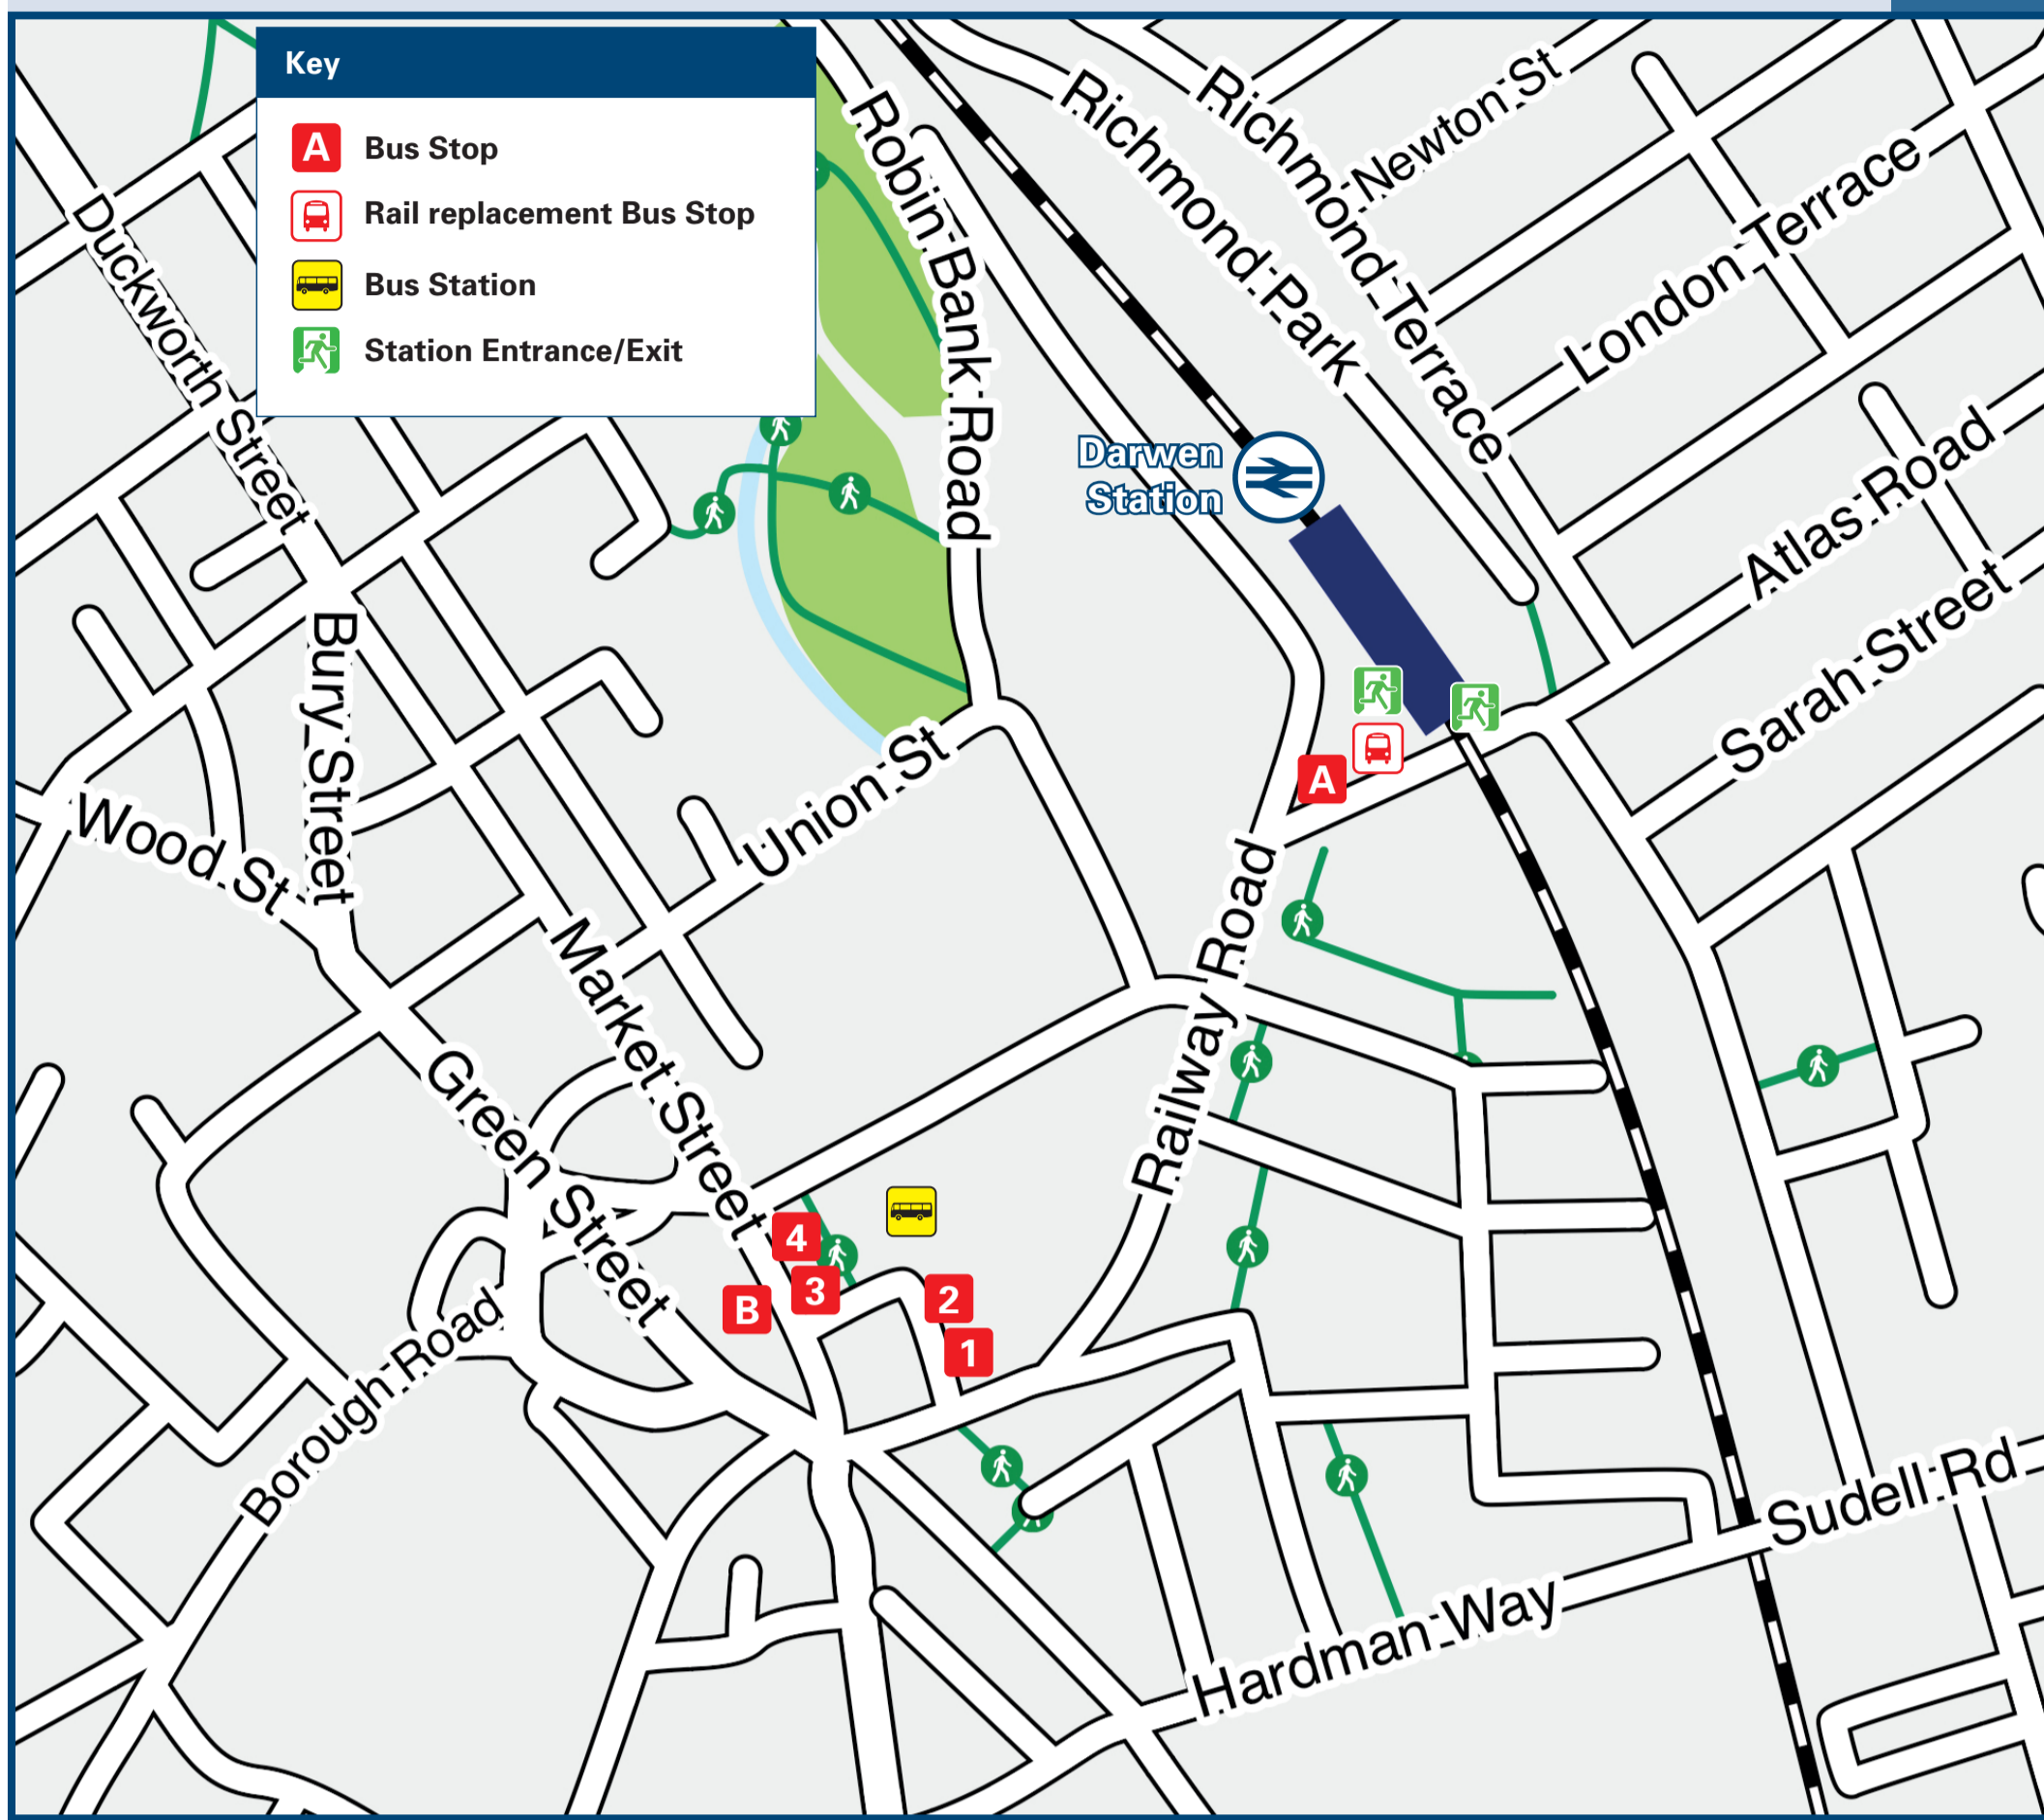

Darwen Station

Onward Travel Information

Buses

Rail replacement will pick up/drop off outside the entrance to the station car park.