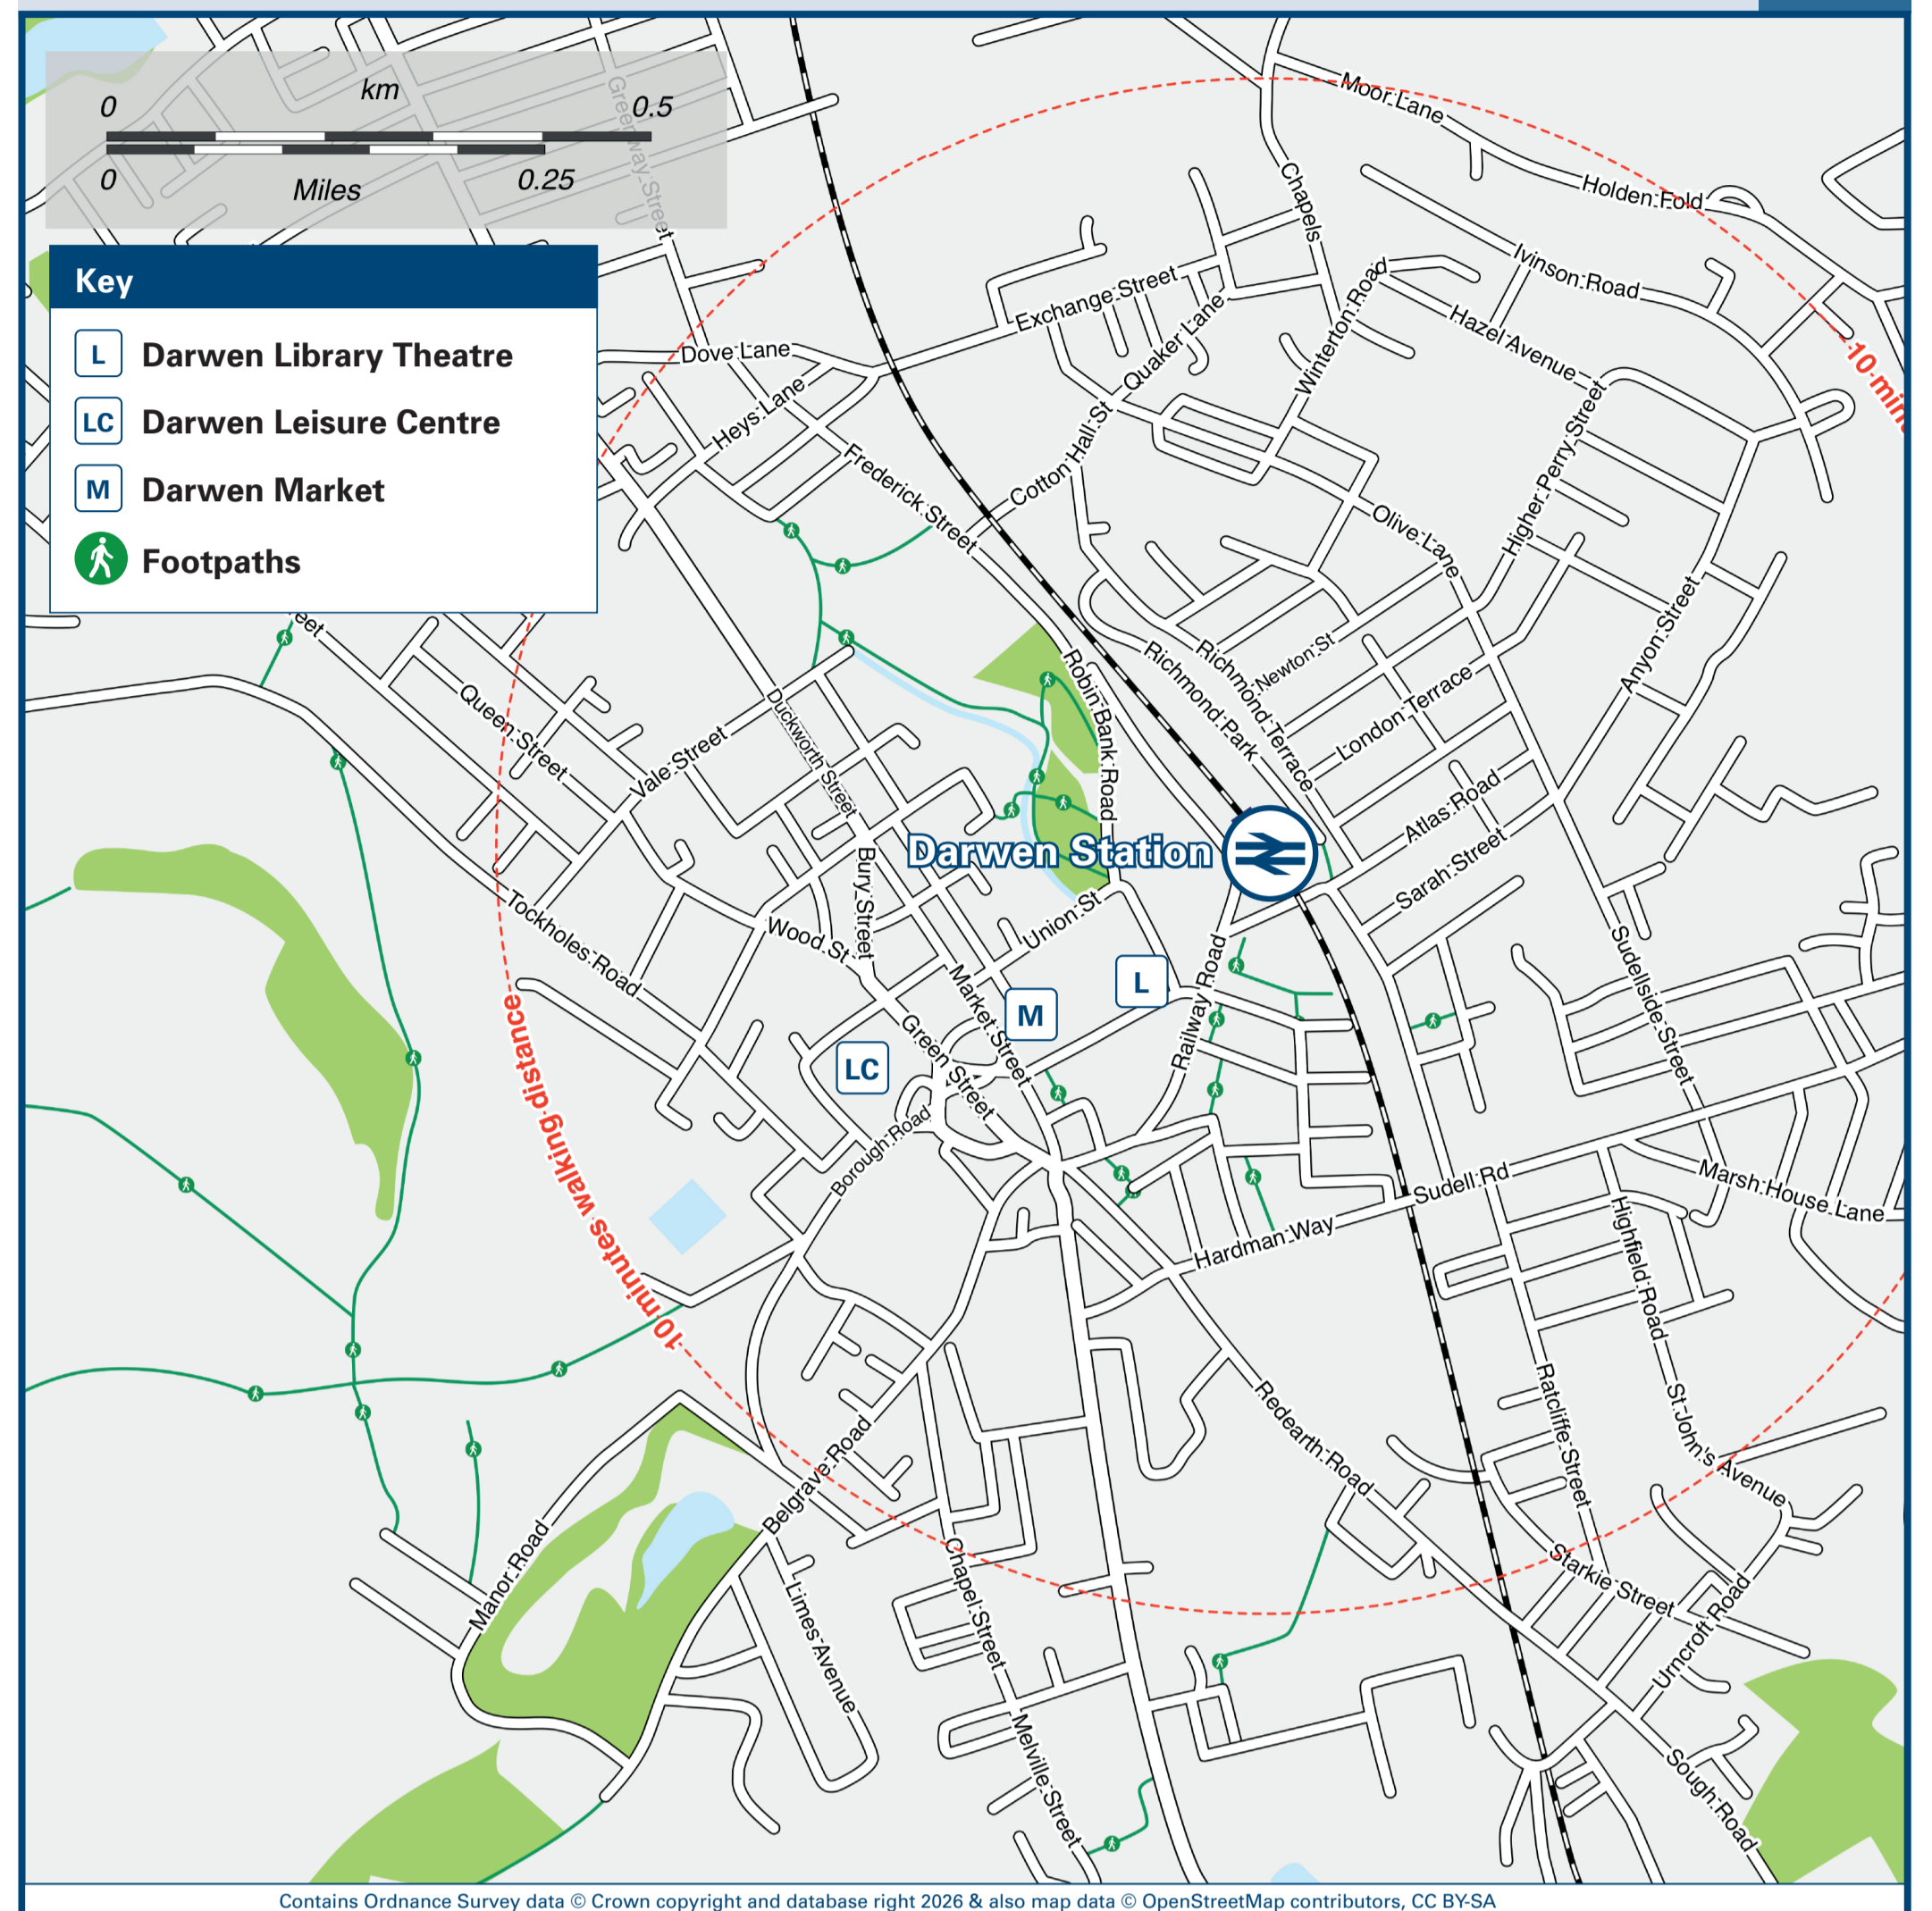

Local area map

Main destinations by bus

(Data correct at February 2026)

DESTINATION	BUS ROUTES	BUS STOP
Astley Bridge	1	1
Blackamoor	33#	2
Blackburn (Town Centre)	TA01~	4
Bolton	1	B
Bradshaw Brow	33#	2
Bromley Cross Station	1	1
Darwen Town area -	TA01~	4
- Ash Grove	TA01~, TA02*	4
- Bold Venture Park	TA05#	A, 2
- Chapels Brow	TA06#	3
- Greenway Street	33#	2
- Hoddlesdon	TA03#, TA03A	3
	TA05#	A
	TA05#, TA07#	2

DESTINATION	BUS ROUTES	BUS STOP
- Hollins Grove	1	B
- The Meadows (Birch Hall Avenue / Lee's Court)	TA03#, TA03A	3
- Pole Lane (Craven Heifer)	TA05#	A, 2
- Pot House Lane	TA06#	3
- Spring Vale (Cranberry Close)	TA05#	A
- Sunnyhurst	TA05#, TA07#	2
Earcroft	TA05#, TA07#	2
Eccleshill	TA03#, TA03A	3
Edgworth	1	B
Egerton	TA05#	A
	TA05#, TA07#	2
	TA01~, TA02*	4
	TA02*	4
	1	1
Ewood Park Stadium (Blackburn Rovers FC)	1	B

DESTINATION	BUS ROUTES	BUS STOP
Guide (Shadsworth Business Park)	33#	2
Harwood Lee (for Lea Gate Shopping Centre)	TA01~	4
Lower Darwen	33#	2
Royal Blackburn Hospital	33#	2
Turton Bottoms	TA01~	4
Walker Industrial Park (Blackamoor Road)	33#	2

Notes

Bus route 1 operates a frequent daily service, including evenings and Sundays.

For bus times and days of operation please contact Traveline on www.traveline.info or call: 0871 200 22 33

Direct trains operate to to this destination from this station.

* Bus route TA02 operates a limited daytime service on Wednesdays, Fridays and Saturdays, only.

Bus routes 33, TA03, TA05, TA06, TA07, TA08 operate limited daytime services on Mondays to Saturdays, only.

~ Bus route TA01 operates a limited daytime service on Mondays, Tuesdays and Thursdays, only.

Taxis

Darwen has no taxi rank or cab office. Advance booking is essential, please consider using the following local operators: (Inclusion of this number doesn't represent any endorsement of the taxi firm)

Rapid & Chippys Taxis
01254 704 444

Response
01254 774 545

Trip Airport Transfers
01254 760 000

Further information about all onward travel

Local Cycle Info blackburn.gov.uk For more information about cycle routes.	National Cycle Info walkwheelcycletrust.org.uk	Bus Times See timetable displays at bus stops. www.traveline.info 0871 200 22 33 call cost 13p per minute plus your phone company's access charge	PlusBus plusbus.info PlusBus is a discount price 'bus pass' that you buy with your train ticket. It gives you unlimited bus travel around your chosen town, on participating buses. Visit www.plusbus.info

National Rail Enquiries

Online nationalrail.co.uk	NRE App Free National Rail Enquiries app for iOS and Android	Social Media facebook.com/nationalrailenq @nationalrailenq	Alert Me You can sign up to Alert Me messages on the National Rail Enquiries website where you can receive train and platform notifications directly to your smart phone. nationalrail.co.uk/alertme	Contact Centre 03457 48 49 50 Calls cost no more than calls to geographic numbers (01 or 02) and may be recorded.	PlusBike nationalrail.co.uk/plusbike For more information.