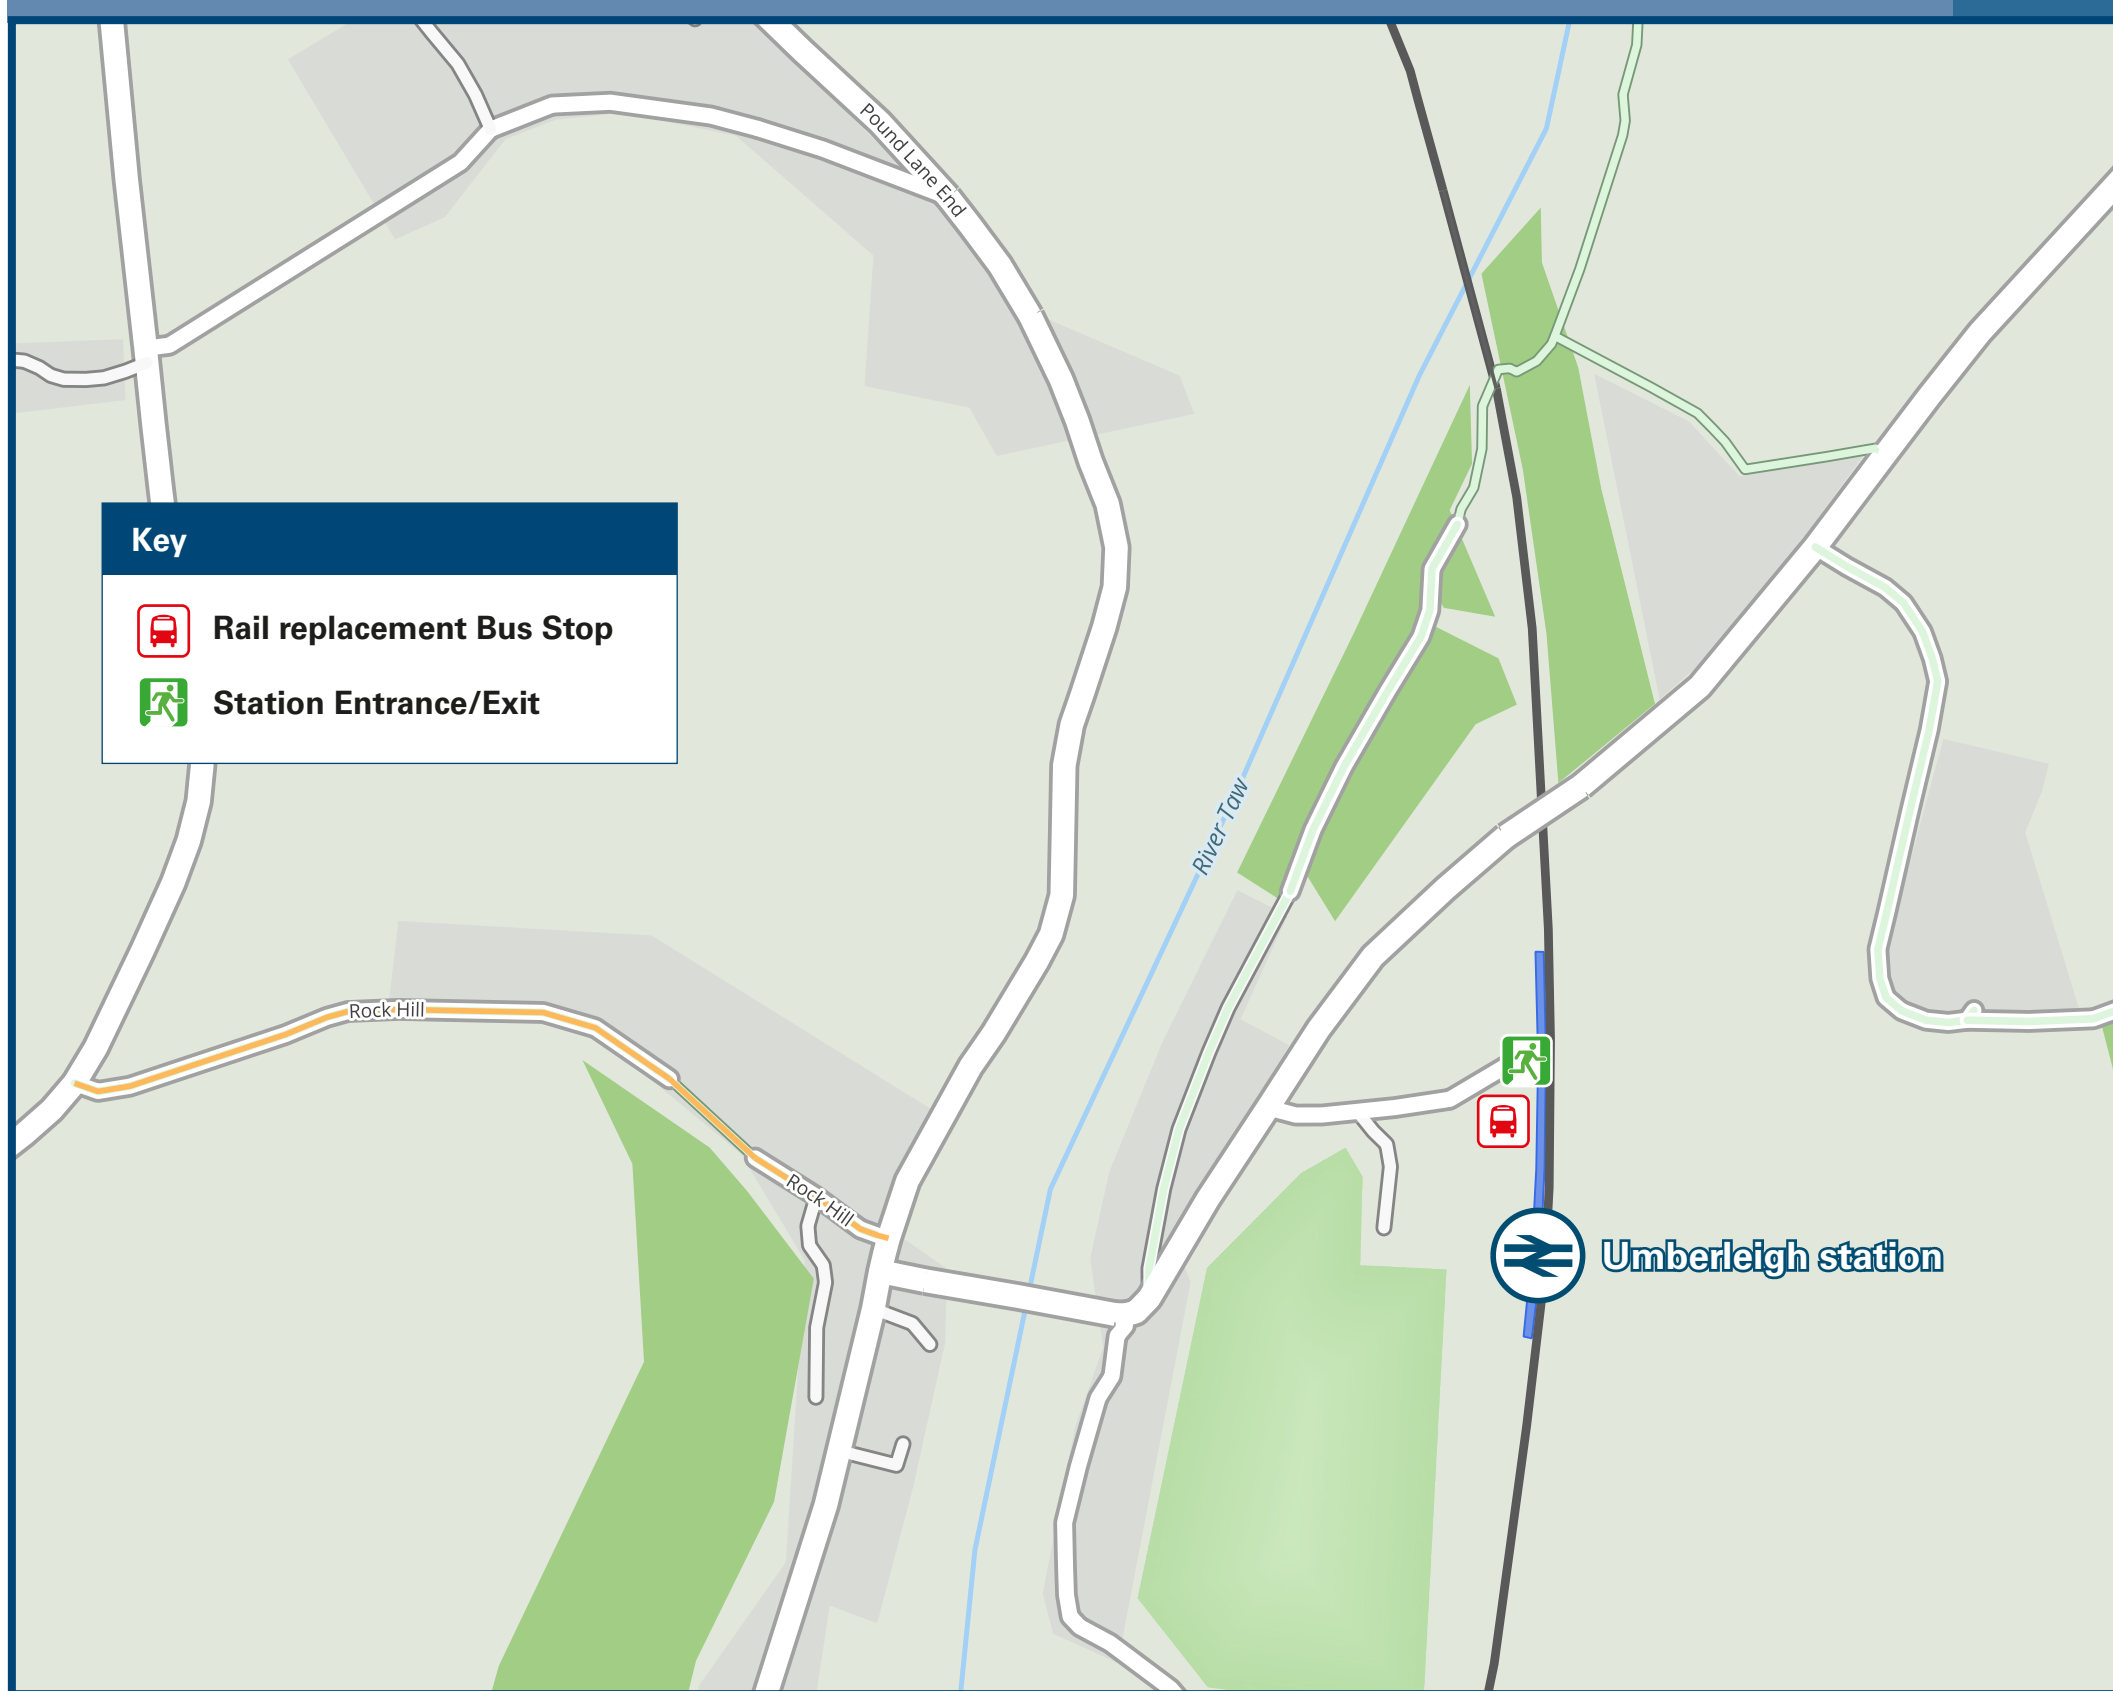

Umberleigh Station

Onward Travel Information

Local area map

Station Map

Rail replacement buses/coaches will depart from the main entrance.

Information

(Data correct at November 2023)

THERE ARE NO LOCAL BUS SERVICES SERVING UMBERLEIGH STATION