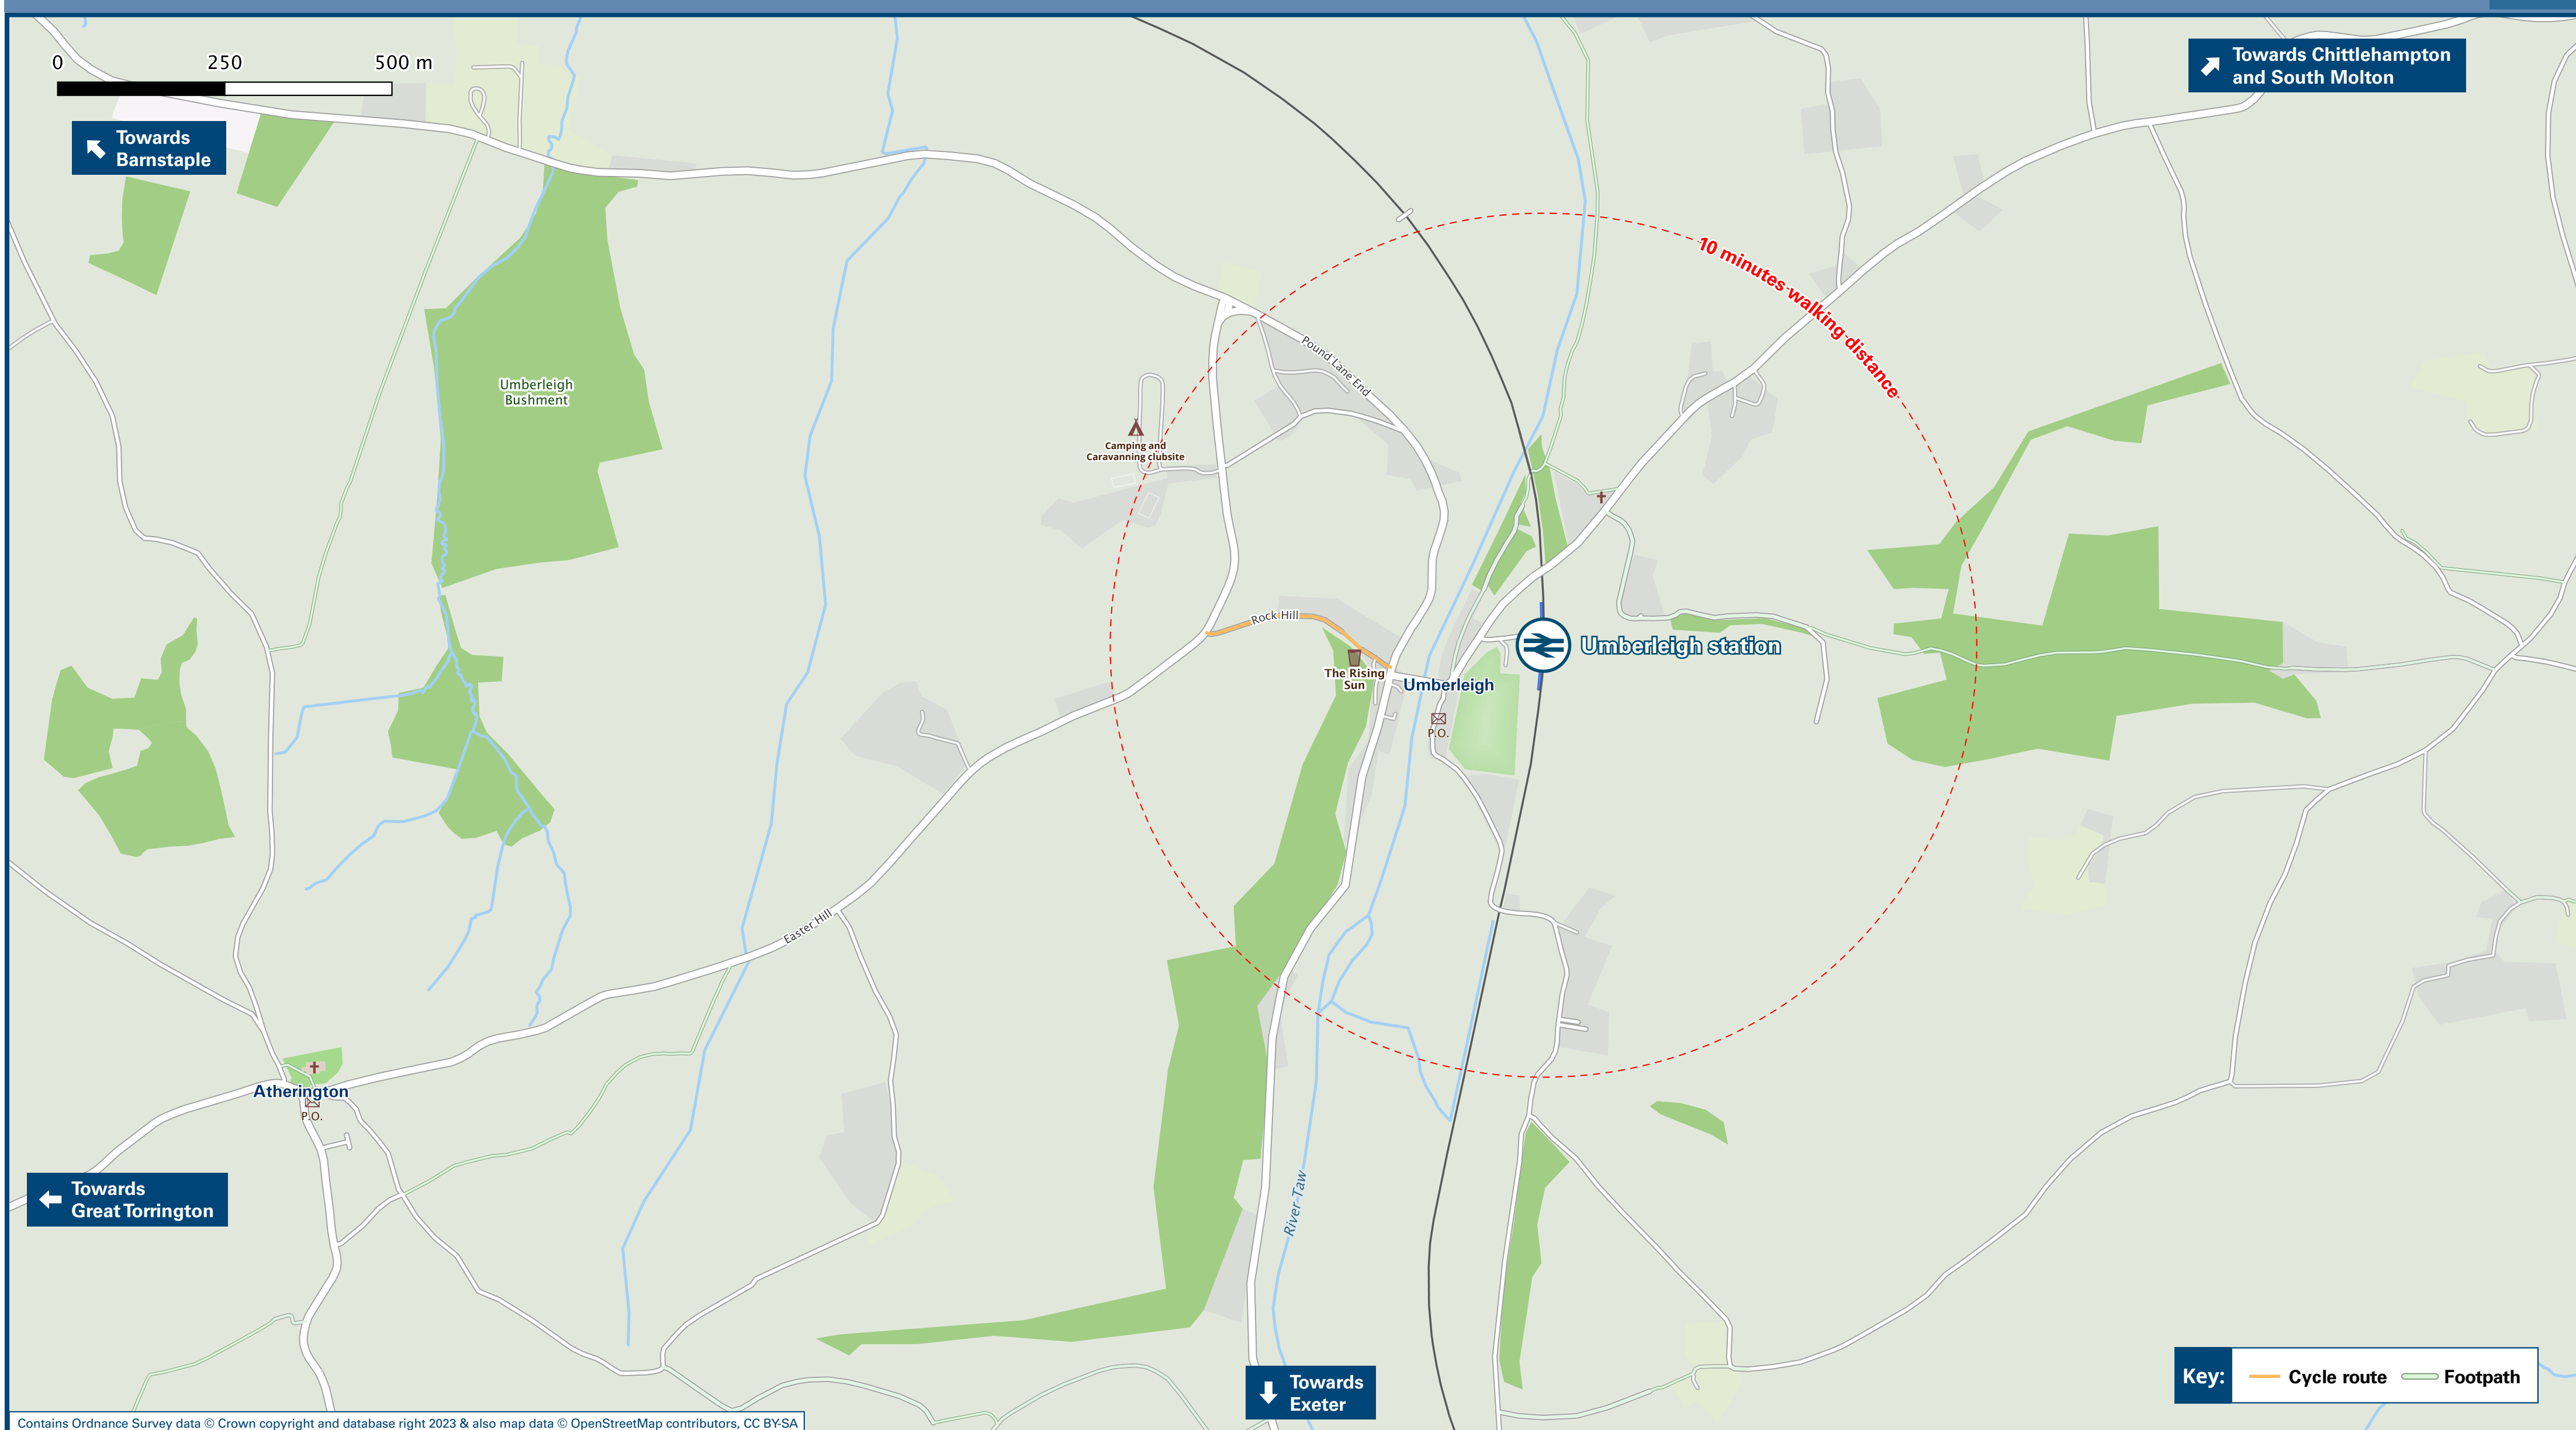

Umberleigh Station

Onward Travel Information

Local area map

Station Map

Rail replacement buses/coaches will depart from the main entrance.

Information

(Data correct at November 2023)

THERE ARE NO LOCAL BUS SERVICES SERVING UMBERLEIGH STATION

Local taxis are available as listed below: (Inclusion of this number doesn't represent any endorsement of the taxi firm)

South Molton
01769 573 636

Chumleigh & Witheridge Taxi
07922 131 473

Further information about all onward travel