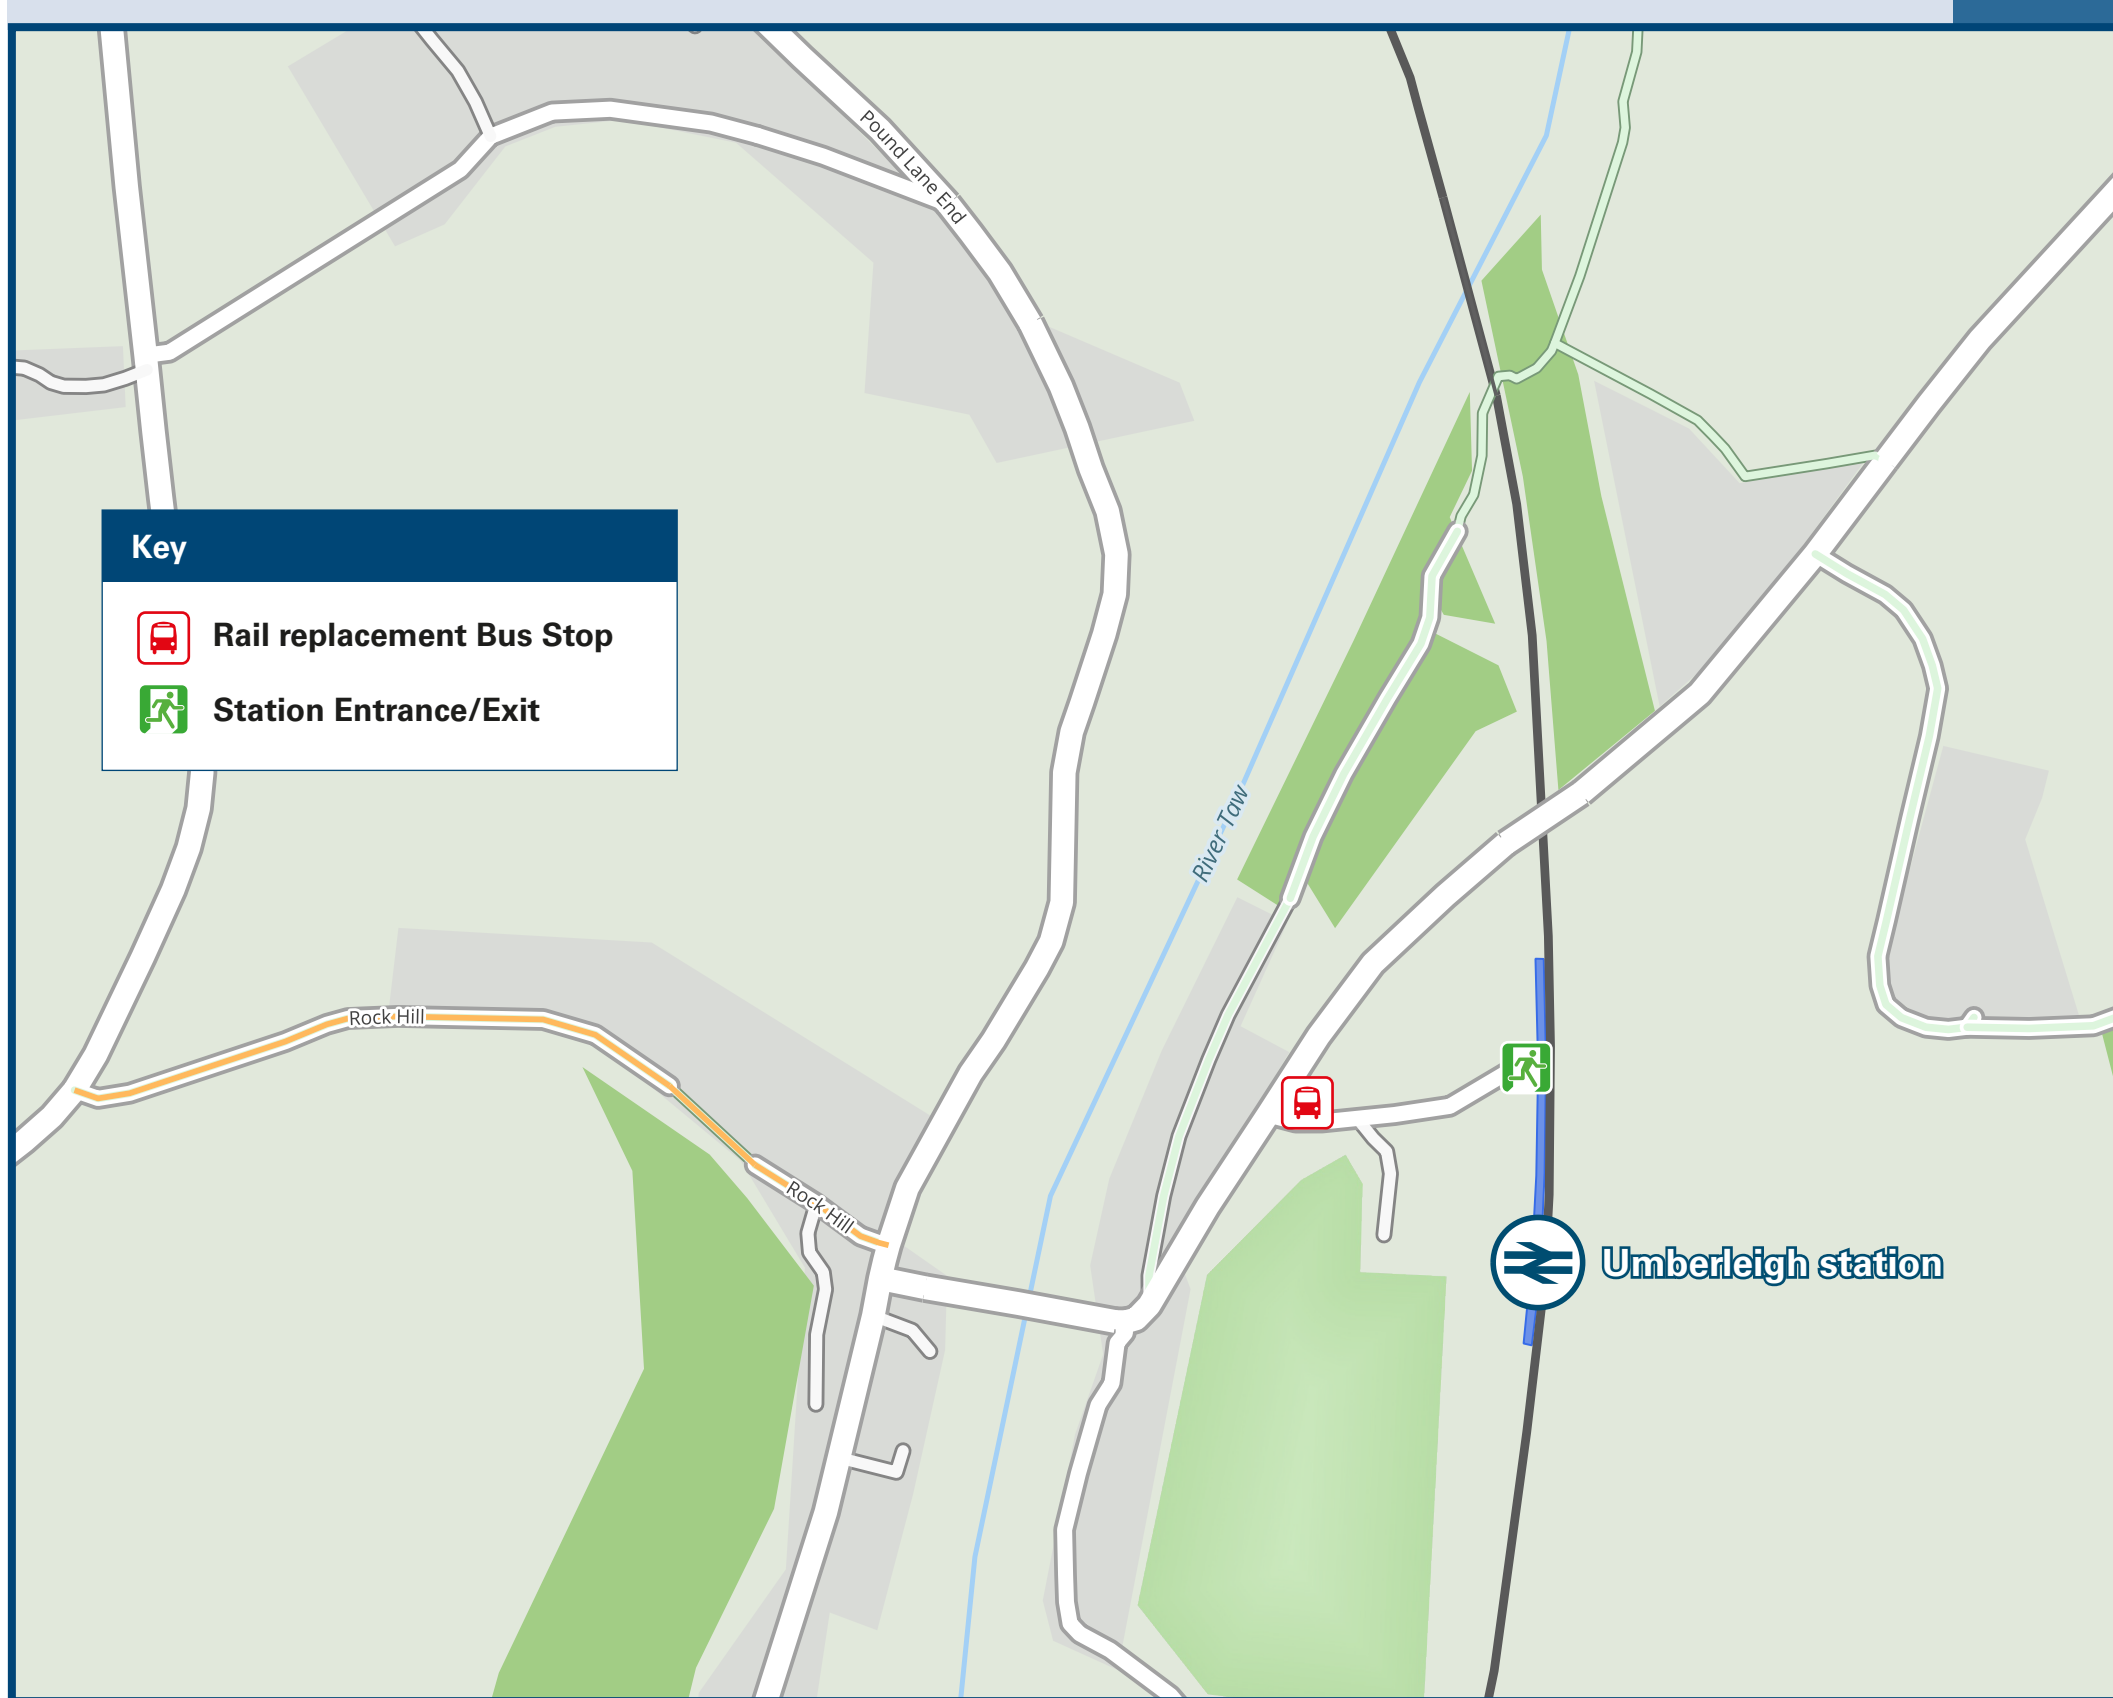

Station Map

Rail replacement buses/coaches will depart from the Station Approach Road junction with B3227.

Information

(Data correct at January 2026)

THERE ARE NO LOCAL BUS SERVICES SERVING UMBERLEIGH STATION

Local taxis are available as listed below: (Inclusion of this number doesn't represent any endorsement of the taxi firm)

South Molton
01769 573 636

Chumleigh & Witheridge Taxi
07922 131 473

Further information about all onward travel

Local Cycle Info northdevon.gov.uk For more information about cycle routes.	National Cycle Info walkwheelcycletrust.org.uk	Bus Times See timetable displays at bus stops. www.traveline.info 0871 200 22 33 calls cost 12p per minute plus your phone company's access charge	PlusBus plusbus.info PlusBus is a discount price 'bus pass' that you buy with your train ticket. It gives you unlimited bus travel around your chosen town, on participating buses. Visit www.plusbus.info

National Rail Enquiries

Online nationalrail.co.uk	NRE App Free National Rail Enquiries app for iOS and Android	Social Media facebook.com/nationalrailenq @nationalrailenq	Alert Me You can sign up to Alert Me messages on the National Rail Enquiries website where you can receive train and platform notifications directly to your smart phone. nationalrail.co.uk/alertme	Contact Centre 03457 48 49 50 Calls cost no more than calls to geographic numbers (01 or 02) and may be recorded.	PlusBike nationalrail.co.uk/plusbike For more information.

Whilst considerable care has been taken to ensure the information contained on this poster is correct and accurate, National Rail cannot accept responsibility for any loss or inconvenience caused by any errors or omissions, or for loss, damage, injury or inconvenience caused. For any feedback, please e-mail comments@onwardtravelposters.com