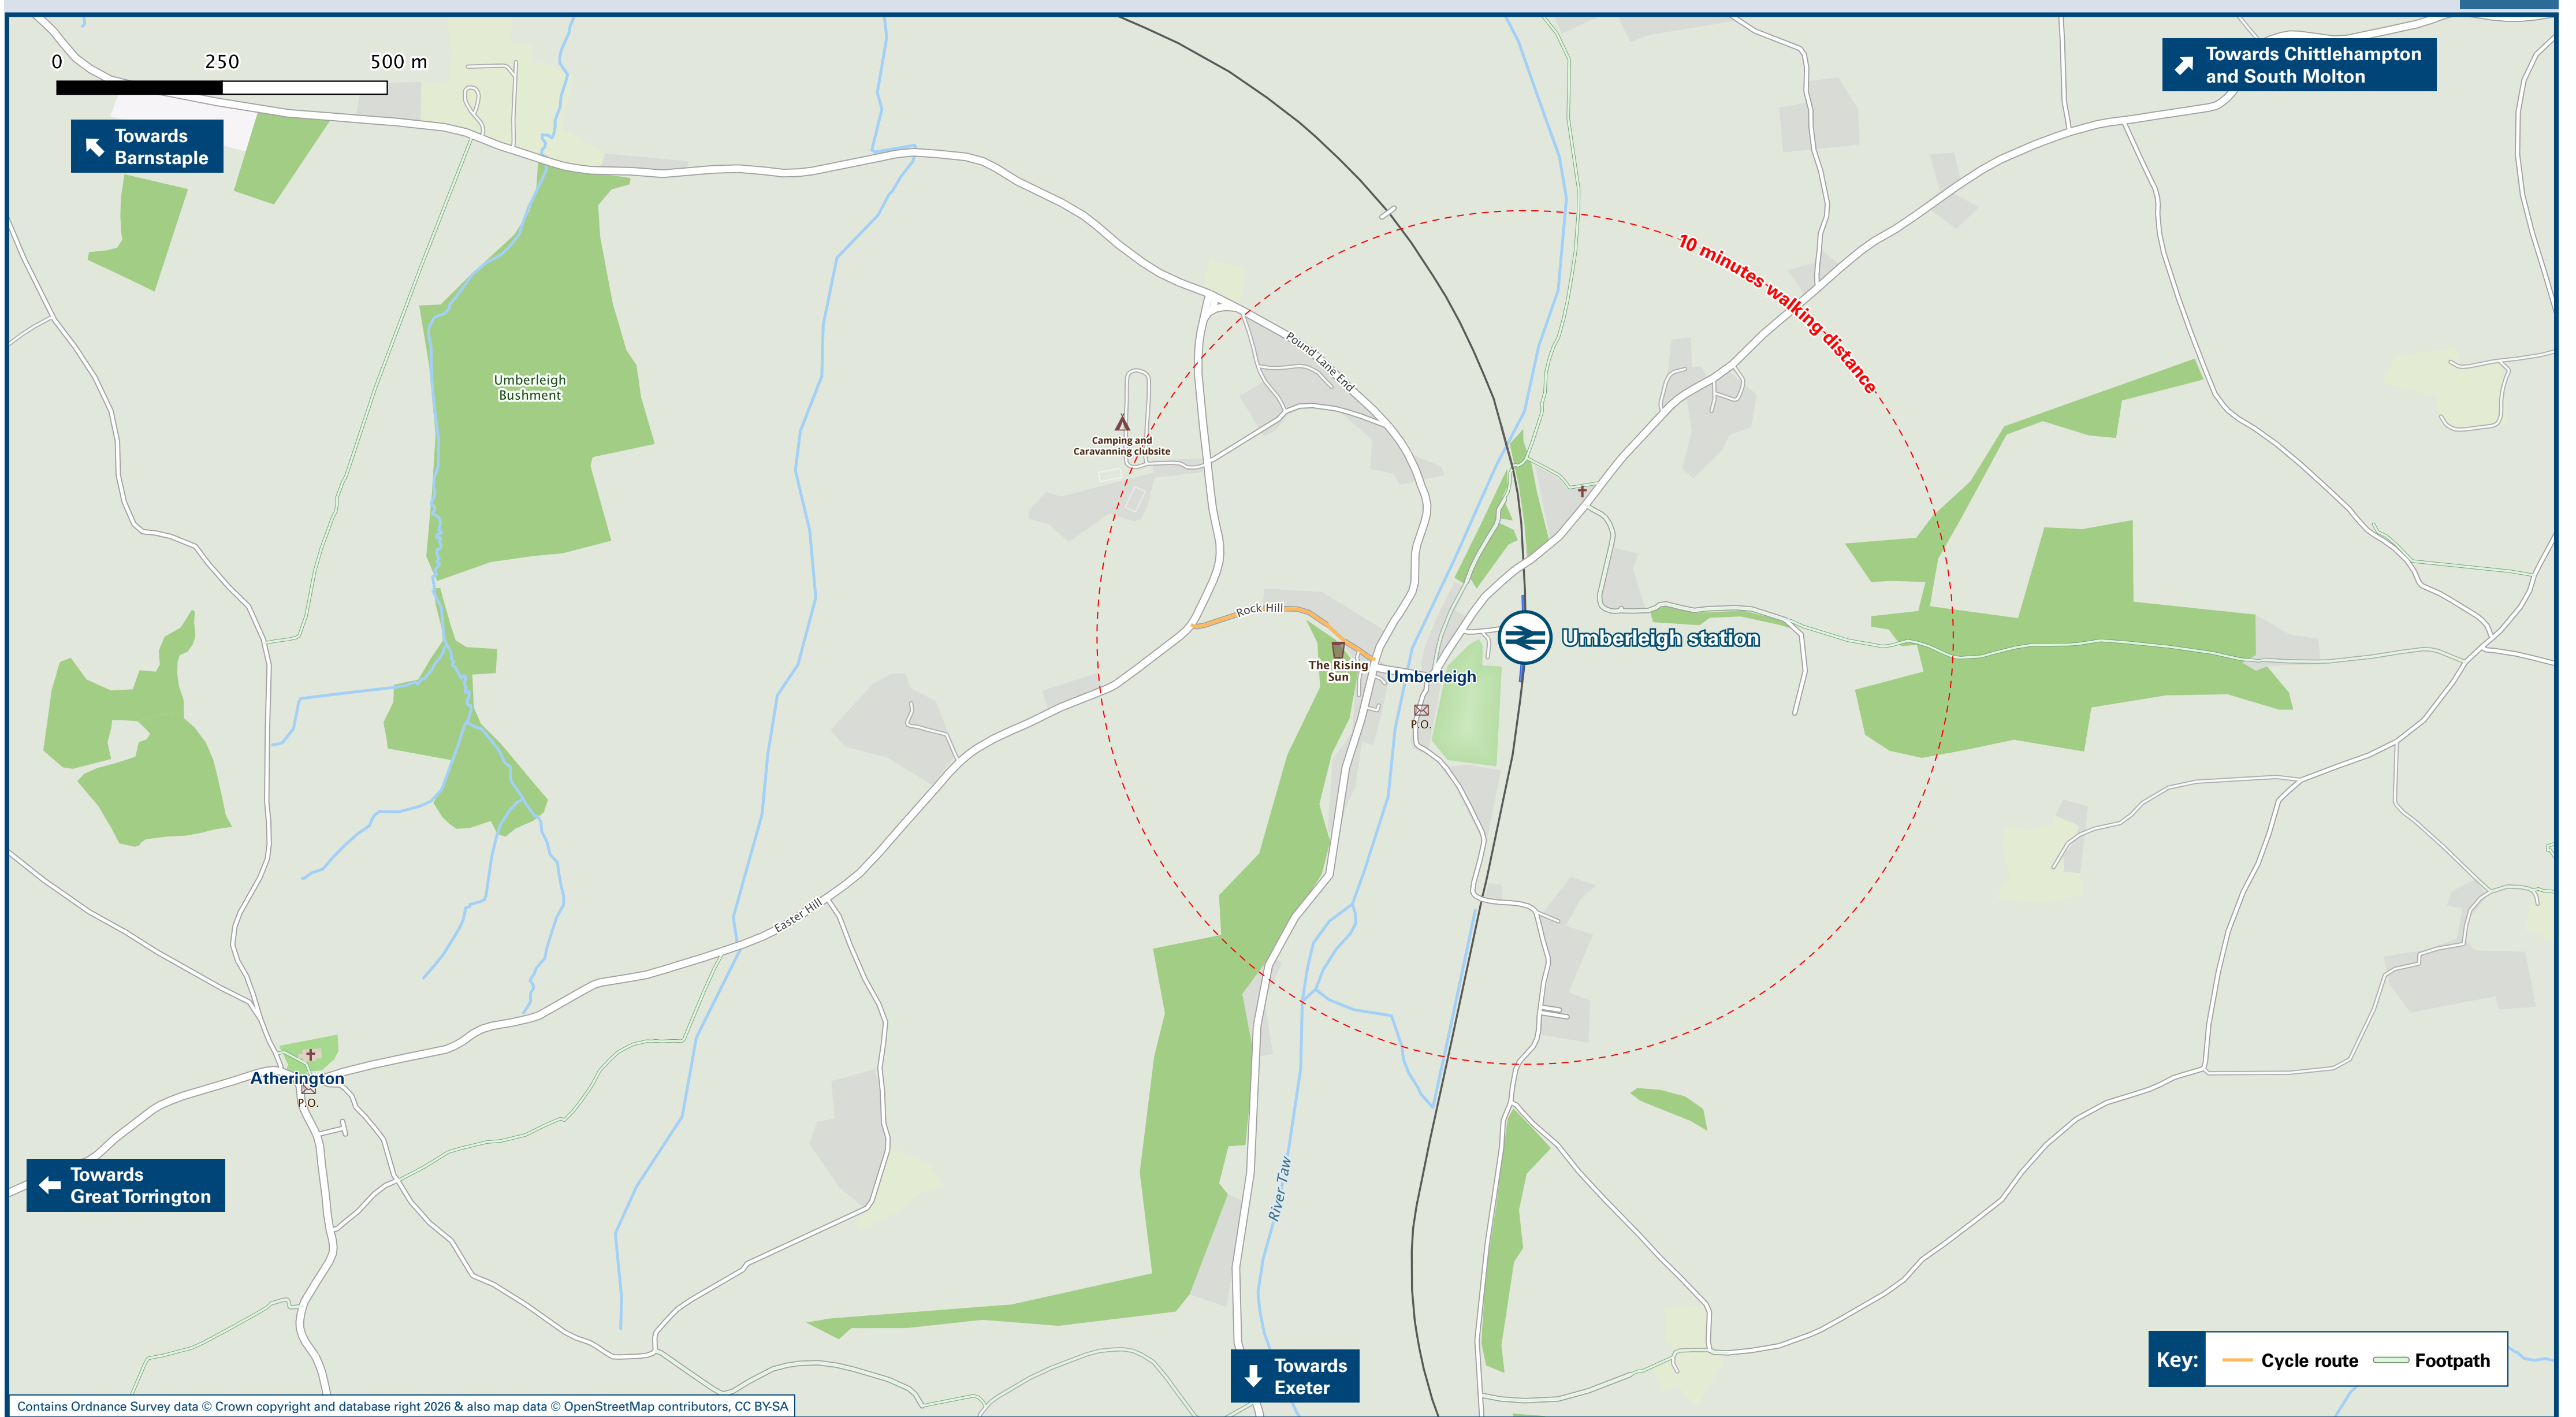

Umberleigh Station

Onward Travel Information

Local area map