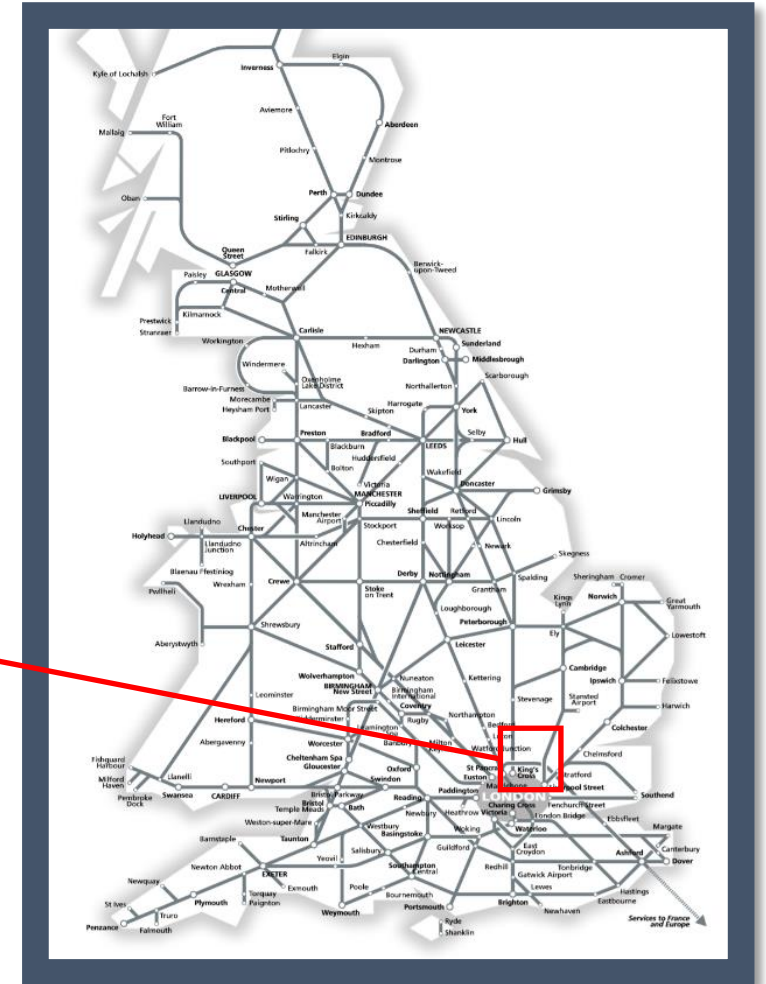

No late evening / early morning London Overground services between London Liverpool Street and Enfield Town / Cheshunt
 TOC affected: London Overground

Key:

Engineering Works

Bus Replacement Services