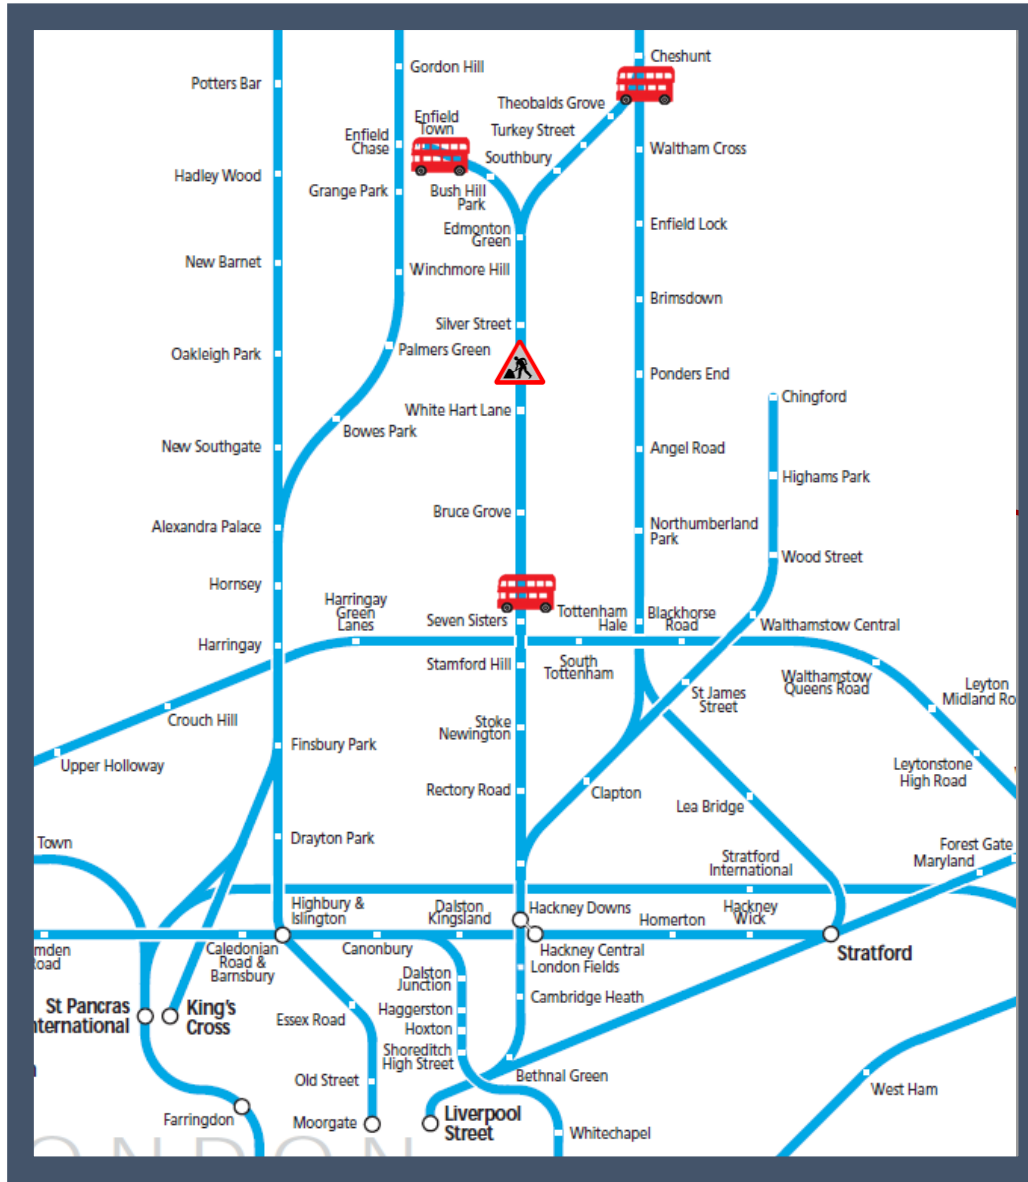

No late evening / early morning London Overground services between London Liverpool Street and Enfield Town / Cheshunt
 TOC affected: London Overground

Key:

Engineering Works

Bus Replacement Services