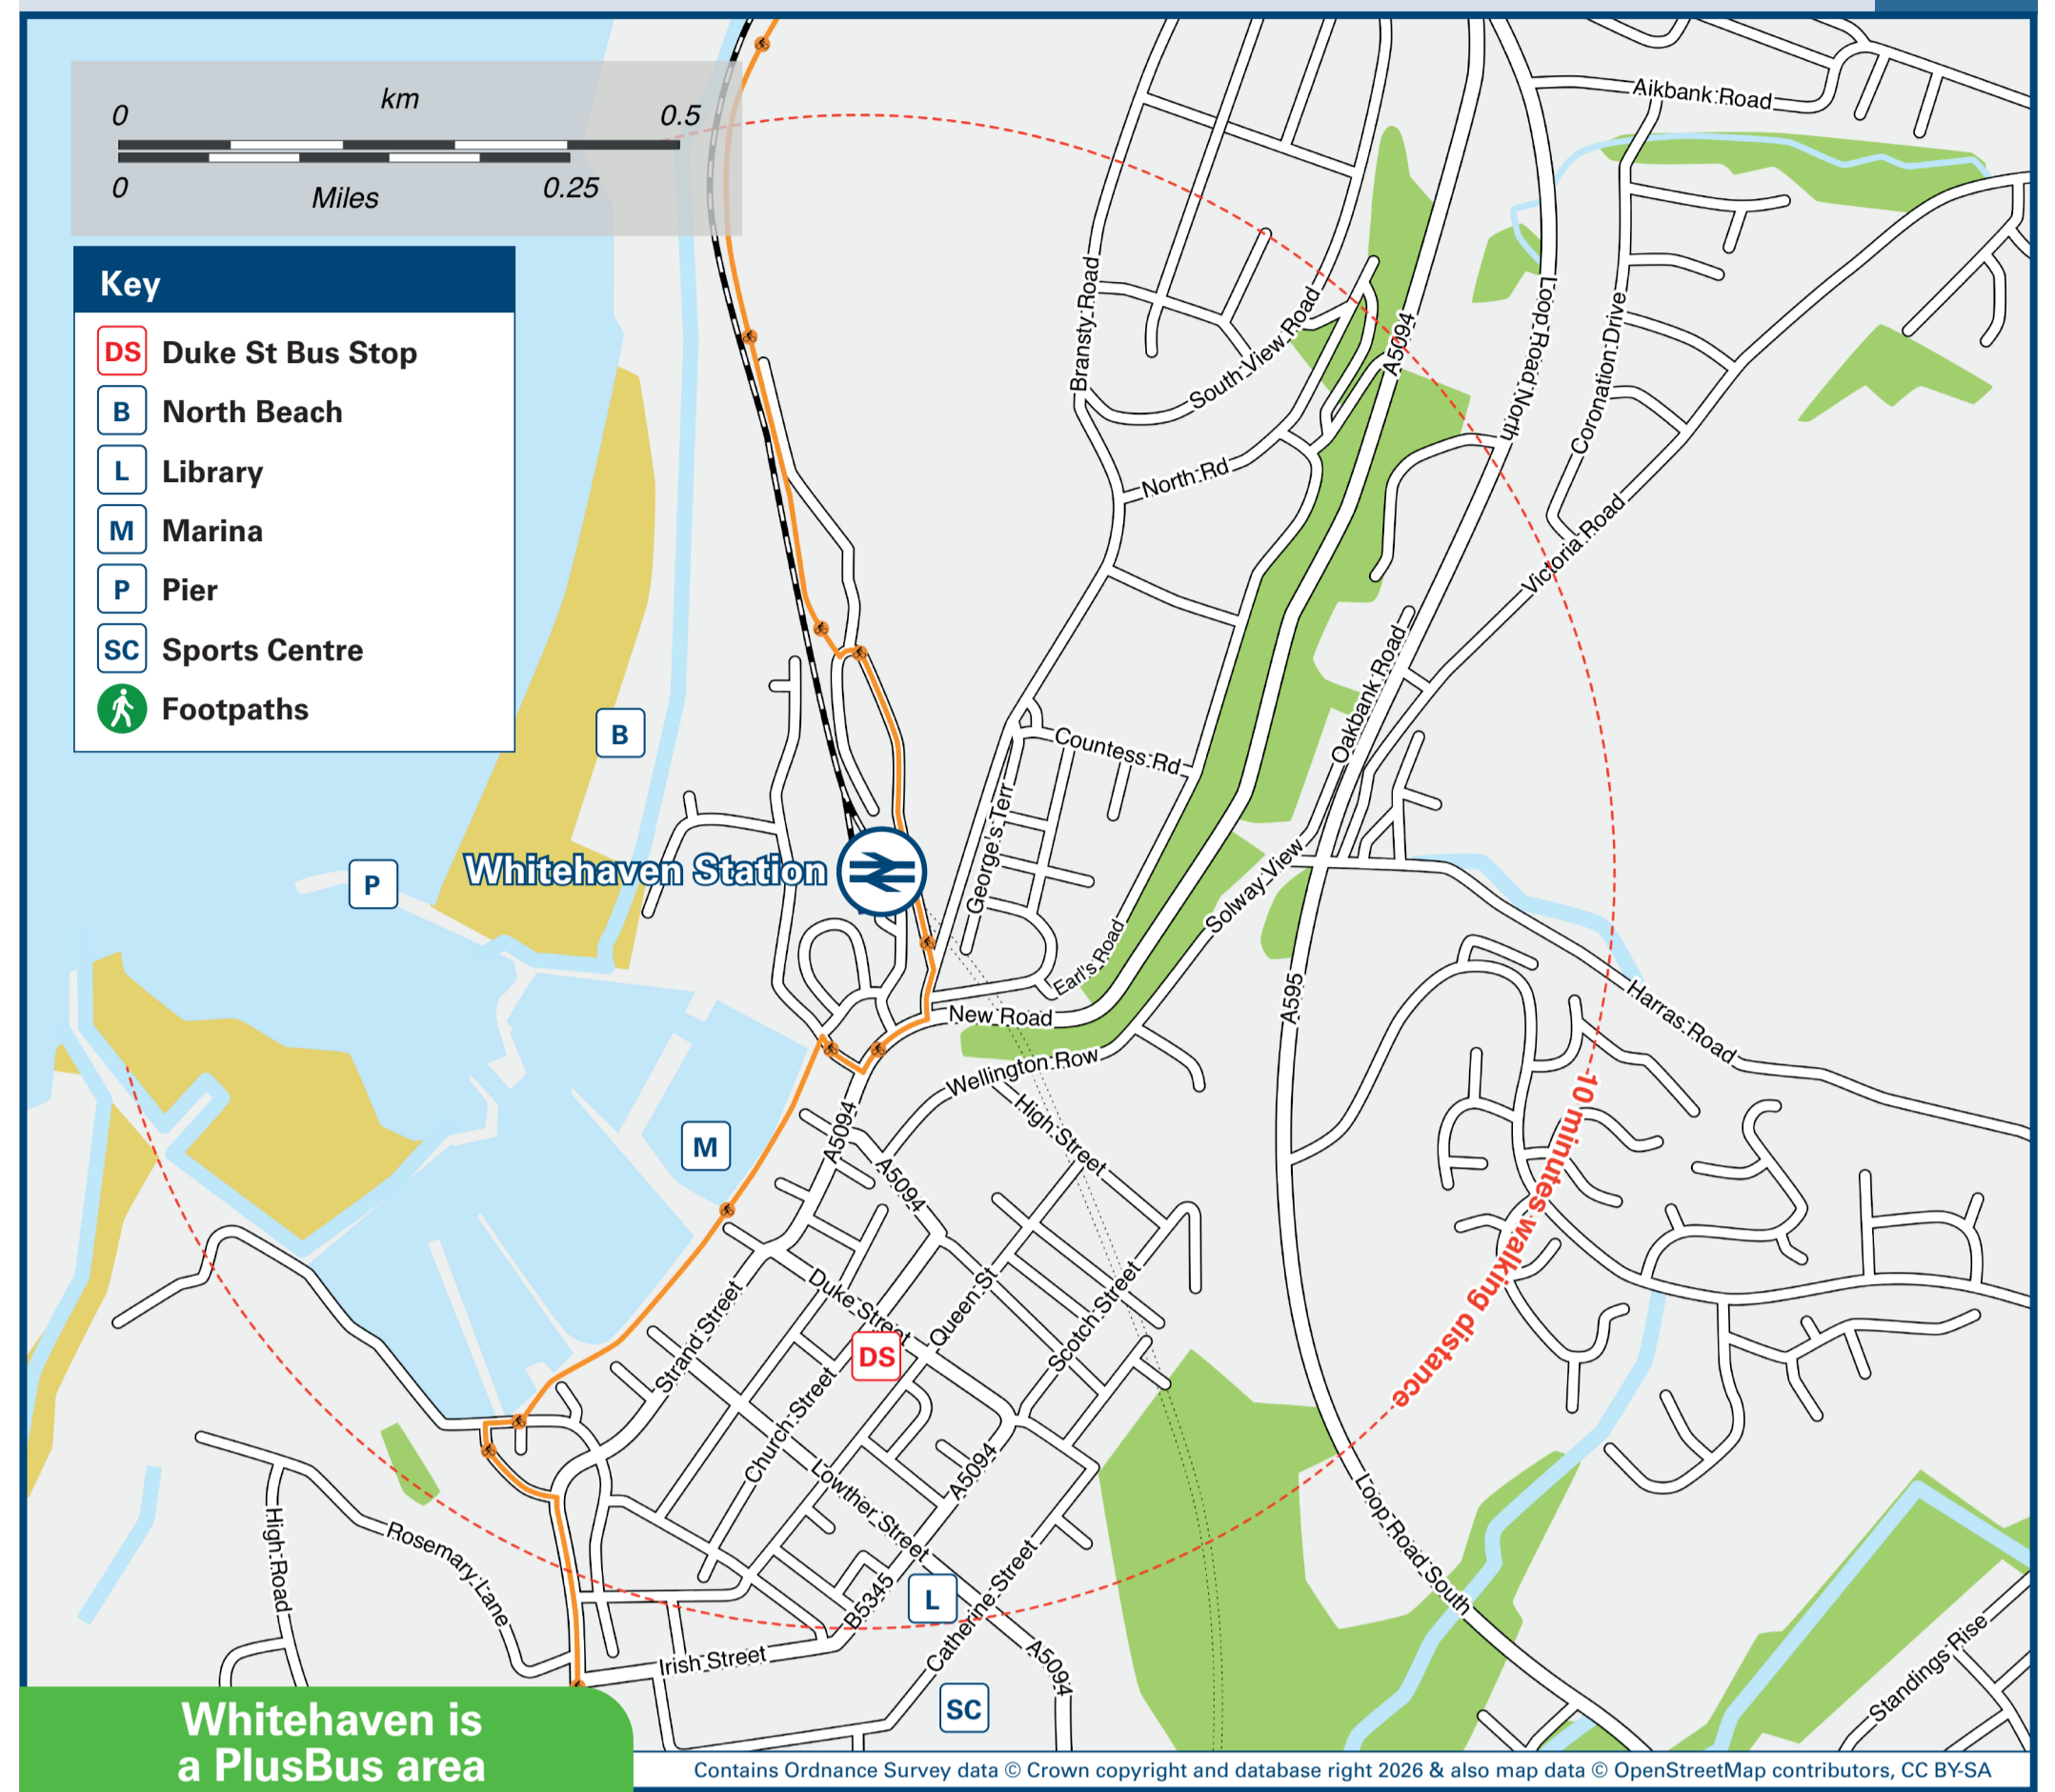

Local area map

Add **PlusBus** to your train ticket—now available on eTicket from leading rail ticketing apps—for unlimited bus travel in the **PlusBus** zone in your destination town or city. Visit www.plusbus.info

Main destinations by bus

(Data correct at February 2026)

DESTINATION	BUS ROUTES	BUS STOP
Bigrigg	30	B
	22	D, S
• Bransty	1, 29, 29A	C
• Cemetery	2, 3, 3A	D, S
Cleator	22A	D, S
Cleator Moor	30	B
	22A	D, S
Cockermouth	600	C
• Corkickle	3, 3A	D, S
• Distington	29, 30, 600	C
Egremont	30	B
	22, 22A	D, S
Flimby	30	C
Frizington	30	B
Harrington	30	C

DESTINATION	BUS ROUTES	BUS STOP
• Hensingham	30, 600	B
	22, 22A	D, S
High Harrington	30	C
Keekle	30	B
	22A	D, S
• Kells	2	D, S
• Lakes College, Lillyhall #	30	C
Lillyhall (Industrial estate)	29, 29A, 600	C
Lowca	29A	C
Maryport	30	C
• Mirehouse	3, 3A	D, S
Moor Row	22	D, S
• Moresby Parks	1, 1A	C
Moss Bay	30	C
North Side (Workington - on A596)	30	C

DESTINATION	BUS ROUTES	BUS STOP
• Parton	1, 29, 29A, 30, 600	C
Salterbeck	30	C
Siddick	30	C
Thornhill	30	B
• West Cumberland Hospital	30, 600	B
West Lakes Science Park	30	B
Westfield	30	C
Workington	29, 29A, 30	C

Notes

- **PlusBus** destination, please see below for details.
- Bus routes 1, 1A, 3A, 22, 22A, 29 & 29A operate on Mondays to Saturdays, only. No Sunday services.
- Bus routes 2, 3, 30 & 600 operate daily services.
- For bus times and days of operation please contact Traveline on www.traveline.info or call: 0871 200 22 33
- Direct trains operate to this destination from this station.
- # Lakes College is only served when open (daytime Monday to Friday term-time)

Taxis

Whitehaven station has no taxi rank or cab office. Advance booking is essential, please consider using the following local operators: (Inclusion of this number doesn't represent any endorsement of the taxi firm)

White Line Taxis
01946 66 111

Brass Cabs
01946 670 70

Dingdong's Taxis
01946 666 66

Further information about all onward travel

Local Cycle Info sustrans.org.uk For more information about cycle routes.	National Cycle Info walkwheelcycletrust.org.uk	Bus Times See timetable displays at bus stops. www.traveline.info 0871 200 22 33 call cost 12p per minute plus your phone company's access charge	PlusBus plusbus.info PlusBus is a discount price 'bus pass' that you buy with your train ticket. It gives you unlimited bus travel around your chosen town, on participating buses. Visit www.plusbus.info

National Rail Enquiries

Online nationalrail.co.uk	NRE App Free National Rail Enquiries app for iOS and Android	Social Media facebook.com/nationalrailenq @nationalrailenq	Alert Me You can sign up to Alert Me messages on the National Rail Enquiries website where you can receive train and platform notifications directly to your smart phone. nationalrail.co.uk/alertme	Contact Centre 03457 48 49 50 Calls cost no more than calls to geographic numbers (01 or 02) and may be recorded.	PlusBike nationalrail.co.uk/plusbike For more information.