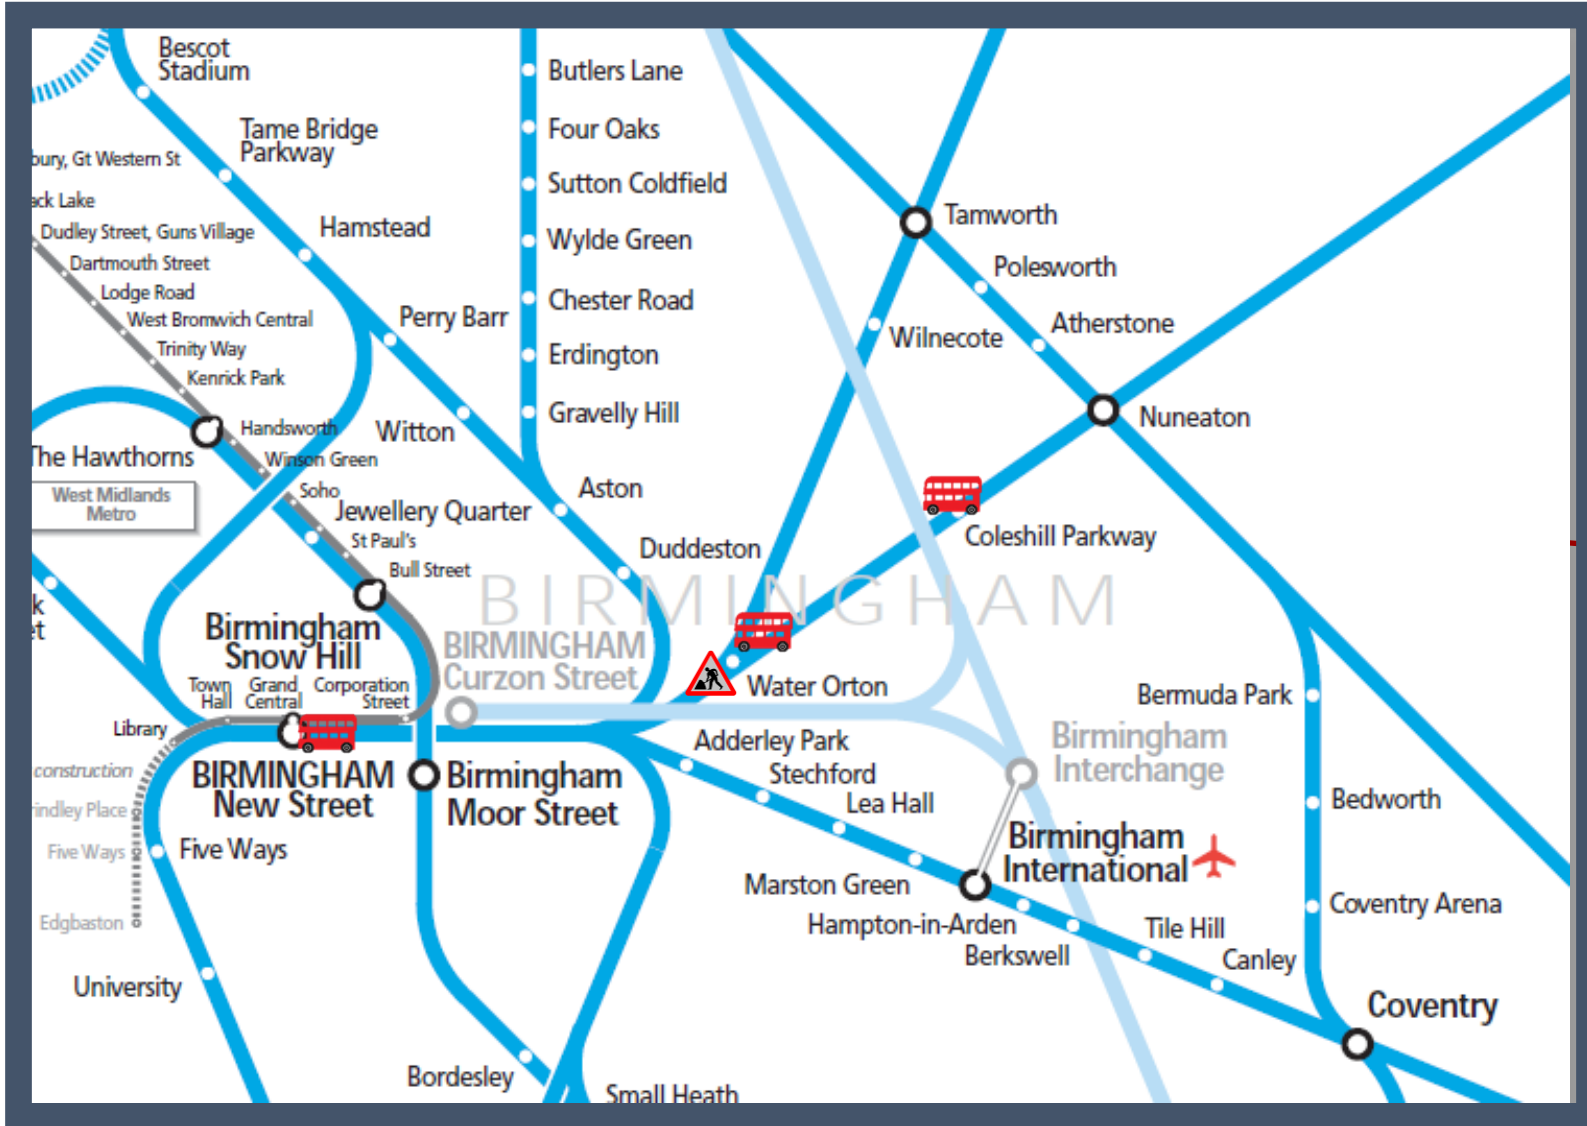

Buses replace trains between Birmingham New Street and Water Orton / Coleshill Parkway

TOC affected: CrossCountry

Key:

Engineering Works

Bus Replacement Services