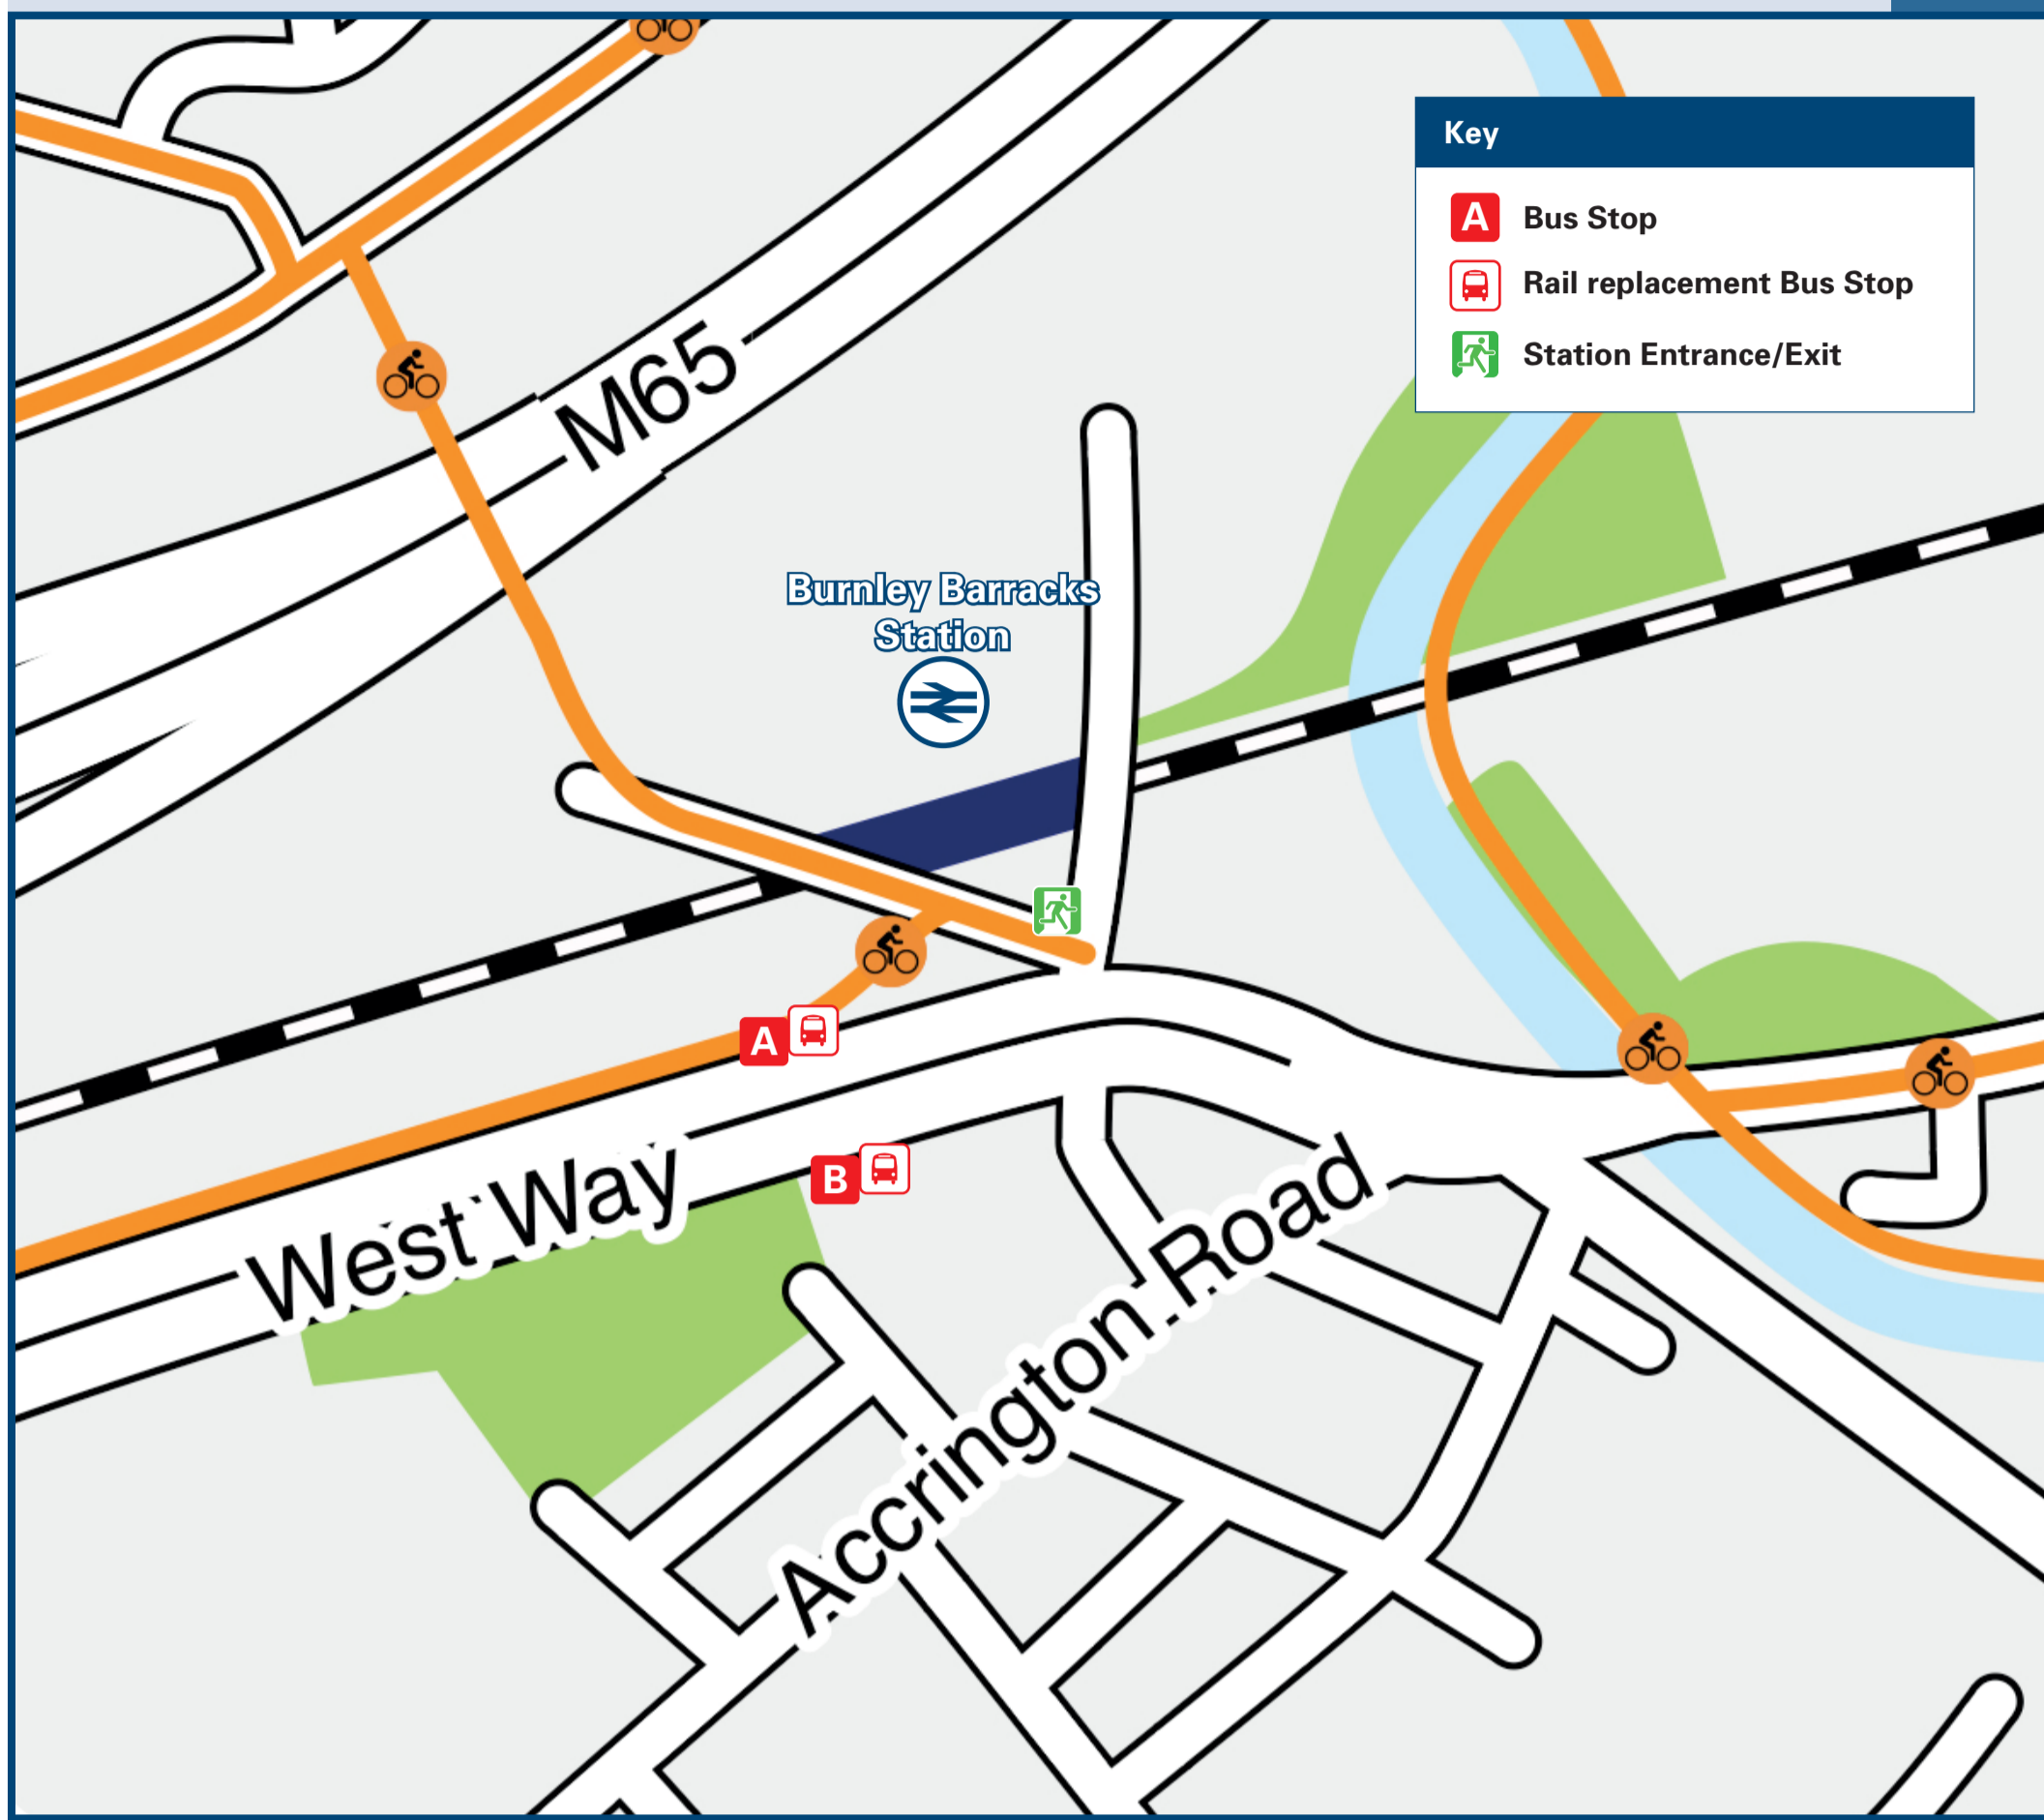

Burnley Barracks Station

Onward Travel Information

Buses

Rail replacement buses Pick Up / Drop Off at the bus stops on Westway A671. (Station side for Colne, opposite side for Blackburn)

Local area map

Main destinations by bus

(Data correct at February 2026)

DESTINATION	BUS ROUTES	BUS STOP
Accrington	M1	B
Altham	152	B
Barrowford	65*	B
Blackburn	152, HS1#	B
Burnley Bus Station	5, 63, 64, 65*, 152, M1, M2	A
Burnley General Hospital	5	A
Clayton-le-Moors	152	B
Clifton Farm	63	B
Clitheroe	64, M2	B
Duke Bar	5	A
Fence	65*	B

DESTINATION	BUS ROUTES	BUS STOP
Rose Grove	5, 64, 65*	B
Royal Blackburn Hospital	HS1#	B
Simonstone	M2	B
Whalley	64, M2	B
Wheatley Lane	65*	B
Whitegate	63, 64, 65*, 152, M1, M2	B

Notes

Bus routes 5, 63, 64, 152, M1 & M2 operate daily services, Mondays to Sundays.