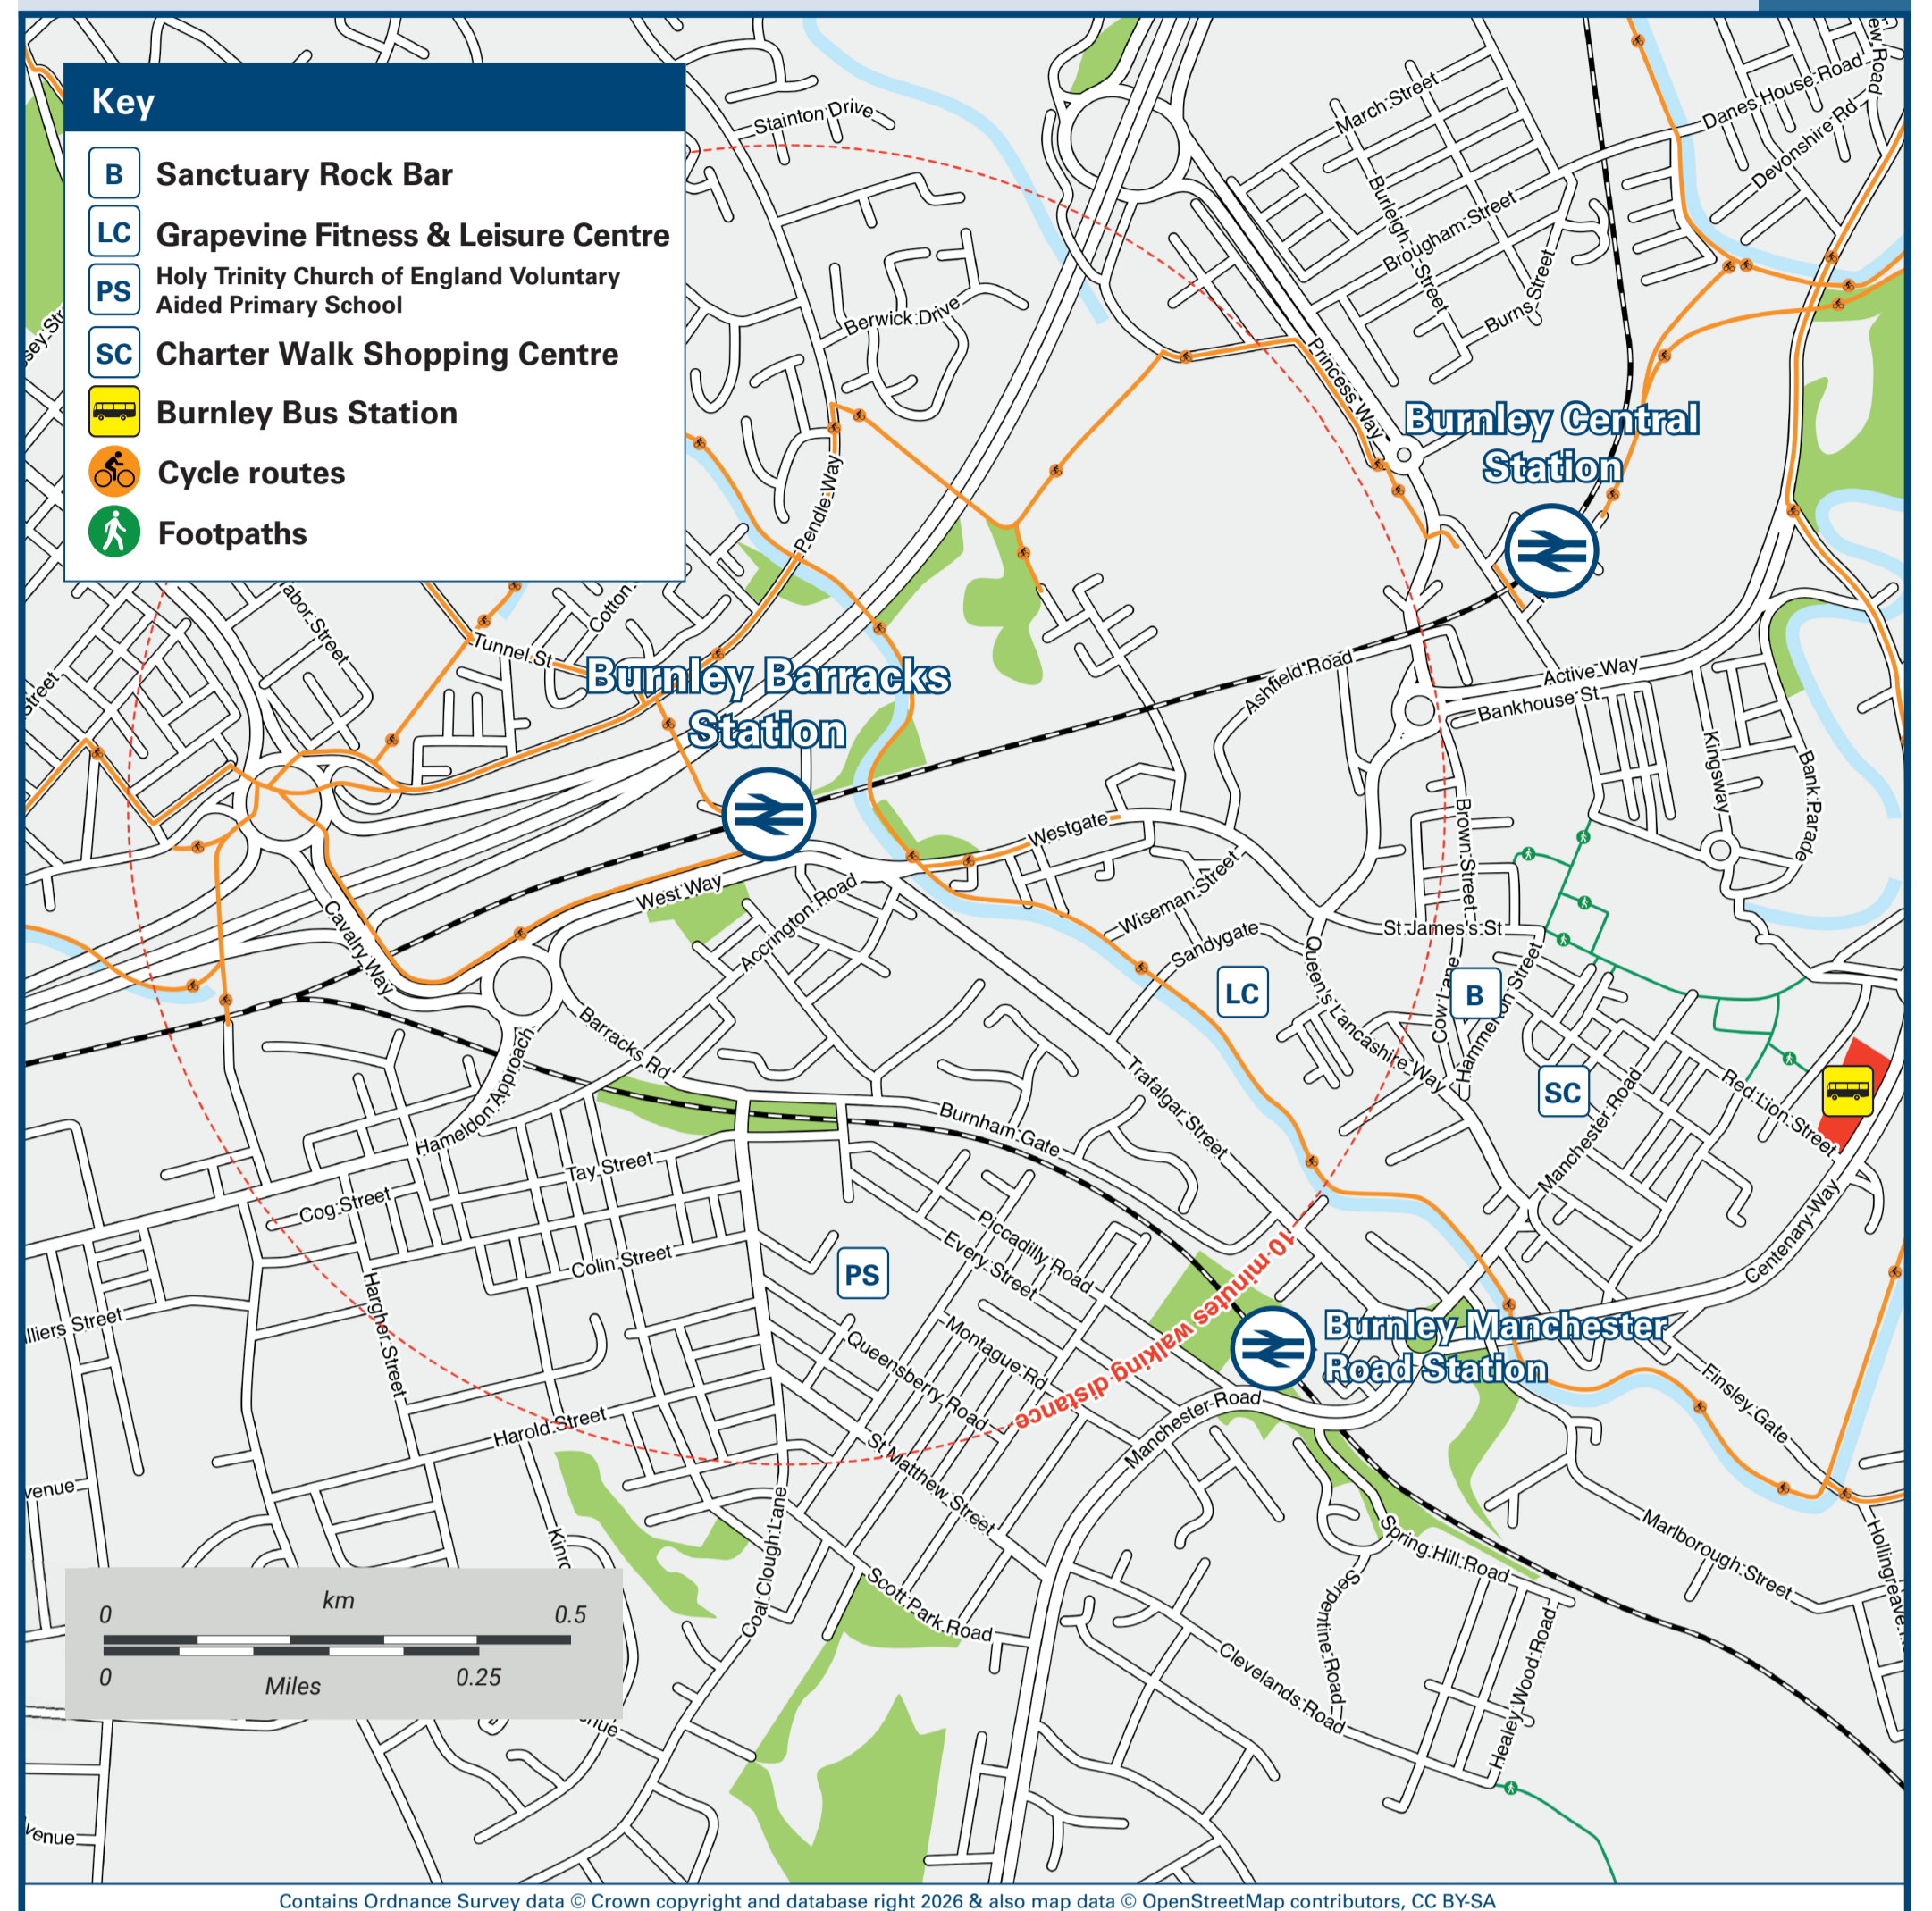

Burnley Barracks Station

Onward Travel Information

Buses

Rail replacement buses Pick Up / Drop Off at the bus stops on Westway A671. (Station side for Colne, opposite side for Blackburn)

Local area map

Main destinations by bus

(Data correct at February 2026)

DESTINATION	BUS ROUTES	BUS STOP
Accrington	M1	B
Altham	152	B
Barrowford	65*	B
Blackburn	152, HS1#	B
Burnley Bus Station	5, 63, 64, 65*, 152, M1, M2	A
Burnley General Hospital	5	A
Clayton-le-Moors	152	B
Clifton Farm	63	B
Clitheroe	64, M2	B
Duke Bar	5	A
Fence	65*	B

DESTINATION	BUS ROUTES	BUS STOP
Rose Grove	5, 64, 65*	B
Royal Blackburn Hospital	HS1#	B
Simonstone	M2	B
Whalley	64, M2	B
Wheatley Lane	65*	B
Whitegate	63, 64, 65*, 152, M1, M2	B

Notes

Bus routes 5, 63, 64, 152, M1 & M2 operate daily services, Mondays to Sundays.